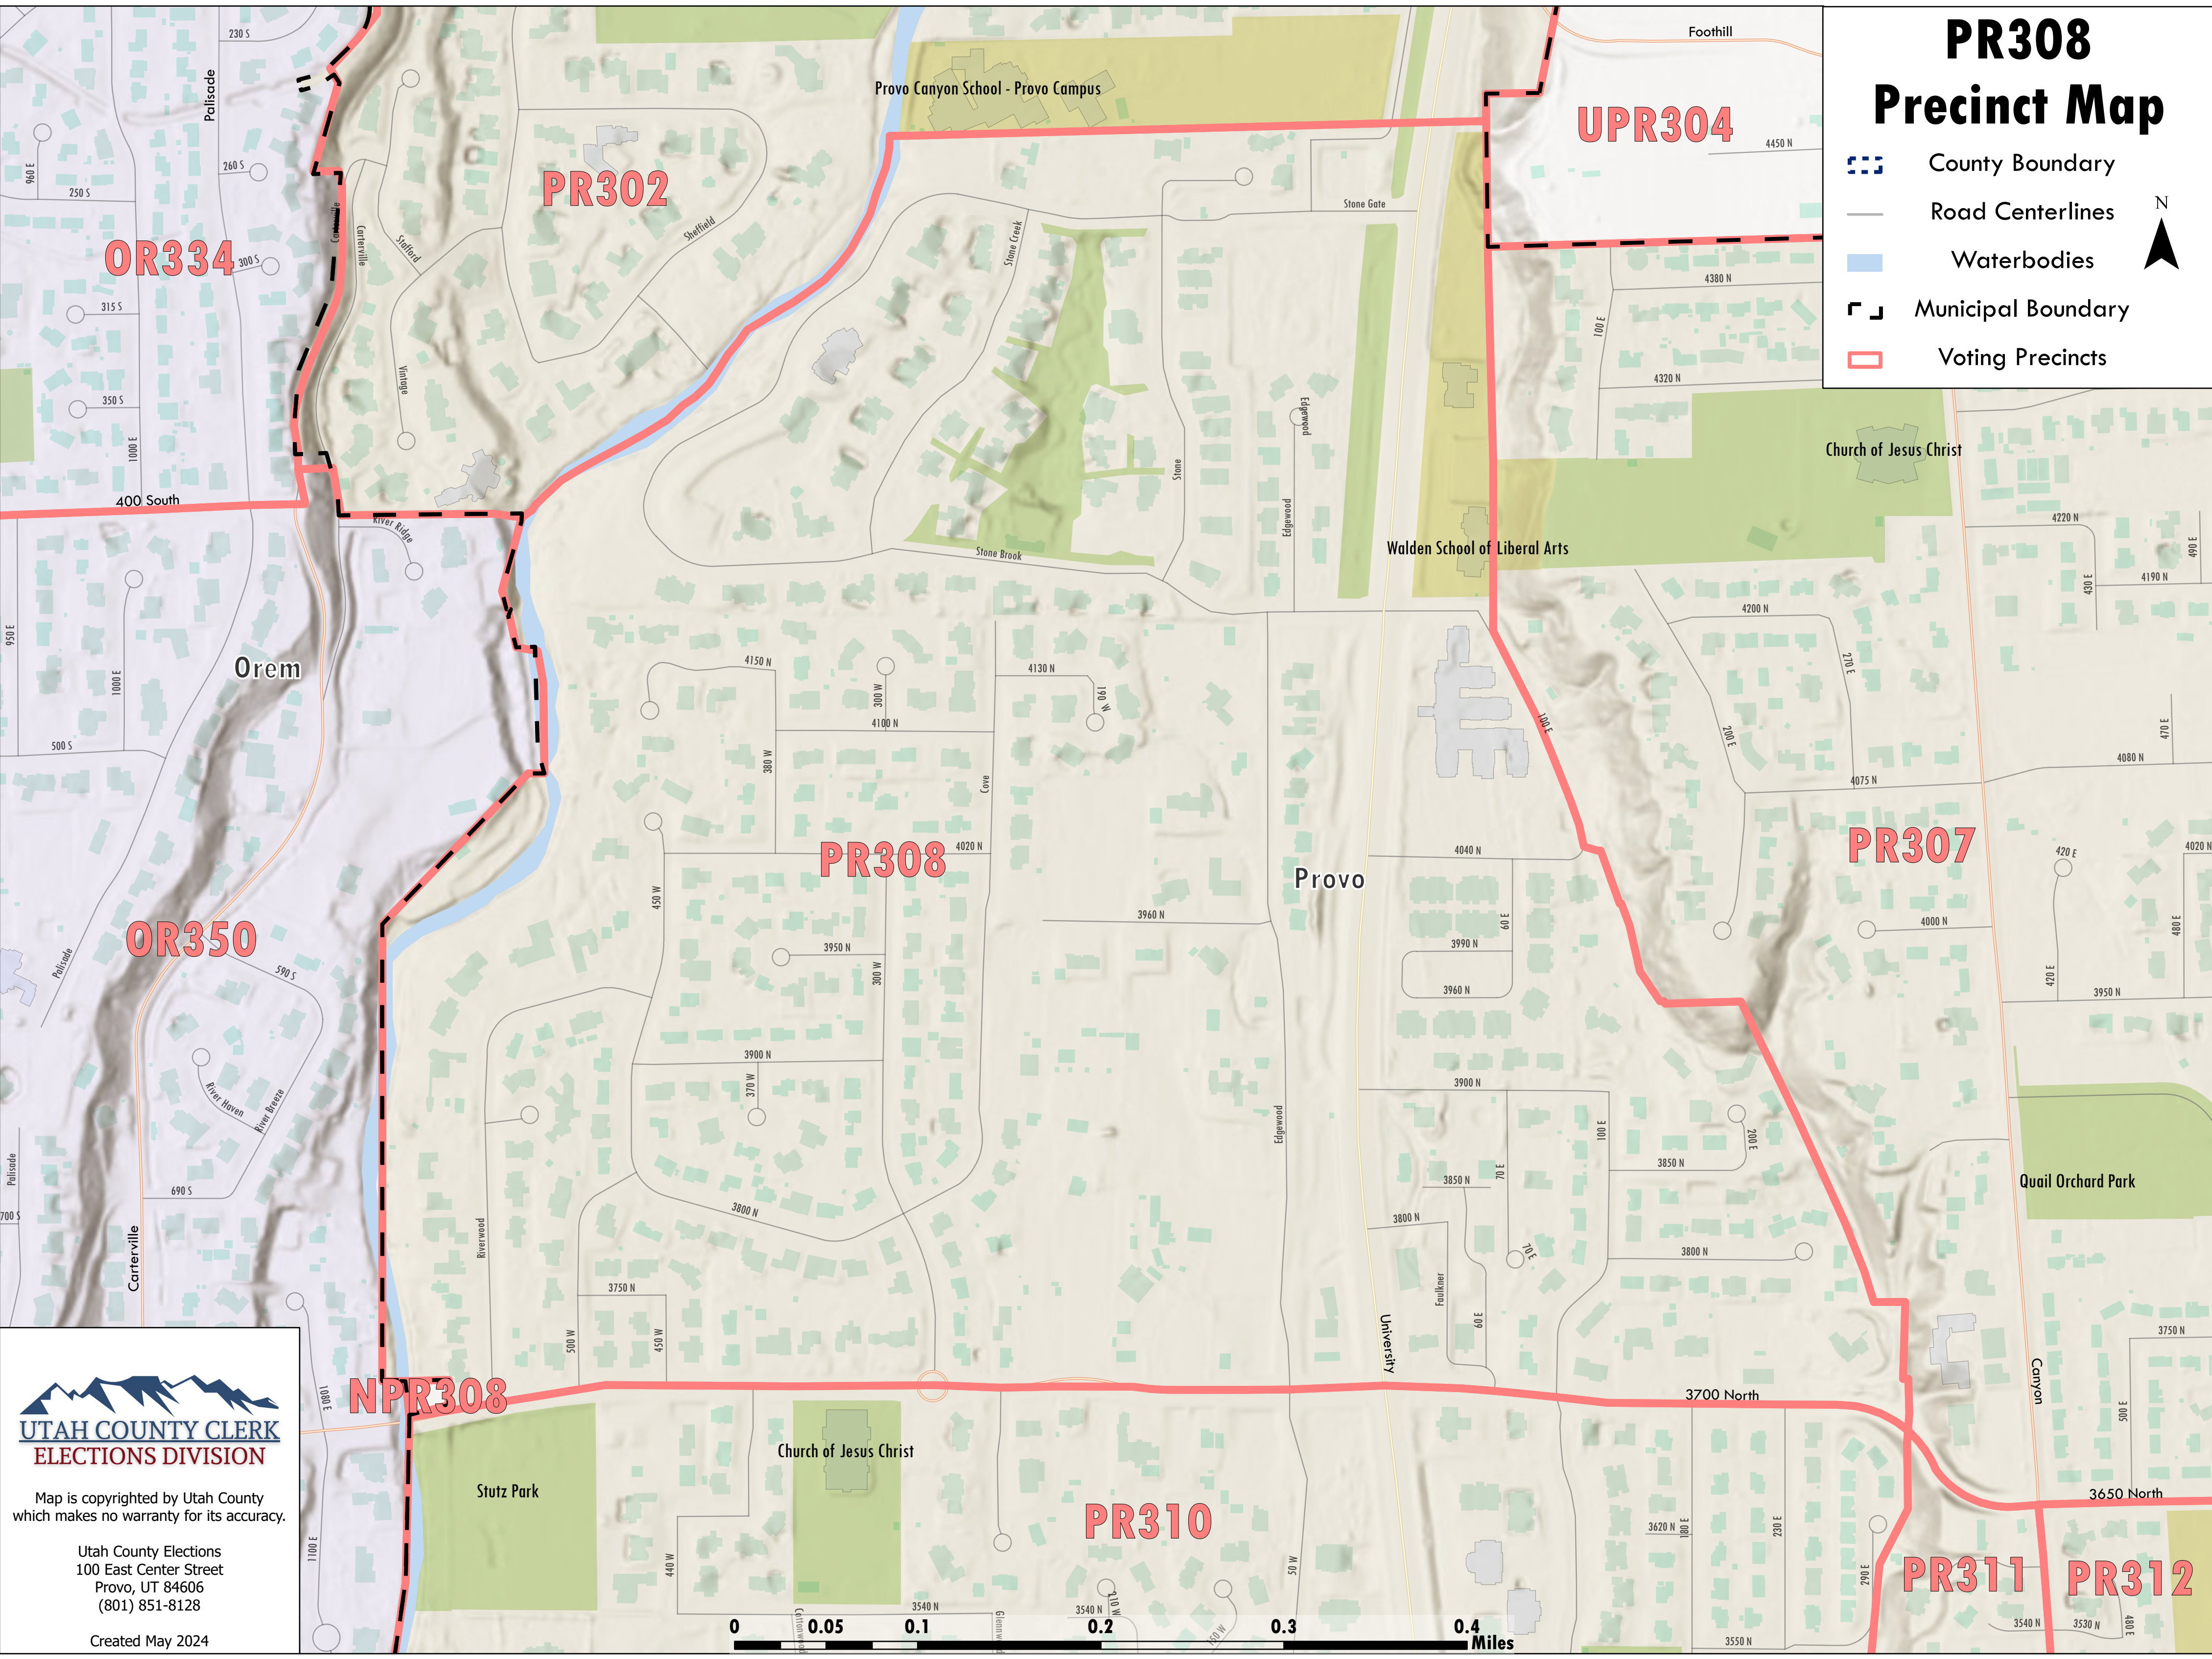

PR308 Precinct Map

-  County Boundary
-  Road Centerlines
-  Waterbodies
-  Municipal Boundary
-  Voting Precincts

Map is copyrighted by Utah County which makes no warranty for its accuracy.

Utah County Elections
100 East Center Street
Provo, UT 84606
(801) 851-8128

Created May 2024