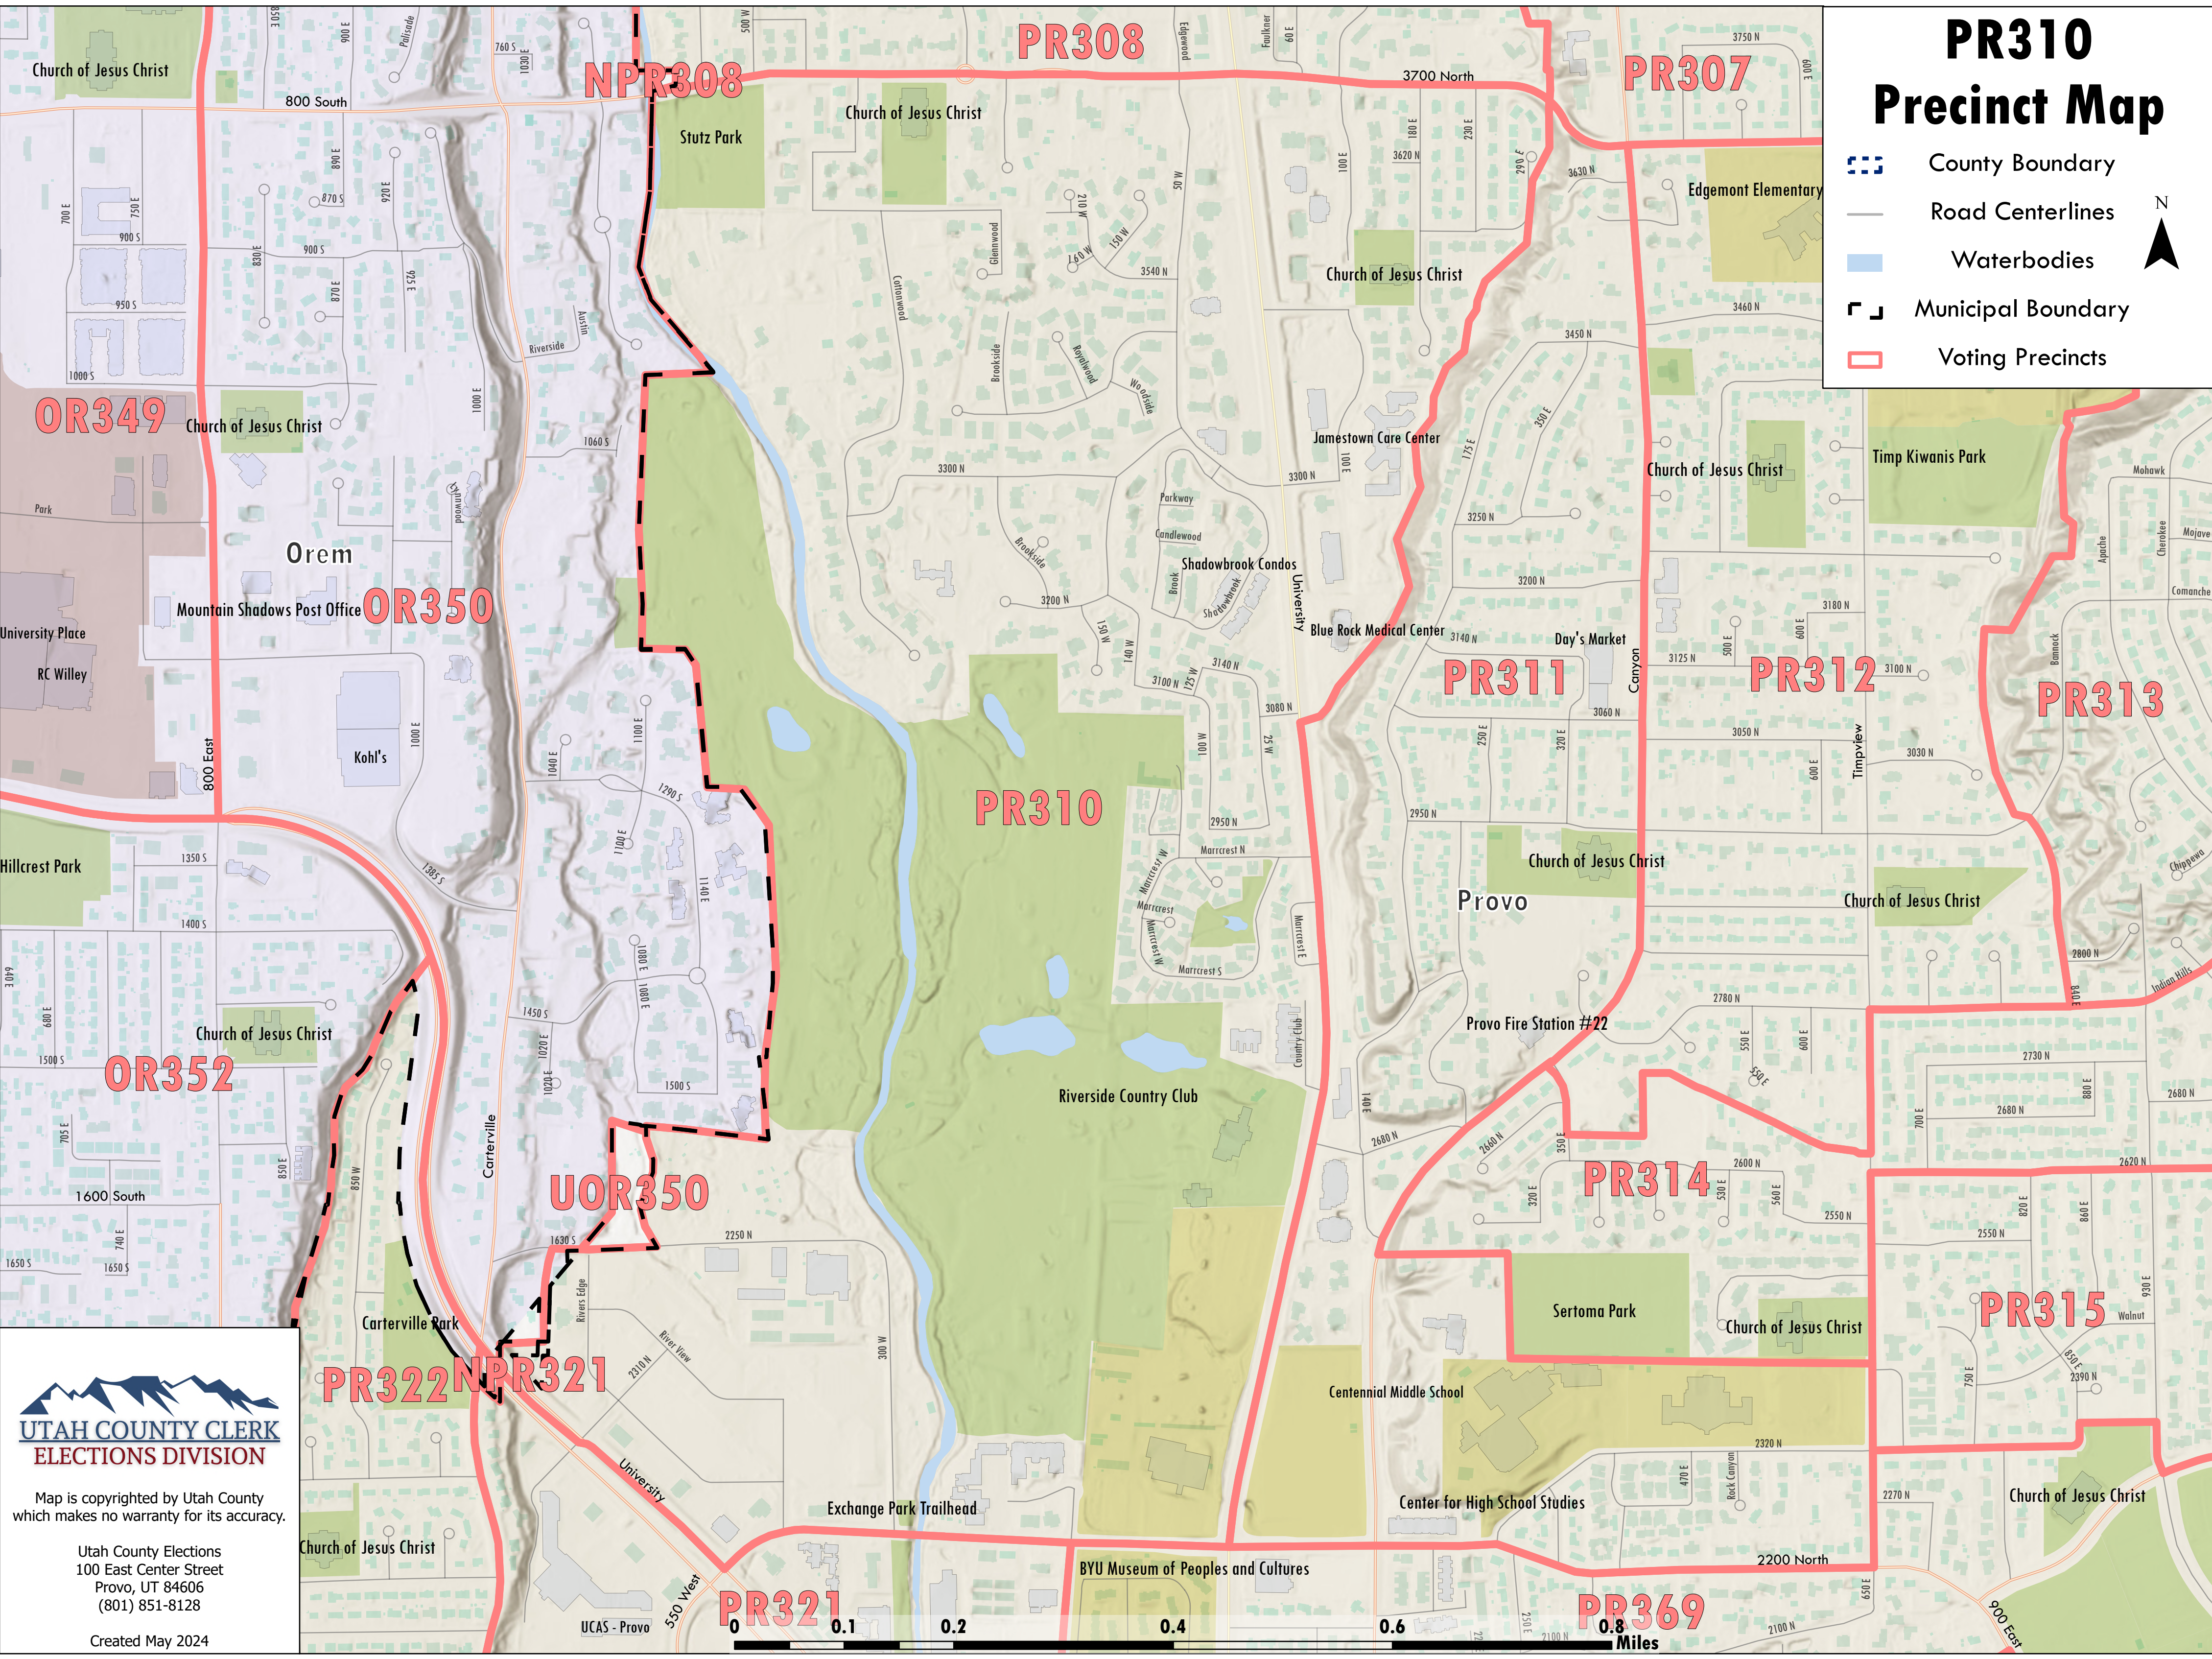

# PR310 Precinct Map

-  County Boundary
-  Road Centerlines
-  Waterbodies
-  Municipal Boundary
-  Voting Precincts

Map is copyrighted by Utah County which makes no warranty for its accuracy.

Utah County Elections  
100 East Center Street  
Provo, UT 84606  
(801) 851-8128

Created May 2024