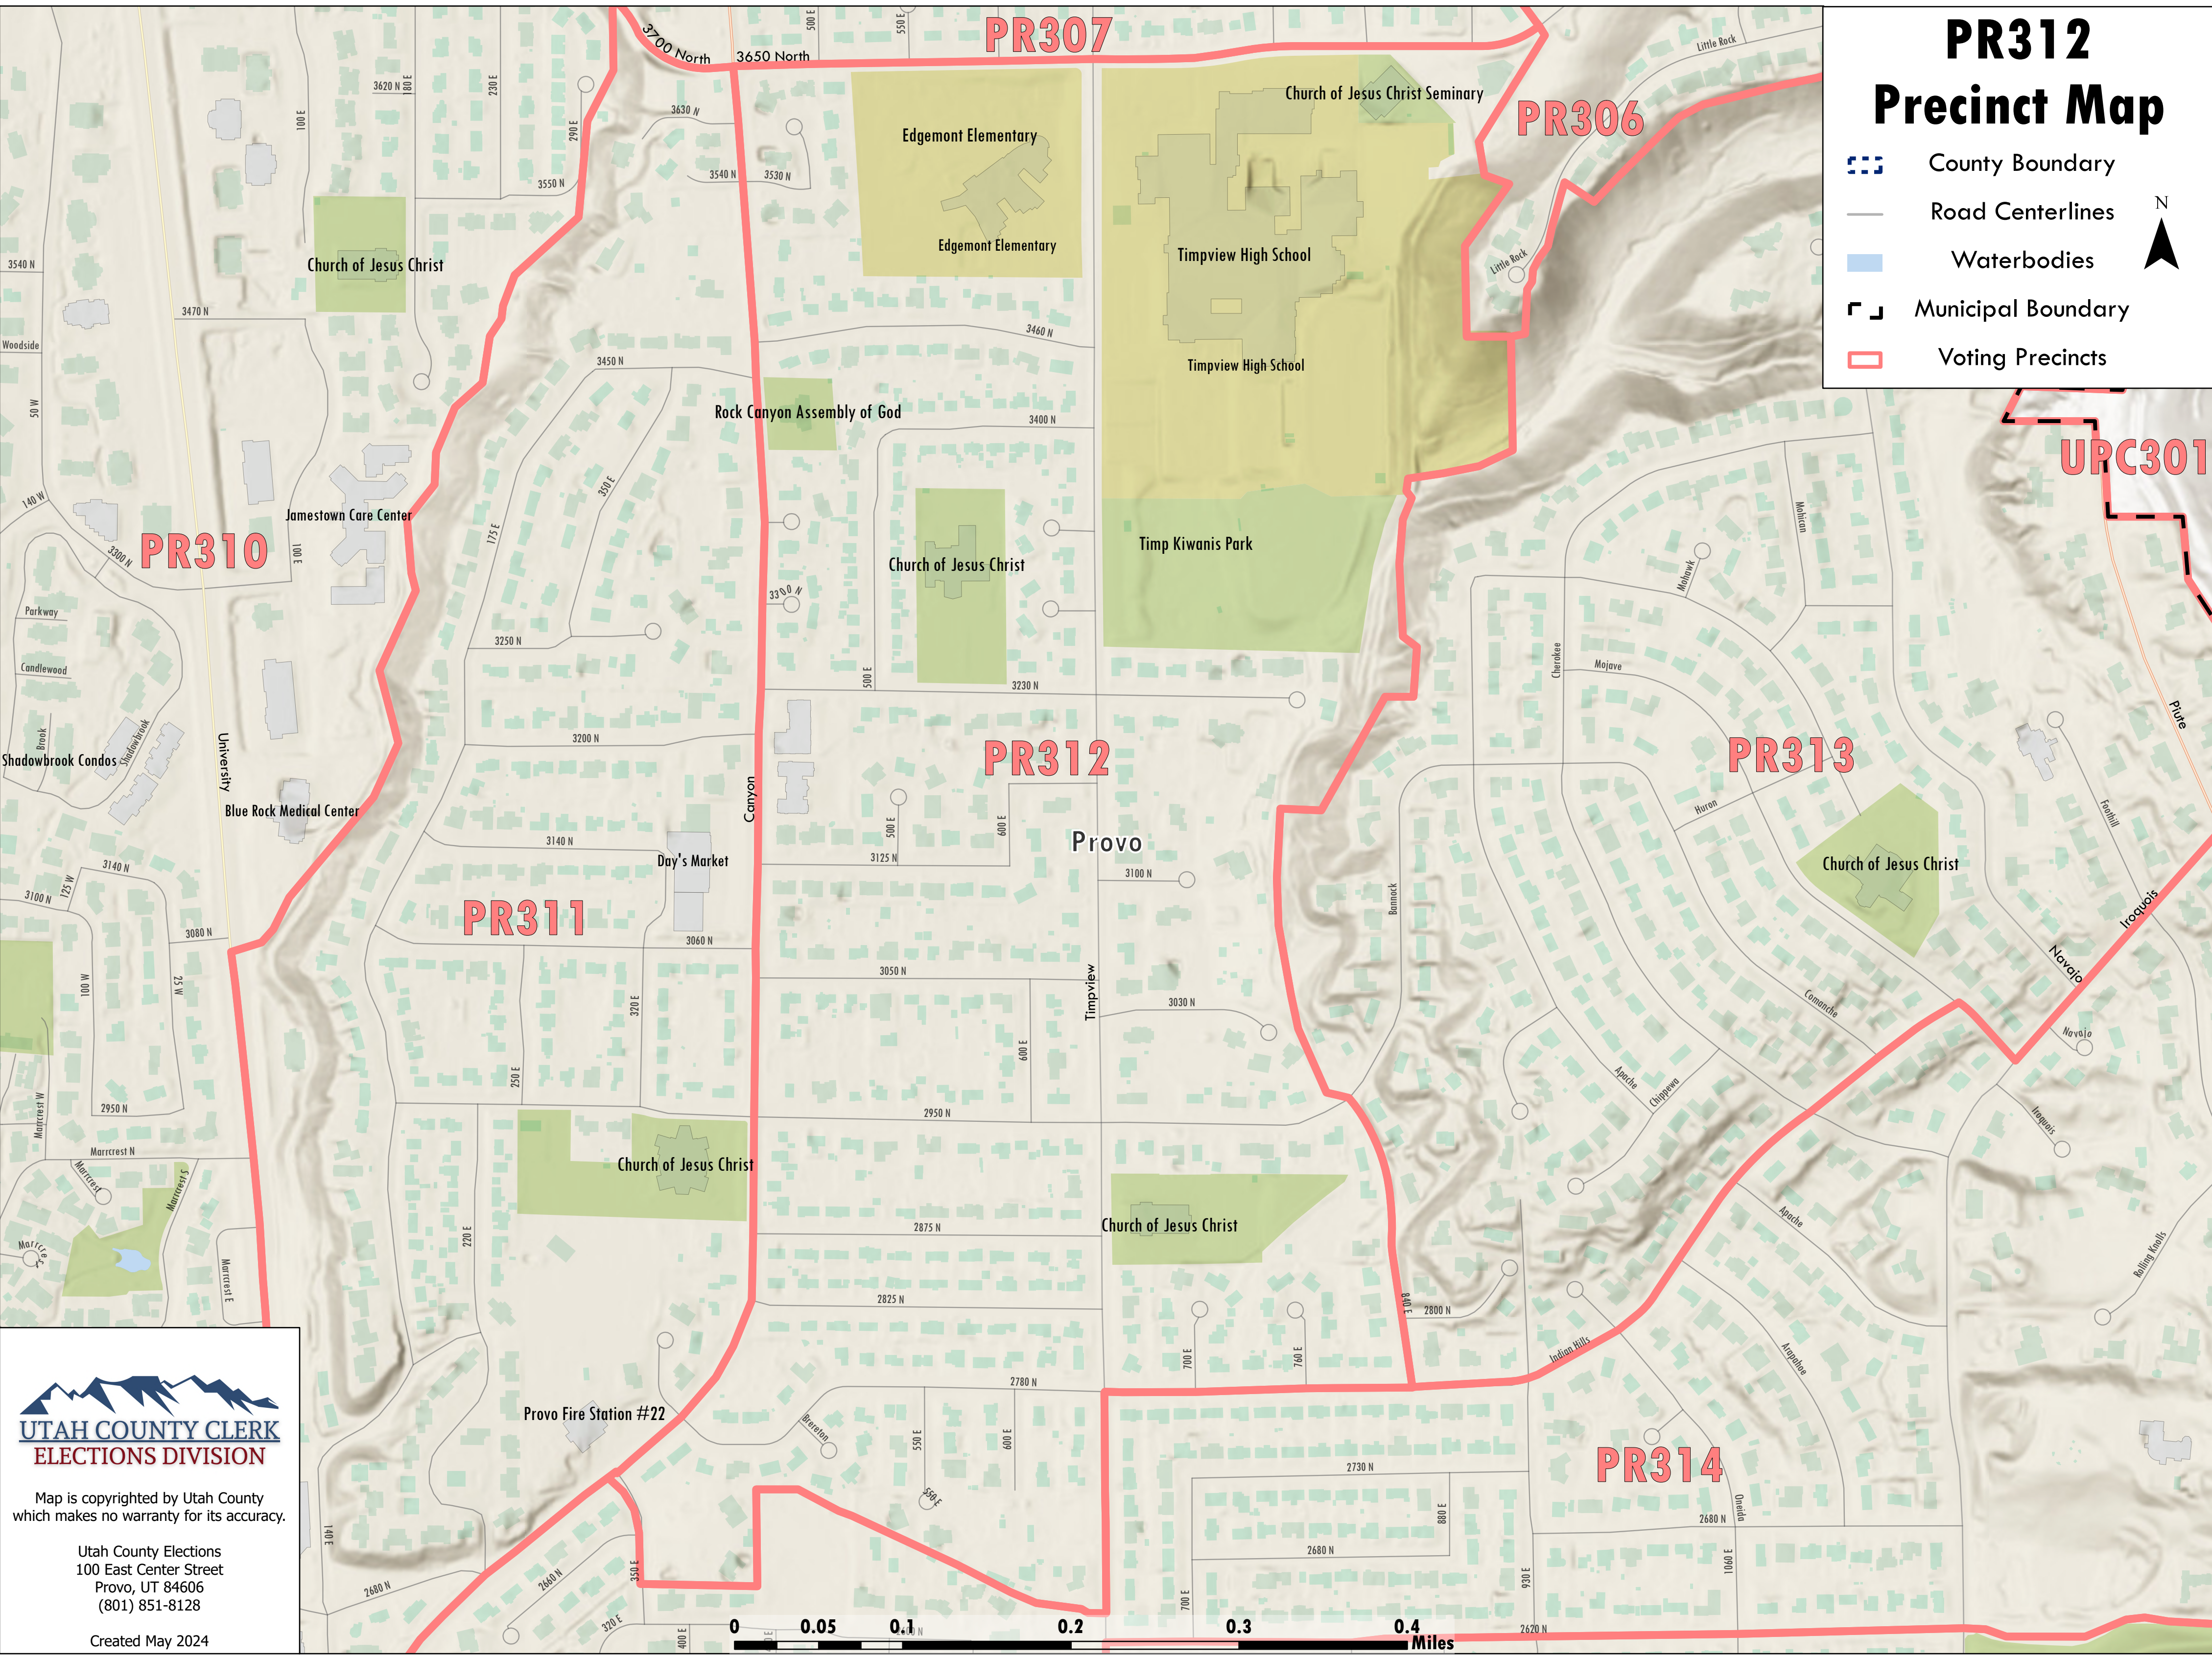

PR312 Precinct Map

-  County Boundary
-  Road Centerlines
-  Waterbodies
-  Municipal Boundary
-  Voting Precincts

Map is copyrighted by Utah County which makes no warranty for its accuracy.

Utah County Elections
100 East Center Street
Provo, UT 84606
(801) 851-8128

Created May 2024