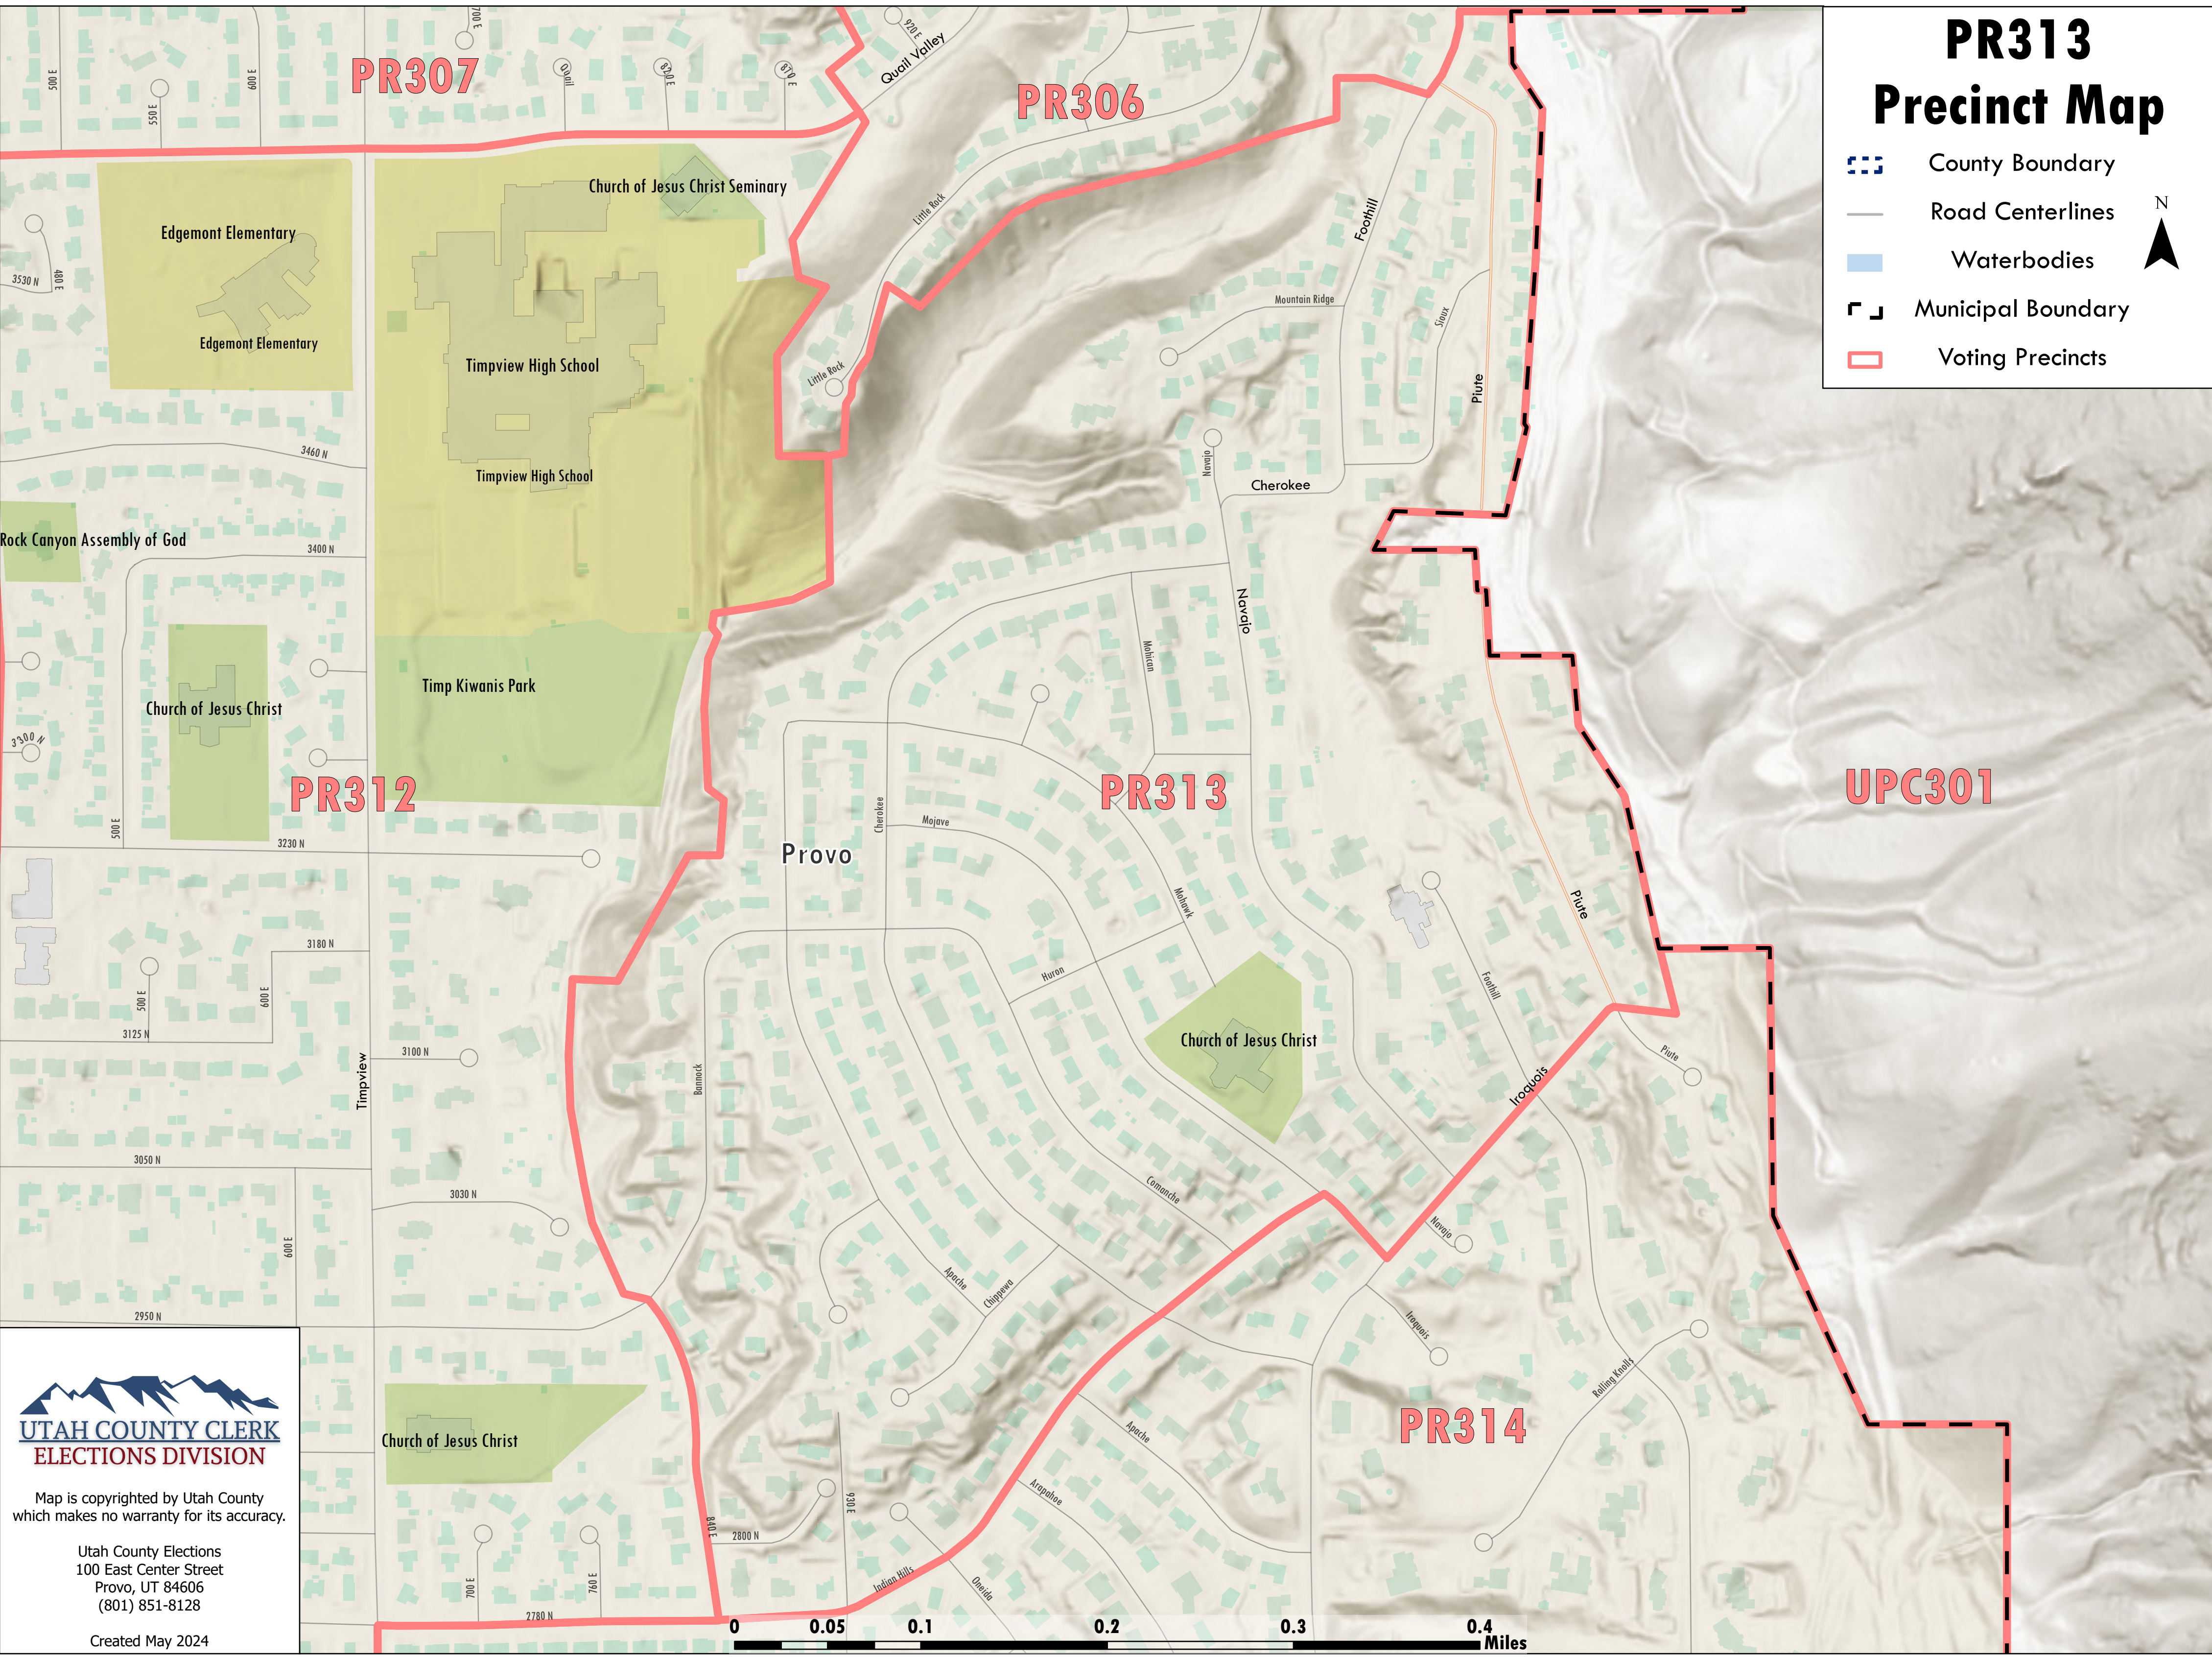

PR313 Precinct Map

-  County Boundary
-  Road Centerlines
-  Waterbodies
-  Municipal Boundary
-  Voting Precincts

UTAH COUNTY CLERK
ELECTIONS DIVISION

Map is copyrighted by Utah County
which makes no warranty for its accuracy.

Utah County Elections
100 East Center Street
Provo, UT 84606
(801) 851-8128

Created May 2024