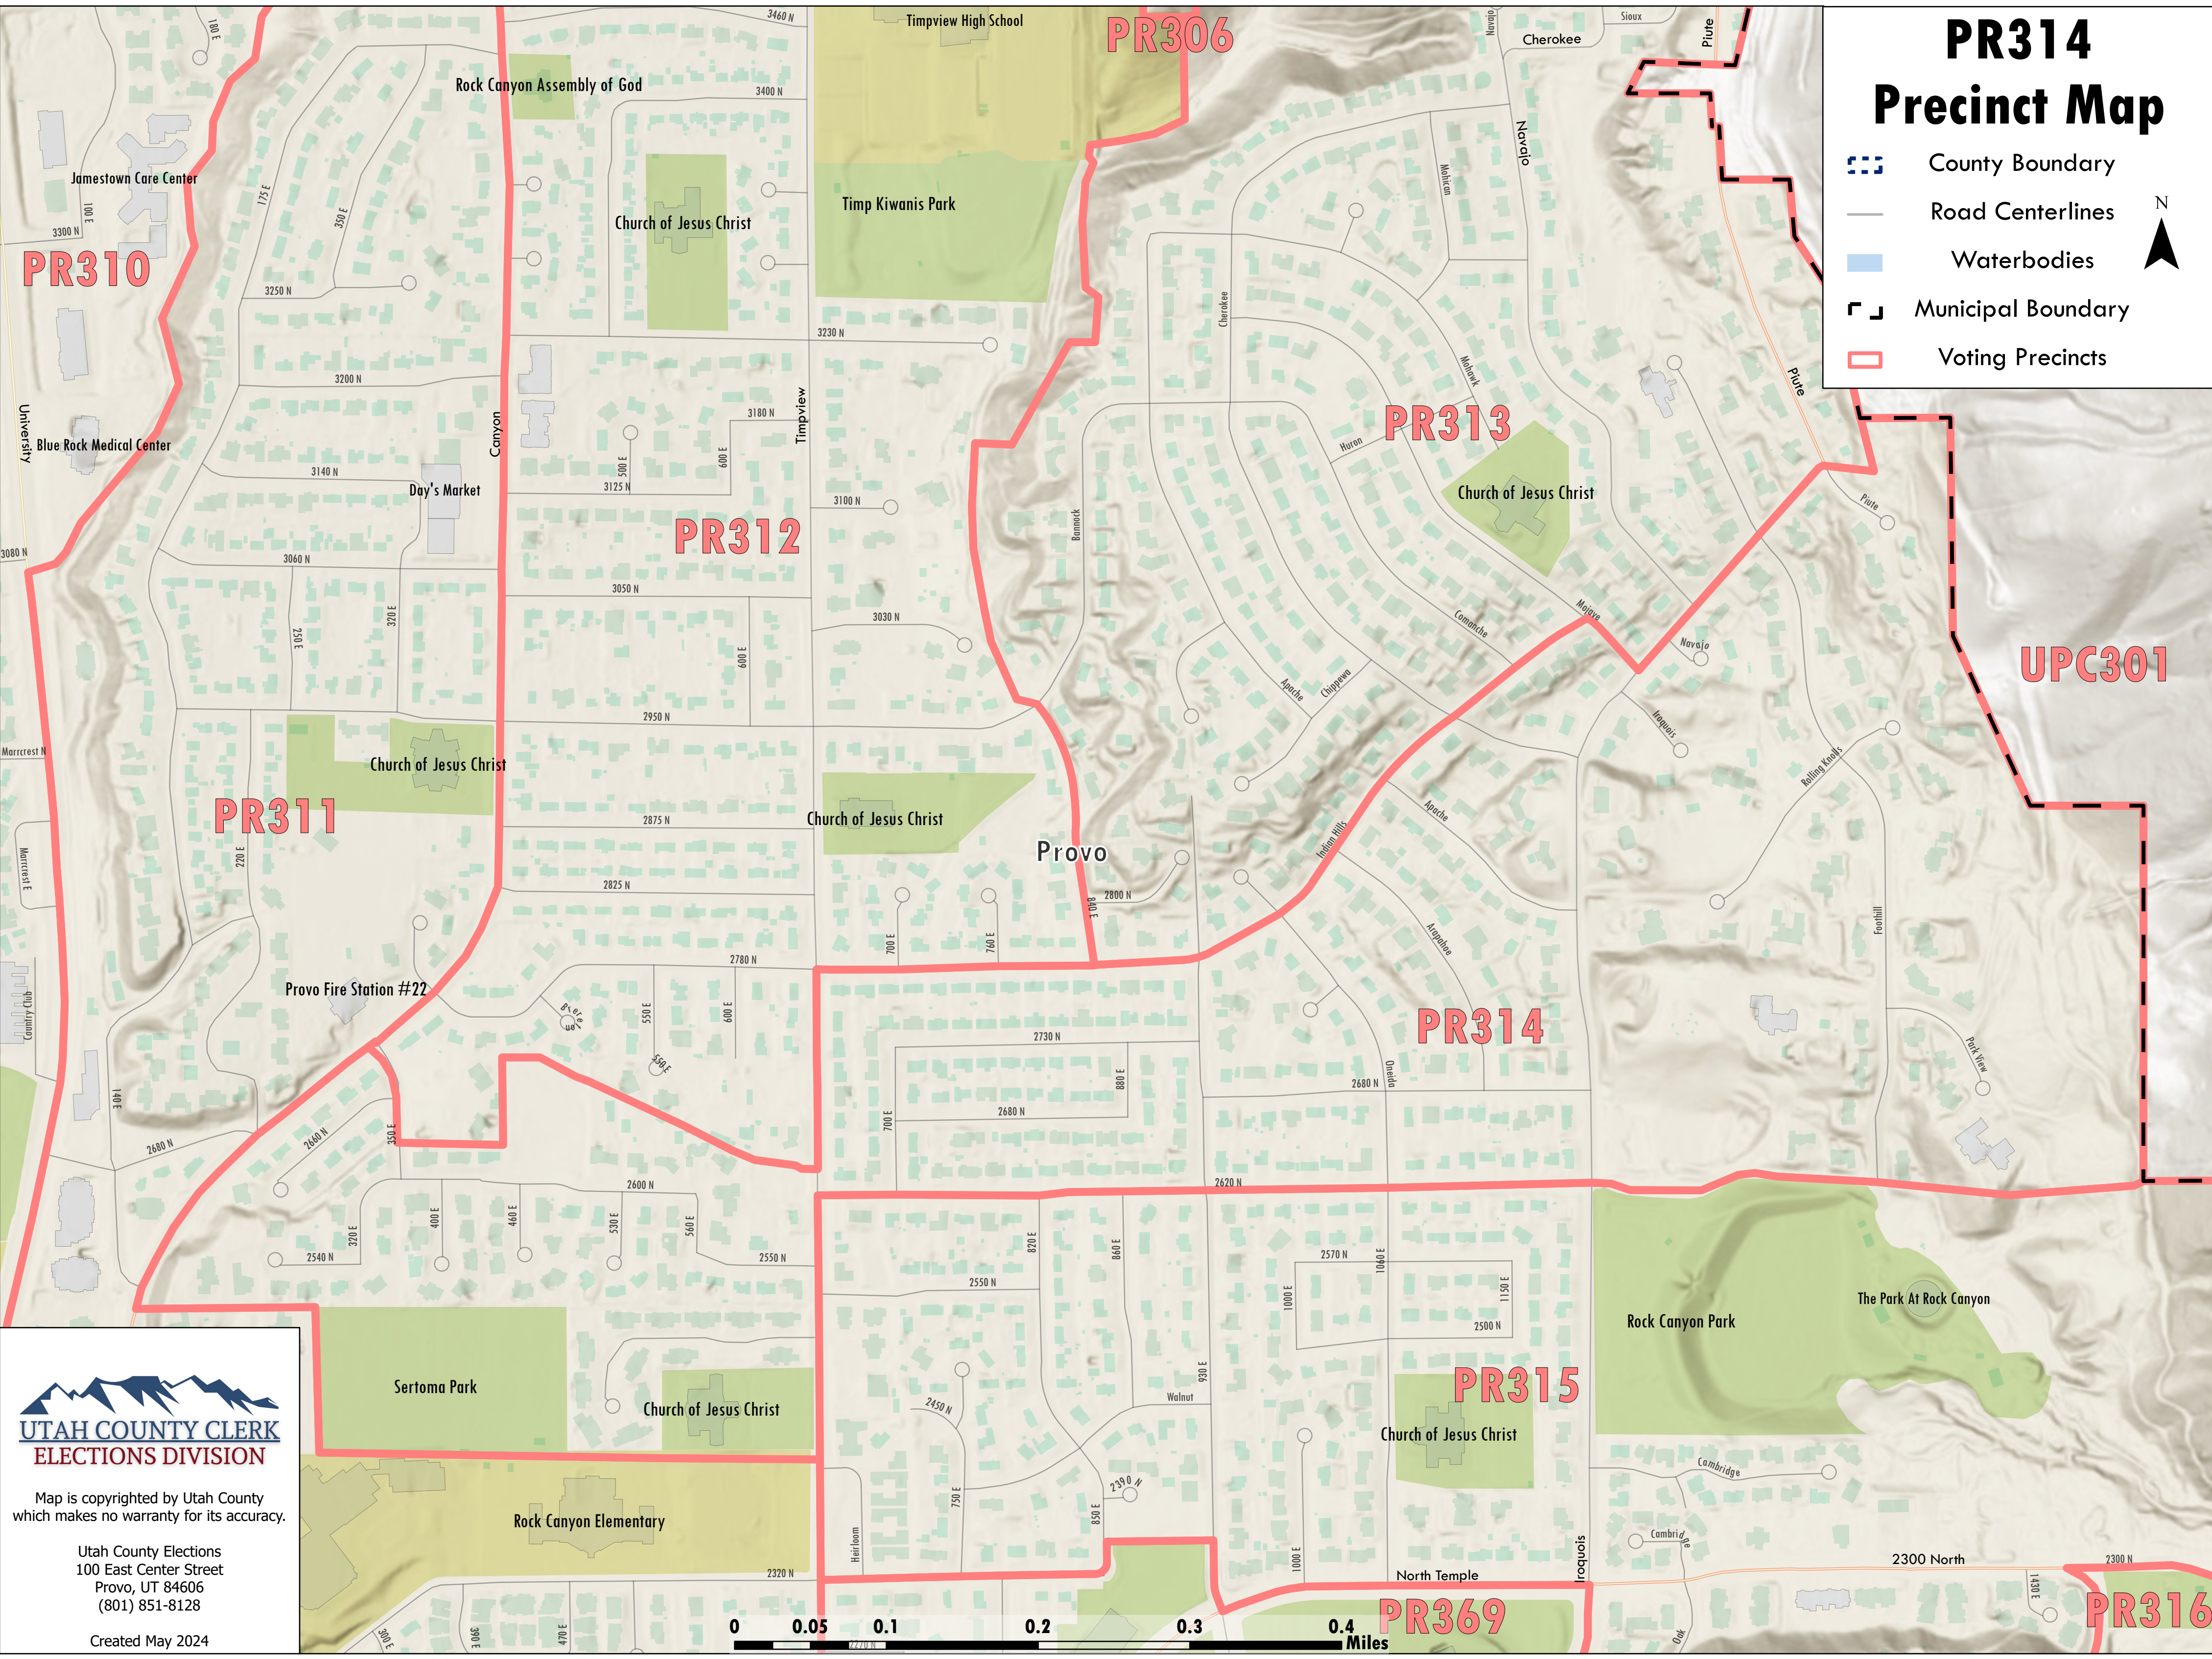

PR314 Precinct Map

-  County Boundary
-  Road Centerlines
-  Waterbodies
-  Municipal Boundary
-  Voting Precincts

Map is copyrighted by Utah County
which makes no warranty for its accuracy.

Utah County Elections
100 East Center Street
Provo, UT 84606
(801) 851-8128

Created May 2024