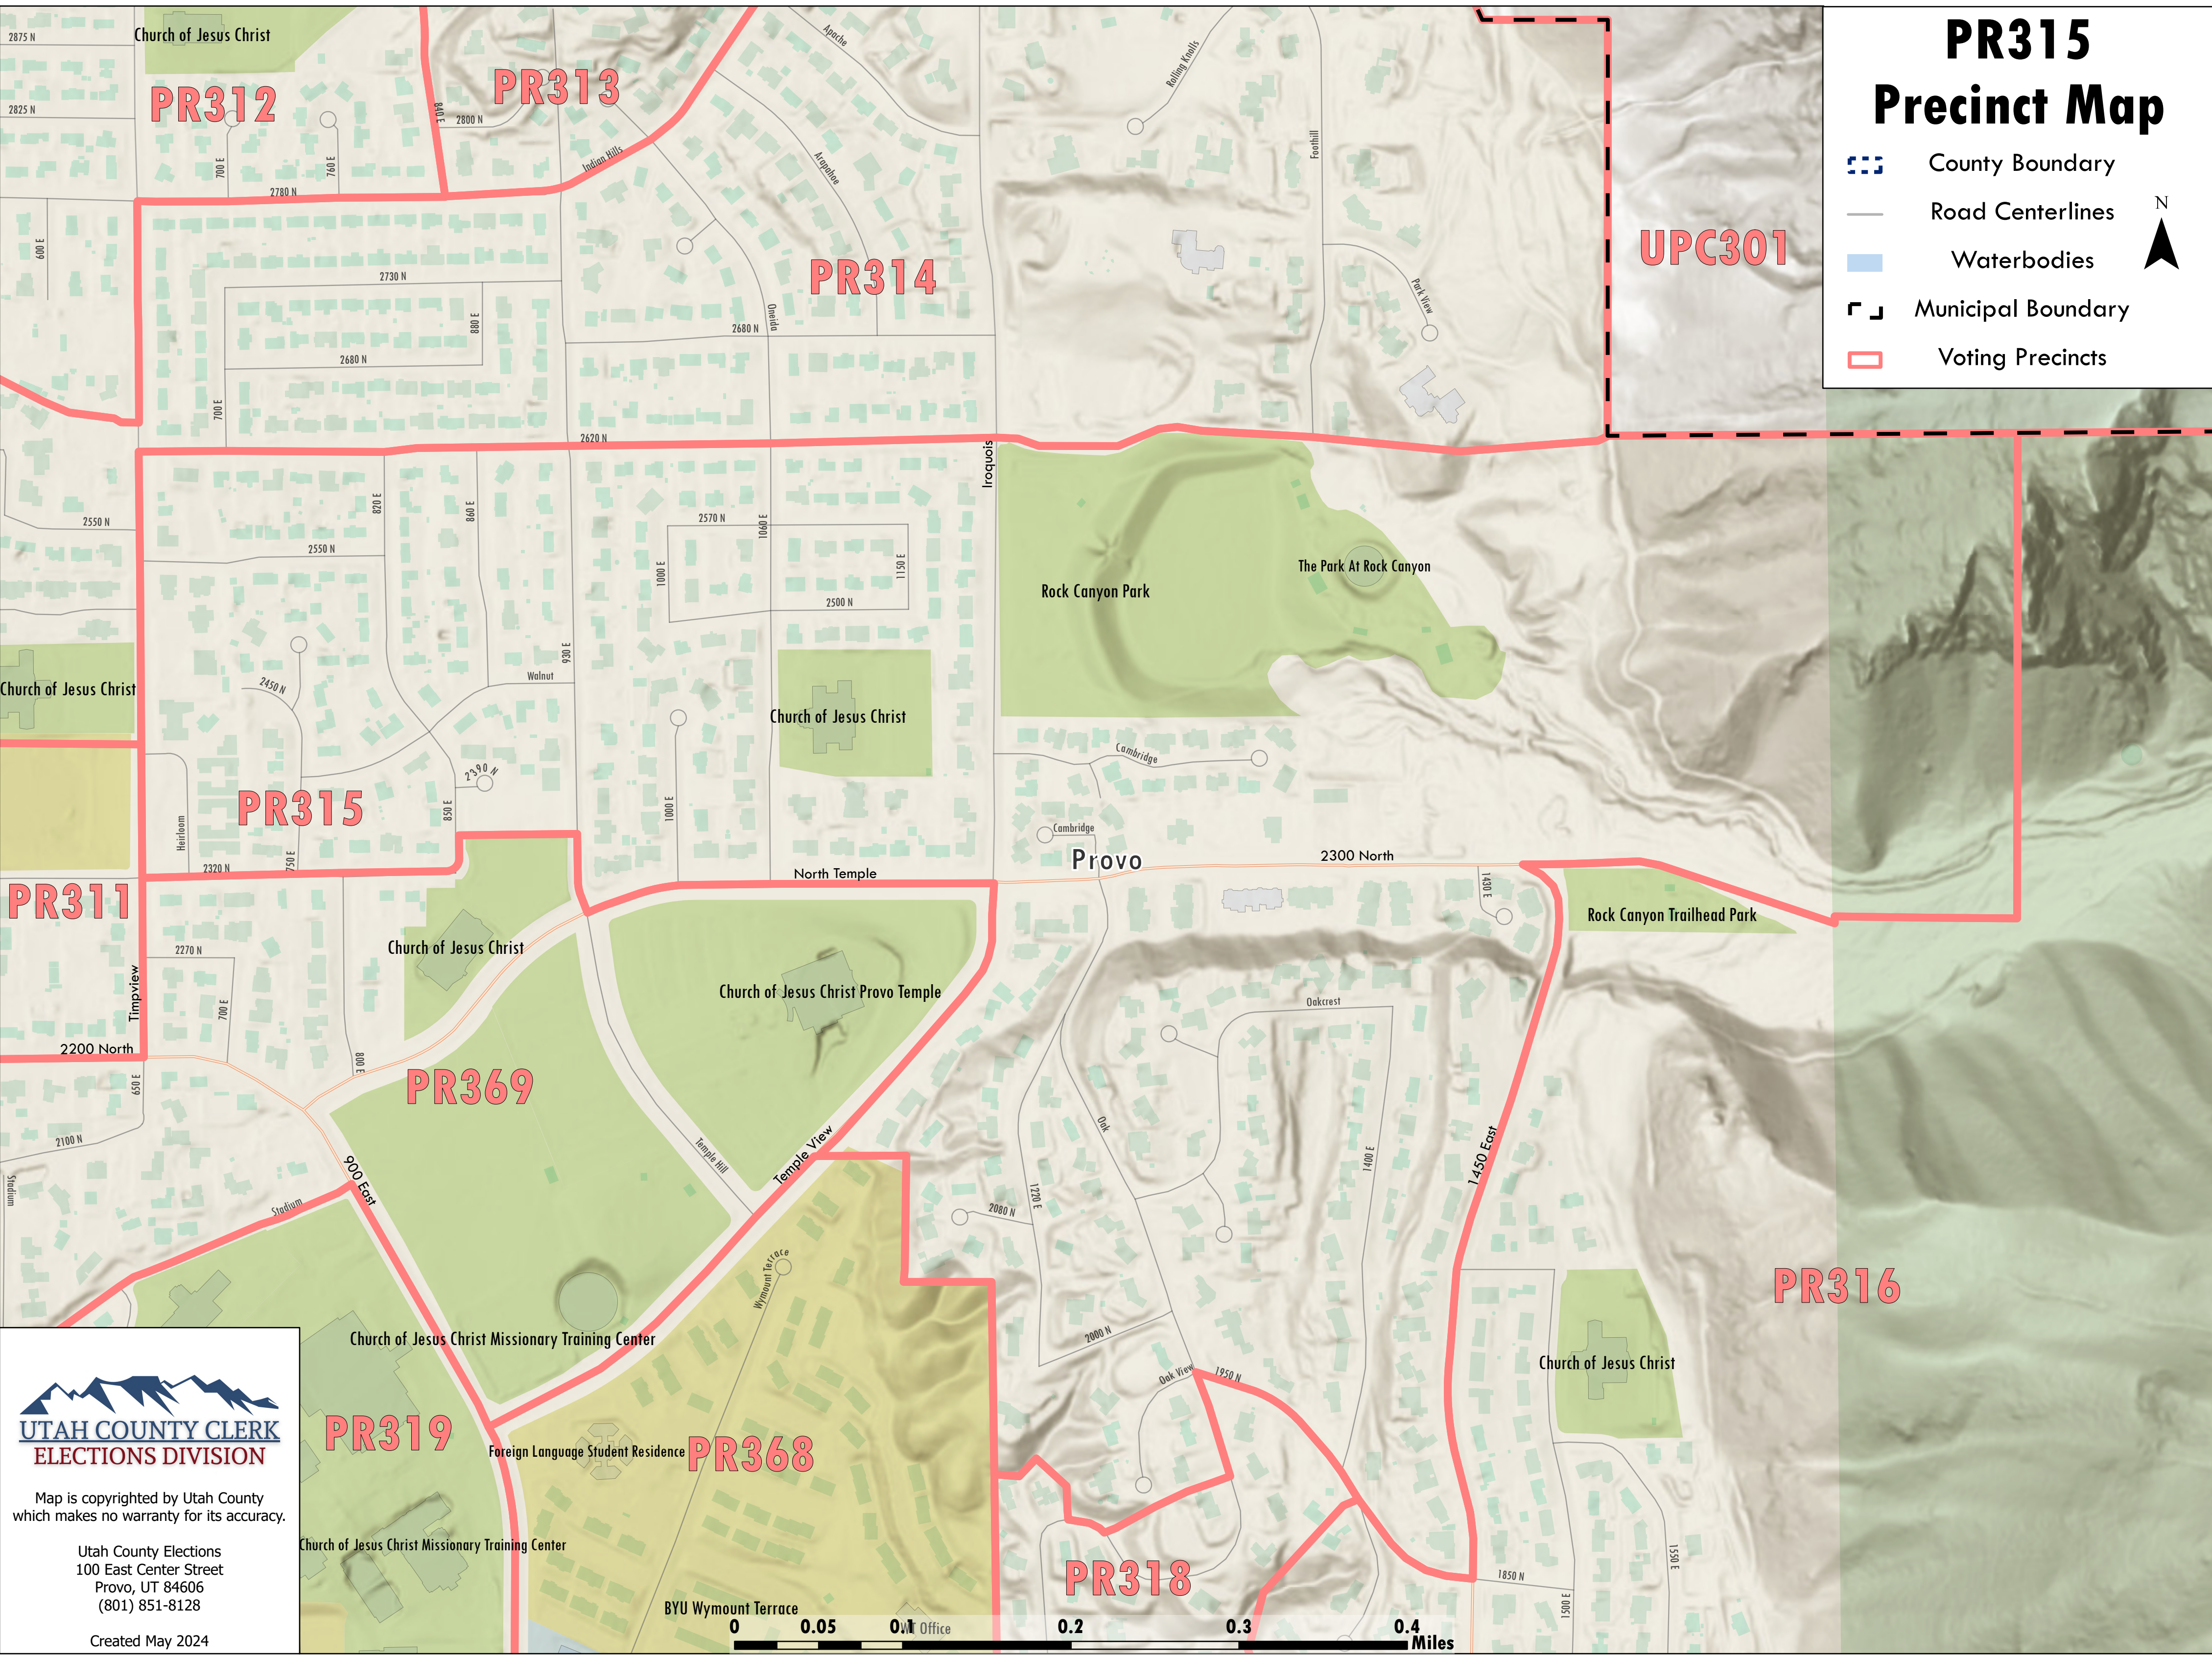

PR315 Precinct Map

-  County Boundary
-  Road Centerlines
-  Waterbodies
-  Municipal Boundary
-  Voting Precincts

**UTAH COUNTY CLERK
ELECTIONS DIVISION**

Map is copyrighted by Utah County
which makes no warranty for its accuracy.

Utah County Elections
100 East Center Street
Provo, UT 84606
(801) 851-8128

Created May 2024