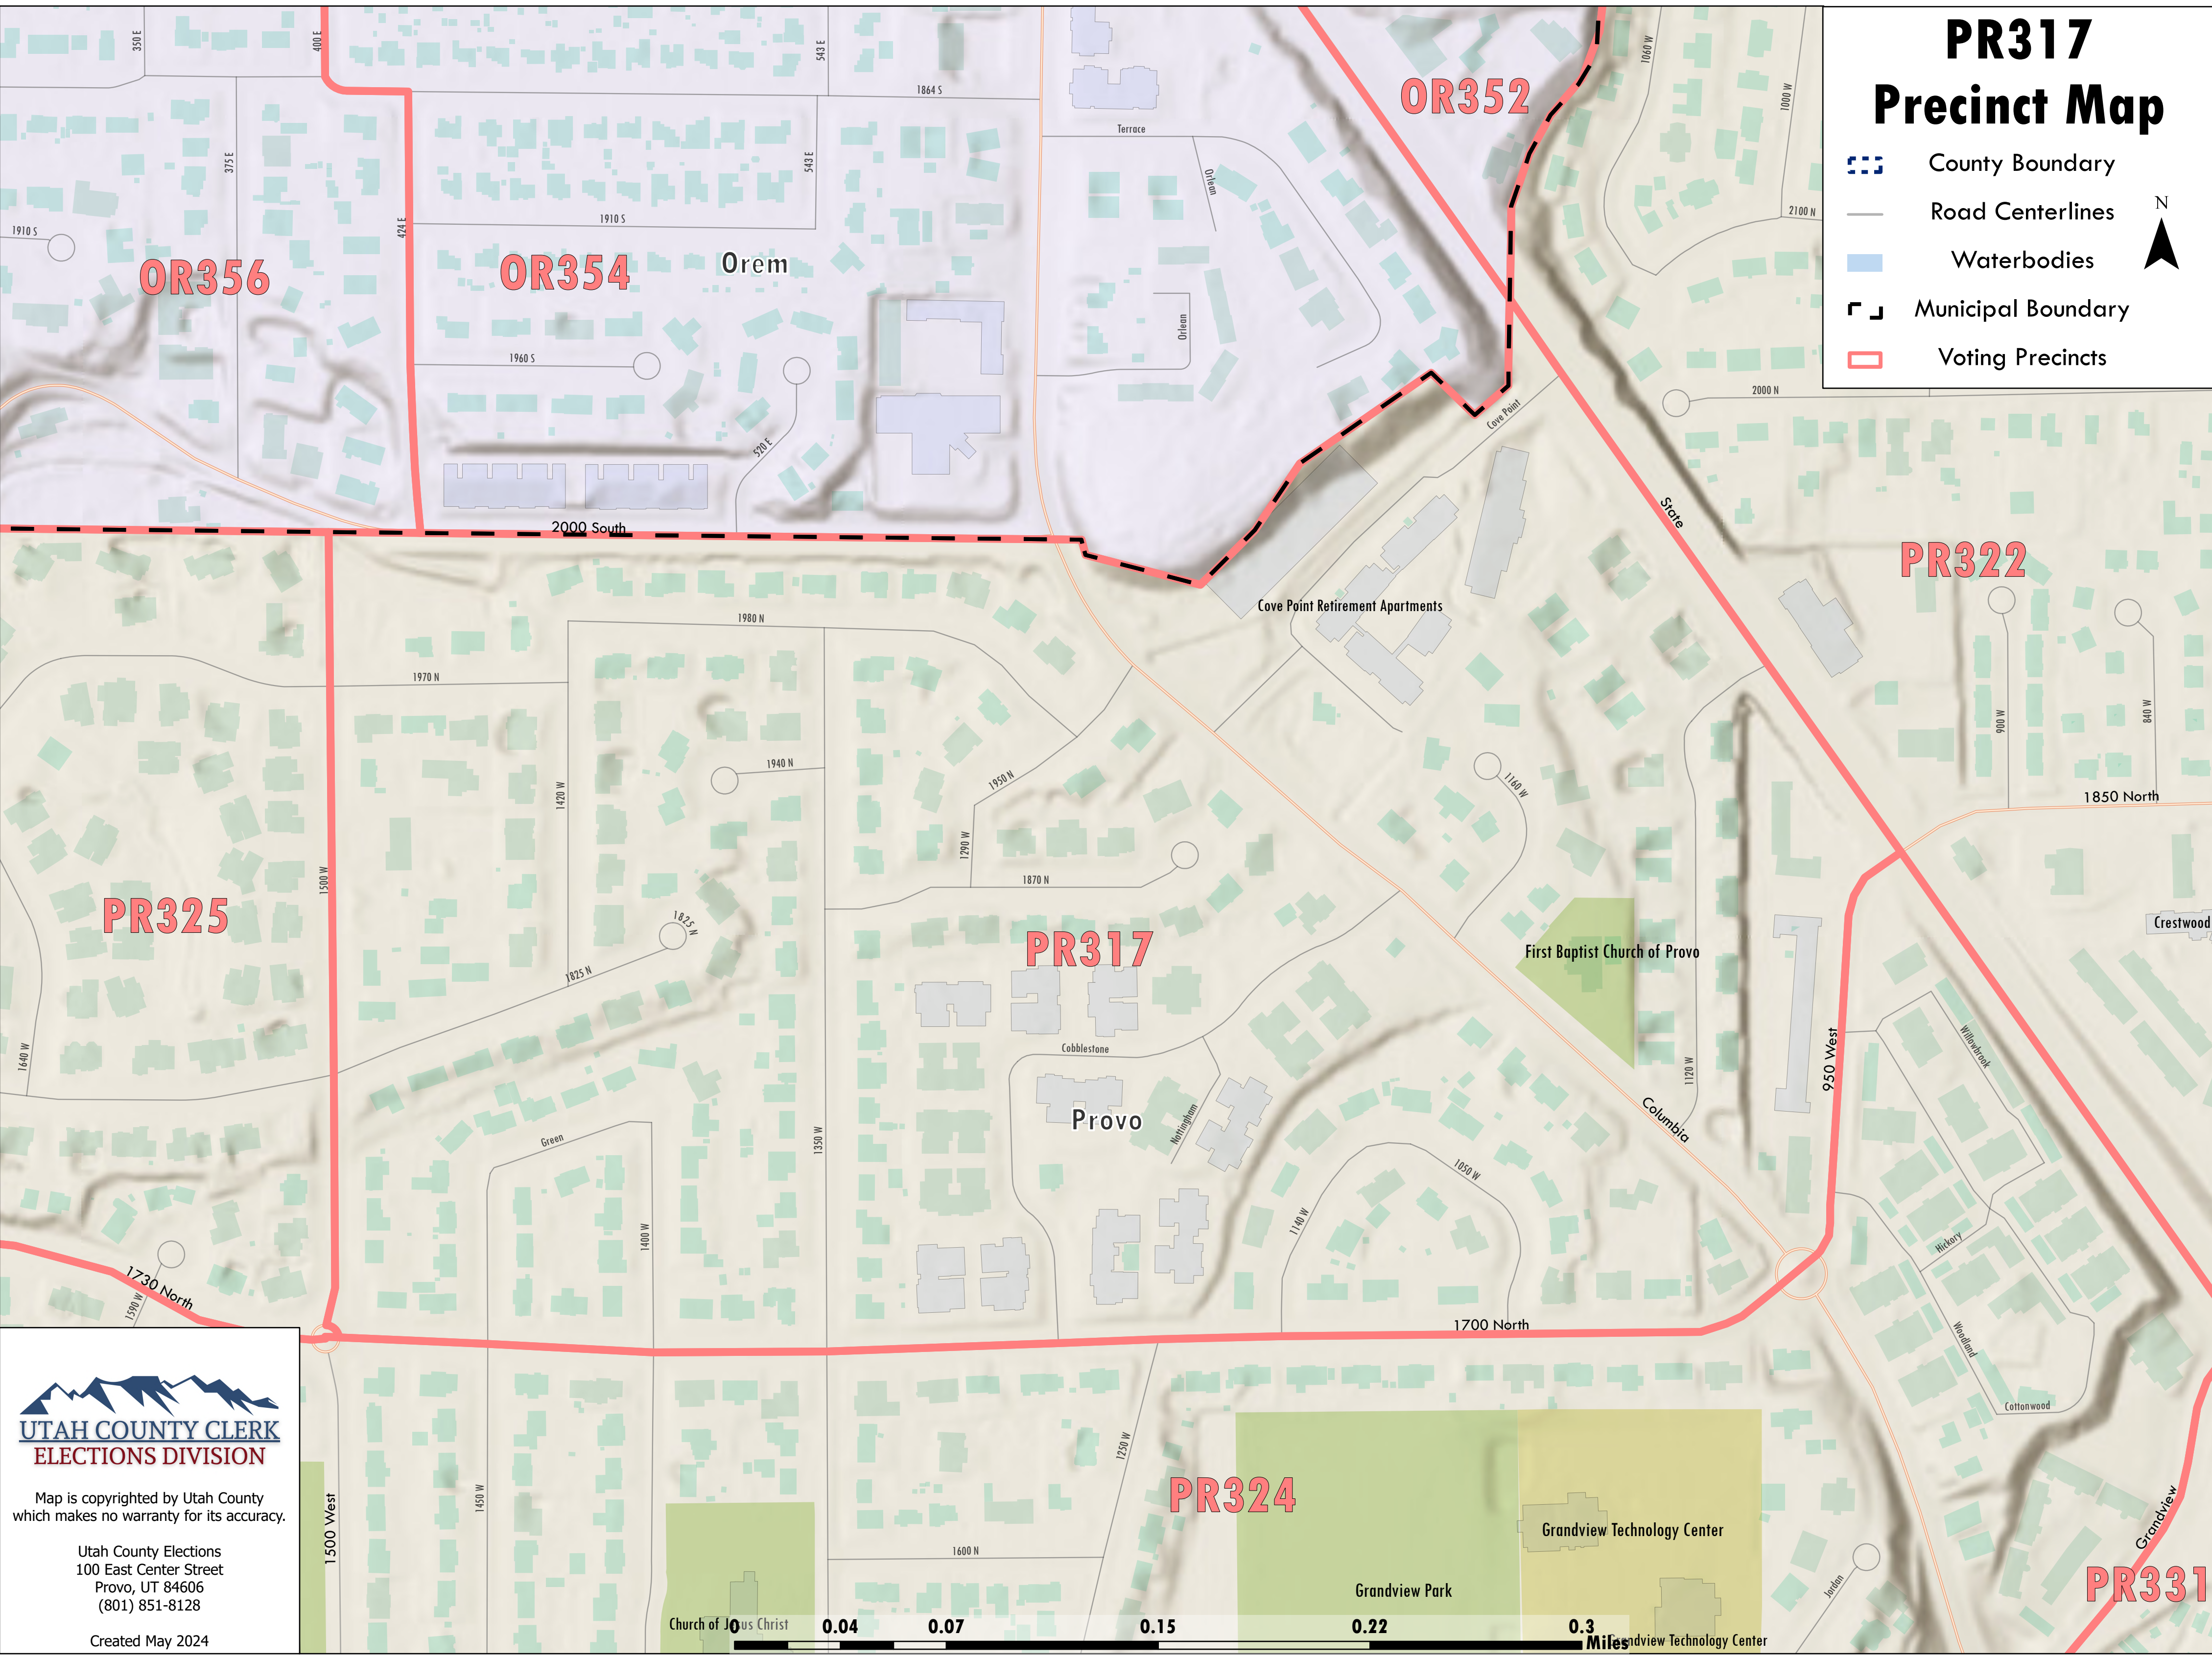

PR317 Precinct Map

-  County Boundary
-  Road Centerlines
-  Waterbodies
-  Municipal Boundary
-  Voting Precincts

Map is copyrighted by Utah County which makes no warranty for its accuracy.

Utah County Elections
100 East Center Street
Provo, UT 84606
(801) 851-8128

Created May 2024

PR331