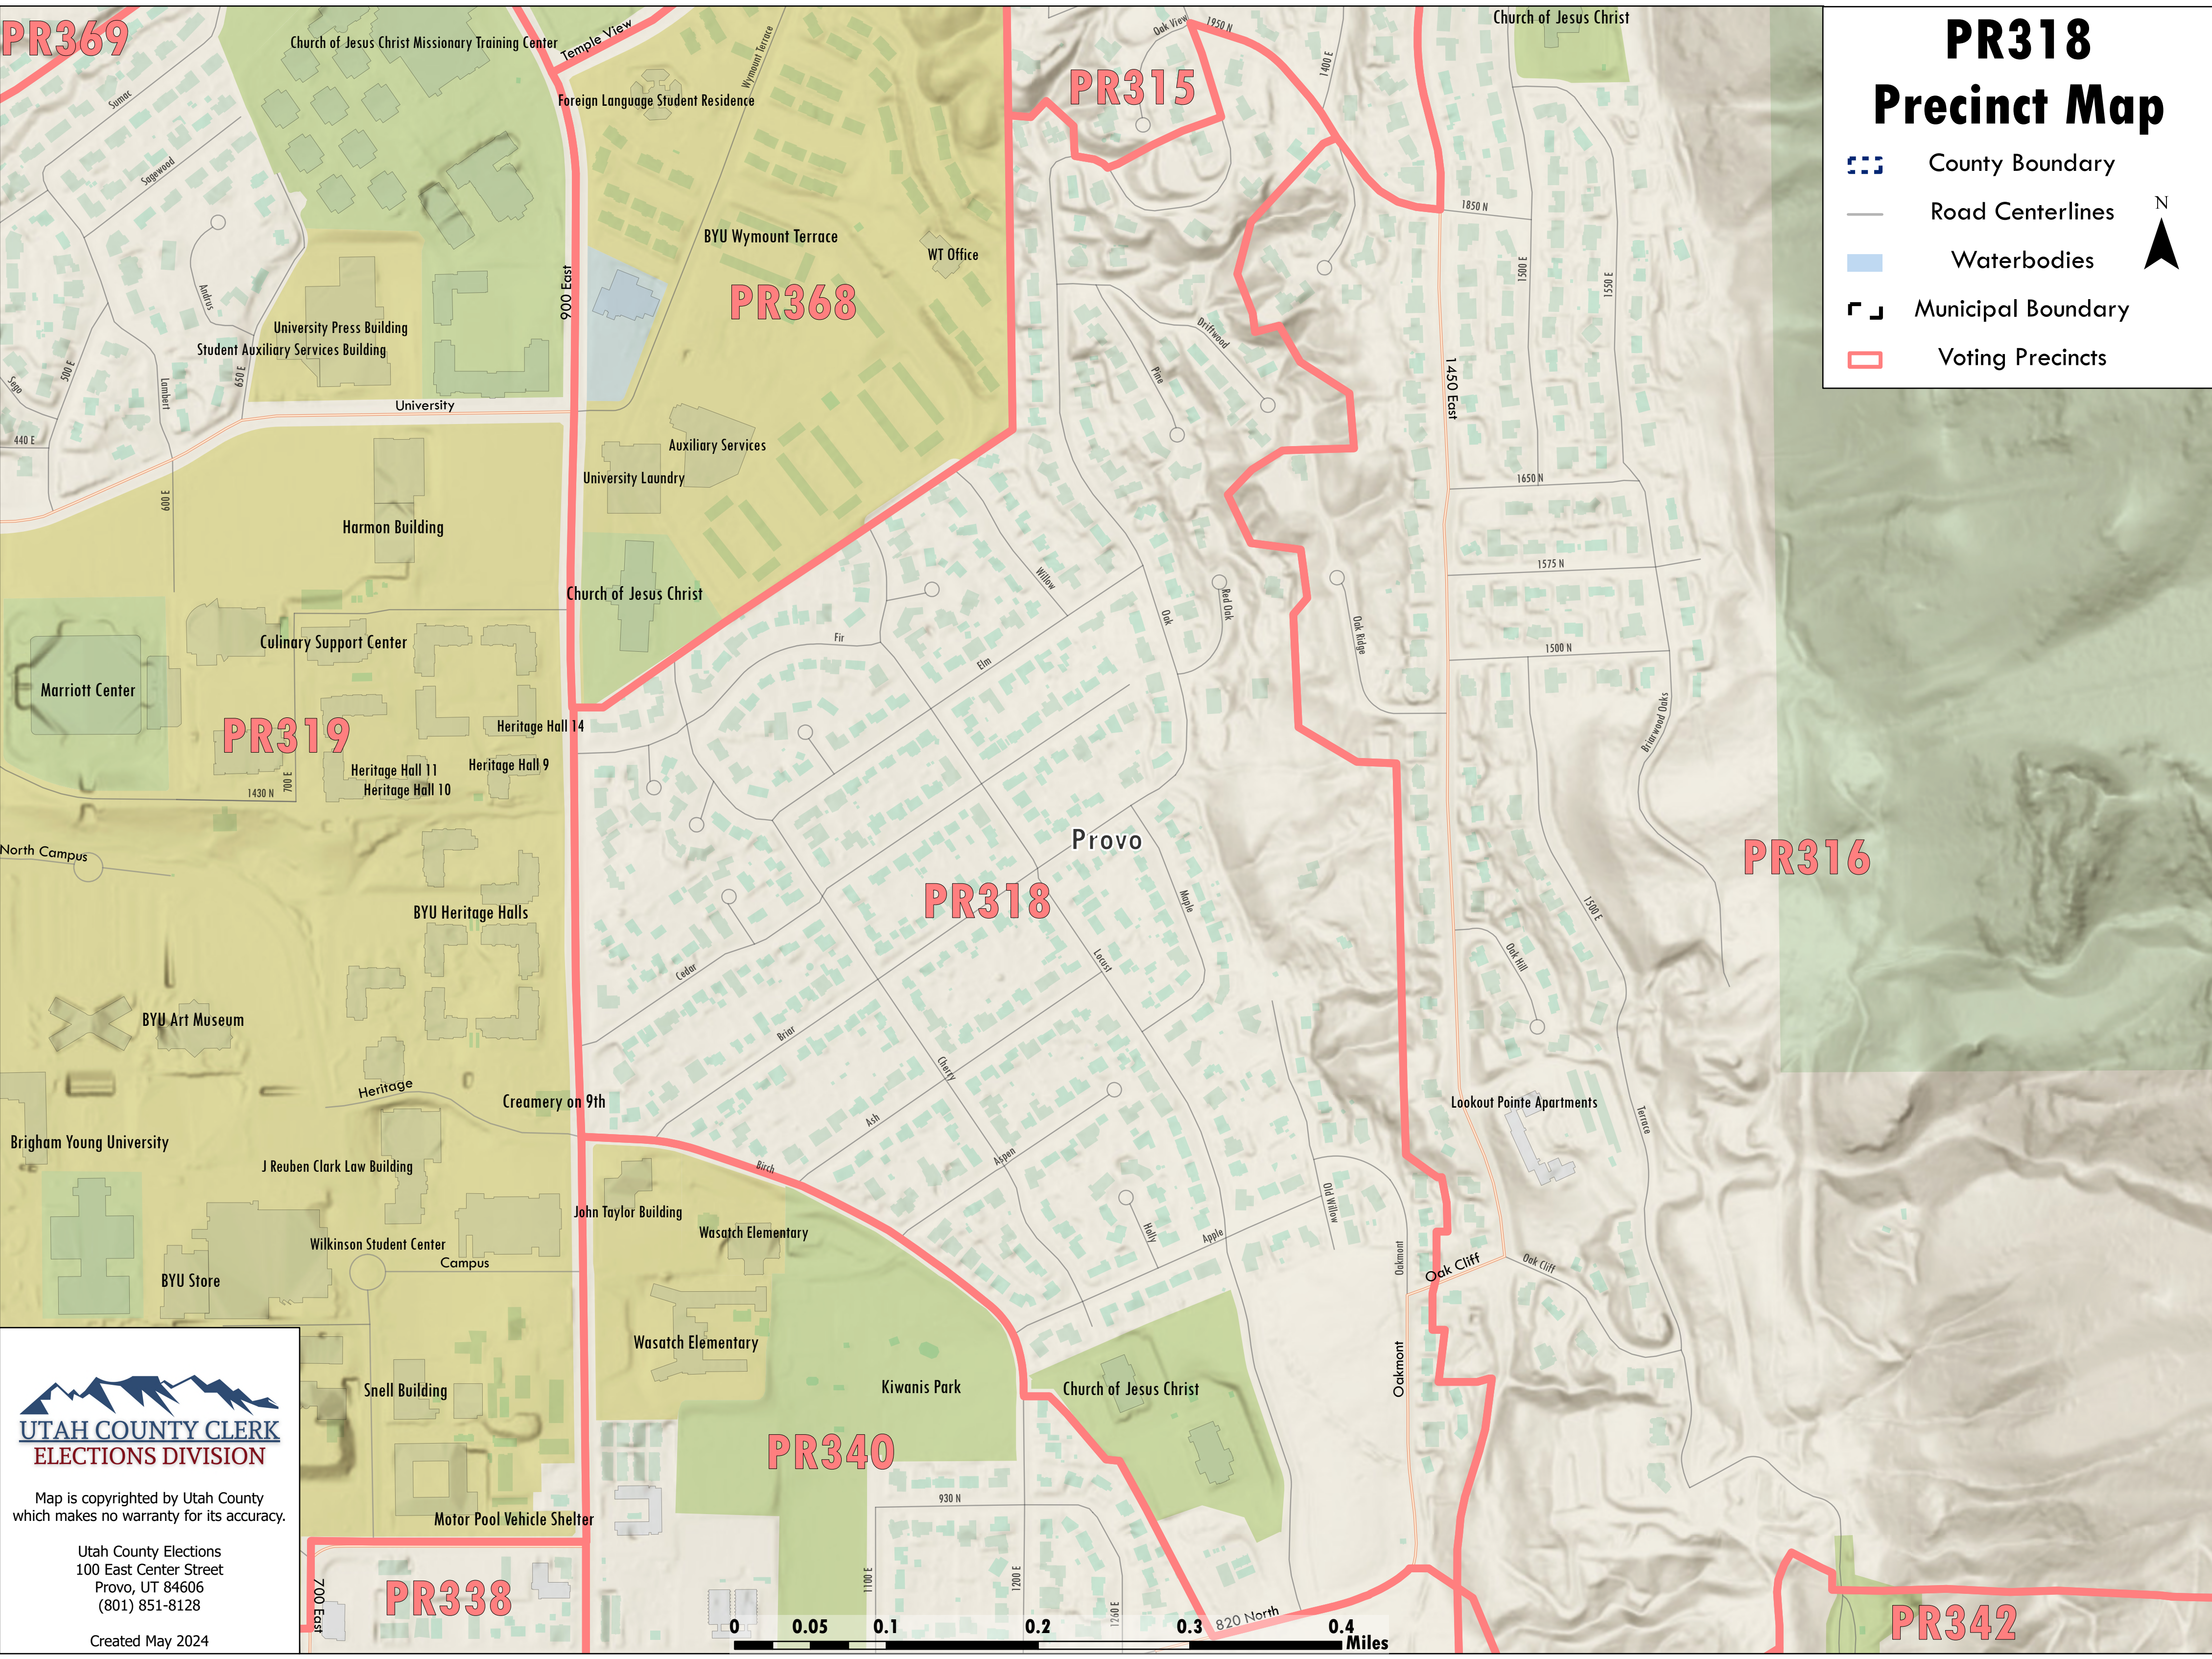

# PR318 Precinct Map

-  County Boundary
-  Road Centerlines
-  Waterbodies
-  Municipal Boundary
-  Voting Precincts

Map is copyrighted by Utah County which makes no warranty for its accuracy.

Utah County Elections  
100 East Center Street  
Provo, UT 84606  
(801) 851-8128  
Created May 2024