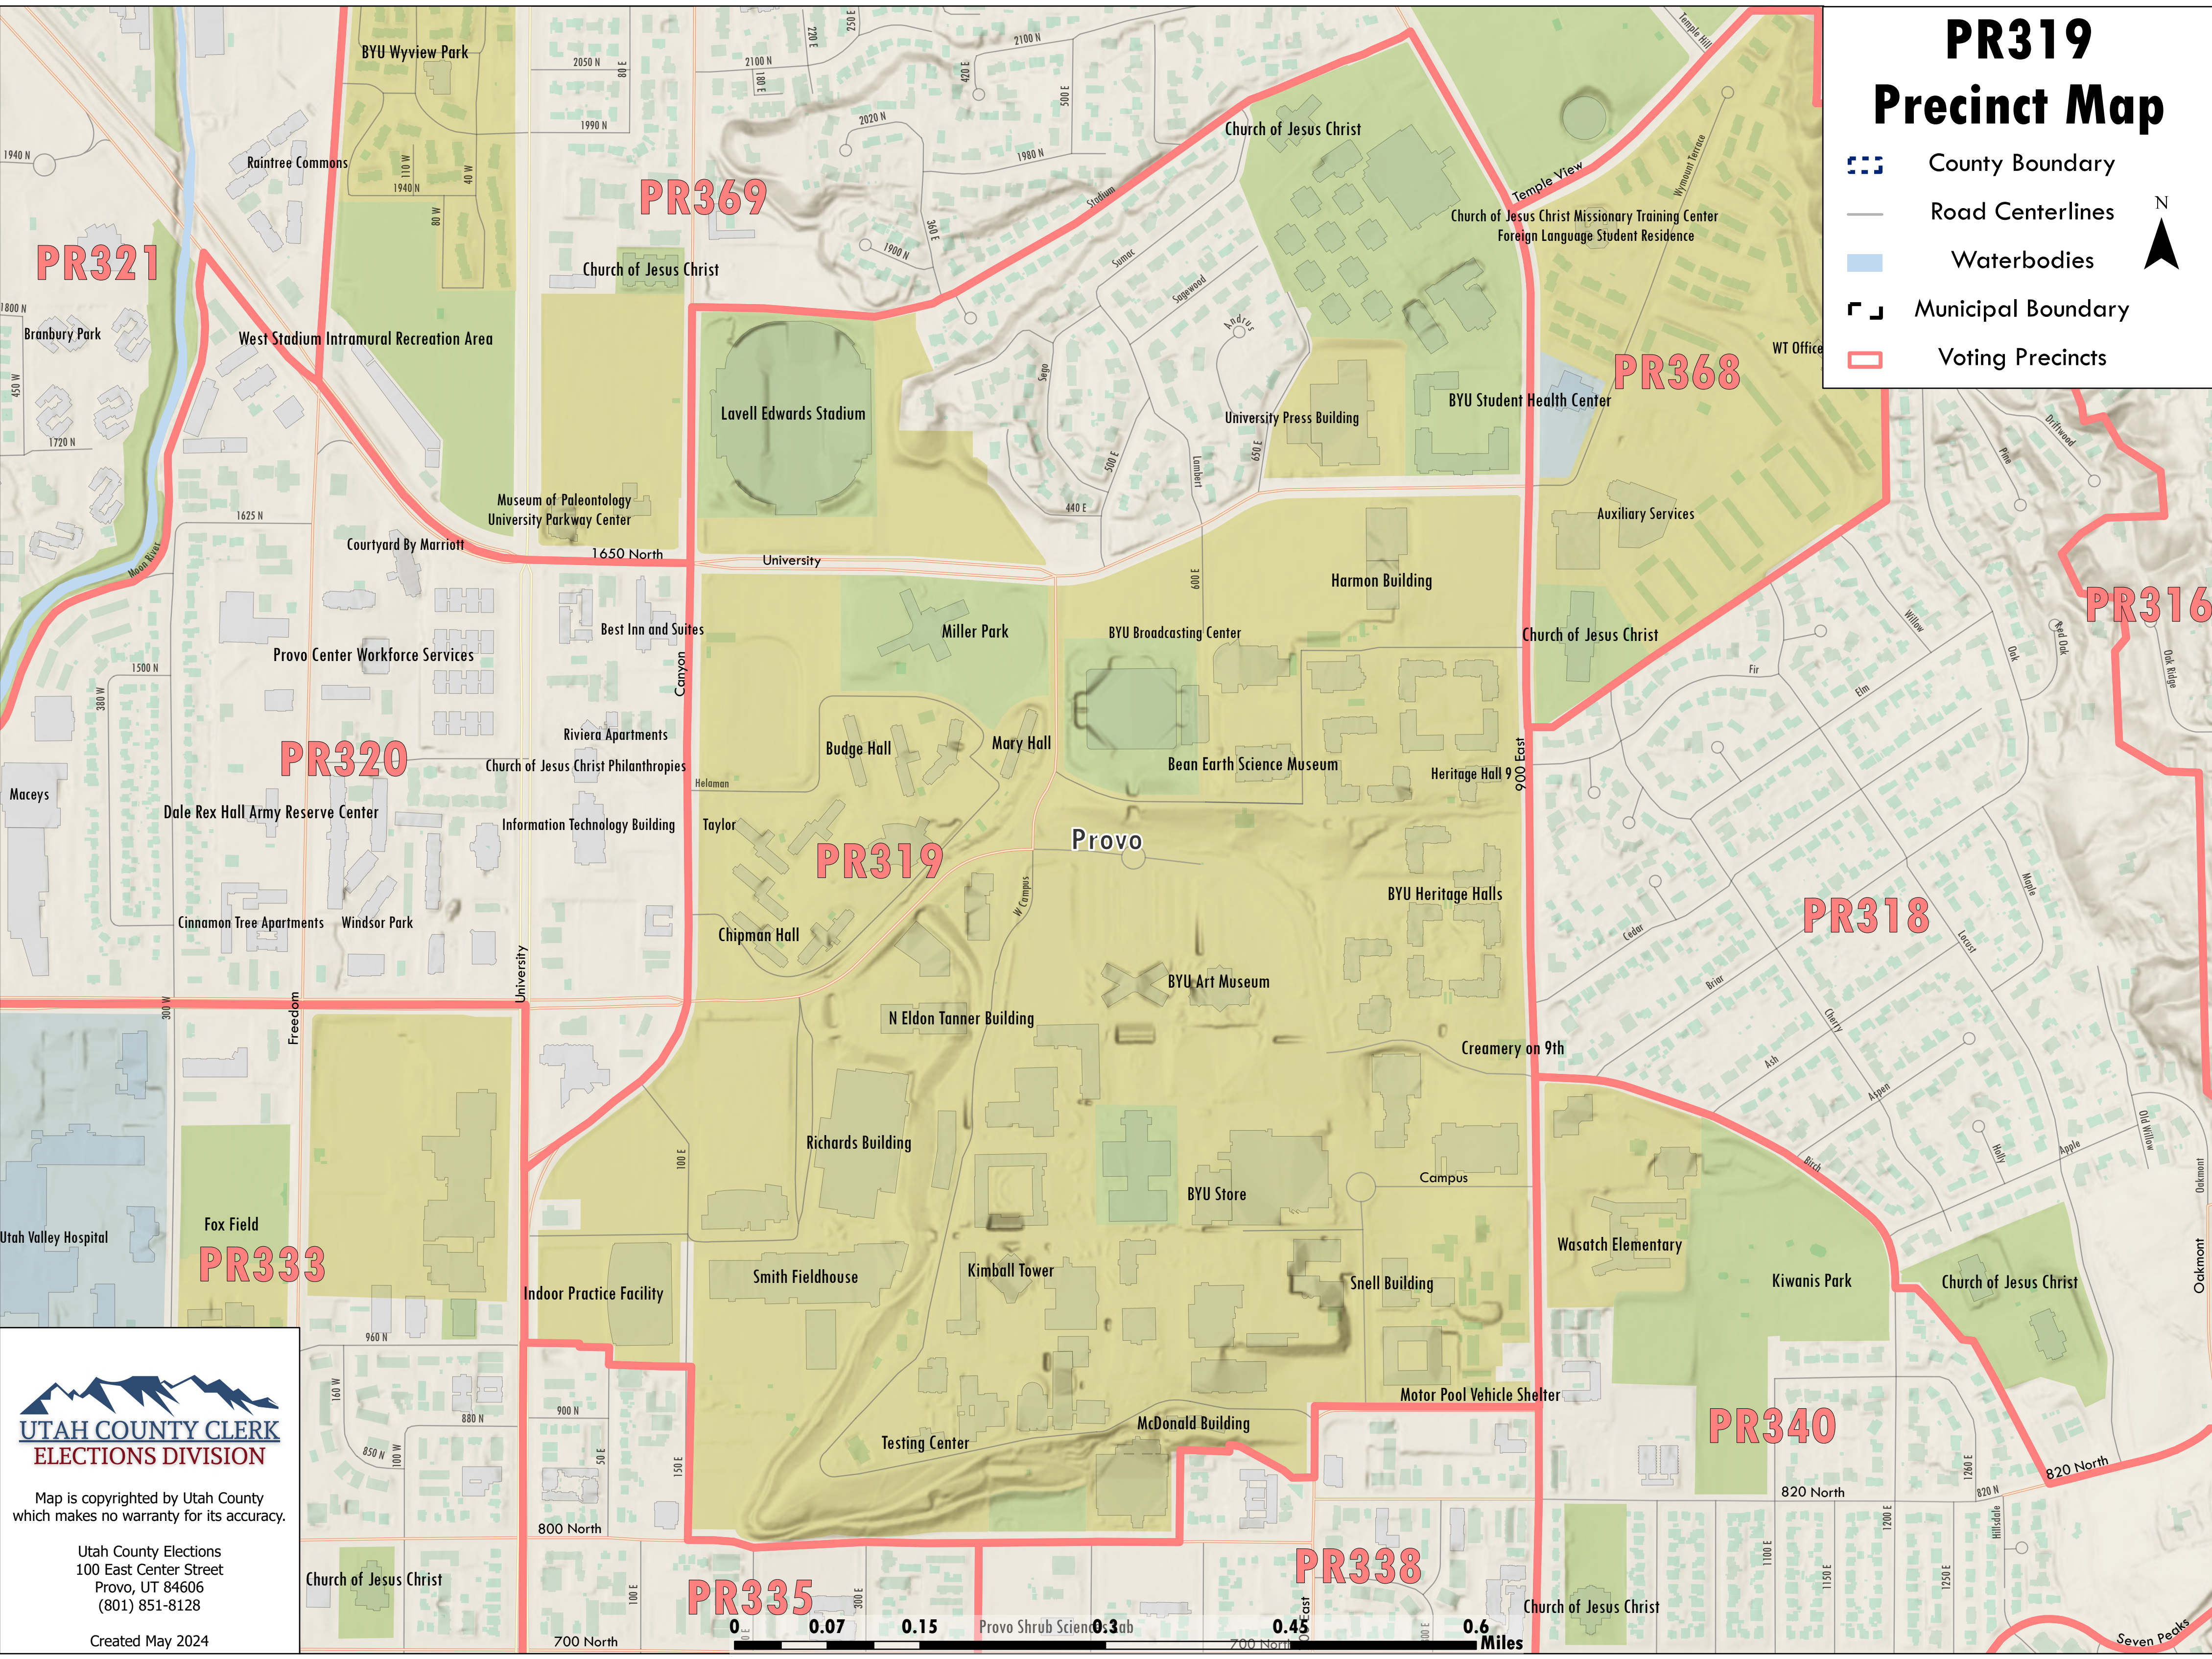

PR319 Precinct Map

-  County Boundary
-  Road Centerlines
-  Waterbodies
-  Municipal Boundary
-  Voting Precincts

Map is copyrighted by Utah County which makes no warranty for its accuracy.

Utah County Elections
100 East Center Street
Provo, UT 84606
(801) 851-8128

Created May 2024