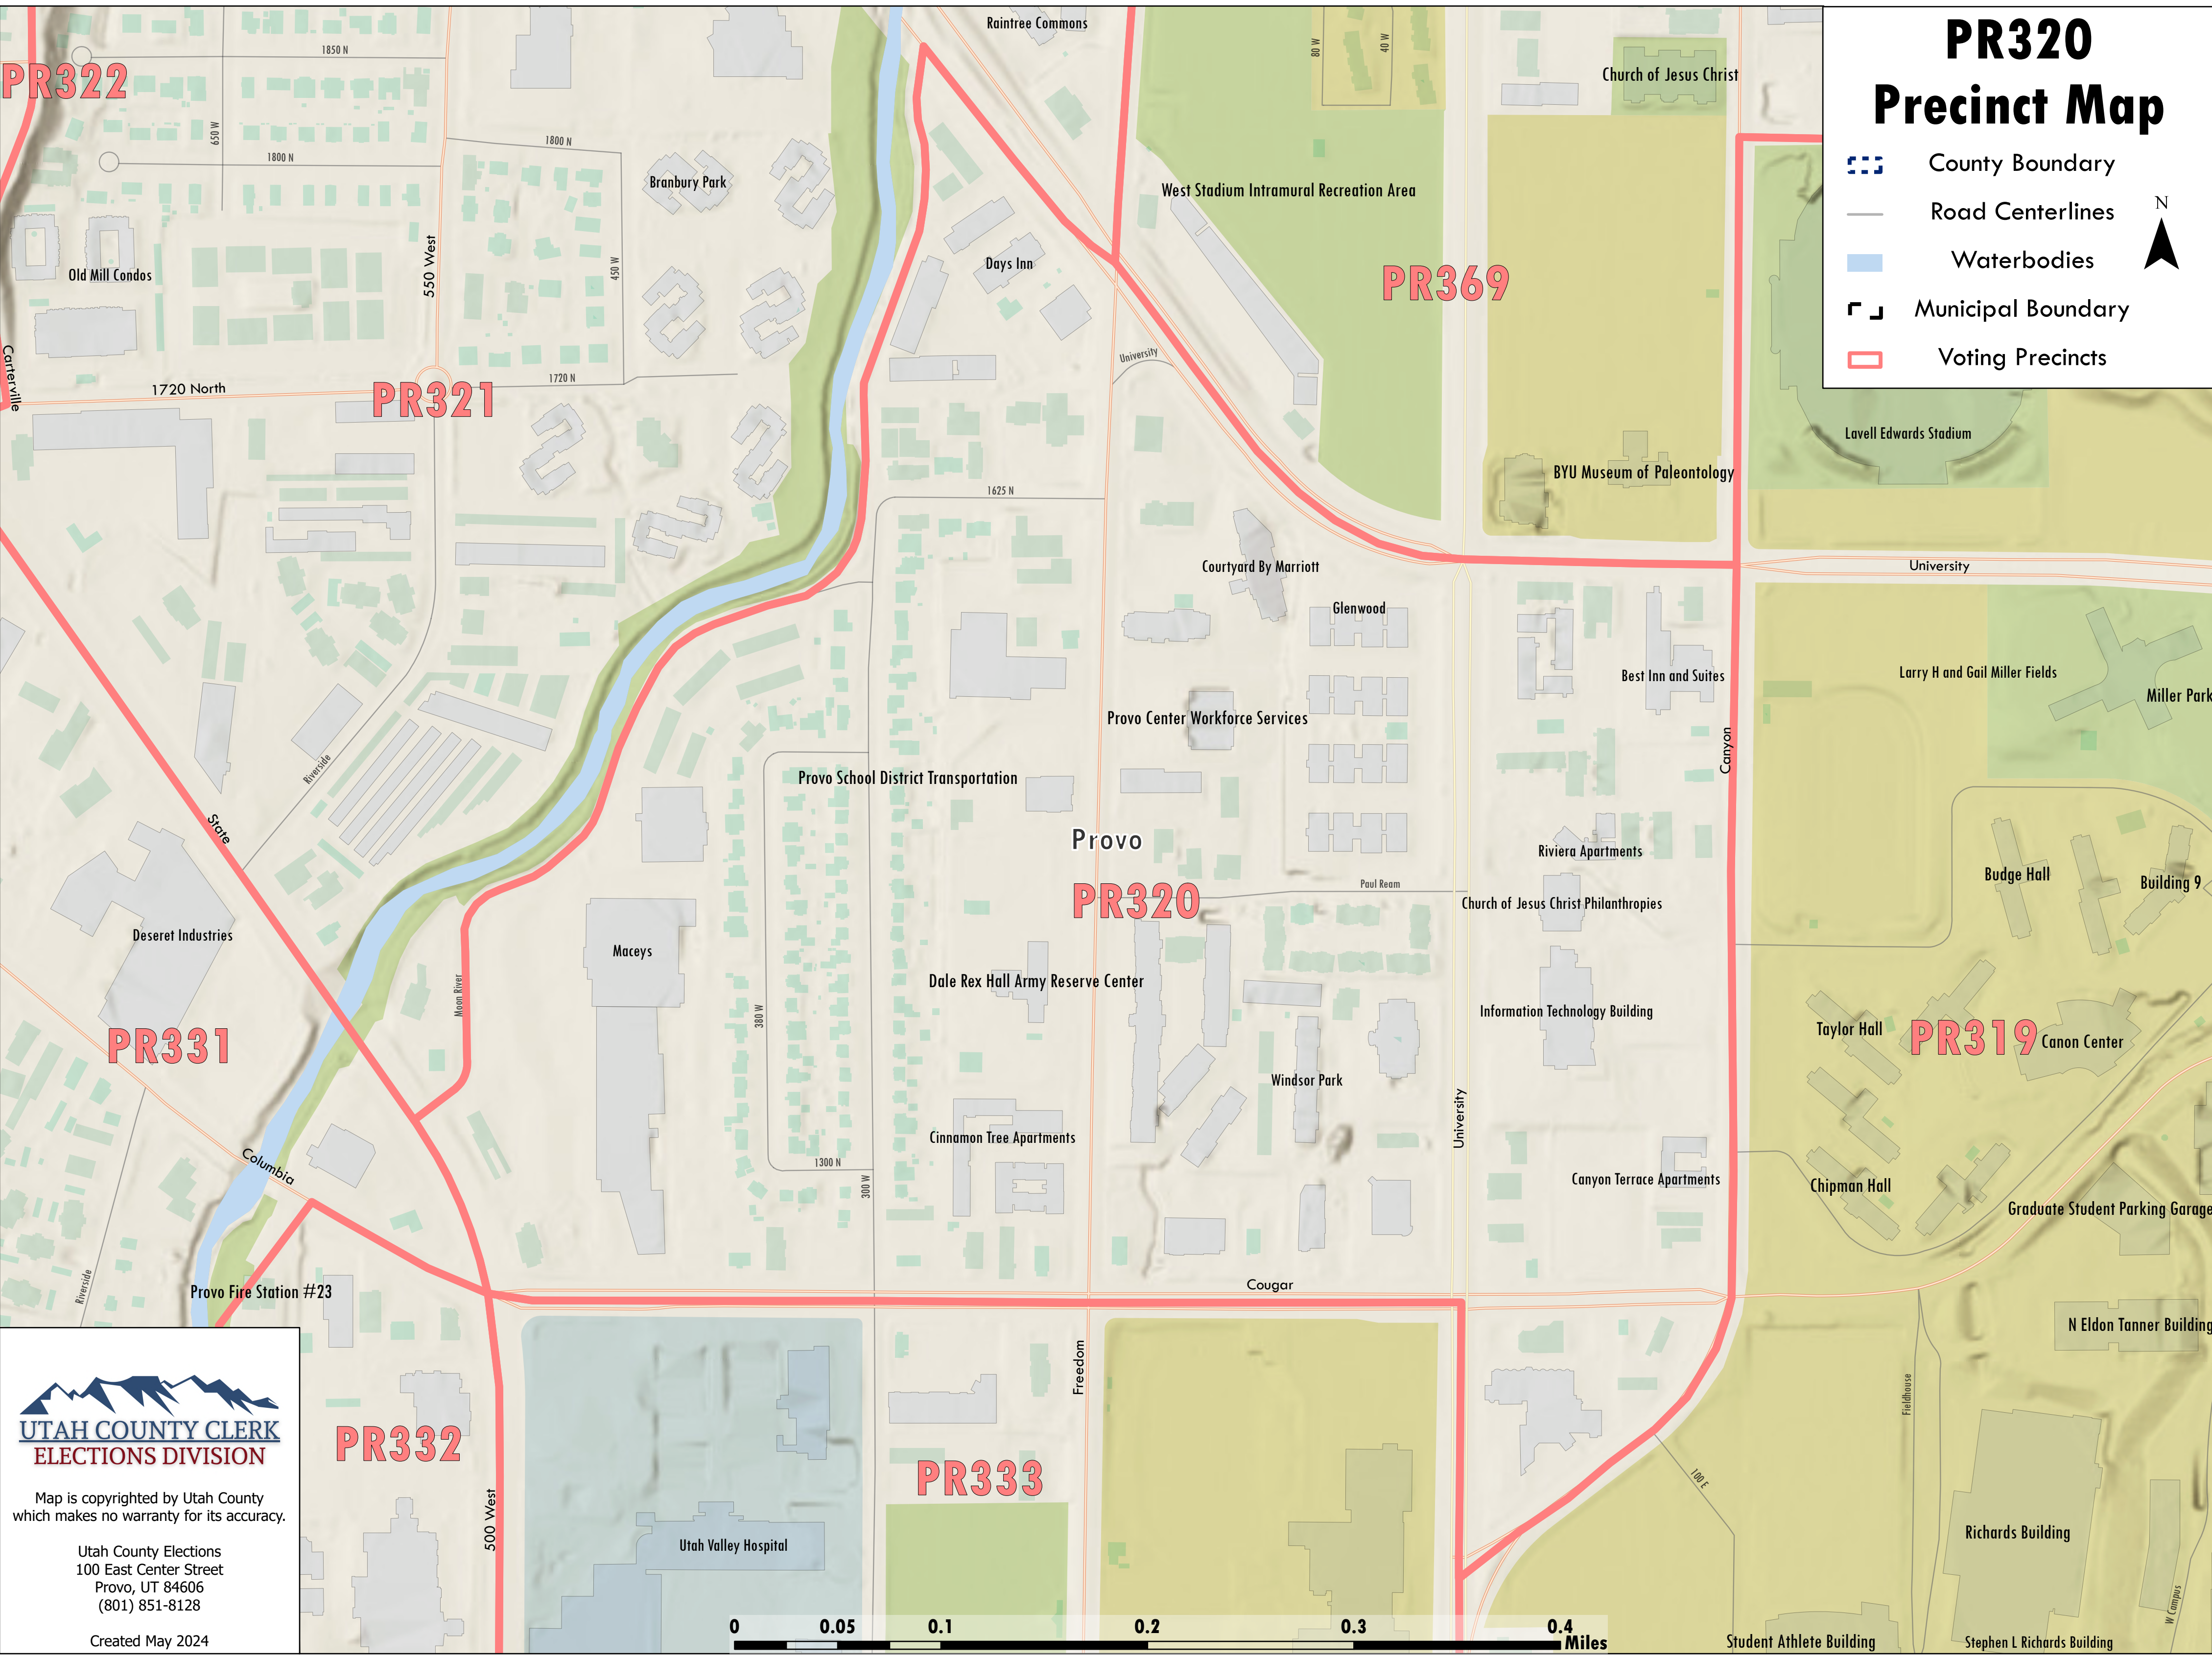

# PR320 Precinct Map

-  County Boundary
-  Road Centerlines
-  Waterbodies
-  Municipal Boundary
-  Voting Precincts

**UTAH COUNTY CLERK  
ELECTIONS DIVISION**

Map is copyrighted by Utah County  
which makes no warranty for its accuracy.

Utah County Elections  
100 East Center Street  
Provo, UT 84606  
(801) 851-8128

Created May 2024