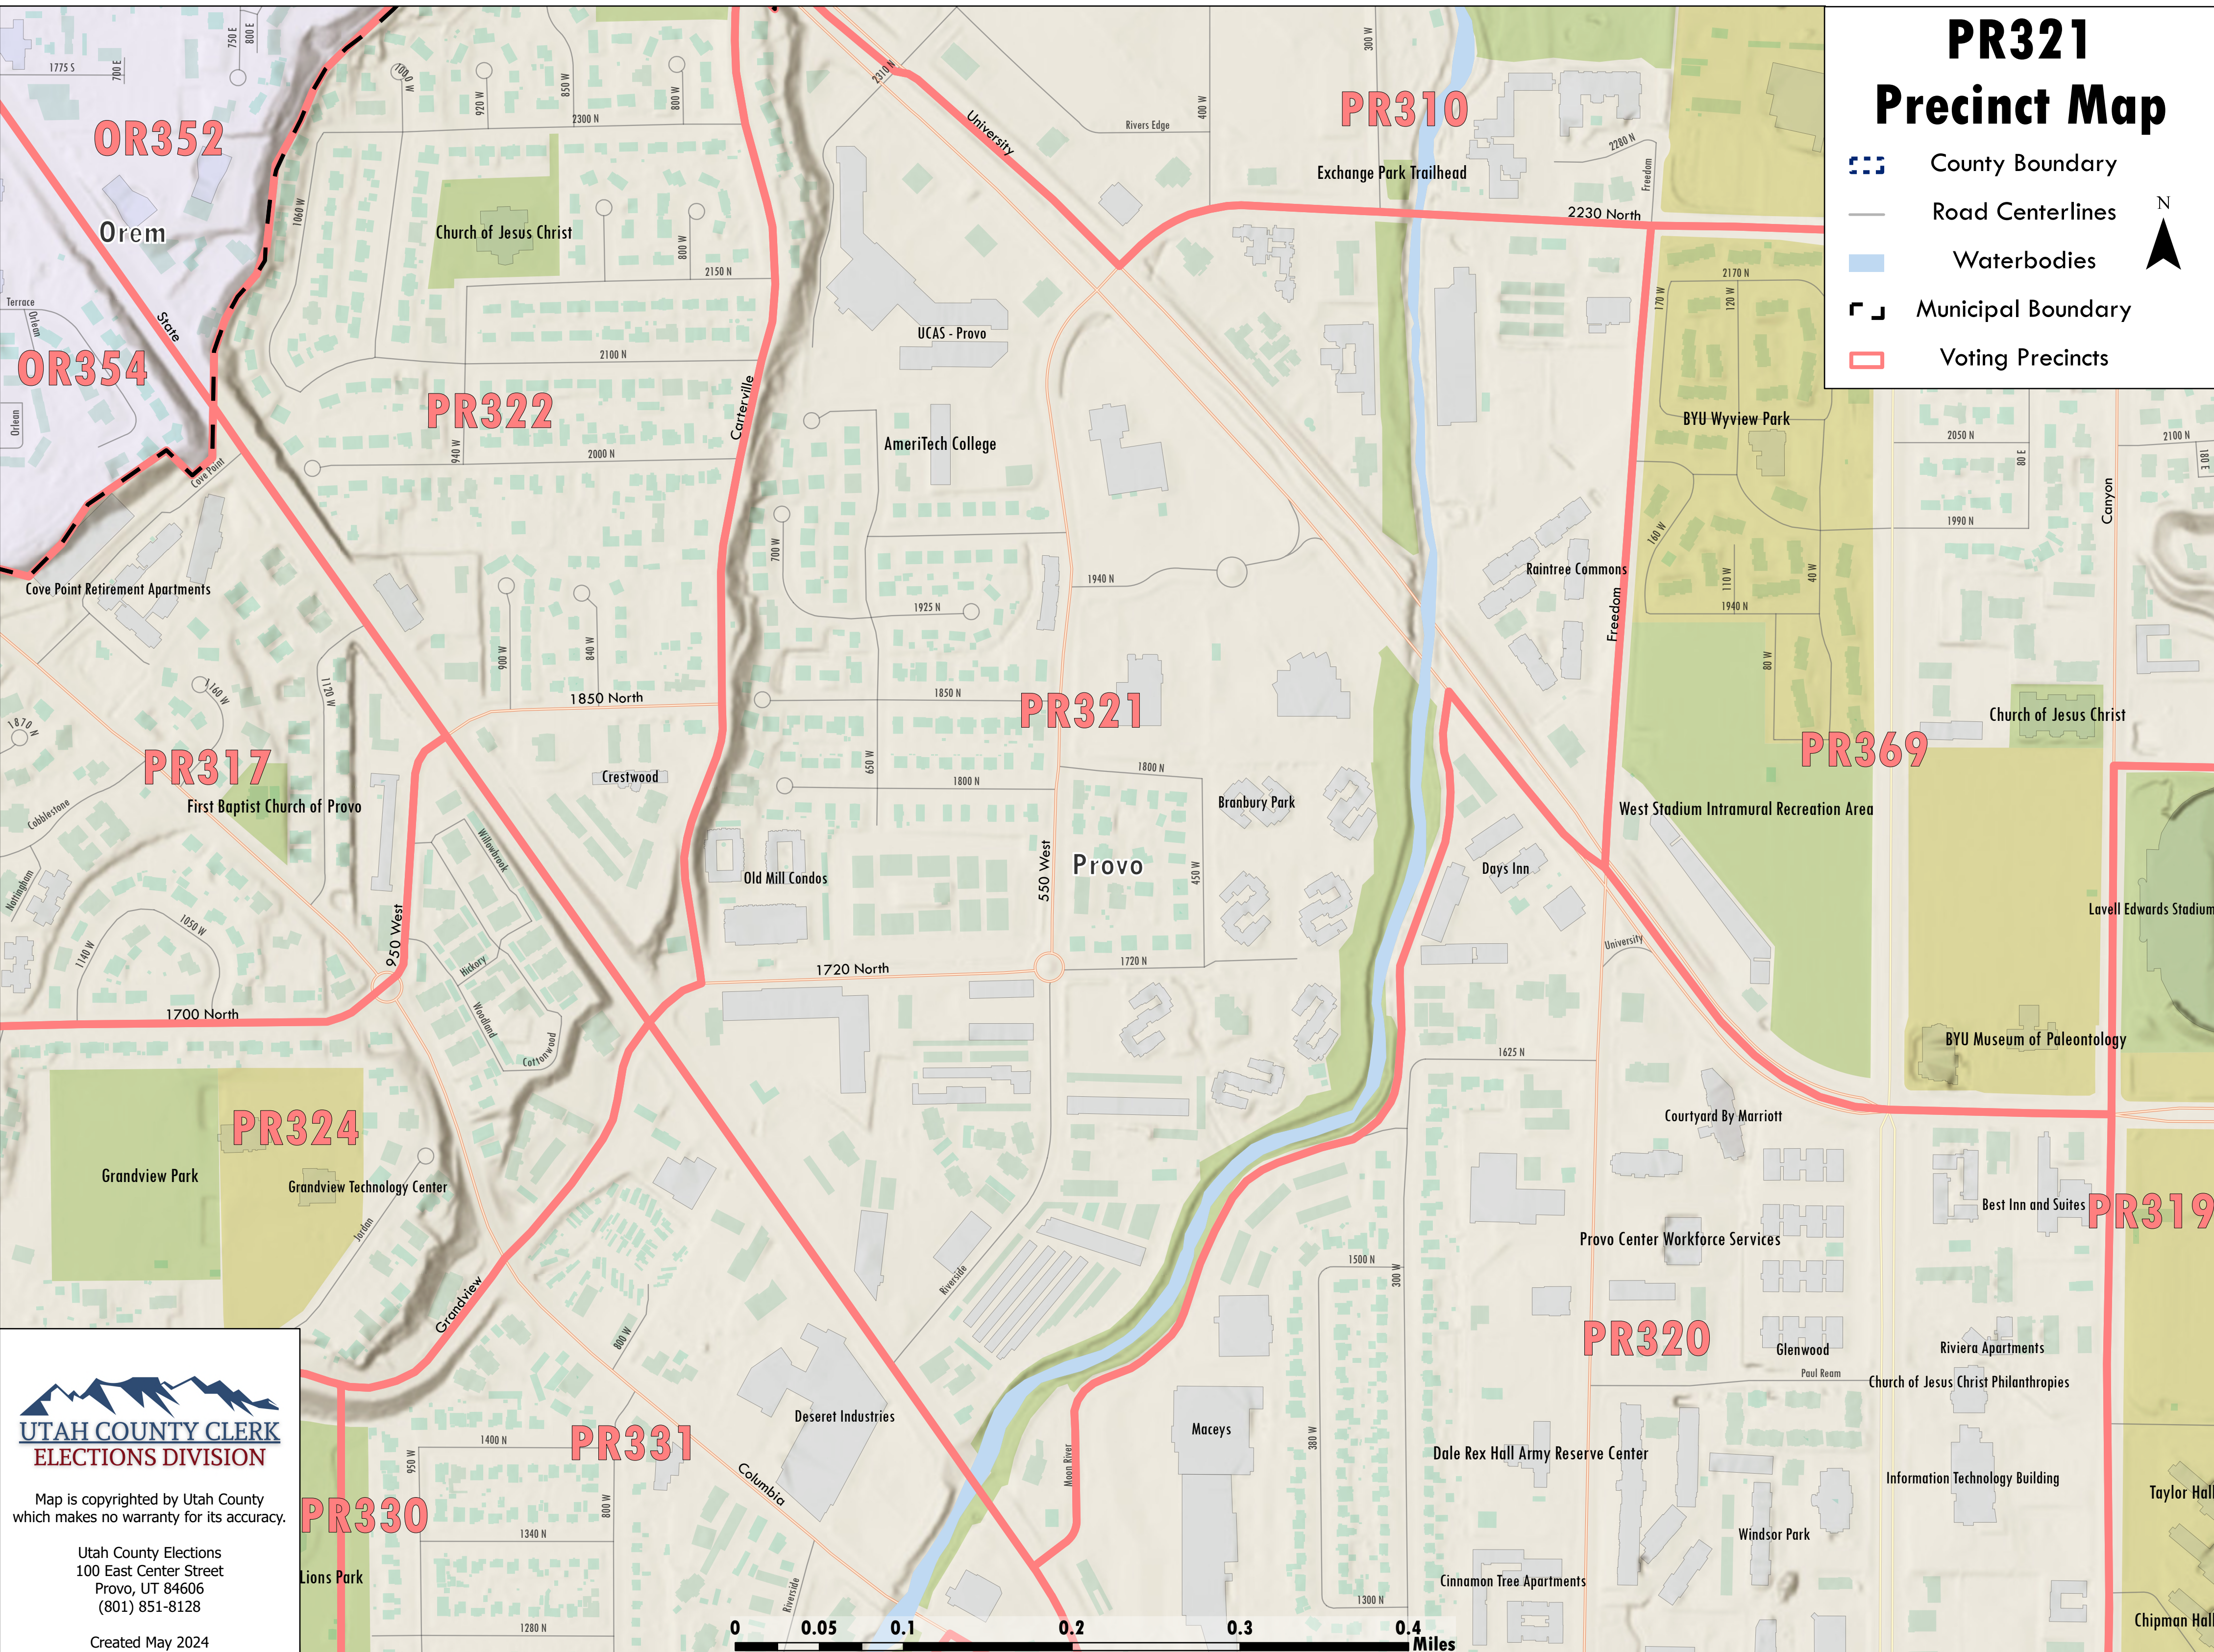

PR321 Precinct Map

-  County Boundary
-  Road Centerlines
-  Waterbodies
-  Municipal Boundary
-  Voting Precincts

Map is copyrighted by Utah County which makes no warranty for its accuracy.

Utah County Elections
 100 East Center Street
 Provo, UT 84606
 (801) 851-8128
 Created May 2024