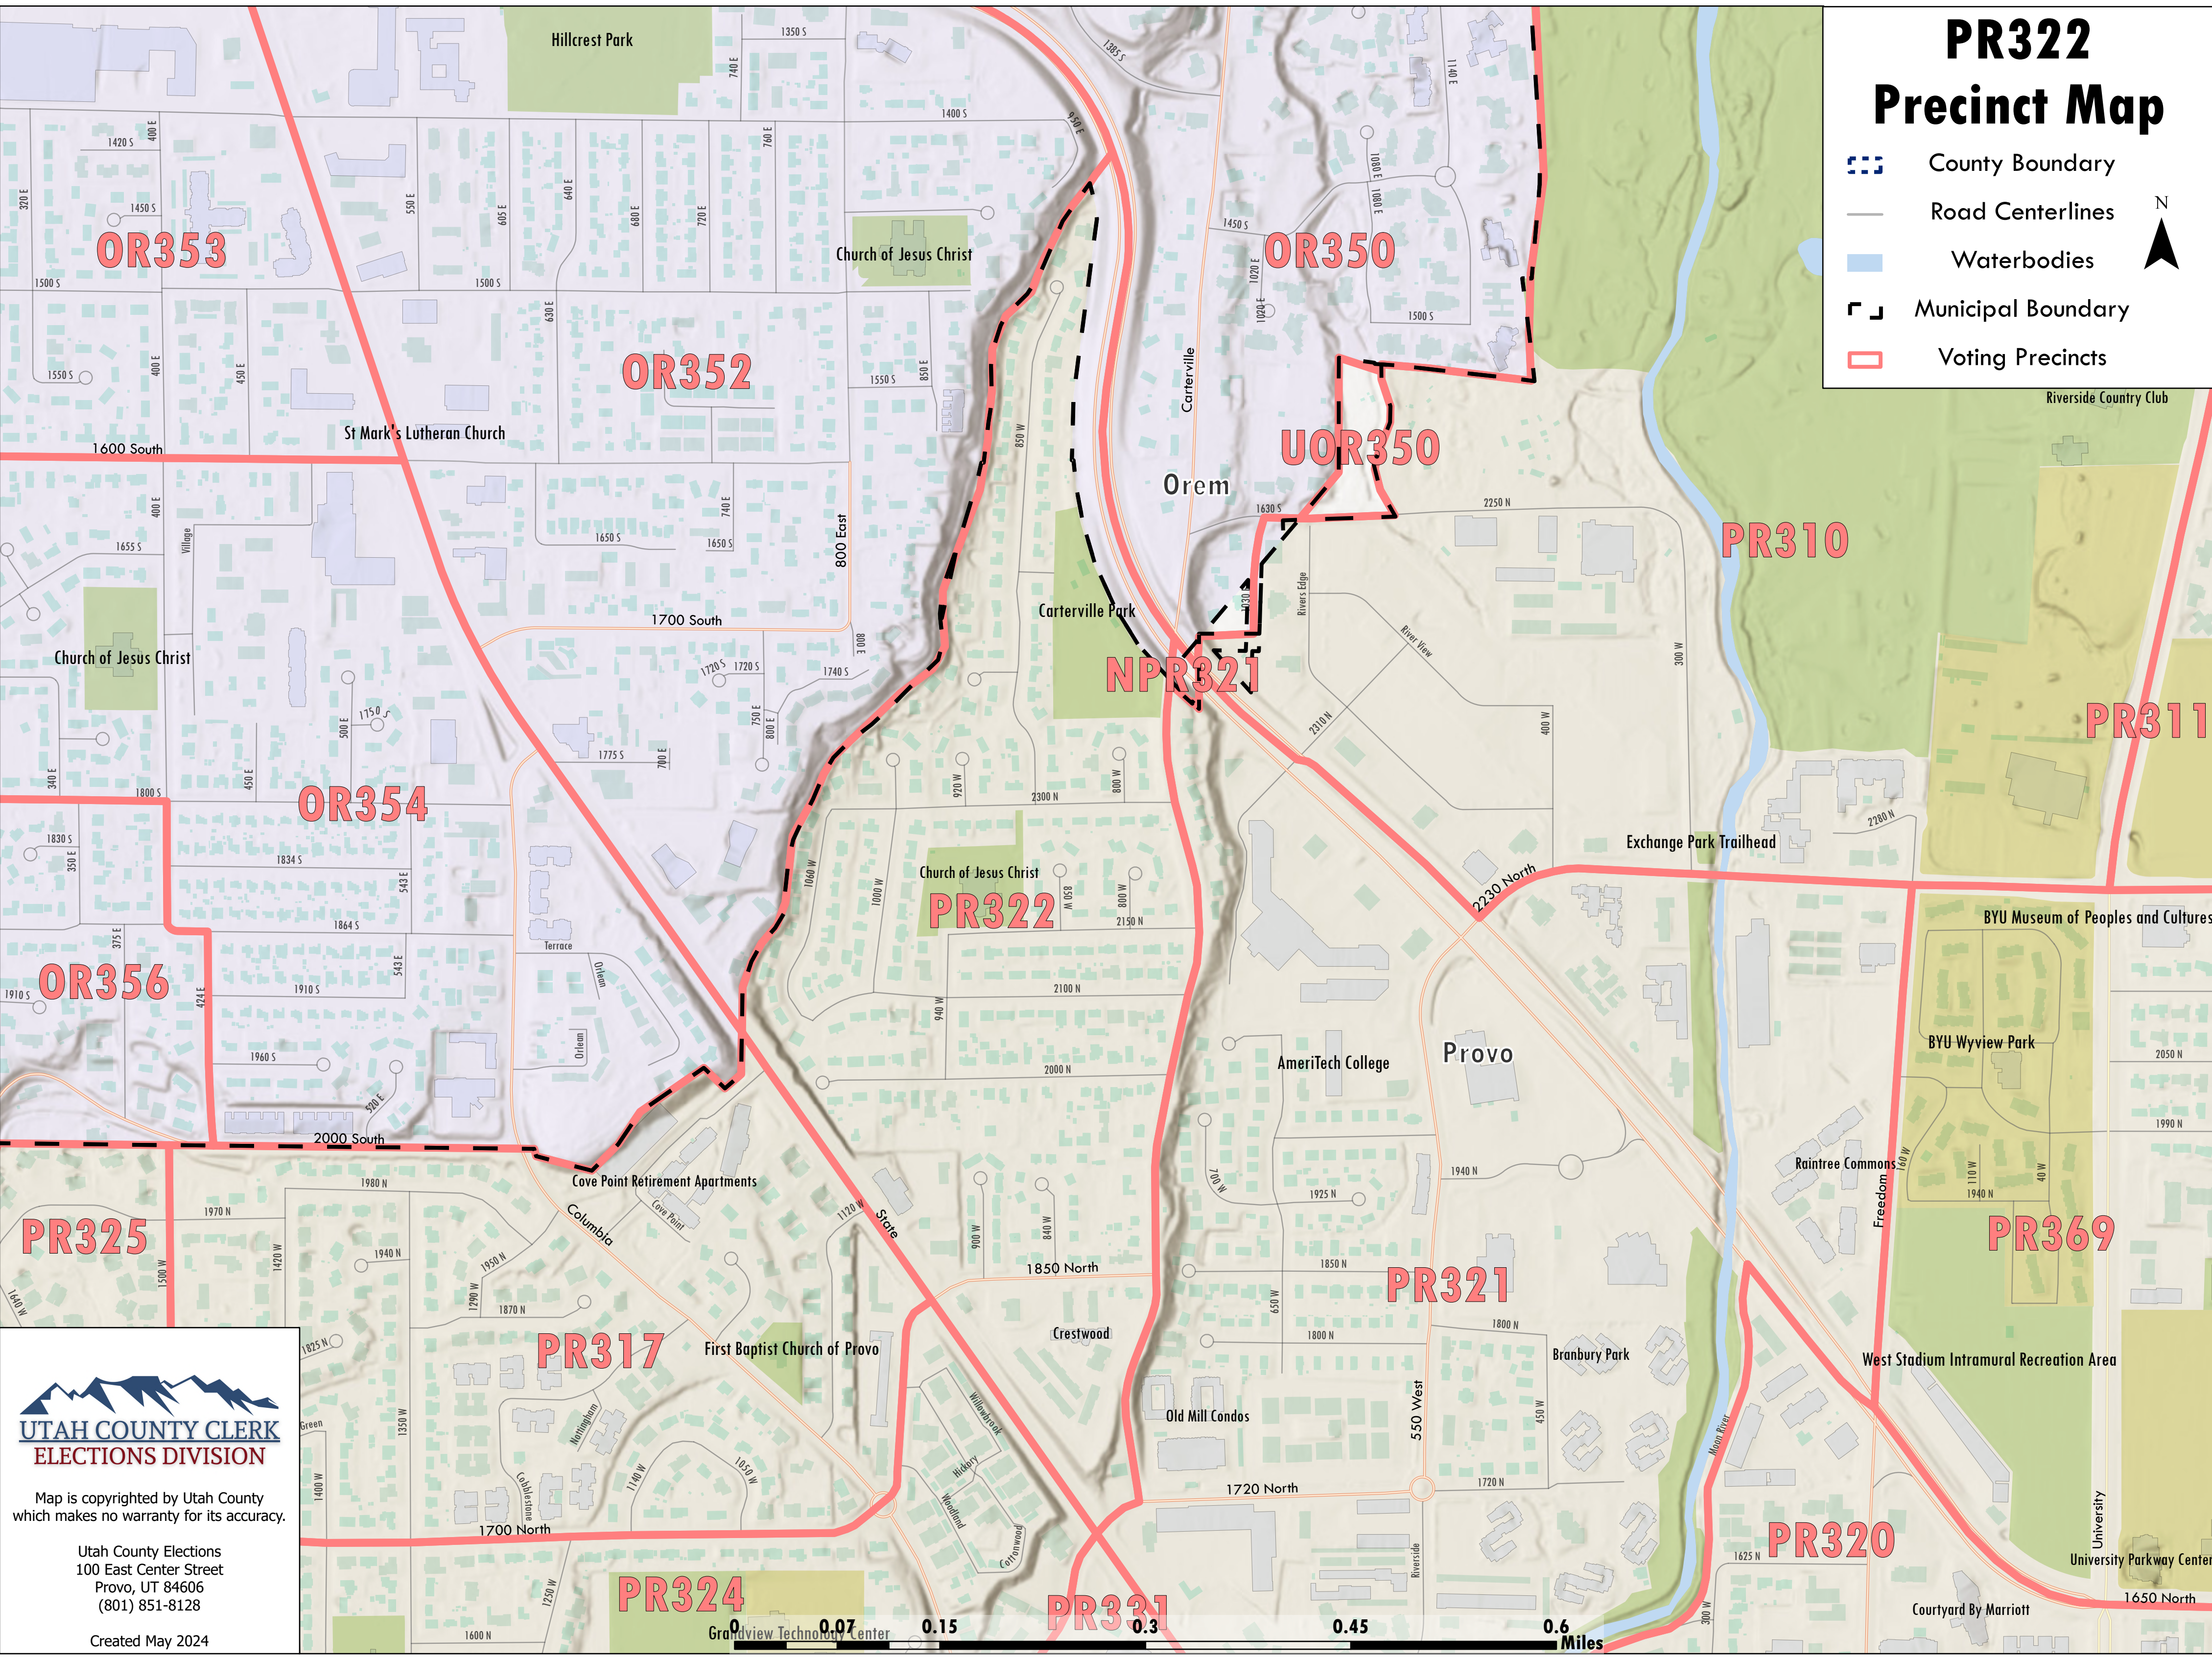

# PR322 Precinct Map

-  County Boundary
-  Road Centerlines
-  Waterbodies
-  Municipal Boundary
-  Voting Precincts

Map is copyrighted by Utah County  
which makes no warranty for its accuracy.

Utah County Elections  
100 East Center Street  
Provo, UT 84606  
(801) 851-8128

Created May 2024