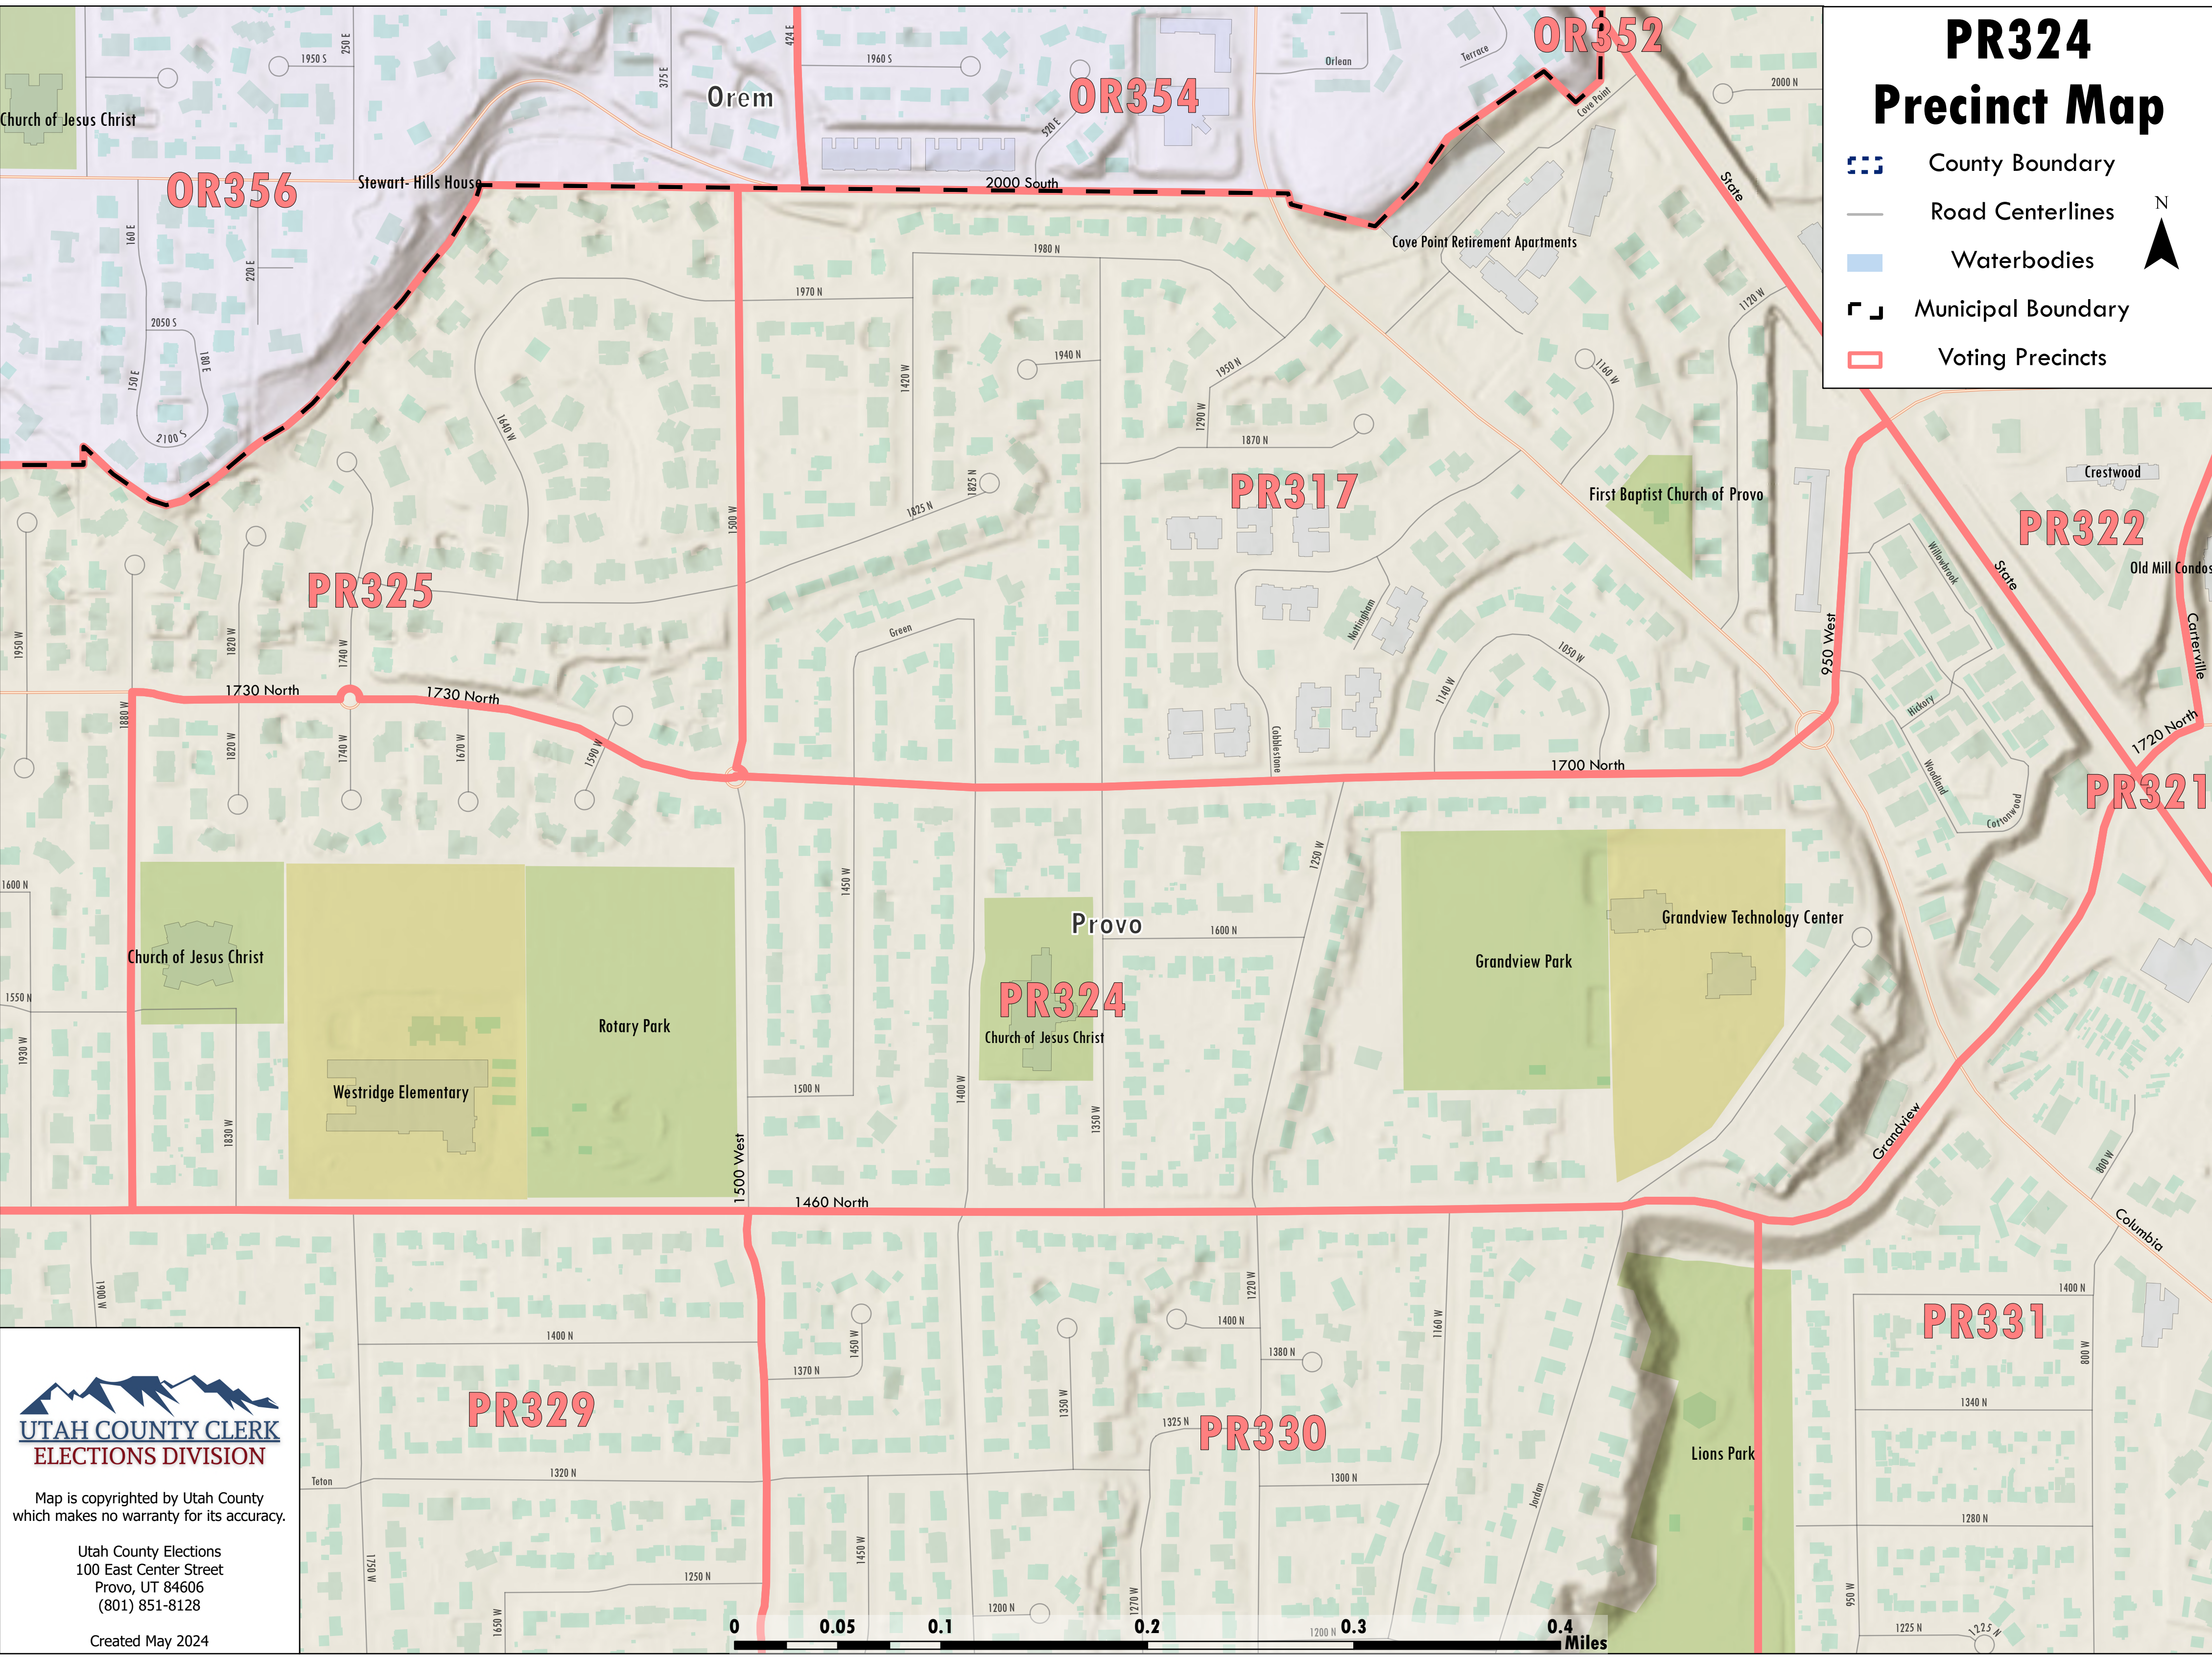

PR324 Precinct Map

-  County Boundary
-  Road Centerlines
-  Waterbodies
-  Municipal Boundary
-  Voting Precincts

UTAH COUNTY CLERK
ELECTIONS DIVISION

Map is copyrighted by Utah County
which makes no warranty for its accuracy.

Utah County Elections
100 East Center Street
Provo, UT 84606
(801) 851-8128

Created May 2024