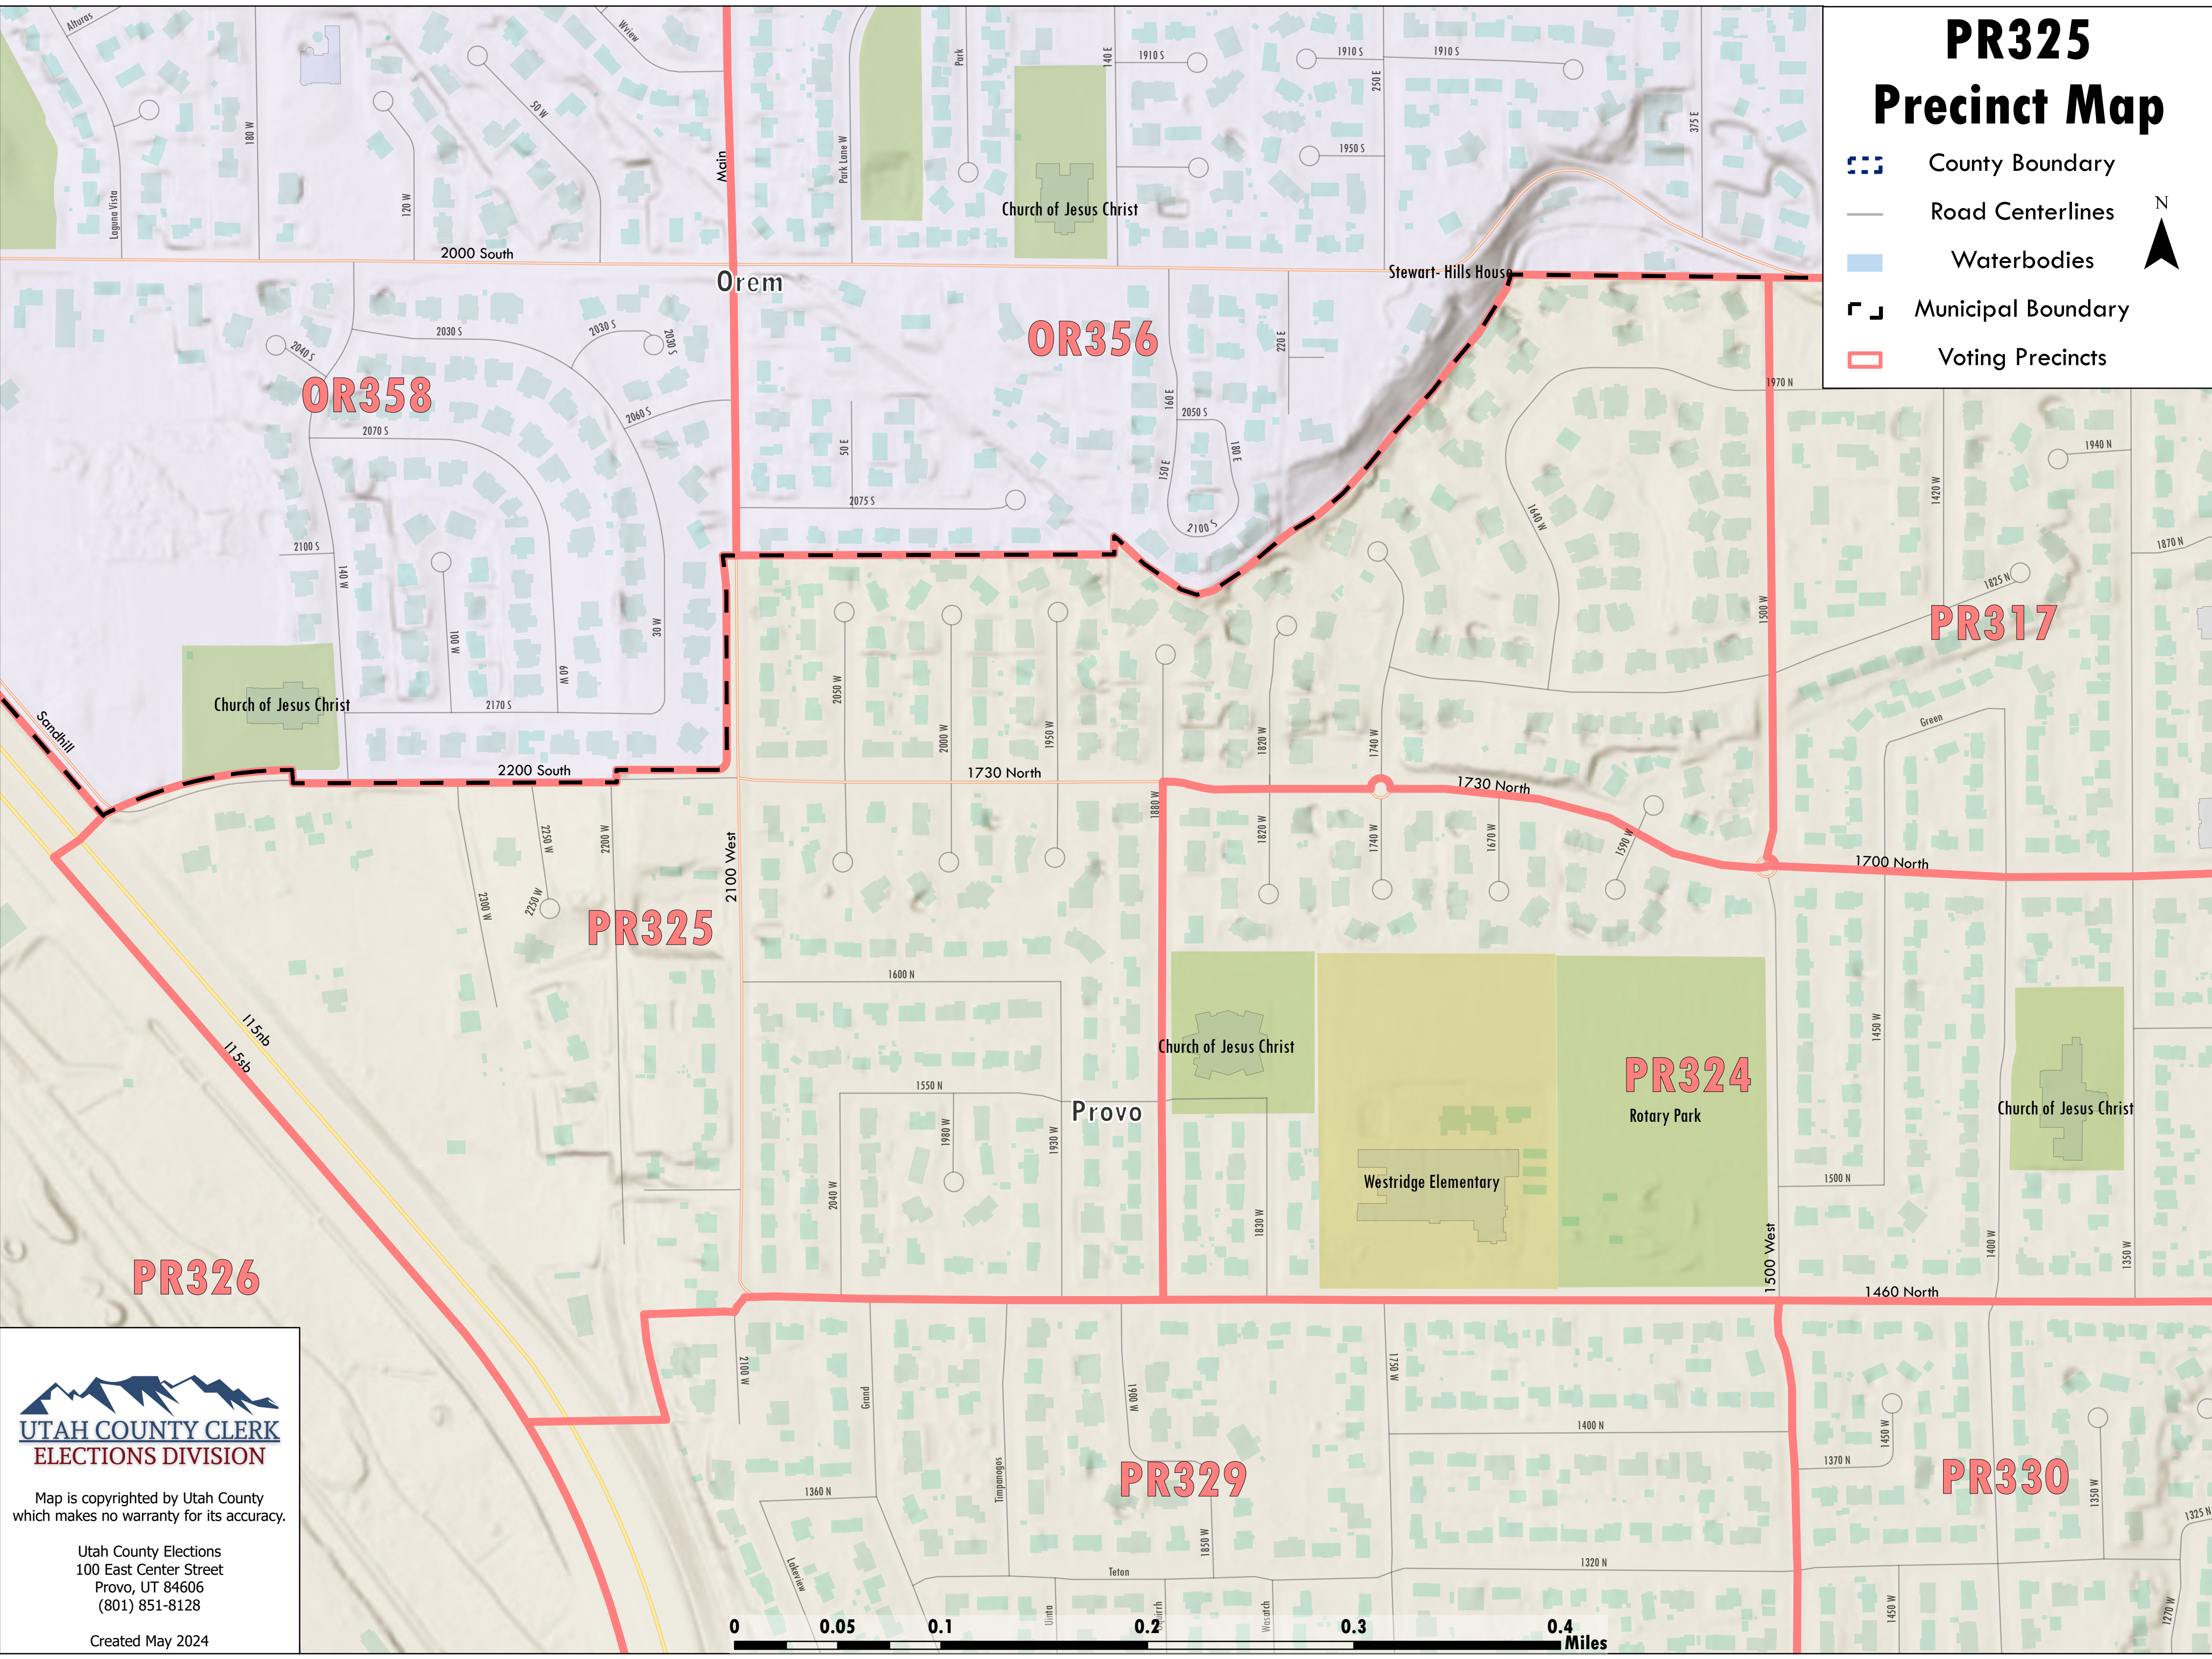

PR325 Precinct Map

-  County Boundary
-  Road Centerlines
-  Waterbodies
-  Municipal Boundary
-  Voting Precincts

Map is copyrighted by Utah County
which makes no warranty for its accuracy.

Utah County Elections
100 East Center Street
Provo, UT 84606
(801) 851-8128

Created May 2024