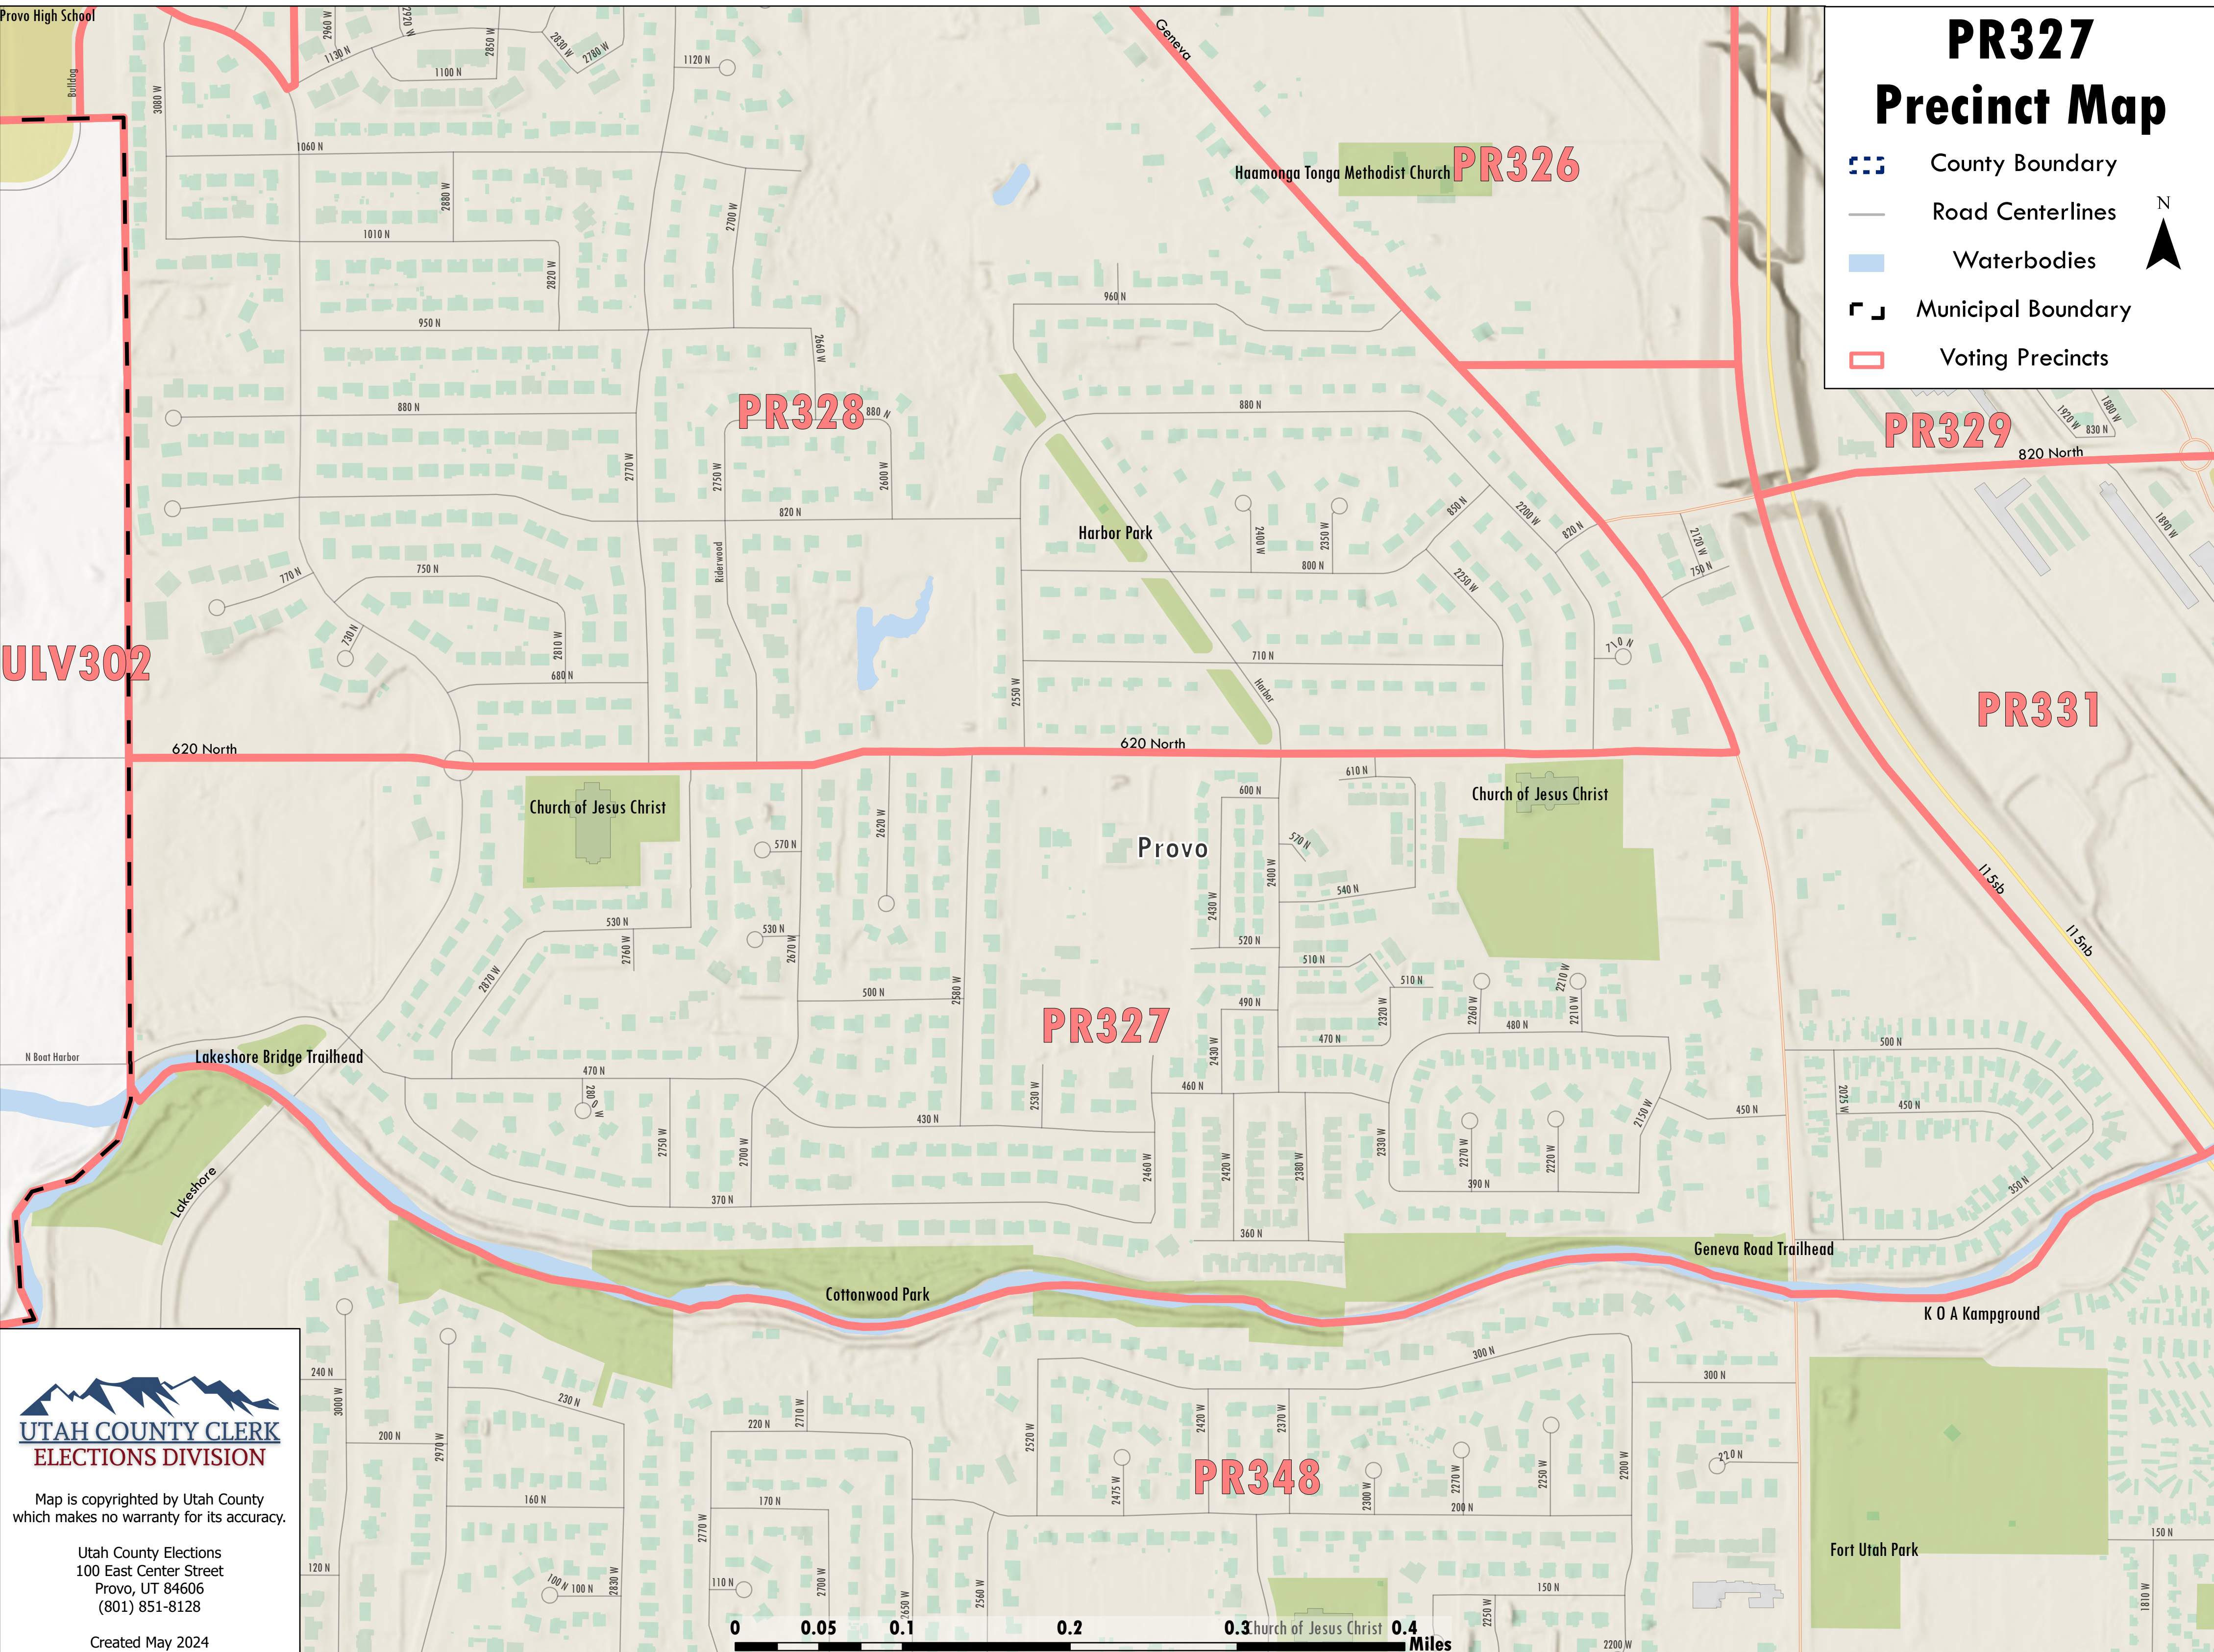

PR327 Precinct Map

-  County Boundary
-  Road Centerlines
-  Waterbodies
-  Municipal Boundary
-  Voting Precincts

ULV302

UTAH COUNTY CLERK
ELECTIONS DIVISION

Map is copyrighted by Utah County
which makes no warranty for its accuracy.

Utah County Elections
100 East Center Street
Provo, UT 84606
(801) 851-8128

Created May 2024