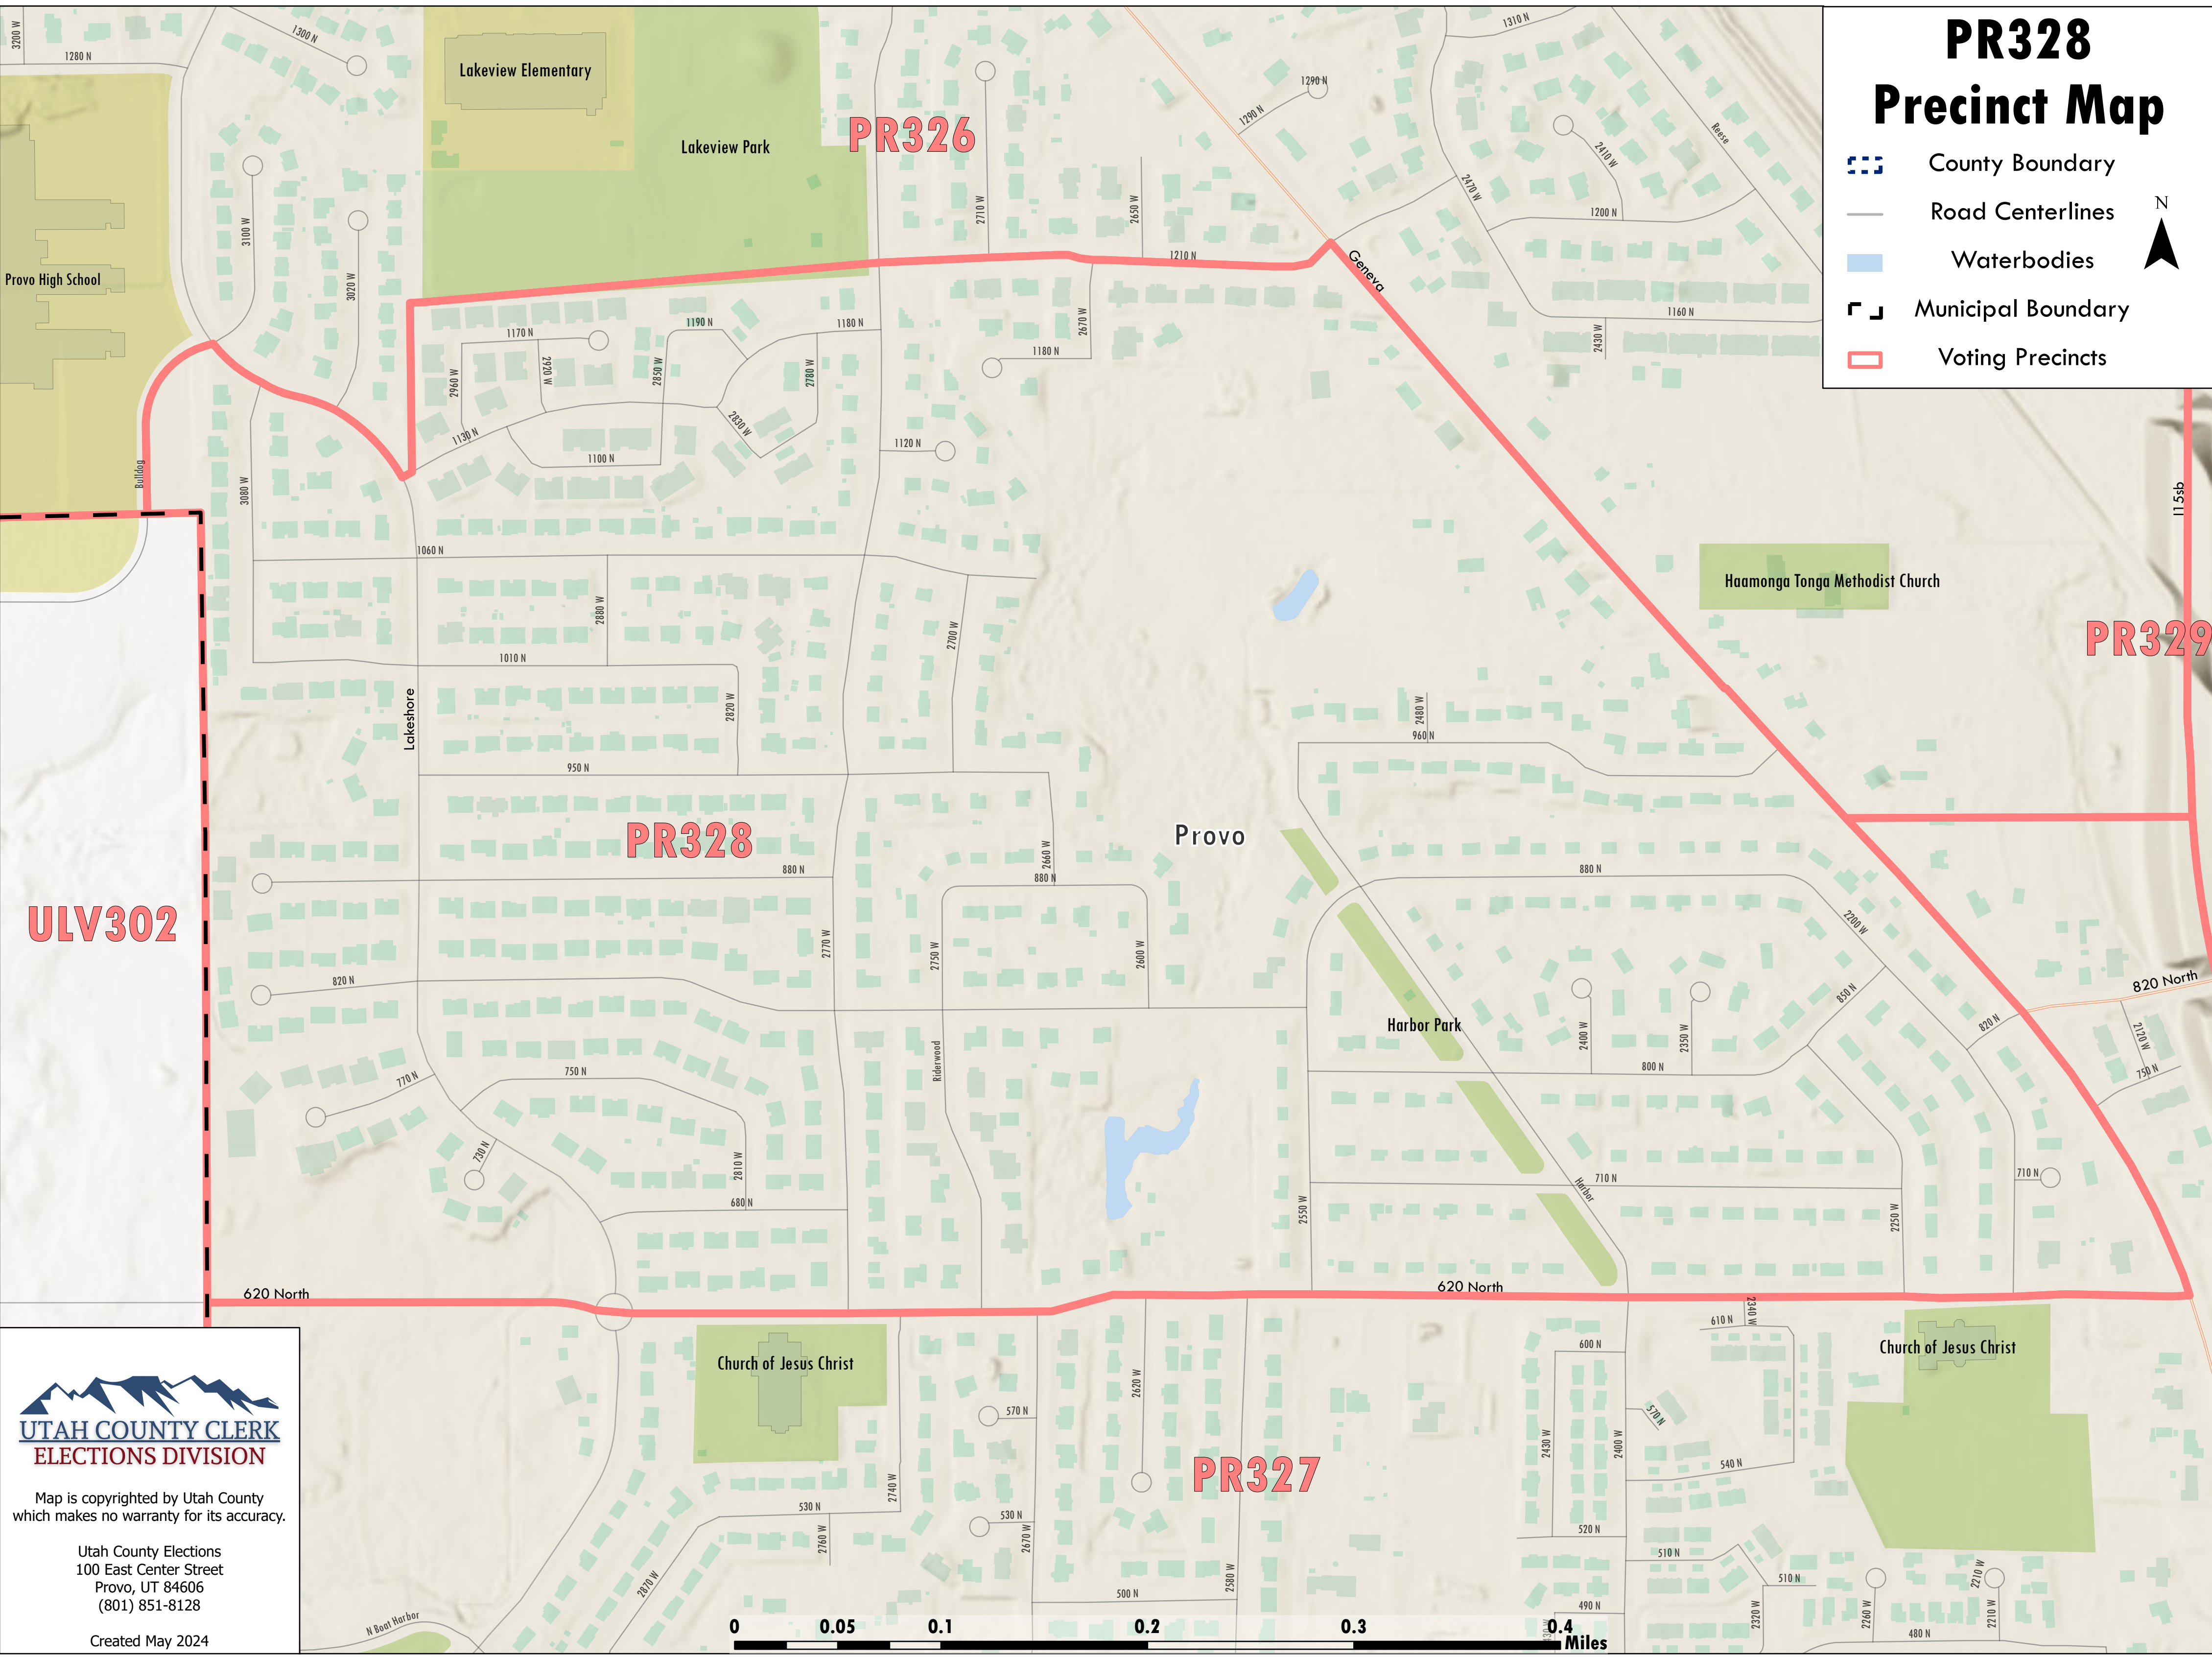

PR328 Precinct Map

-  County Boundary
-  Road Centerlines
-  Waterbodies
-  Municipal Boundary
-  Voting Precincts

Map is copyrighted by Utah County which makes no warranty for its accuracy.

Utah County Elections
100 East Center Street
Provo, UT 84606
(801) 851-8128

Created May 2024