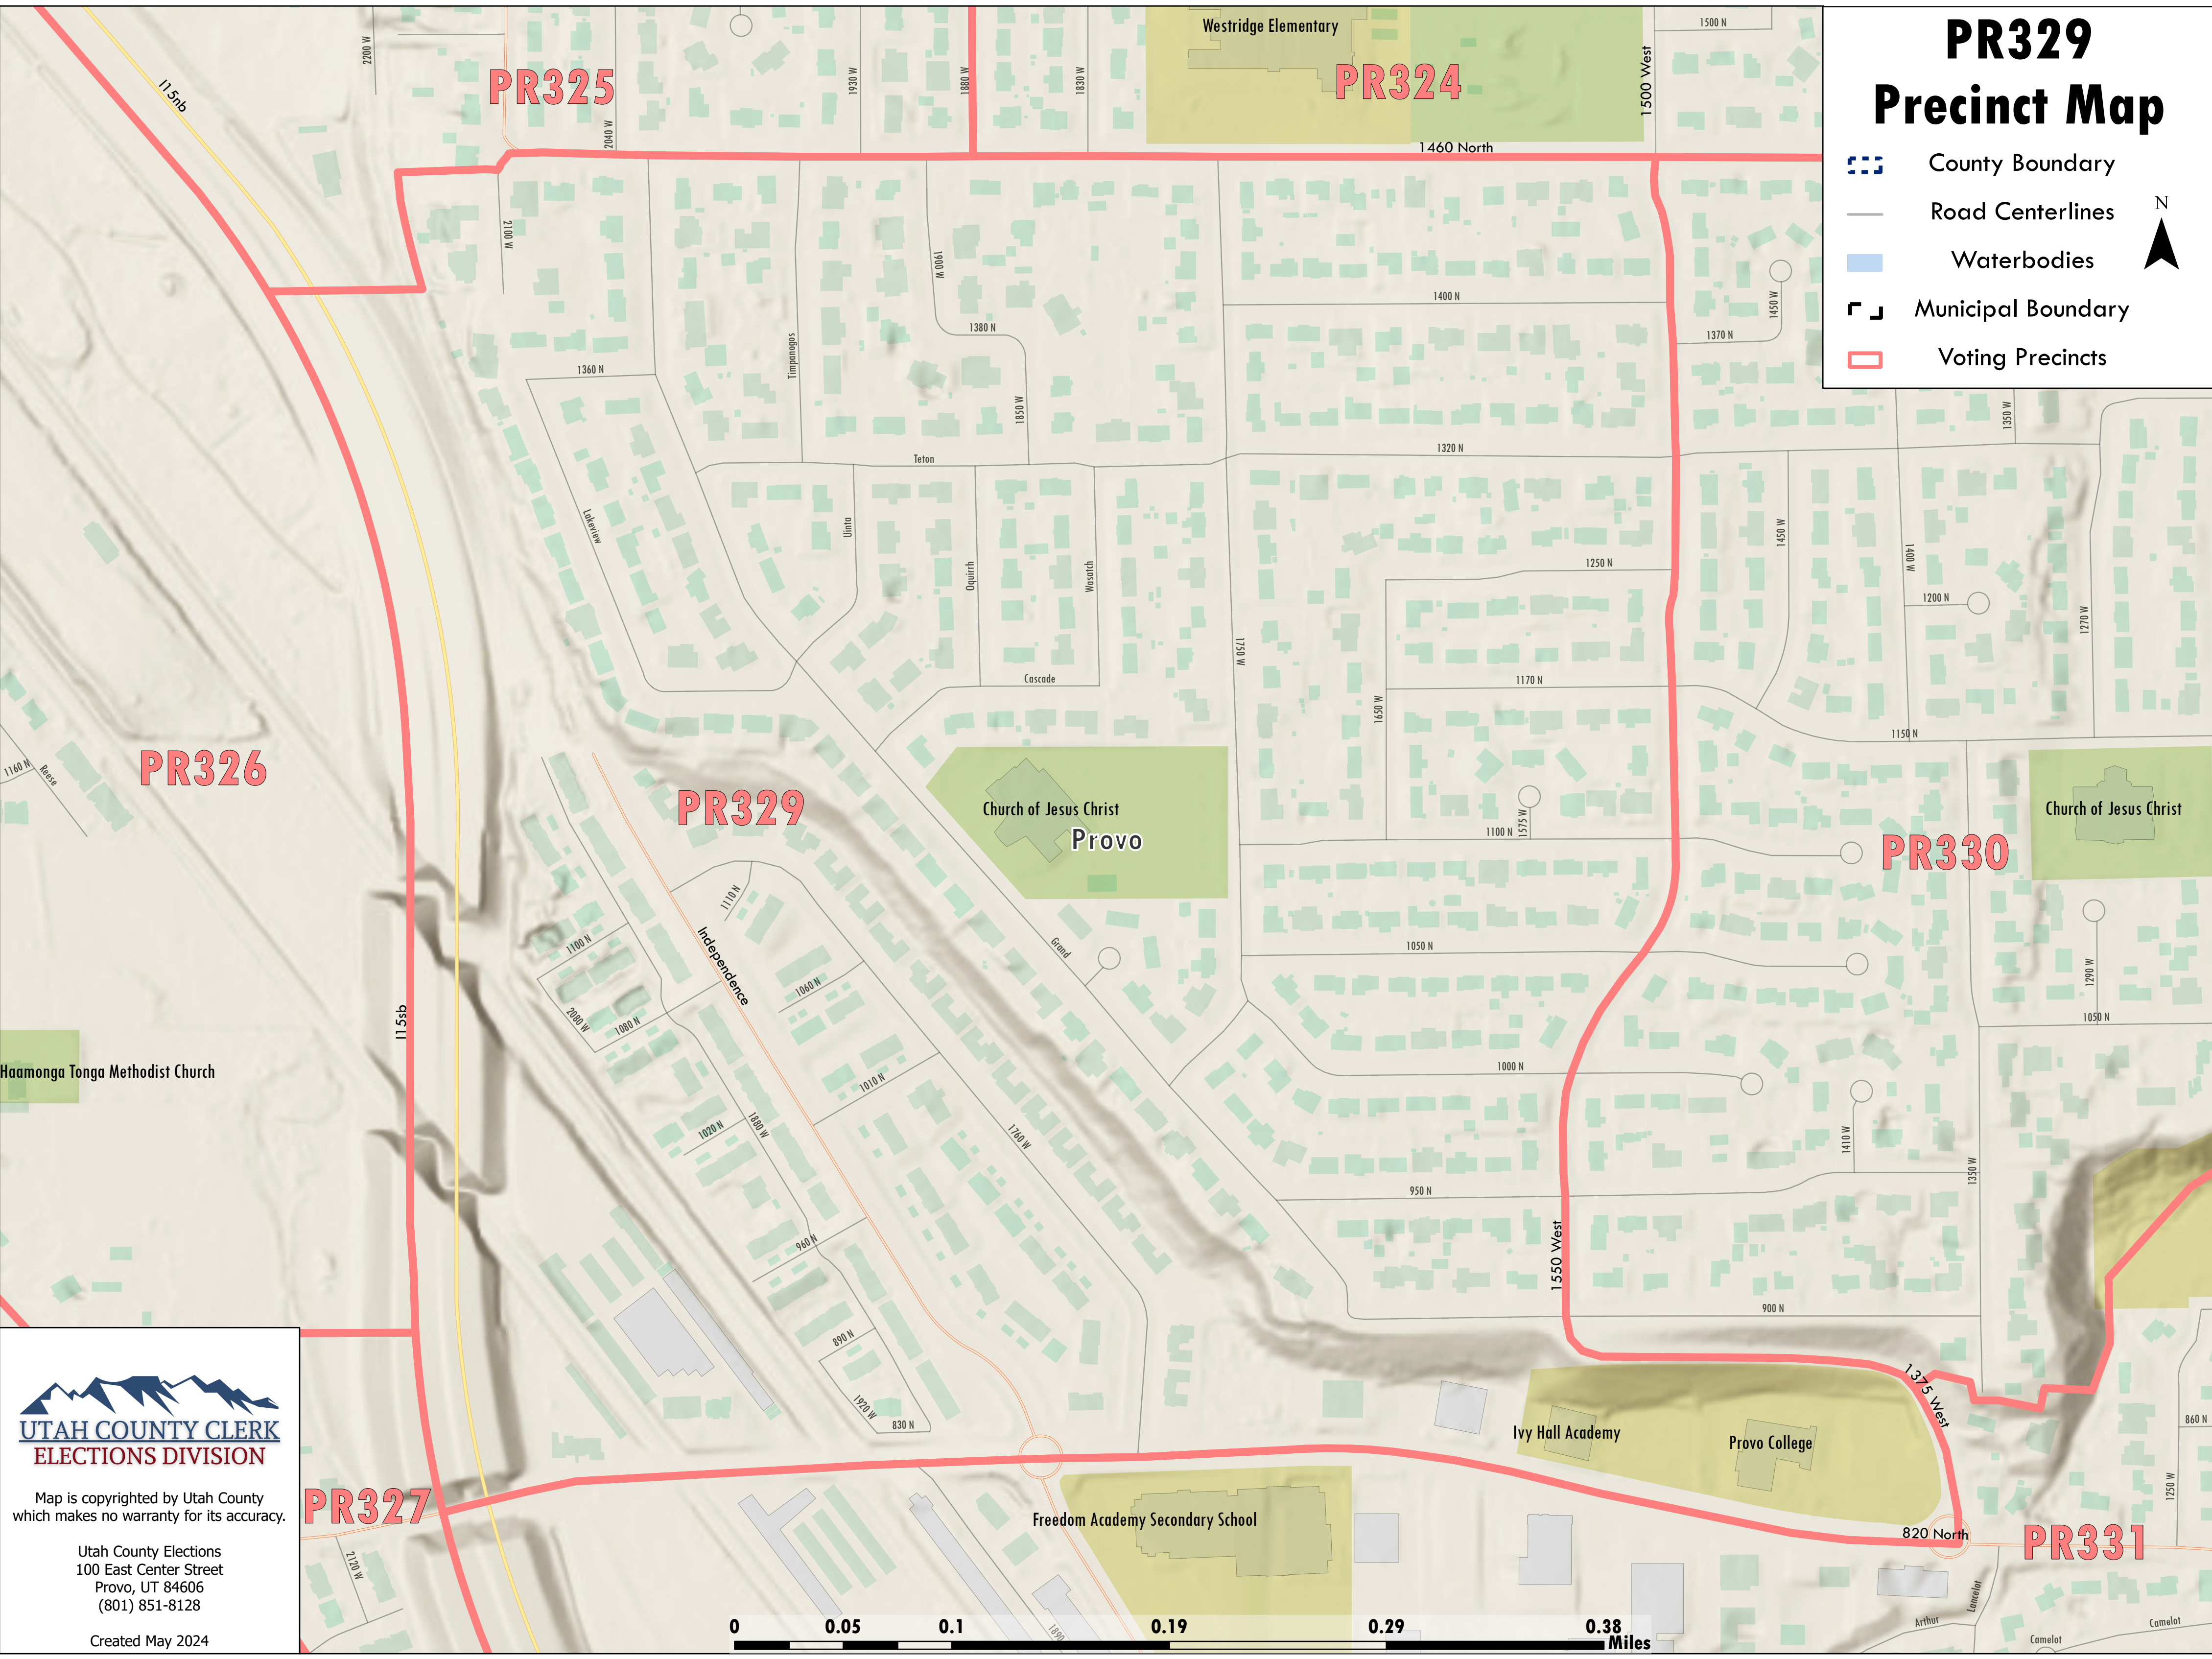

PR329 Precinct Map

-  County Boundary
-  Road Centerlines
-  Waterbodies
-  Municipal Boundary
-  Voting Precincts

Map is copyrighted by Utah County which makes no warranty for its accuracy.

Utah County Elections
100 East Center Street
Provo, UT 84606
(801) 851-8128

Created May 2024

PR327