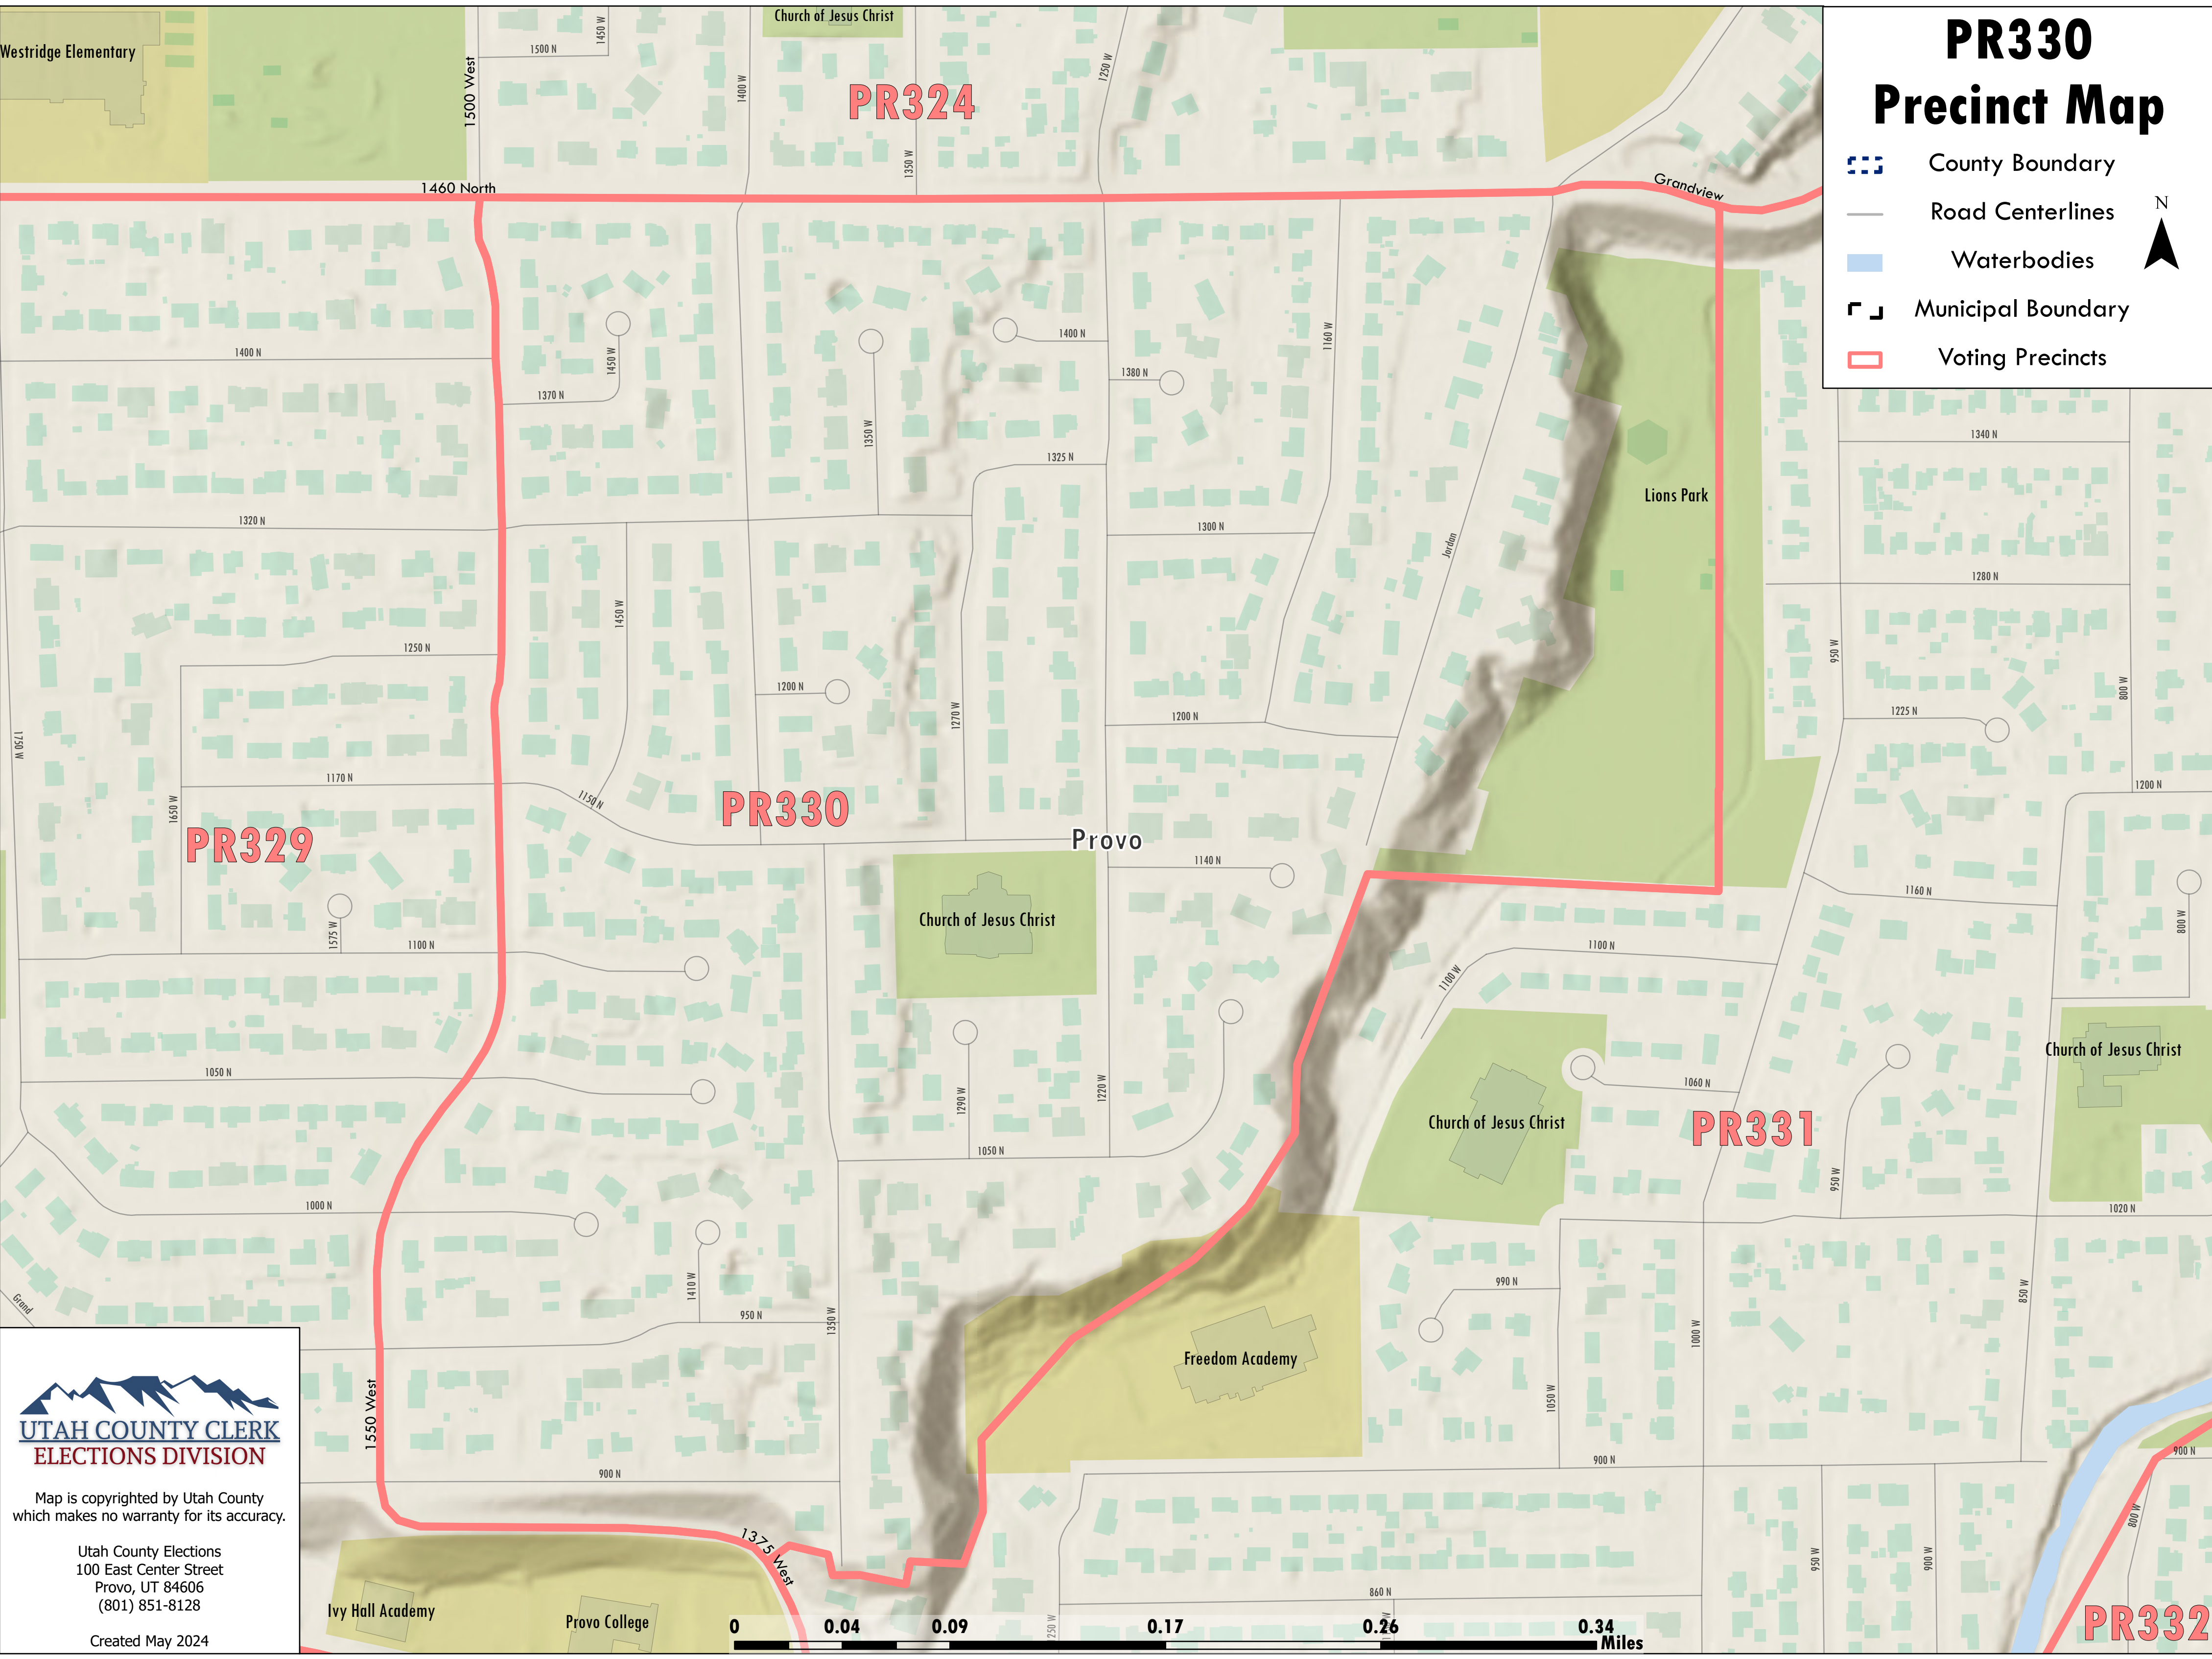

PR330 Precinct Map

-  County Boundary
-  Road Centerlines
-  Waterbodies
-  Municipal Boundary
-  Voting Precincts

Map is copyrighted by Utah County which makes no warranty for its accuracy.

Utah County Elections
100 East Center Street
Provo, UT 84606
(801) 851-8128

Created May 2024