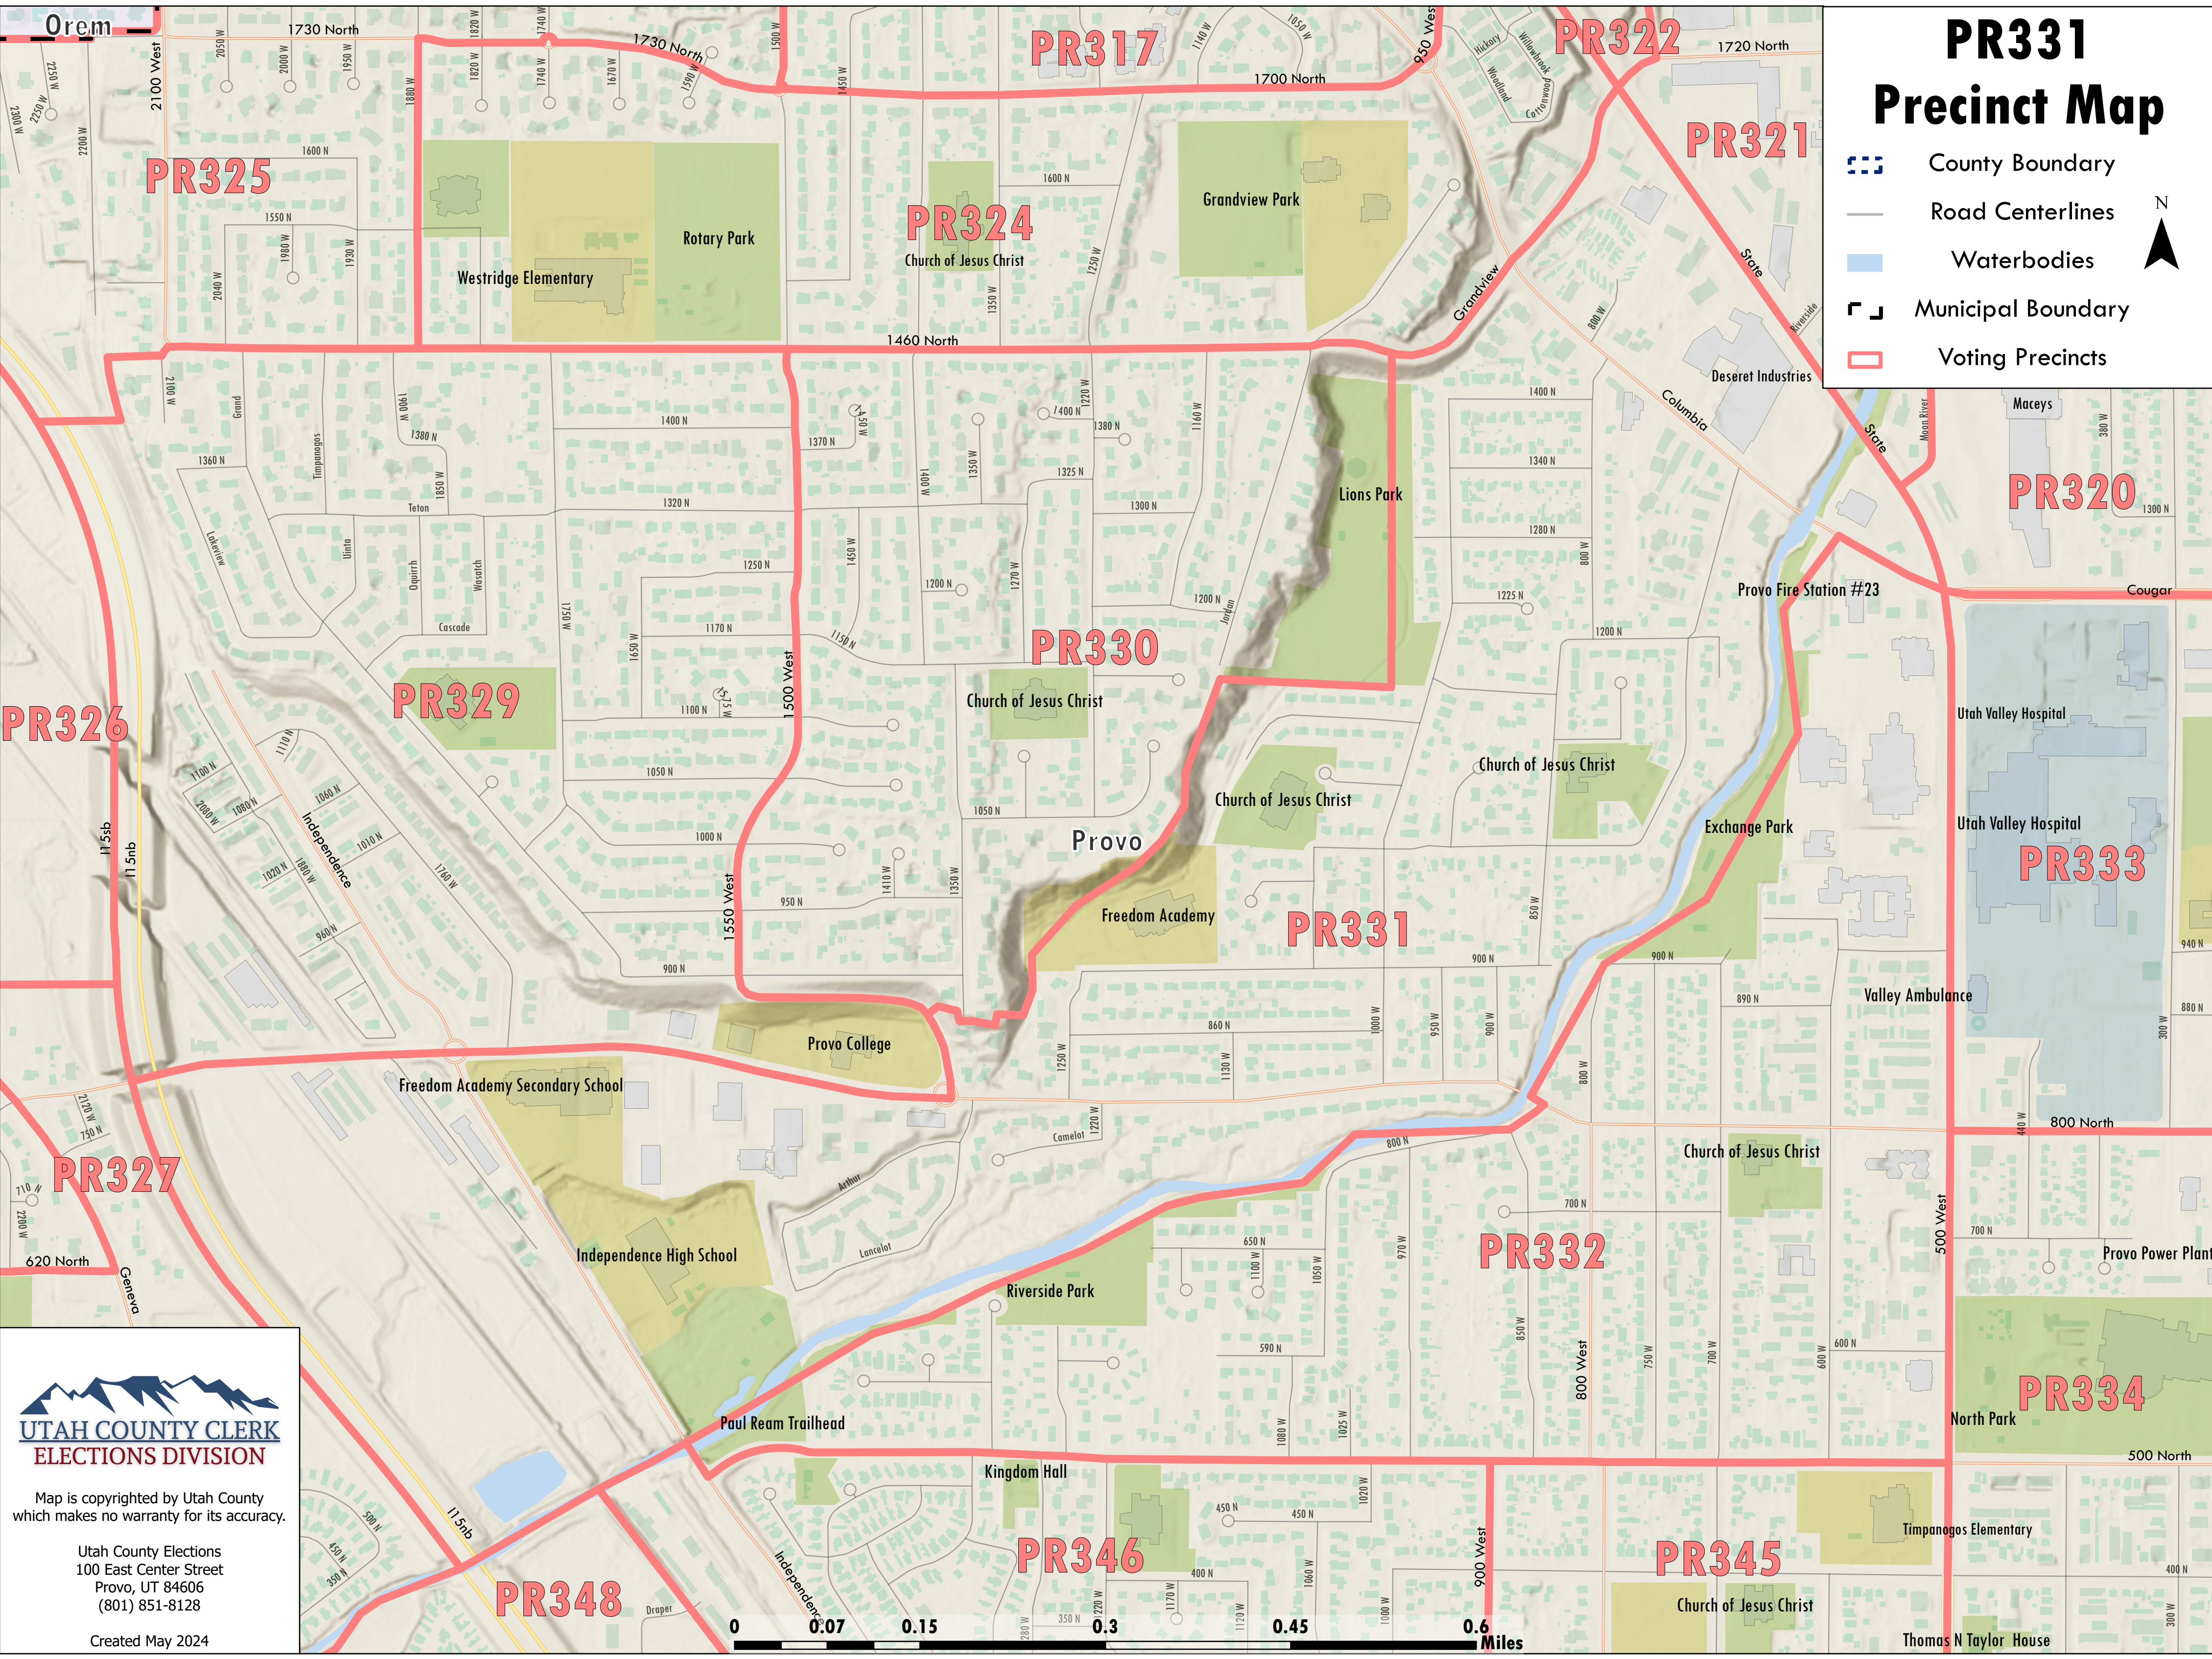

PR331 Precinct Map

-  County Boundary
-  Road Centerlines
-  Waterbodies
-  Municipal Boundary
-  Voting Precincts

**UTAH COUNTY CLERK
ELECTIONS DIVISION**

Map is copyrighted by Utah County
which makes no warranty for its accuracy.

Utah County Elections
100 East Center Street
Provo, UT 84606
(801) 851-8128

Created May 2024