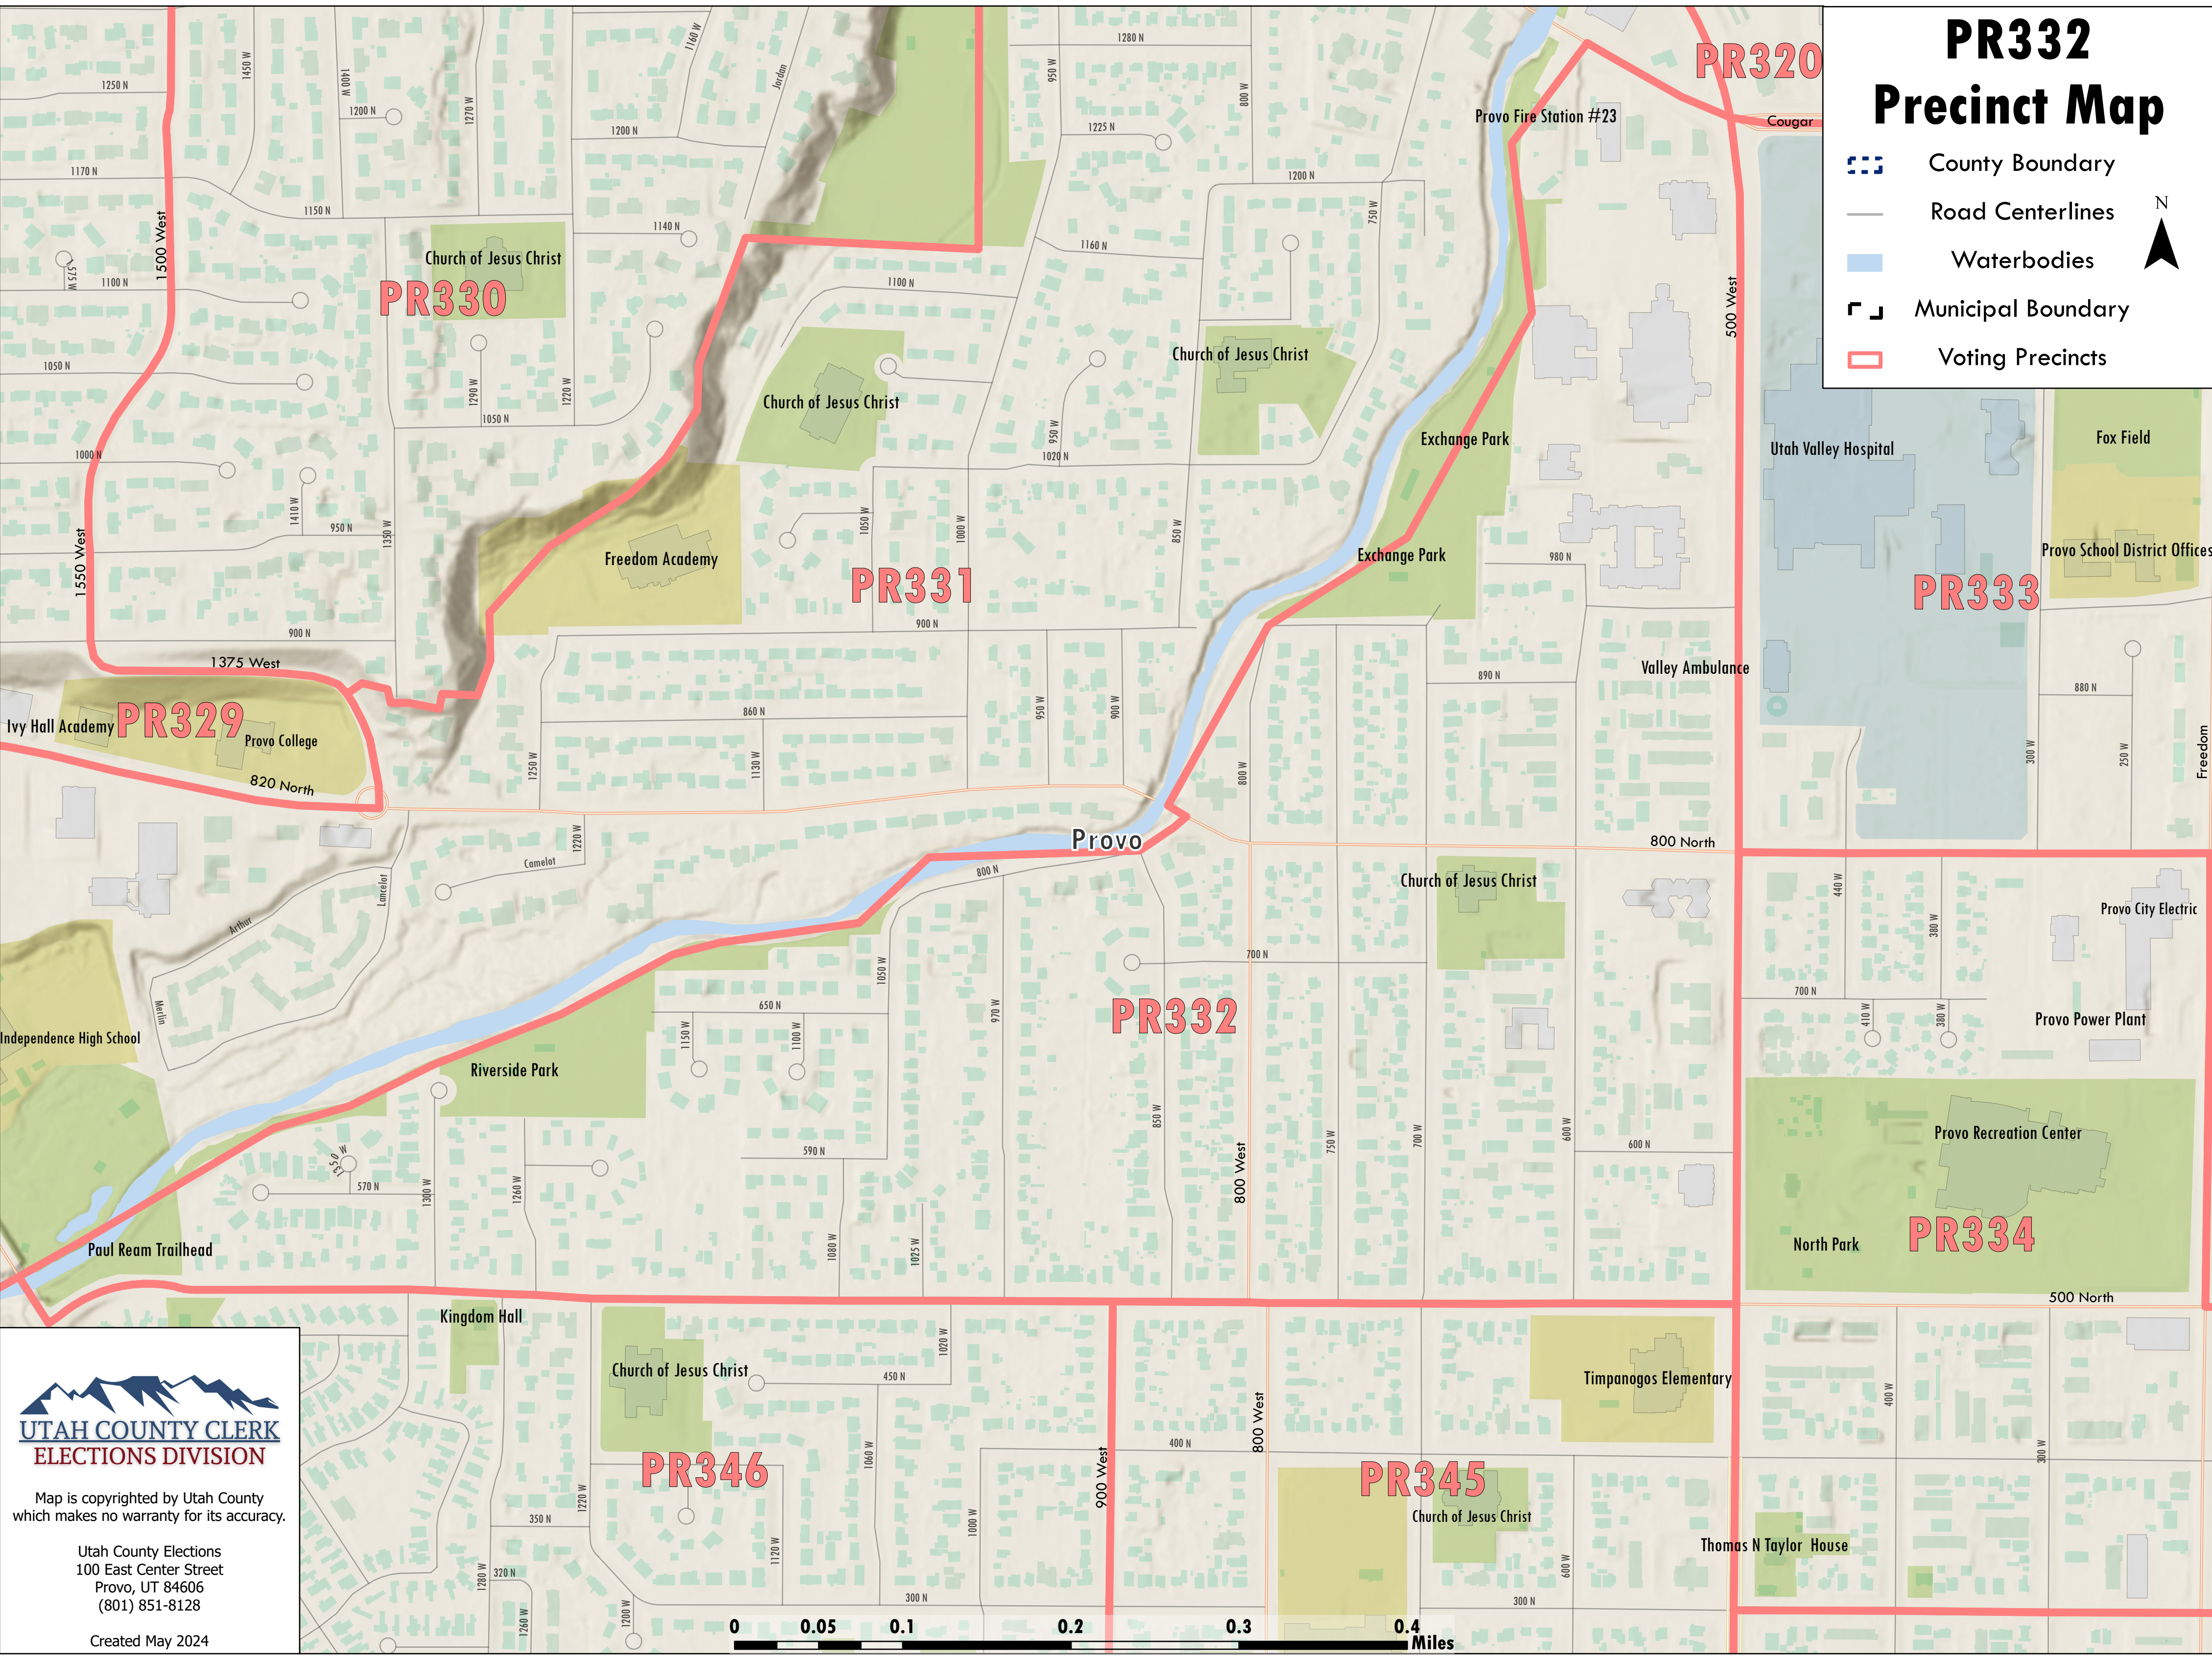

PR332 Precinct Map

-  County Boundary
-  Road Centerlines
-  Waterbodies
-  Municipal Boundary
-  Voting Precincts

UTAH COUNTY CLERK
ELECTIONS DIVISION

Map is copyrighted by Utah County
which makes no warranty for its accuracy.

Utah County Elections
100 East Center Street
Provo, UT 84606
(801) 851-8128

Created May 2024