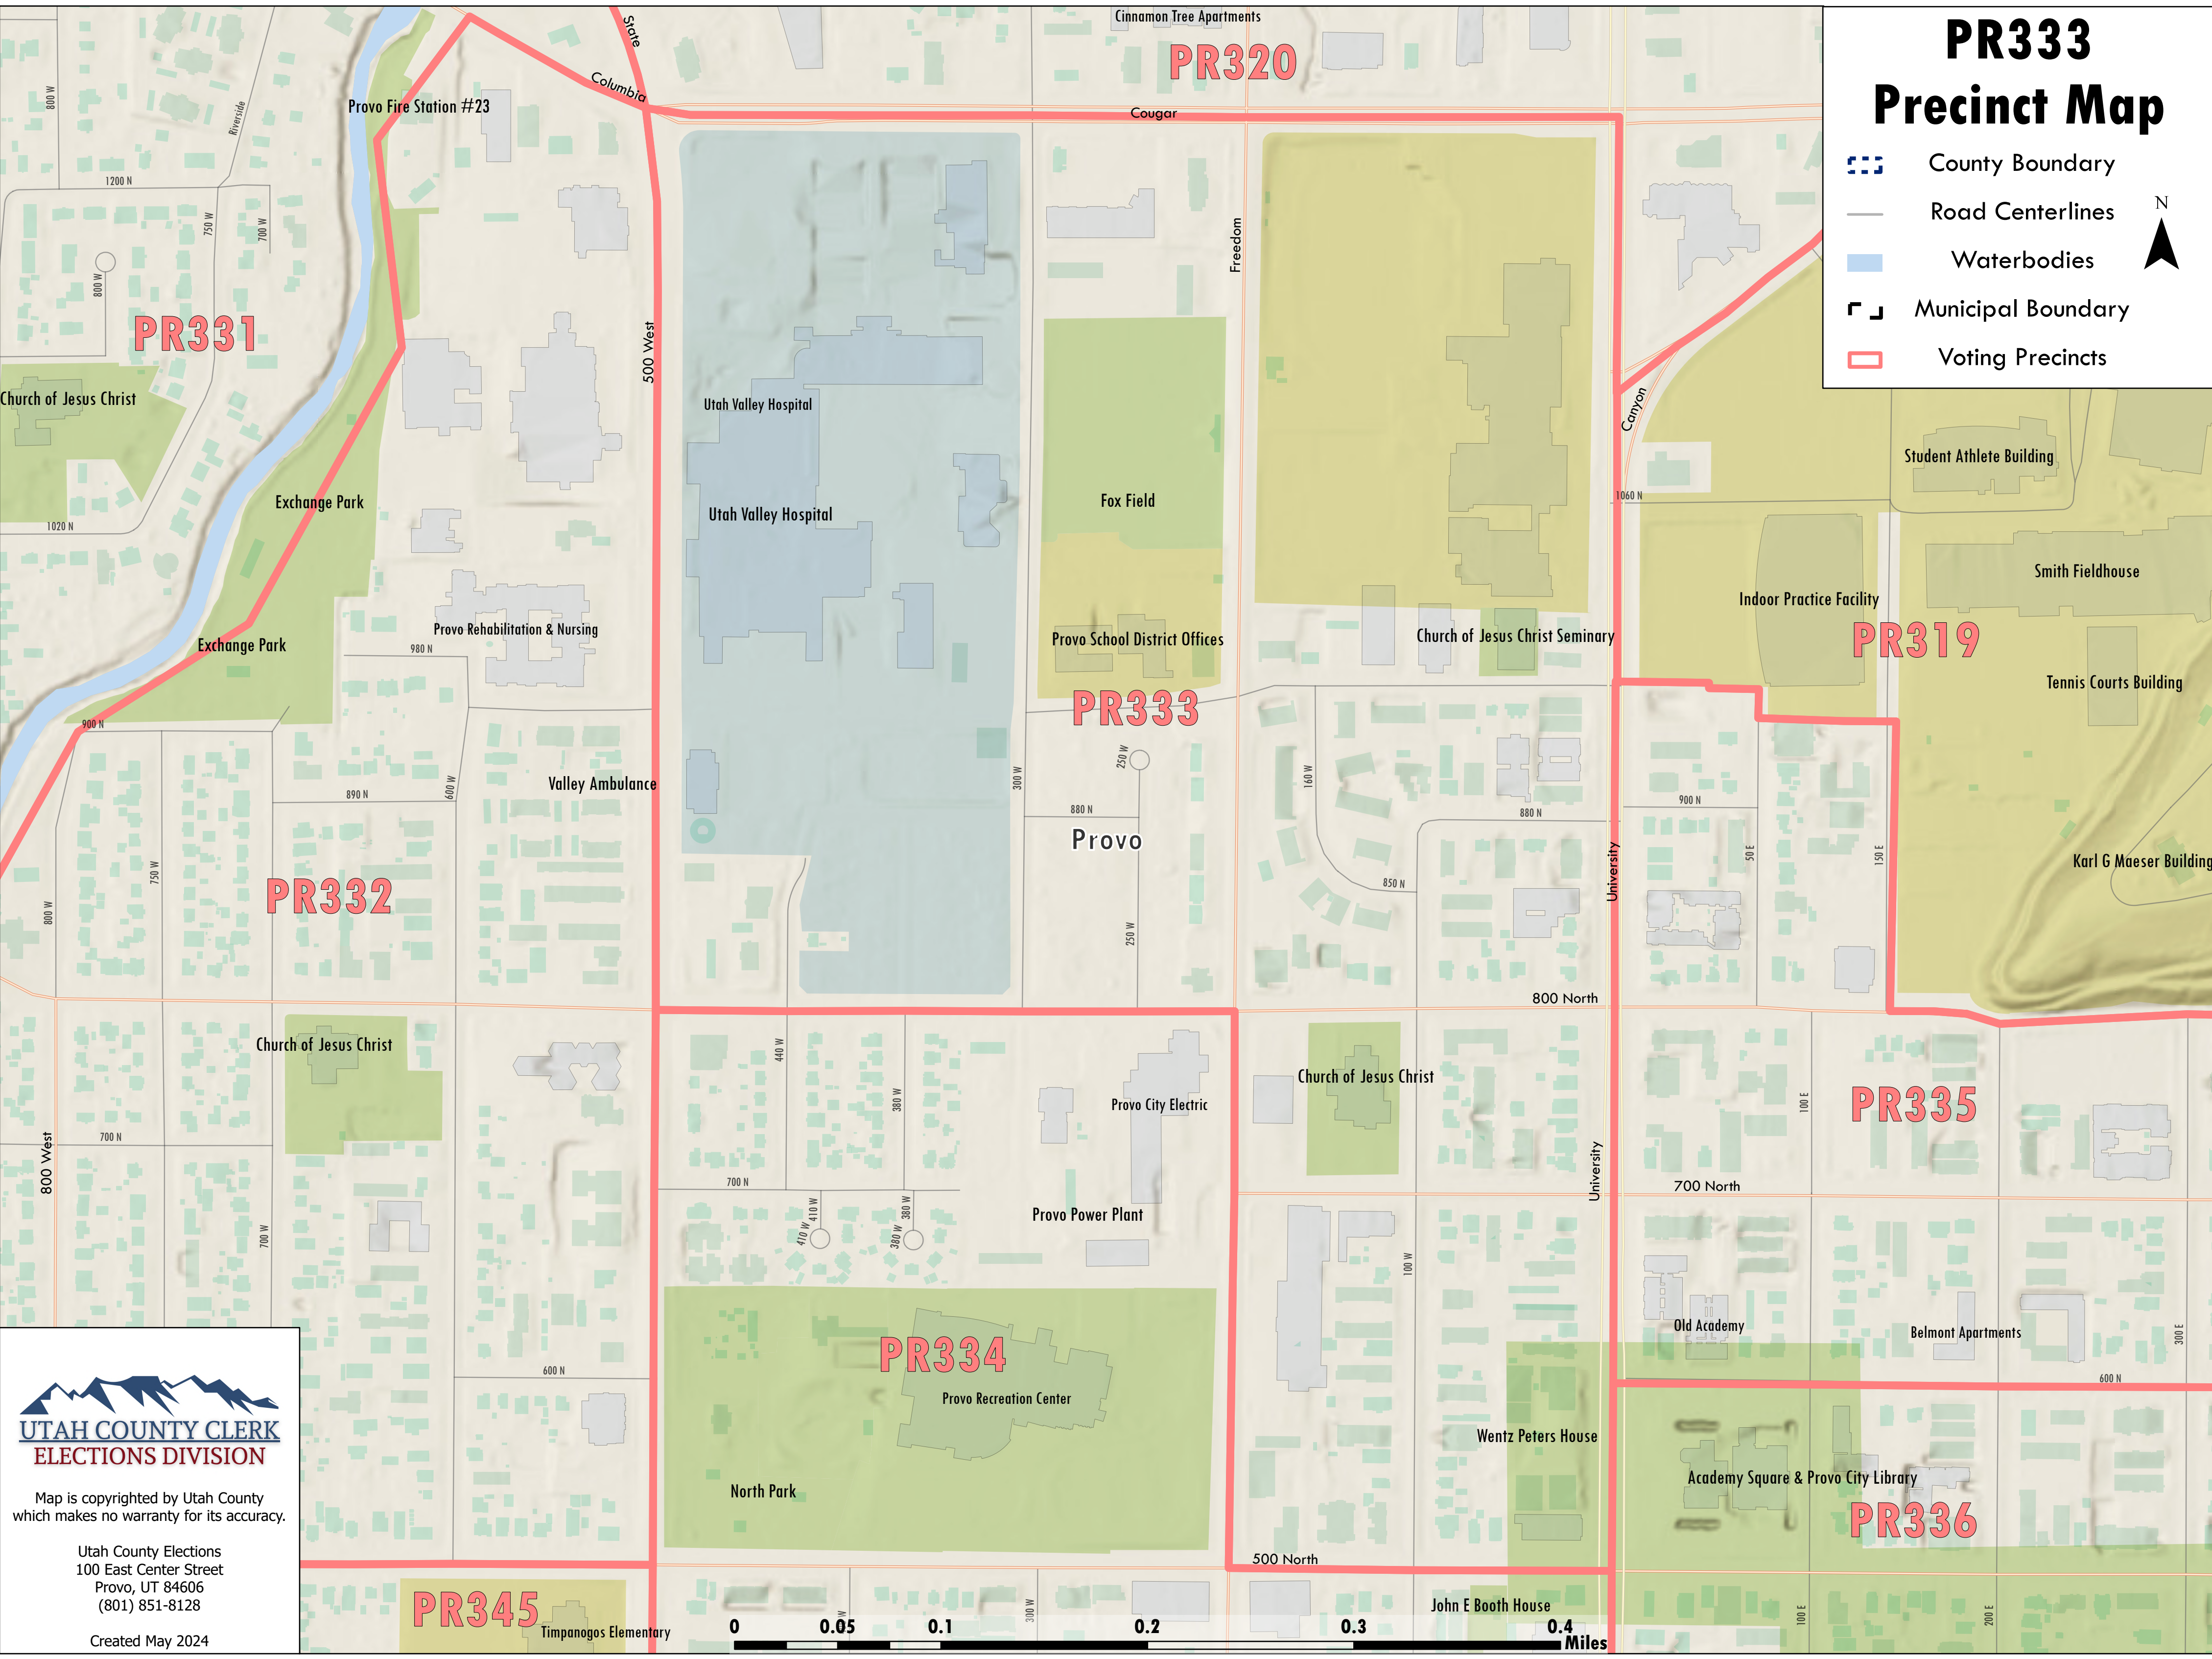

PR333 Precinct Map

-  County Boundary
-  Road Centerlines
-  Waterbodies
-  Municipal Boundary
-  Voting Precincts

Map is copyrighted by Utah County which makes no warranty for its accuracy.

Utah County Elections
100 East Center Street
Provo, UT 84606
(801) 851-8128
Created May 2024