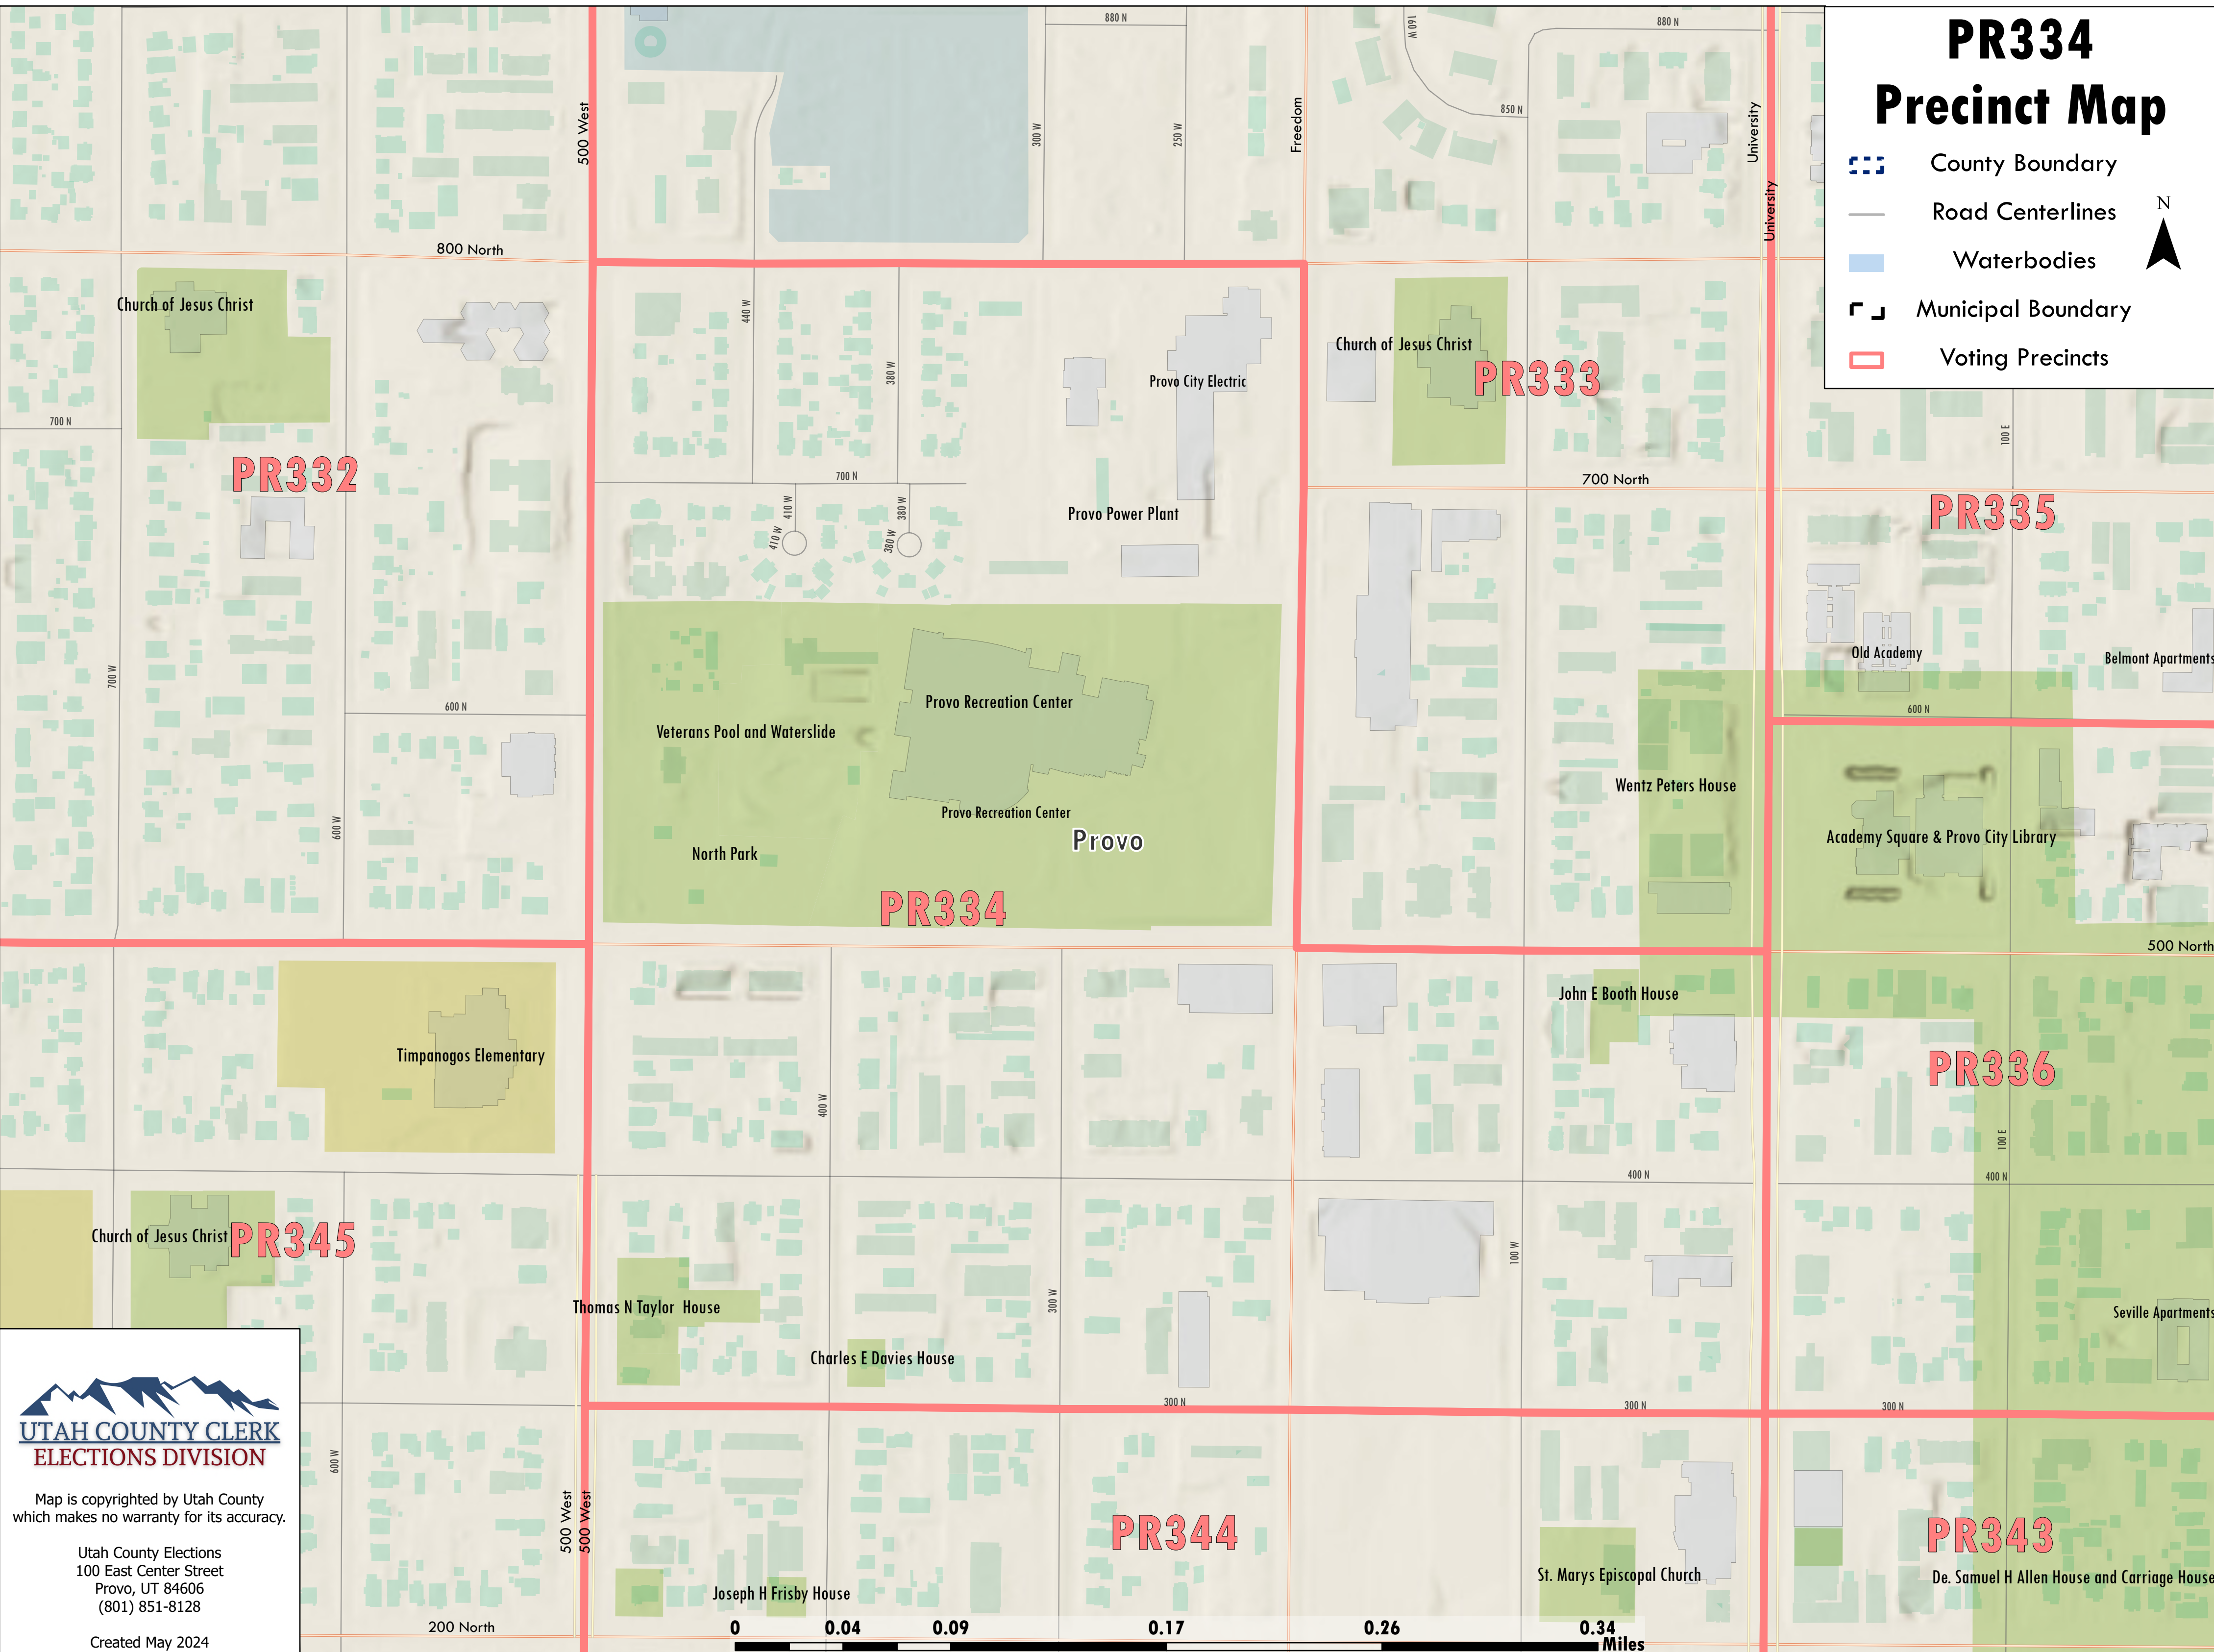

# PR334 Precinct Map

-  County Boundary
-  Road Centerlines
-  Waterbodies
-  Municipal Boundary
-  Voting Precincts

**UTAH COUNTY CLERK  
ELECTIONS DIVISION**

Map is copyrighted by Utah County  
which makes no warranty for its accuracy.

Utah County Elections  
100 East Center Street  
Provo, UT 84606  
(801) 851-8128

Created May 2024