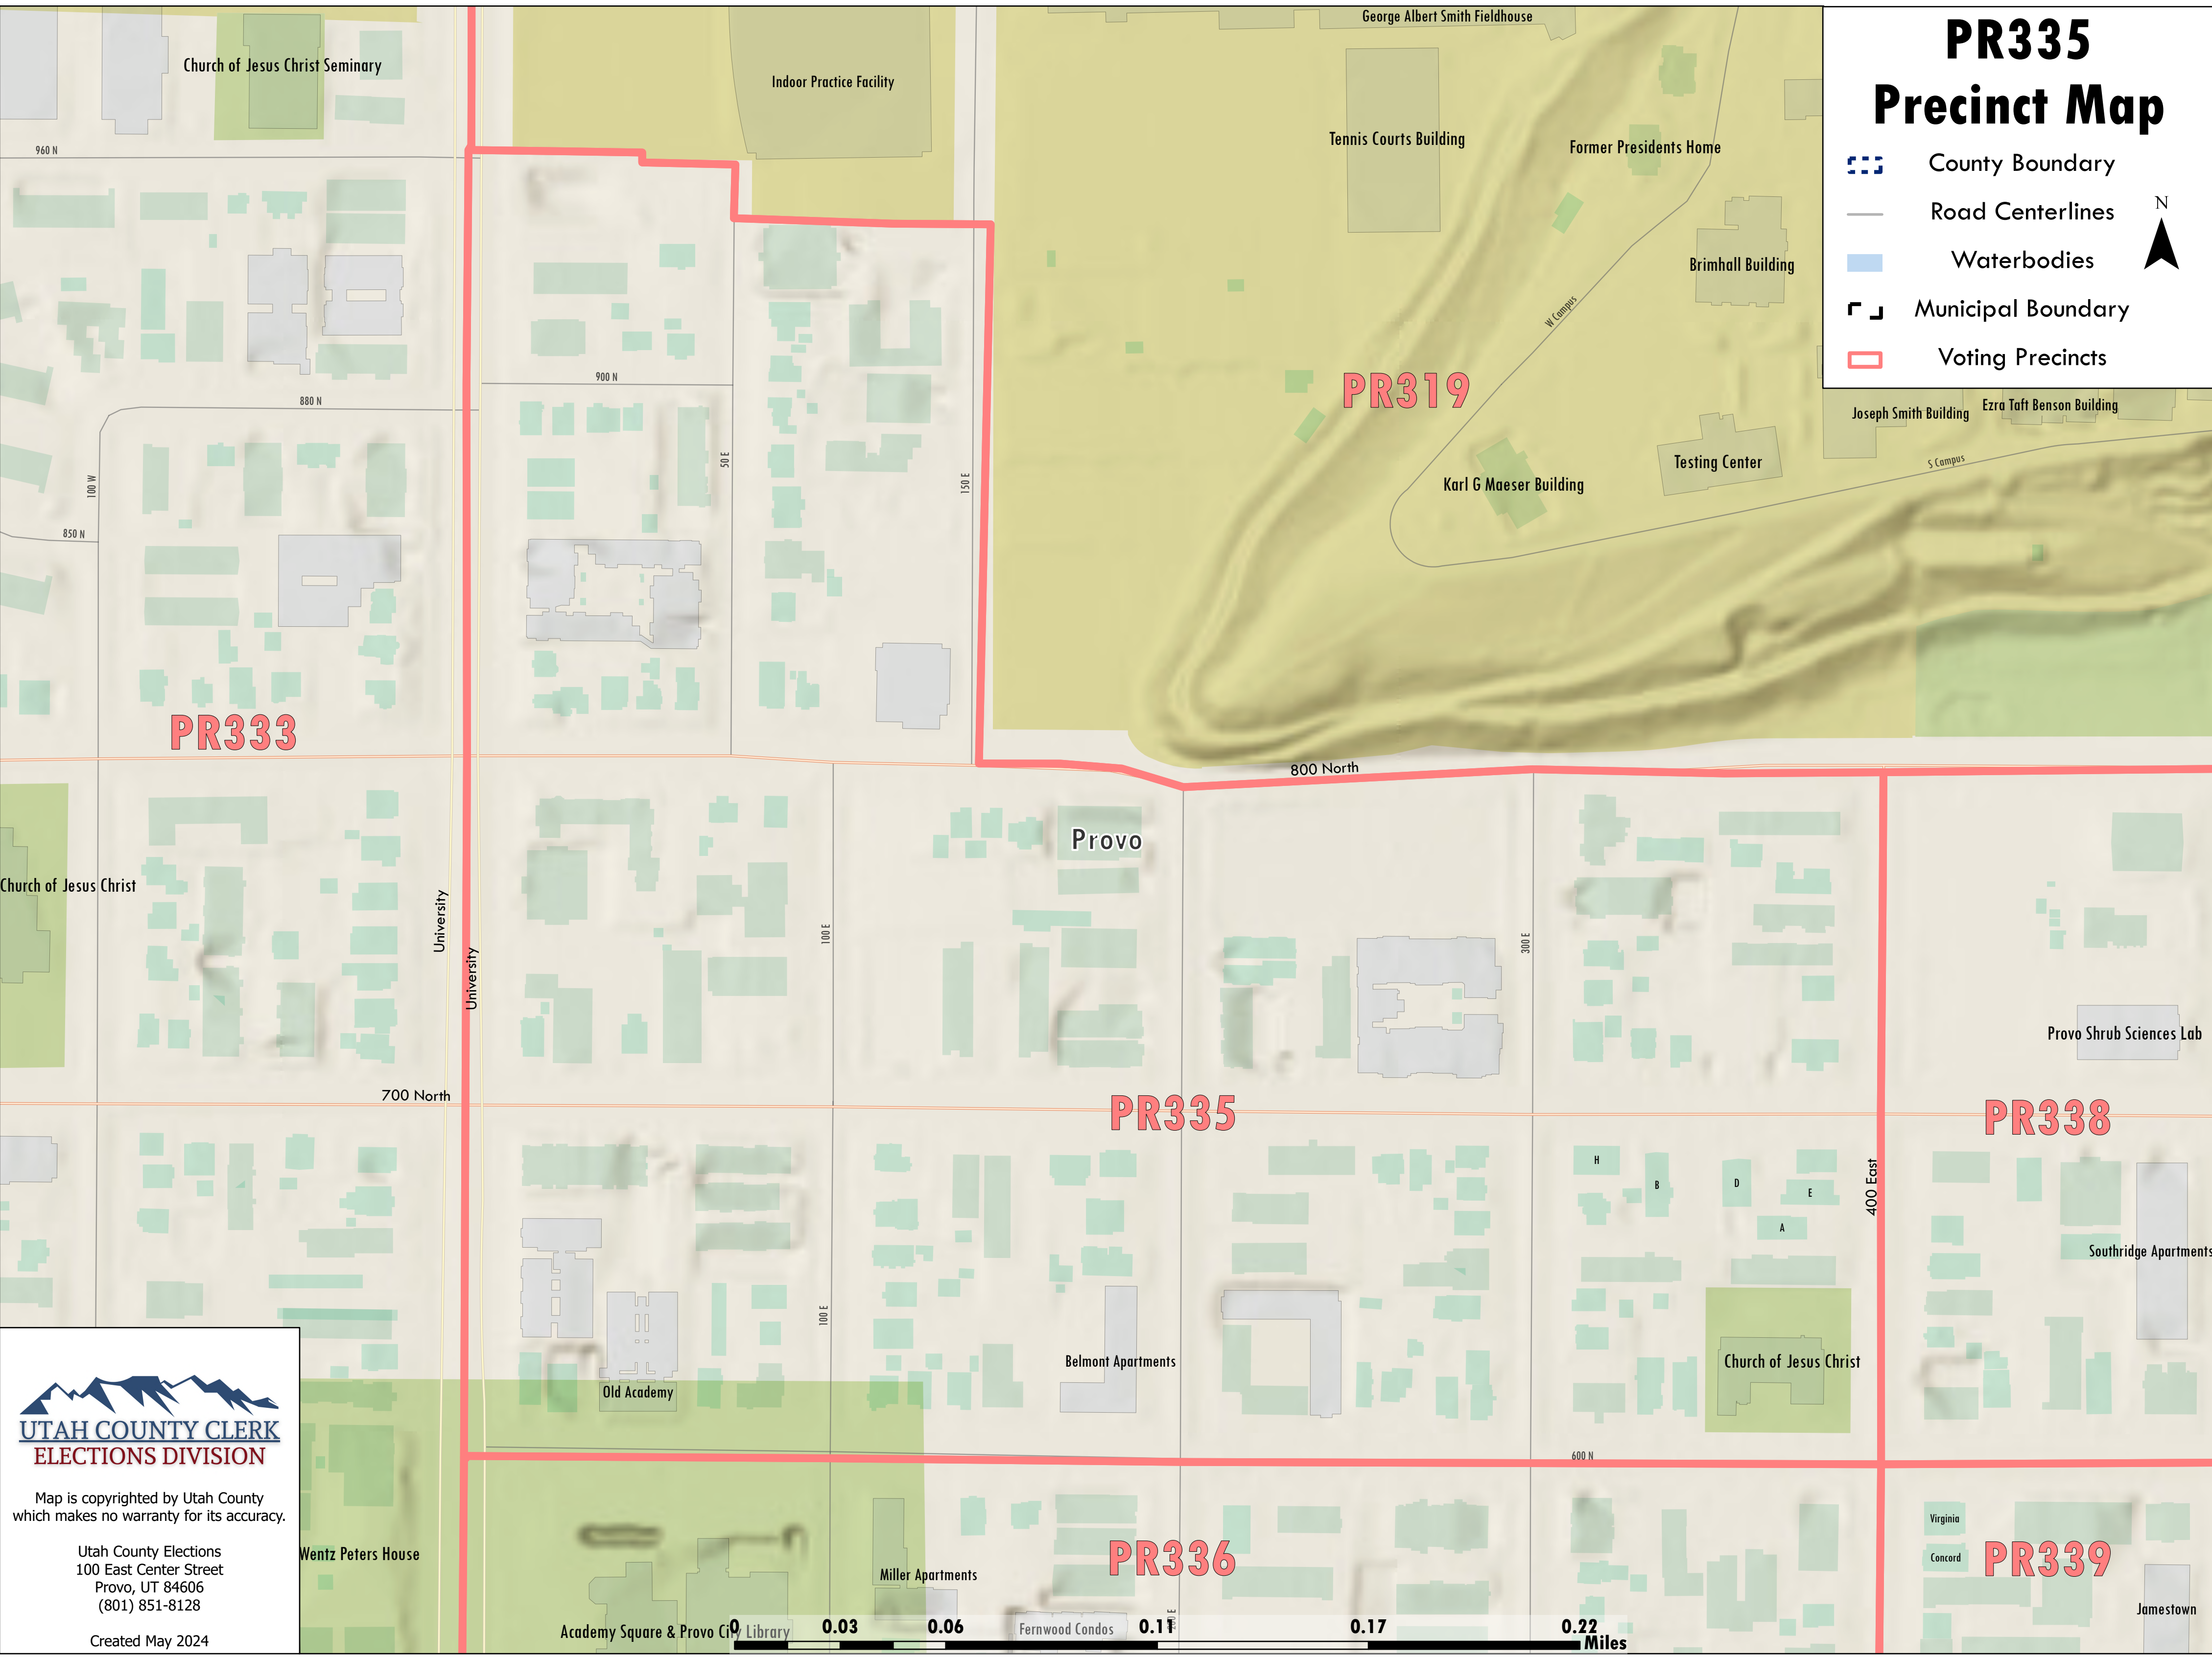

PR335 Precinct Map

-  County Boundary
-  Road Centerlines
-  Waterbodies
-  Municipal Boundary
-  Voting Precincts

**UTAH COUNTY CLERK
ELECTIONS DIVISION**

Map is copyrighted by Utah County
which makes no warranty for its accuracy.