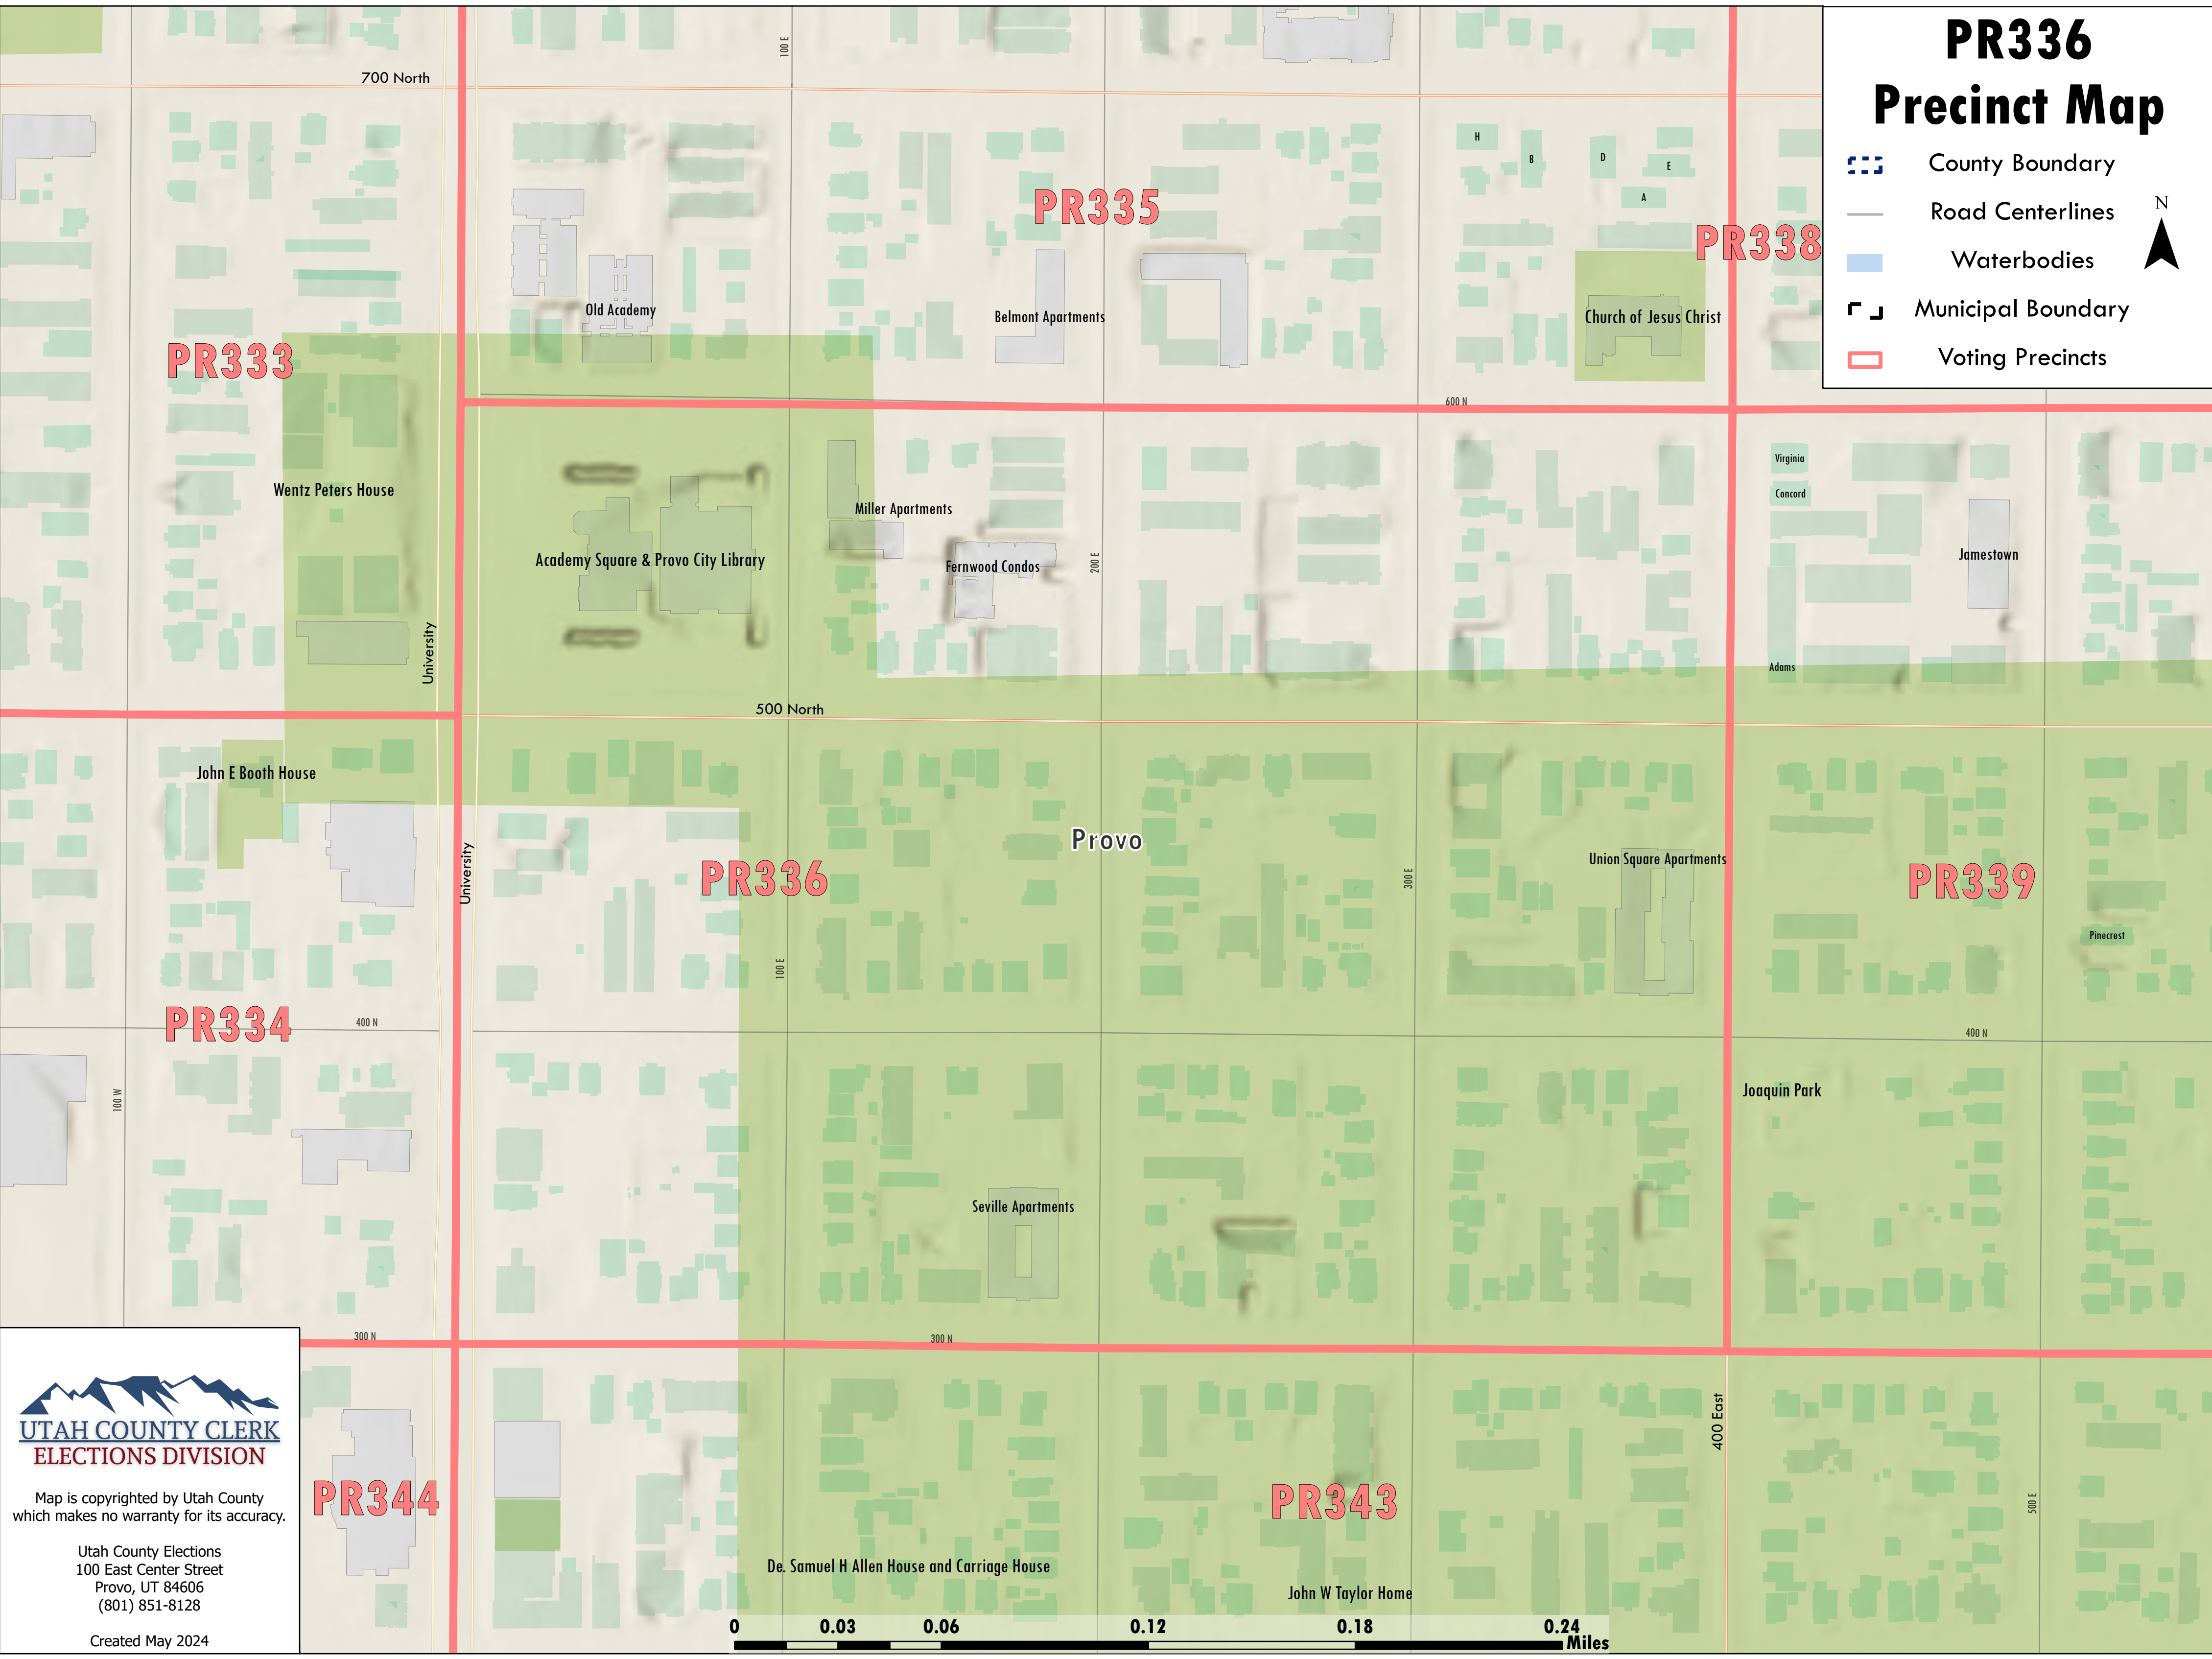

PR336 Precinct Map

-  County Boundary
-  Road Centerlines
-  Waterbodies
-  Municipal Boundary
-  Voting Precincts

UTAH COUNTY CLERK
ELECTIONS DIVISION

Map is copyrighted by Utah County
which makes no warranty for its accuracy.