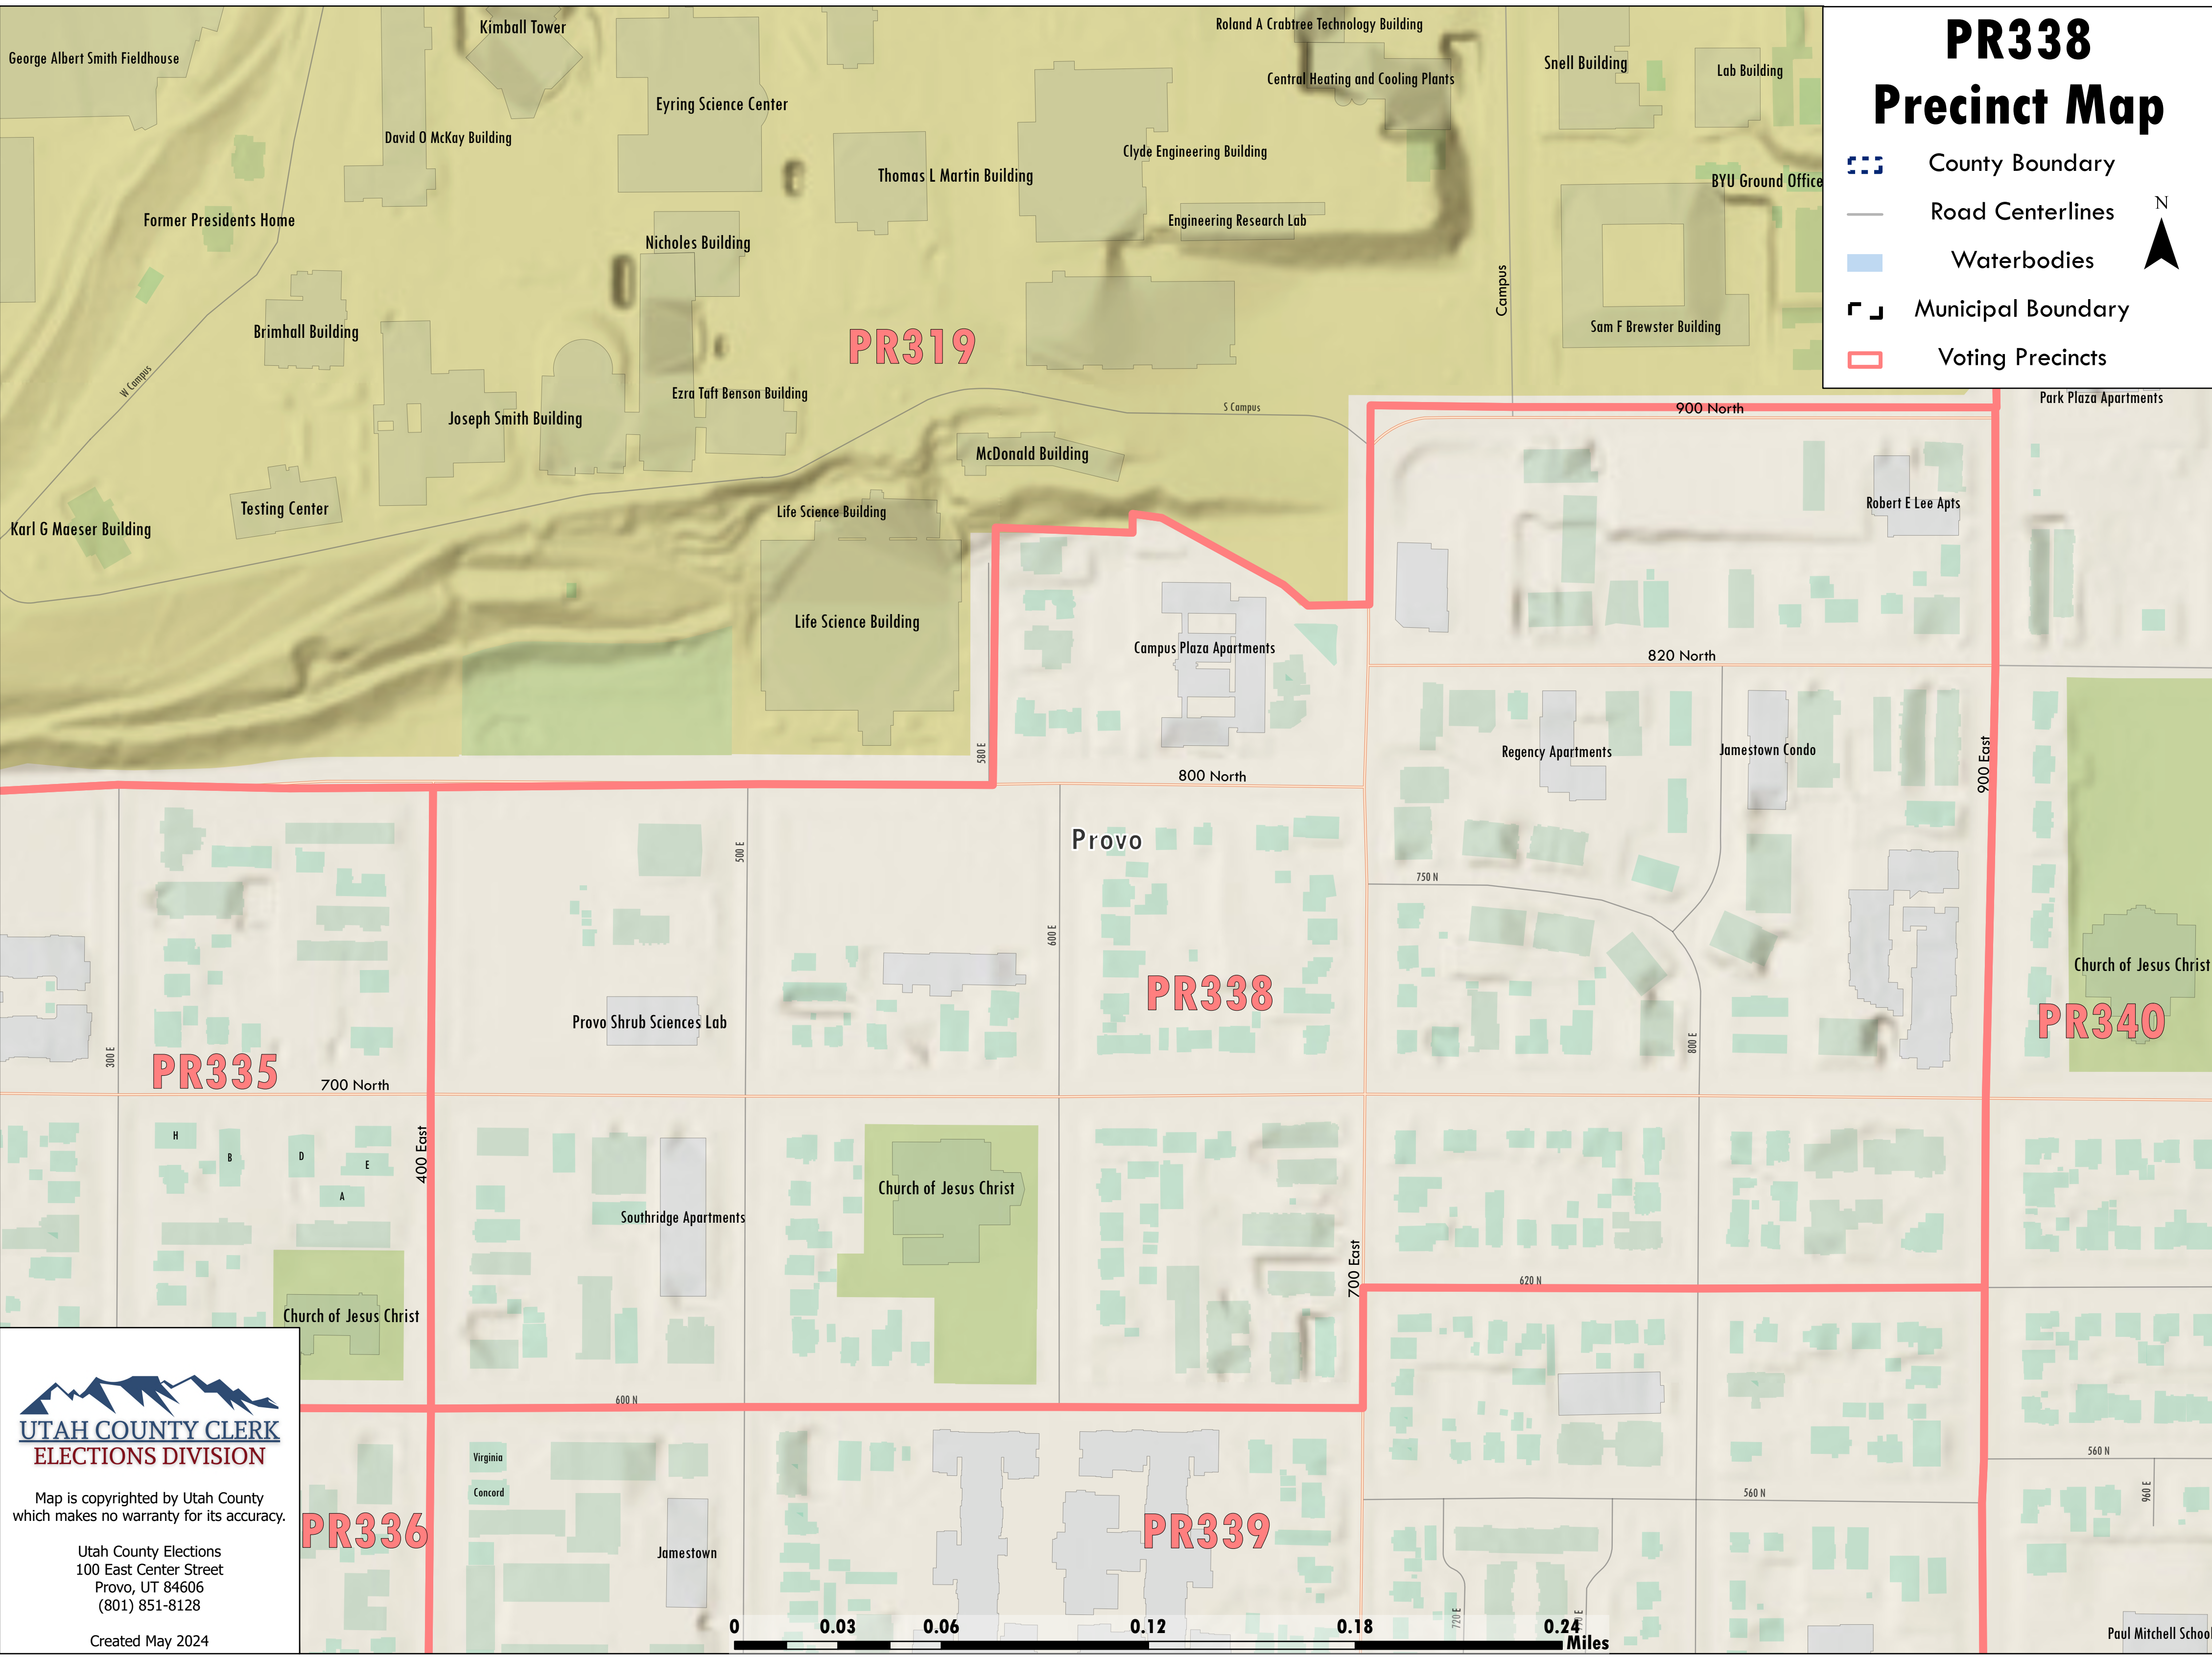

PR338 Precinct Map

-  County Boundary
-  Road Centerlines
-  Waterbodies
-  Municipal Boundary
-  Voting Precincts

**UTAH COUNTY CLERK
ELECTIONS DIVISION**

Map is copyrighted by Utah County
which makes no warranty for its accuracy.

Utah County Elections
100 East Center Street
Provo, UT 84606
(801) 851-8128

Created May 2024

Paul Mitchell School