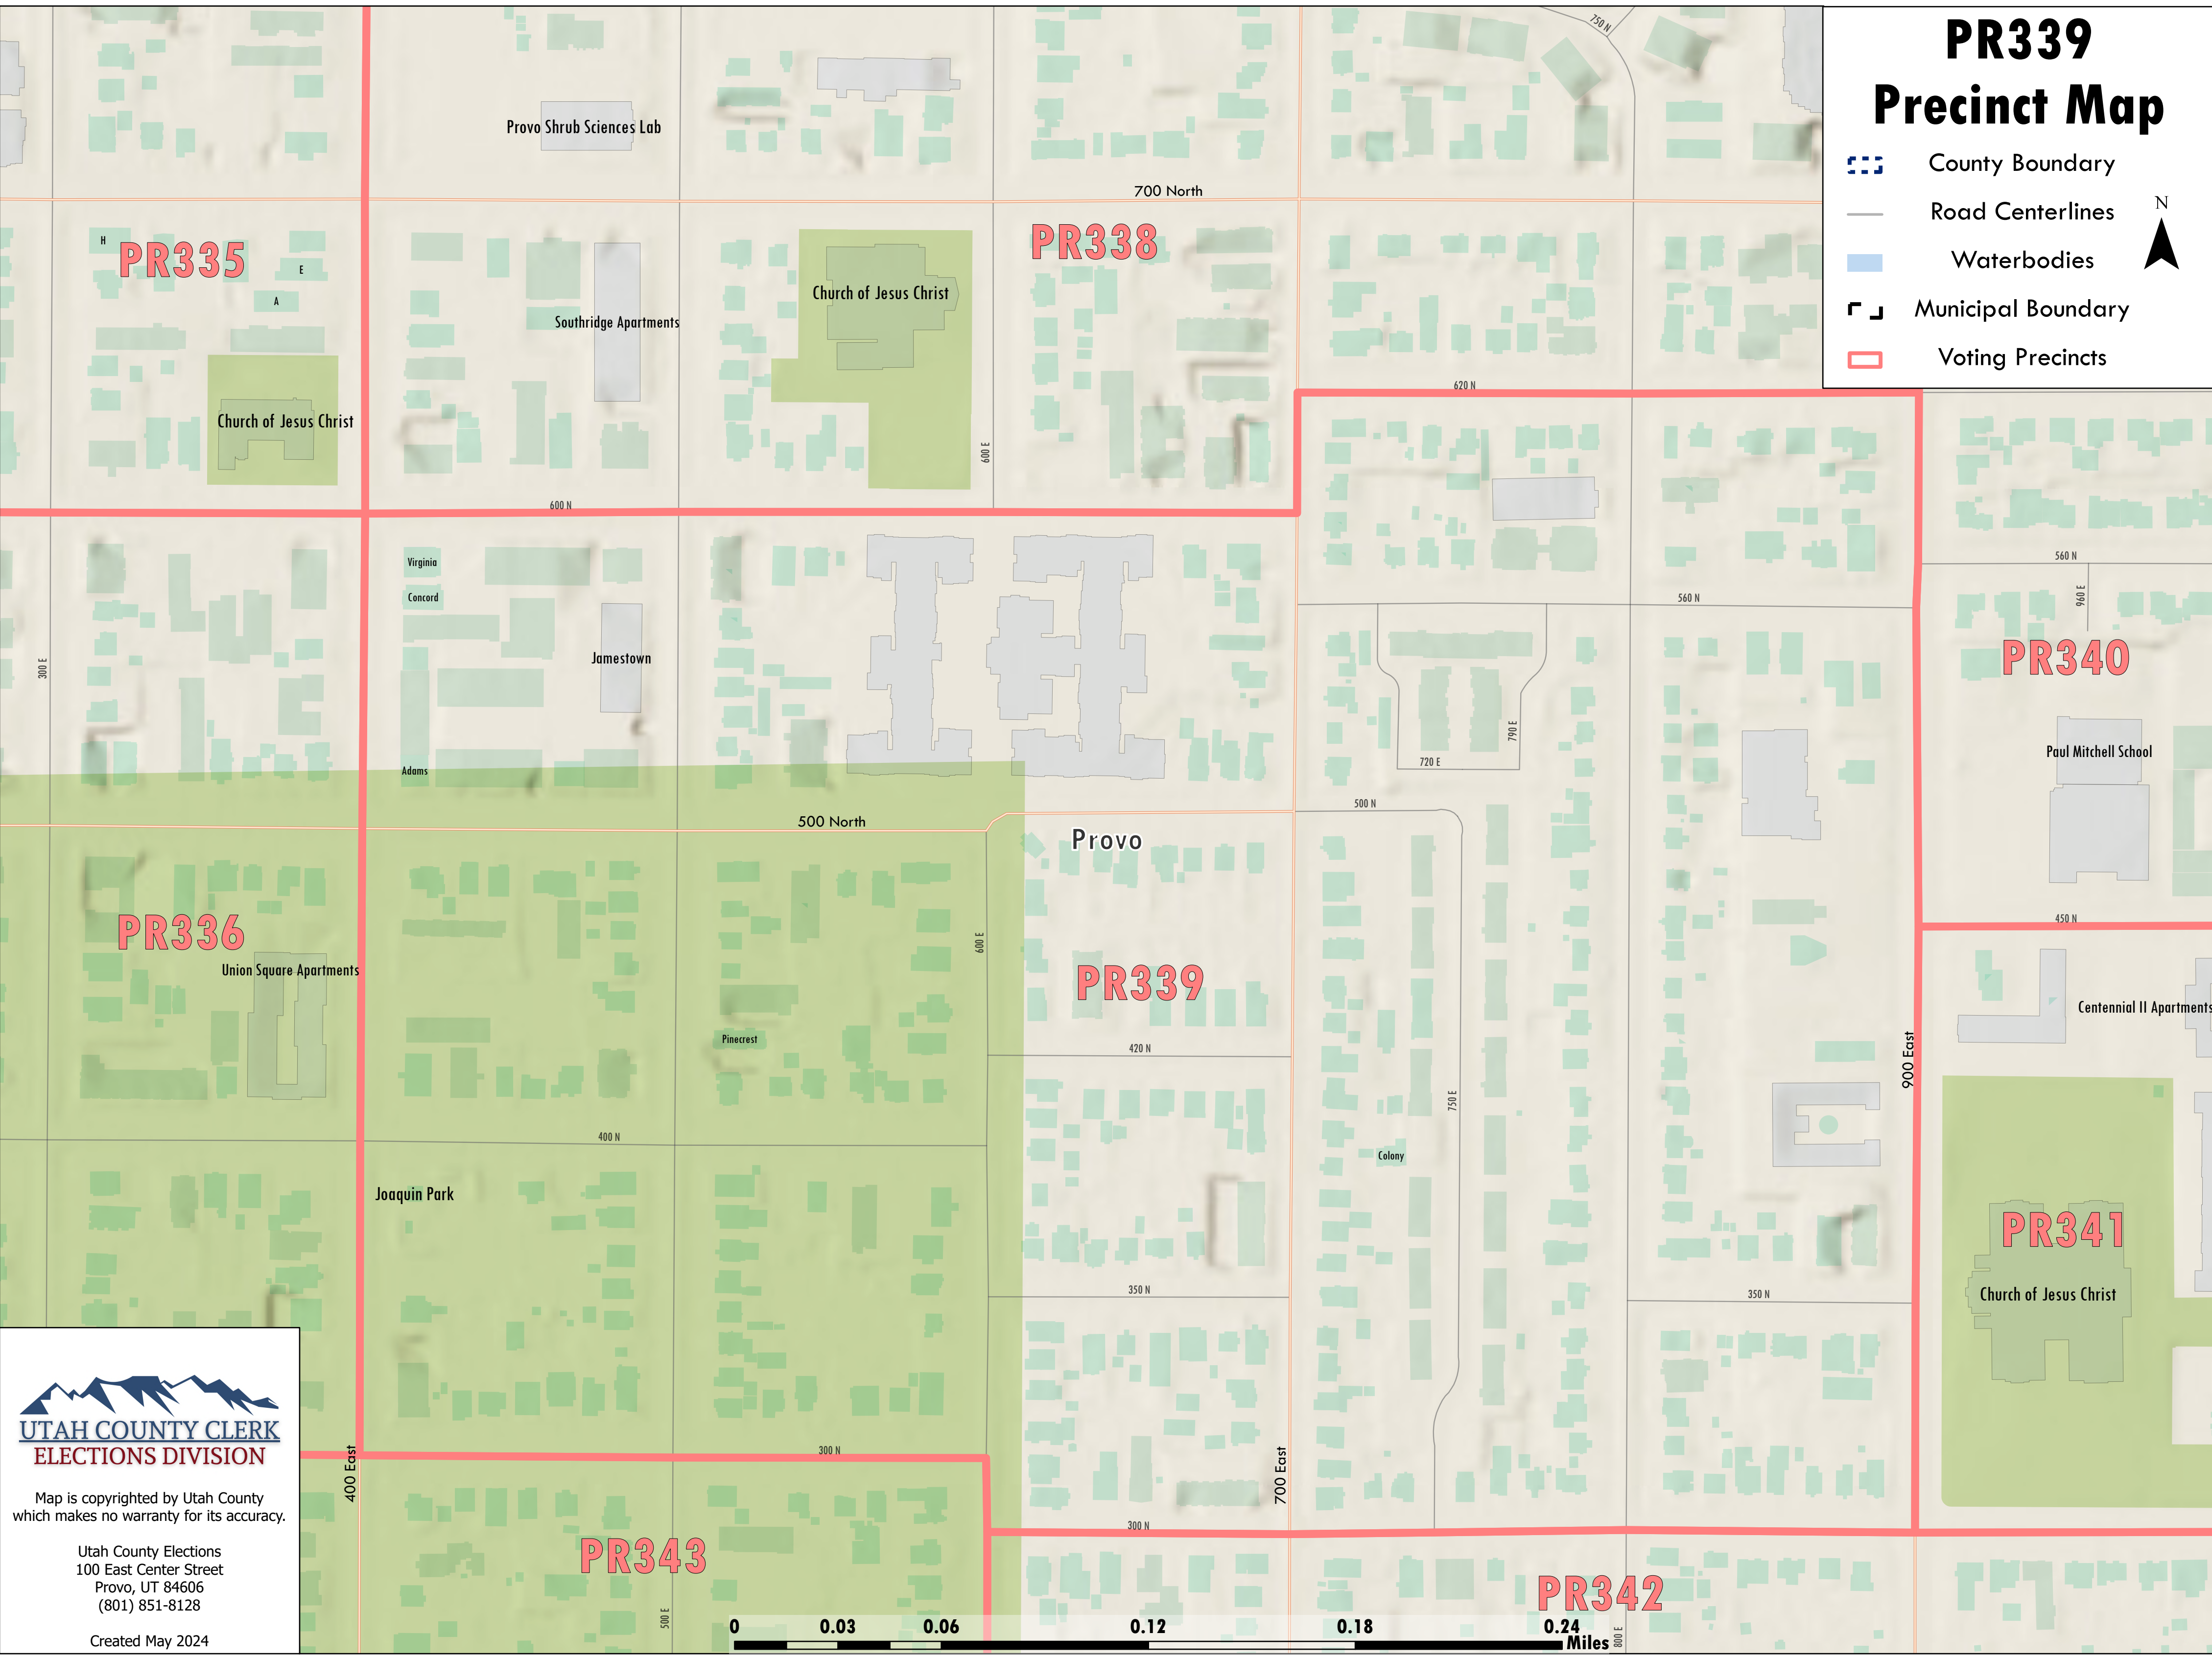

# PR339 Precinct Map

-  County Boundary
-  Road Centerlines
-  Waterbodies
-  Municipal Boundary
-  Voting Precincts

UTAH COUNTY CLERK  
ELECTIONS DIVISION

Map is copyrighted by Utah County  
which makes no warranty for its accuracy.