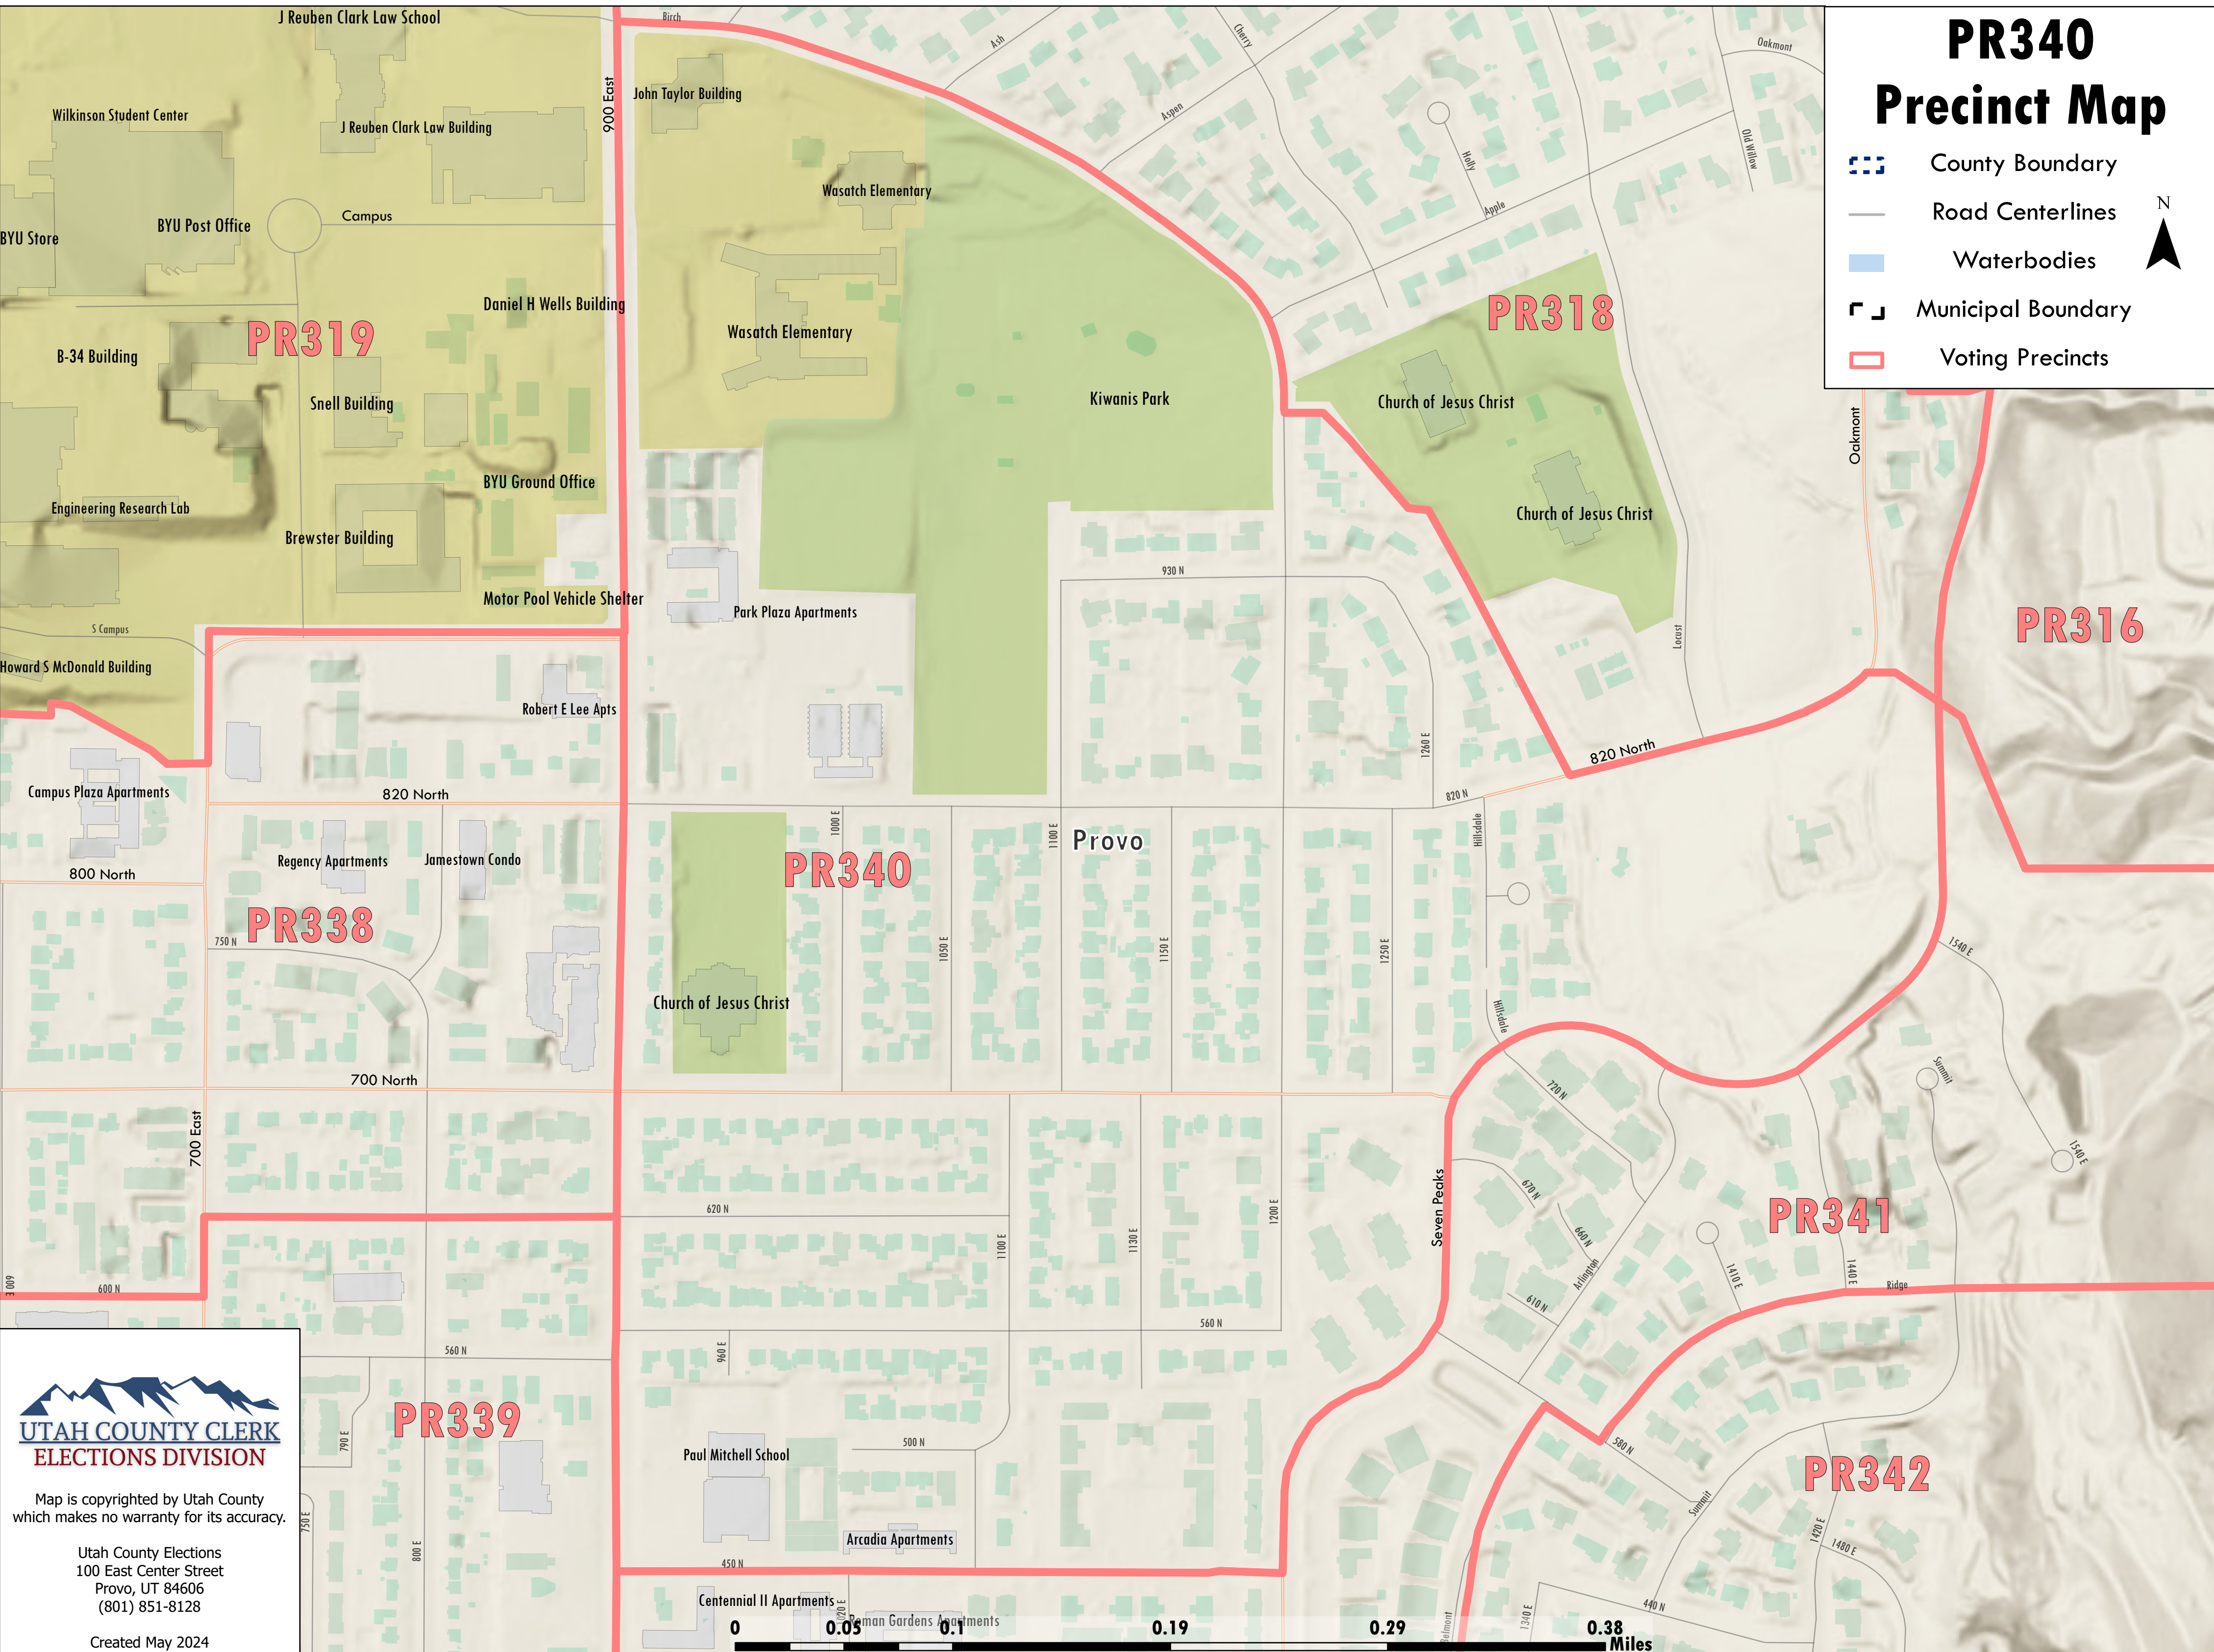

PR340 Precinct Map

-  County Boundary
-  Road Centerlines
-  Waterbodies
-  Municipal Boundary
-  Voting Precincts

**UTAH COUNTY CLERK
ELECTIONS DIVISION**

Map is copyrighted by Utah County
which makes no warranty for its accuracy.

Utah County Elections
100 East Center Street
Provo, UT 84606
(801) 851-8128

Created May 2024