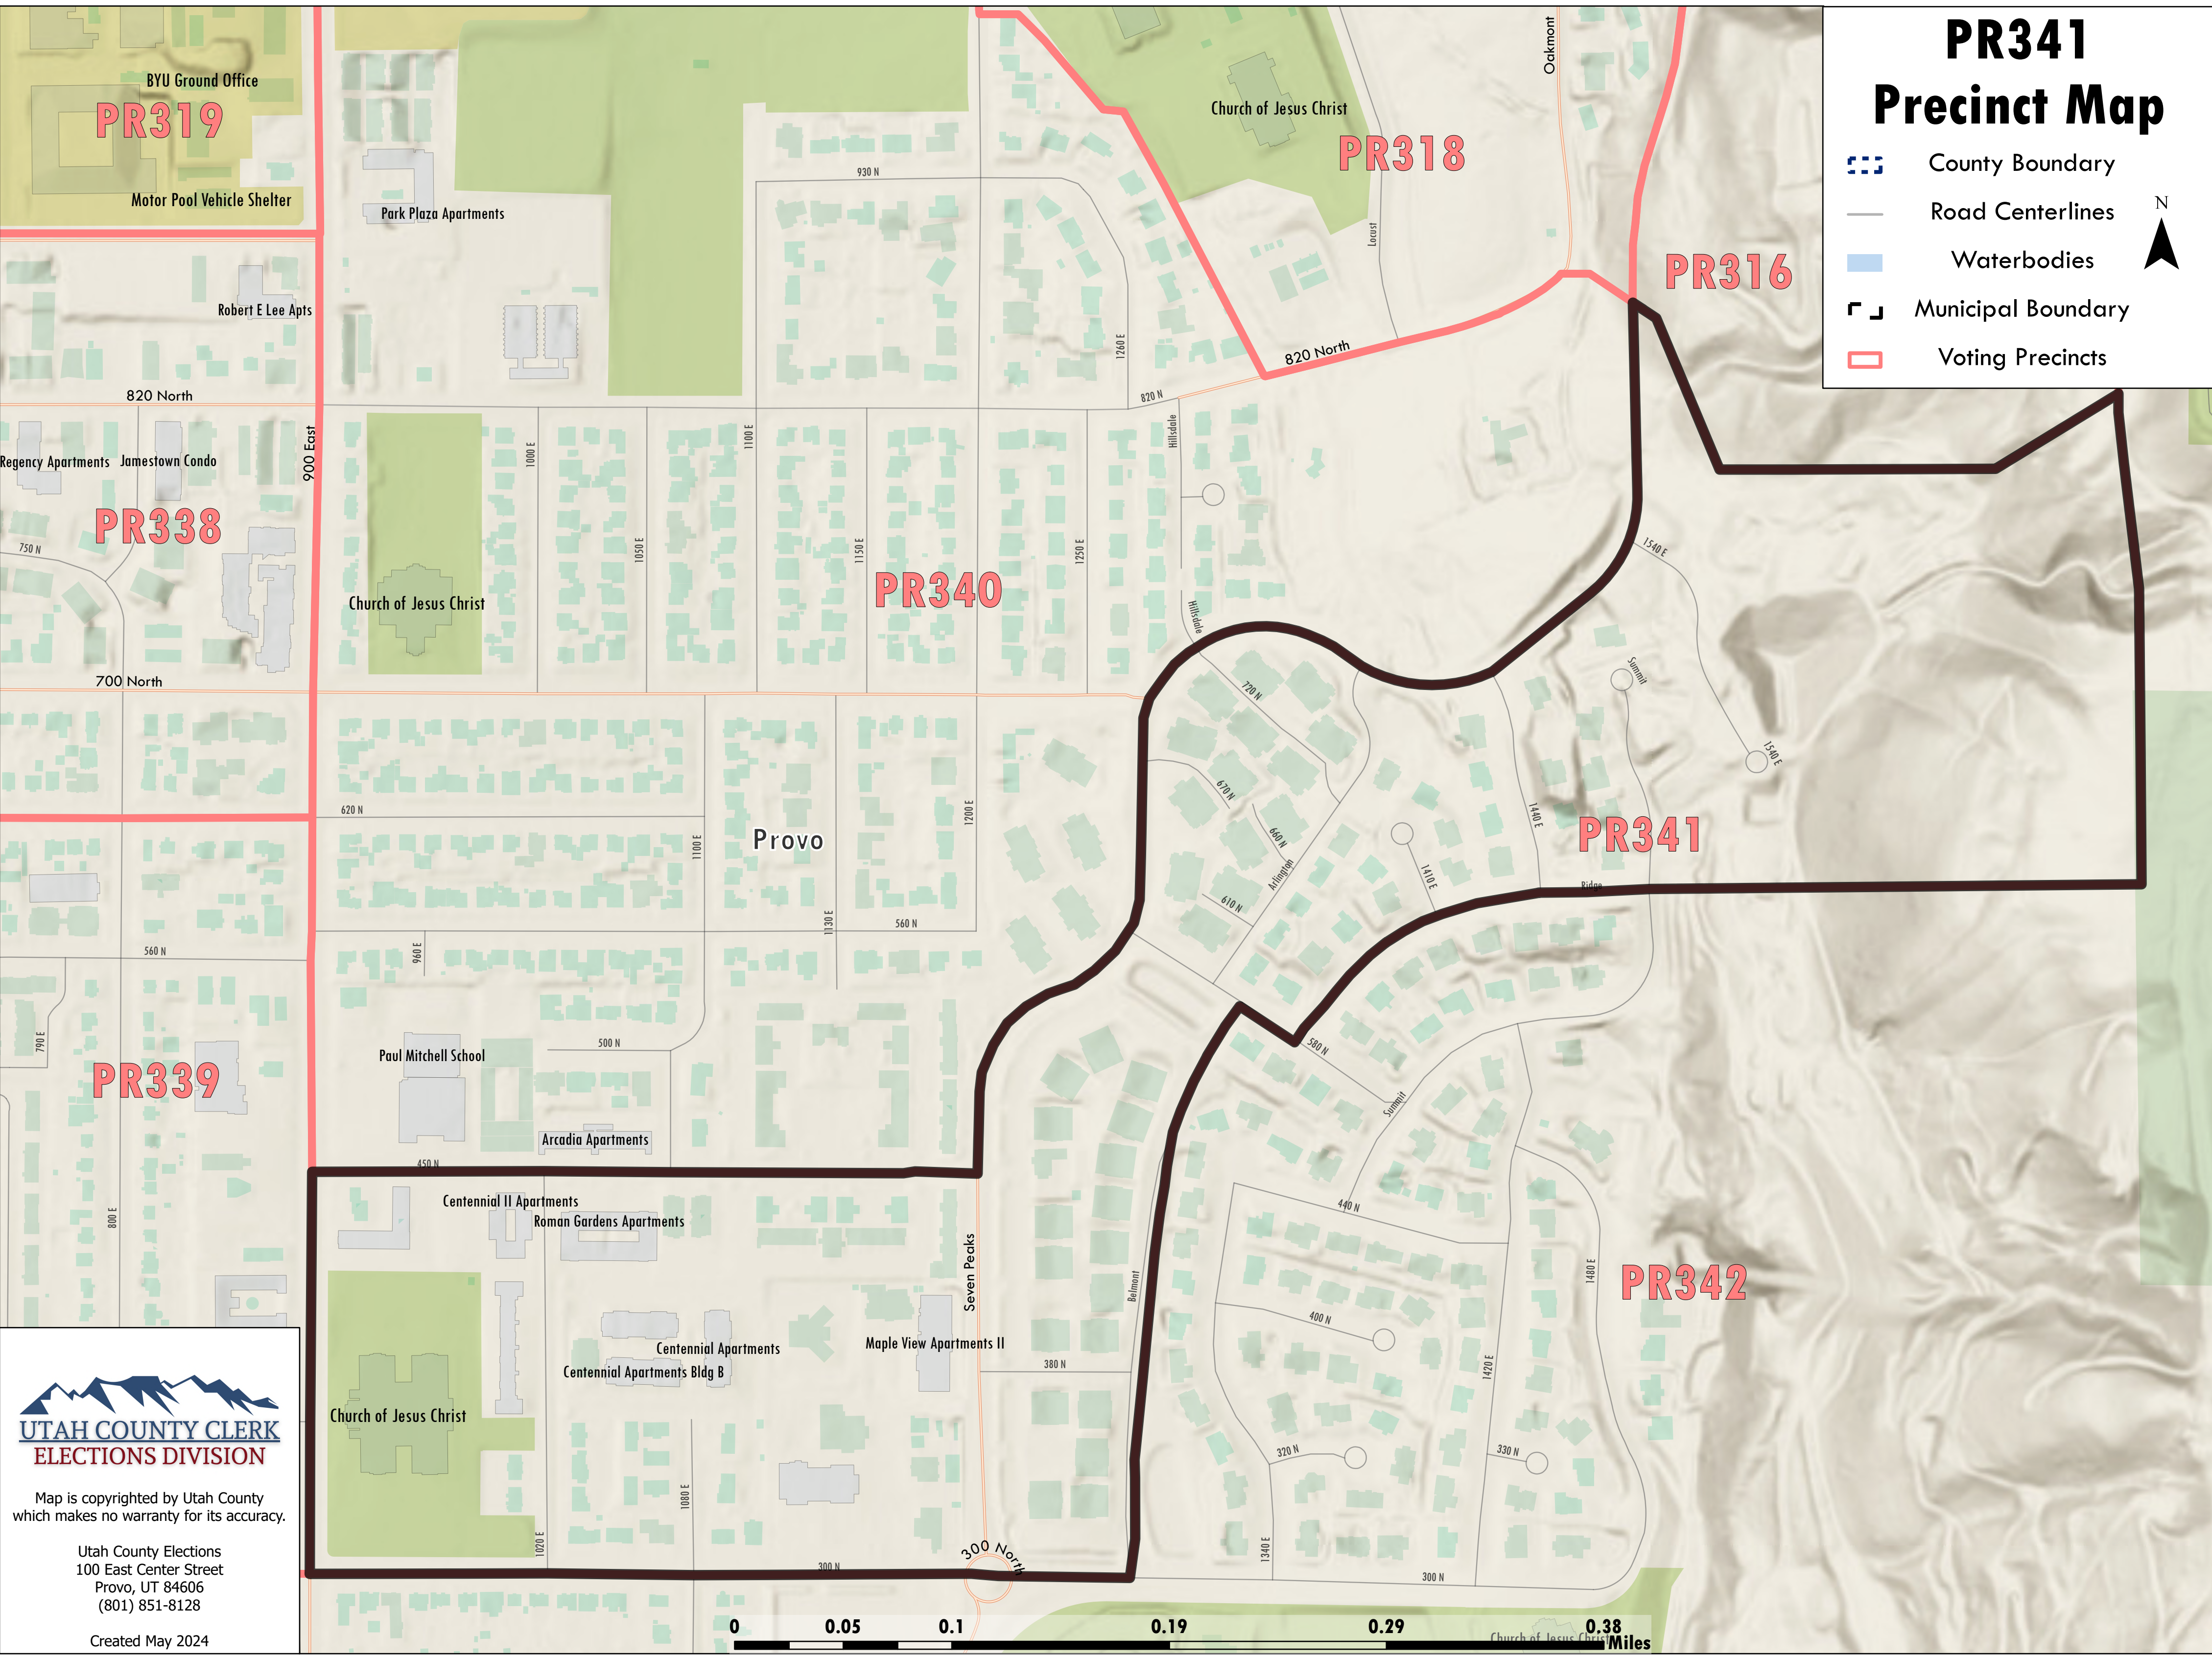

PR341 Precinct Map

-  County Boundary
-  Road Centerlines
-  Waterbodies
-  Municipal Boundary
-  Voting Precincts

Map is copyrighted by Utah County which makes no warranty for its accuracy.

Utah County Elections
100 East Center Street
Provo, UT 84606
(801) 851-8128

Created May 2024