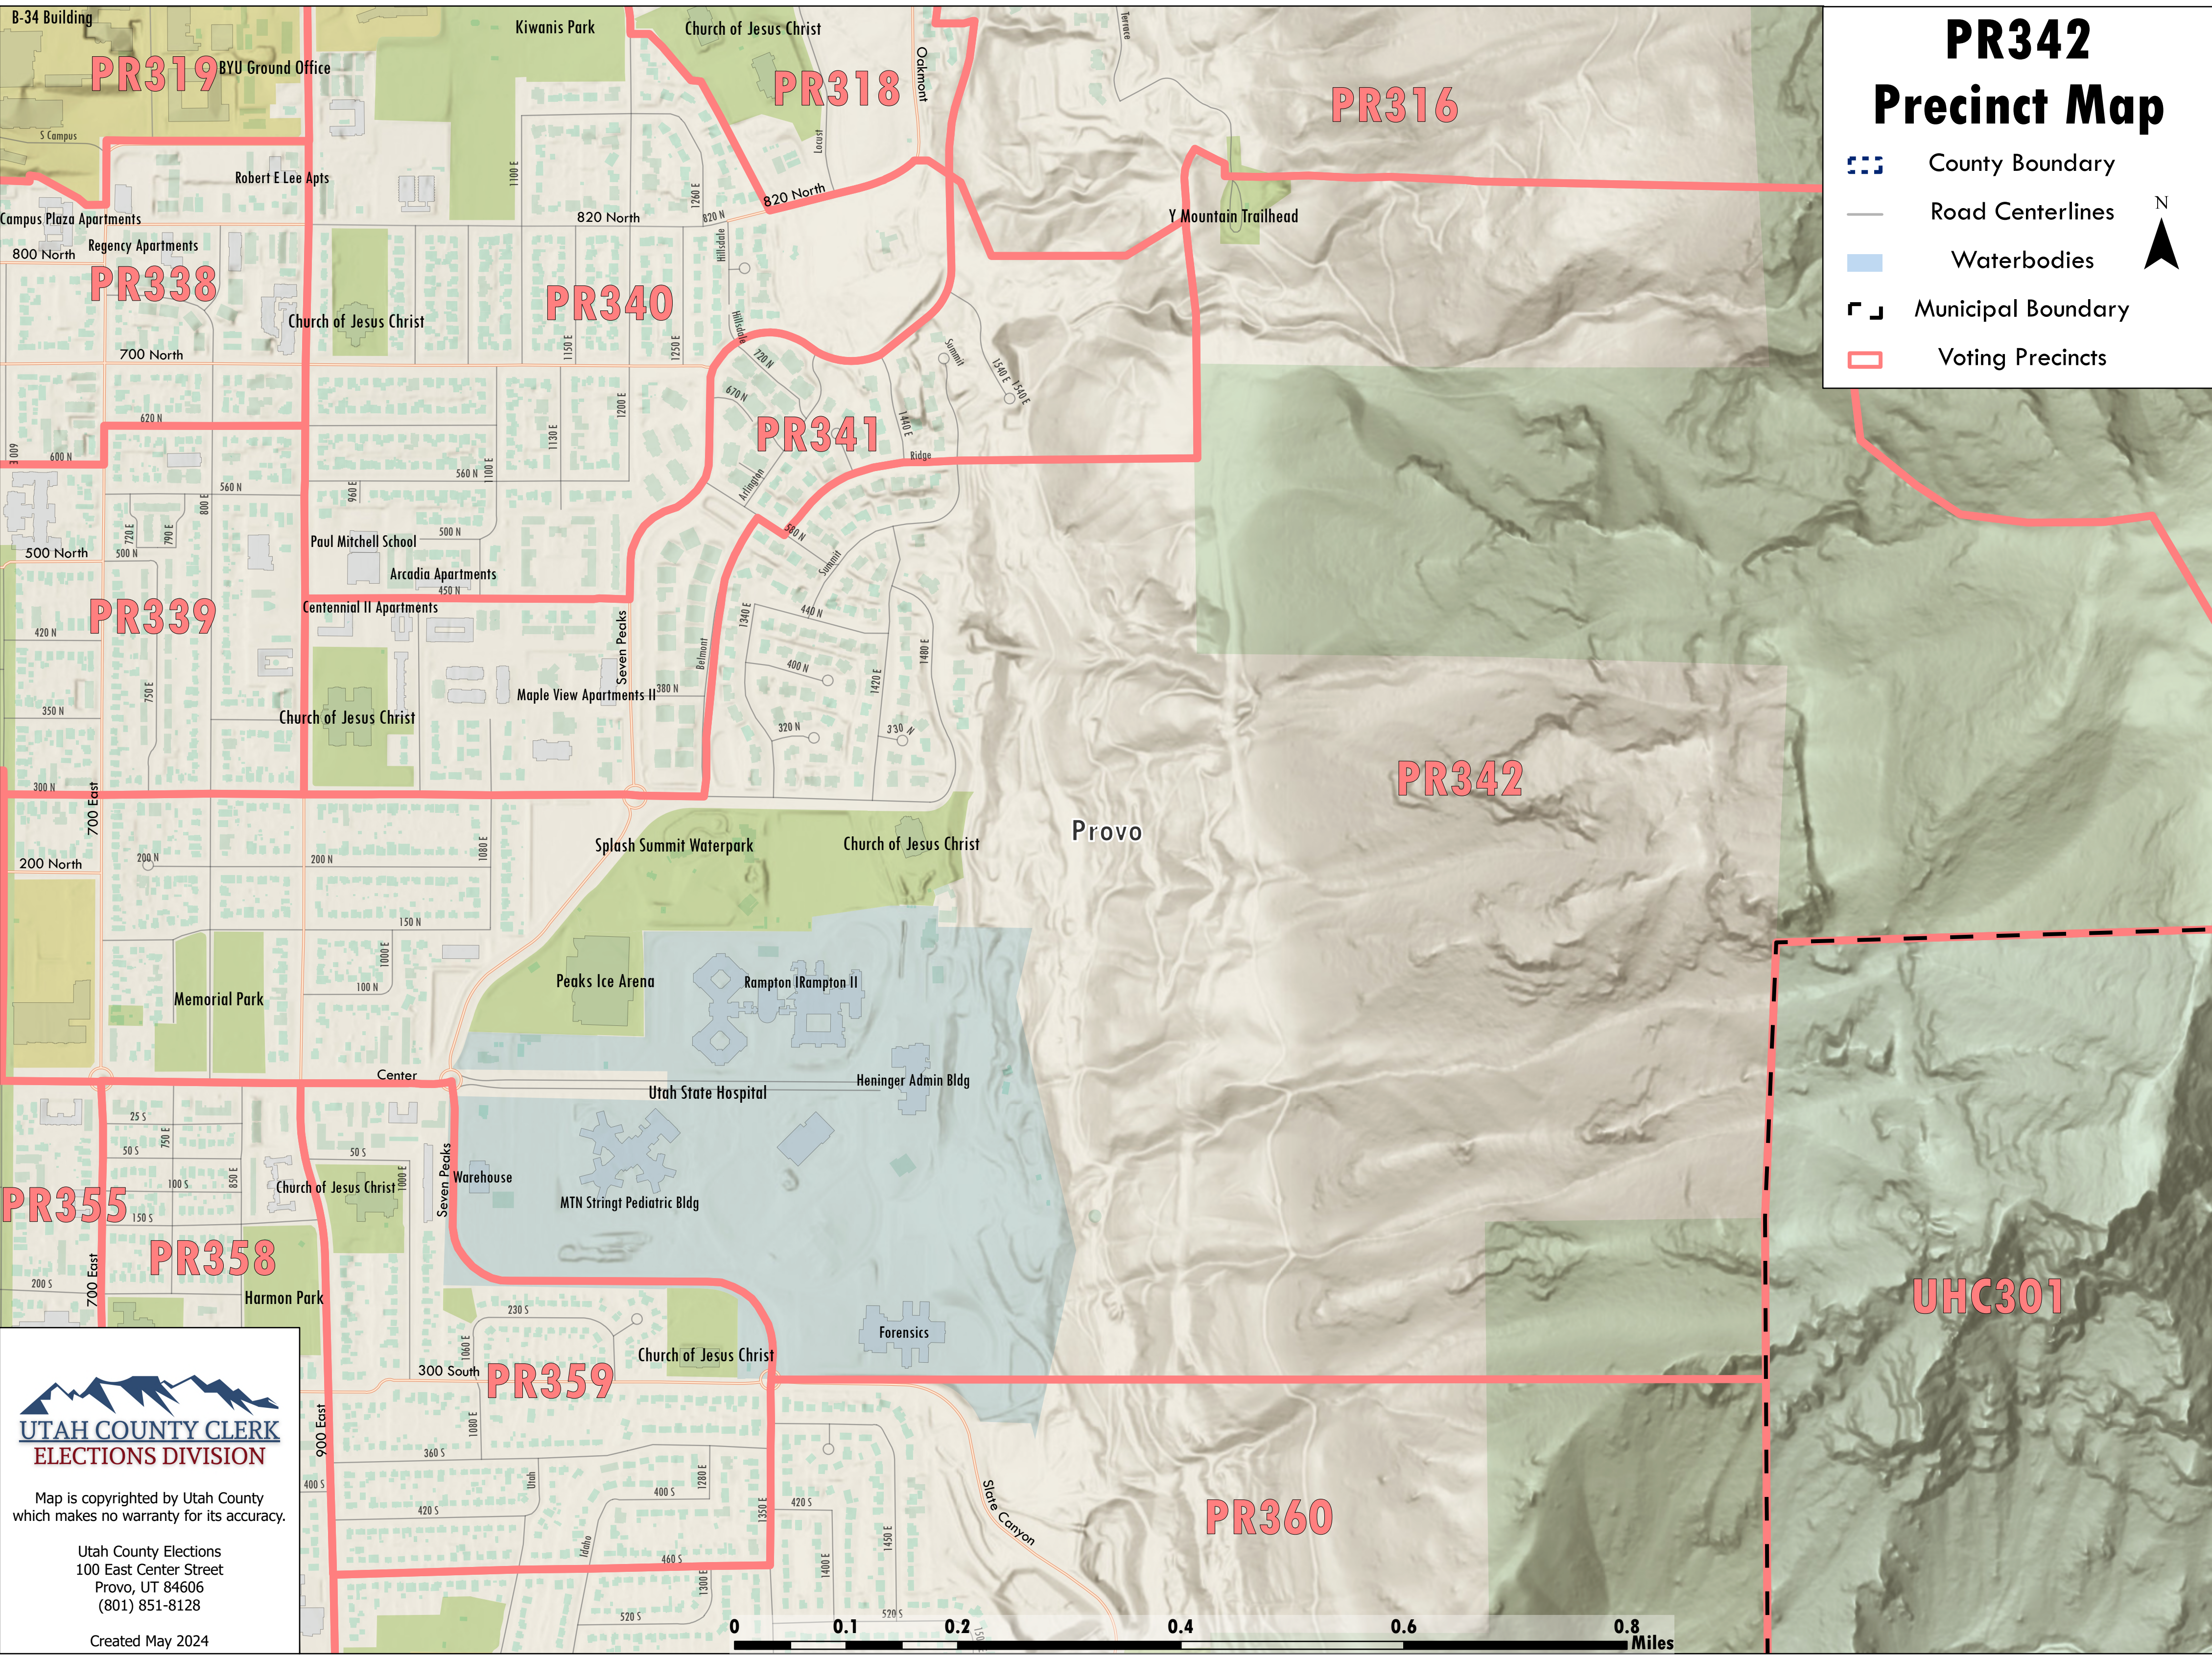

PR342 Precinct Map

-  County Boundary
-  Road Centerlines
-  Waterbodies
-  Municipal Boundary
-  Voting Precincts

UTAH COUNTY CLERK
ELECTIONS DIVISION

Map is copyrighted by Utah County
which makes no warranty for its accuracy.

Utah County Elections
100 East Center Street
Provo, UT 84606
(801) 851-8128

Created May 2024