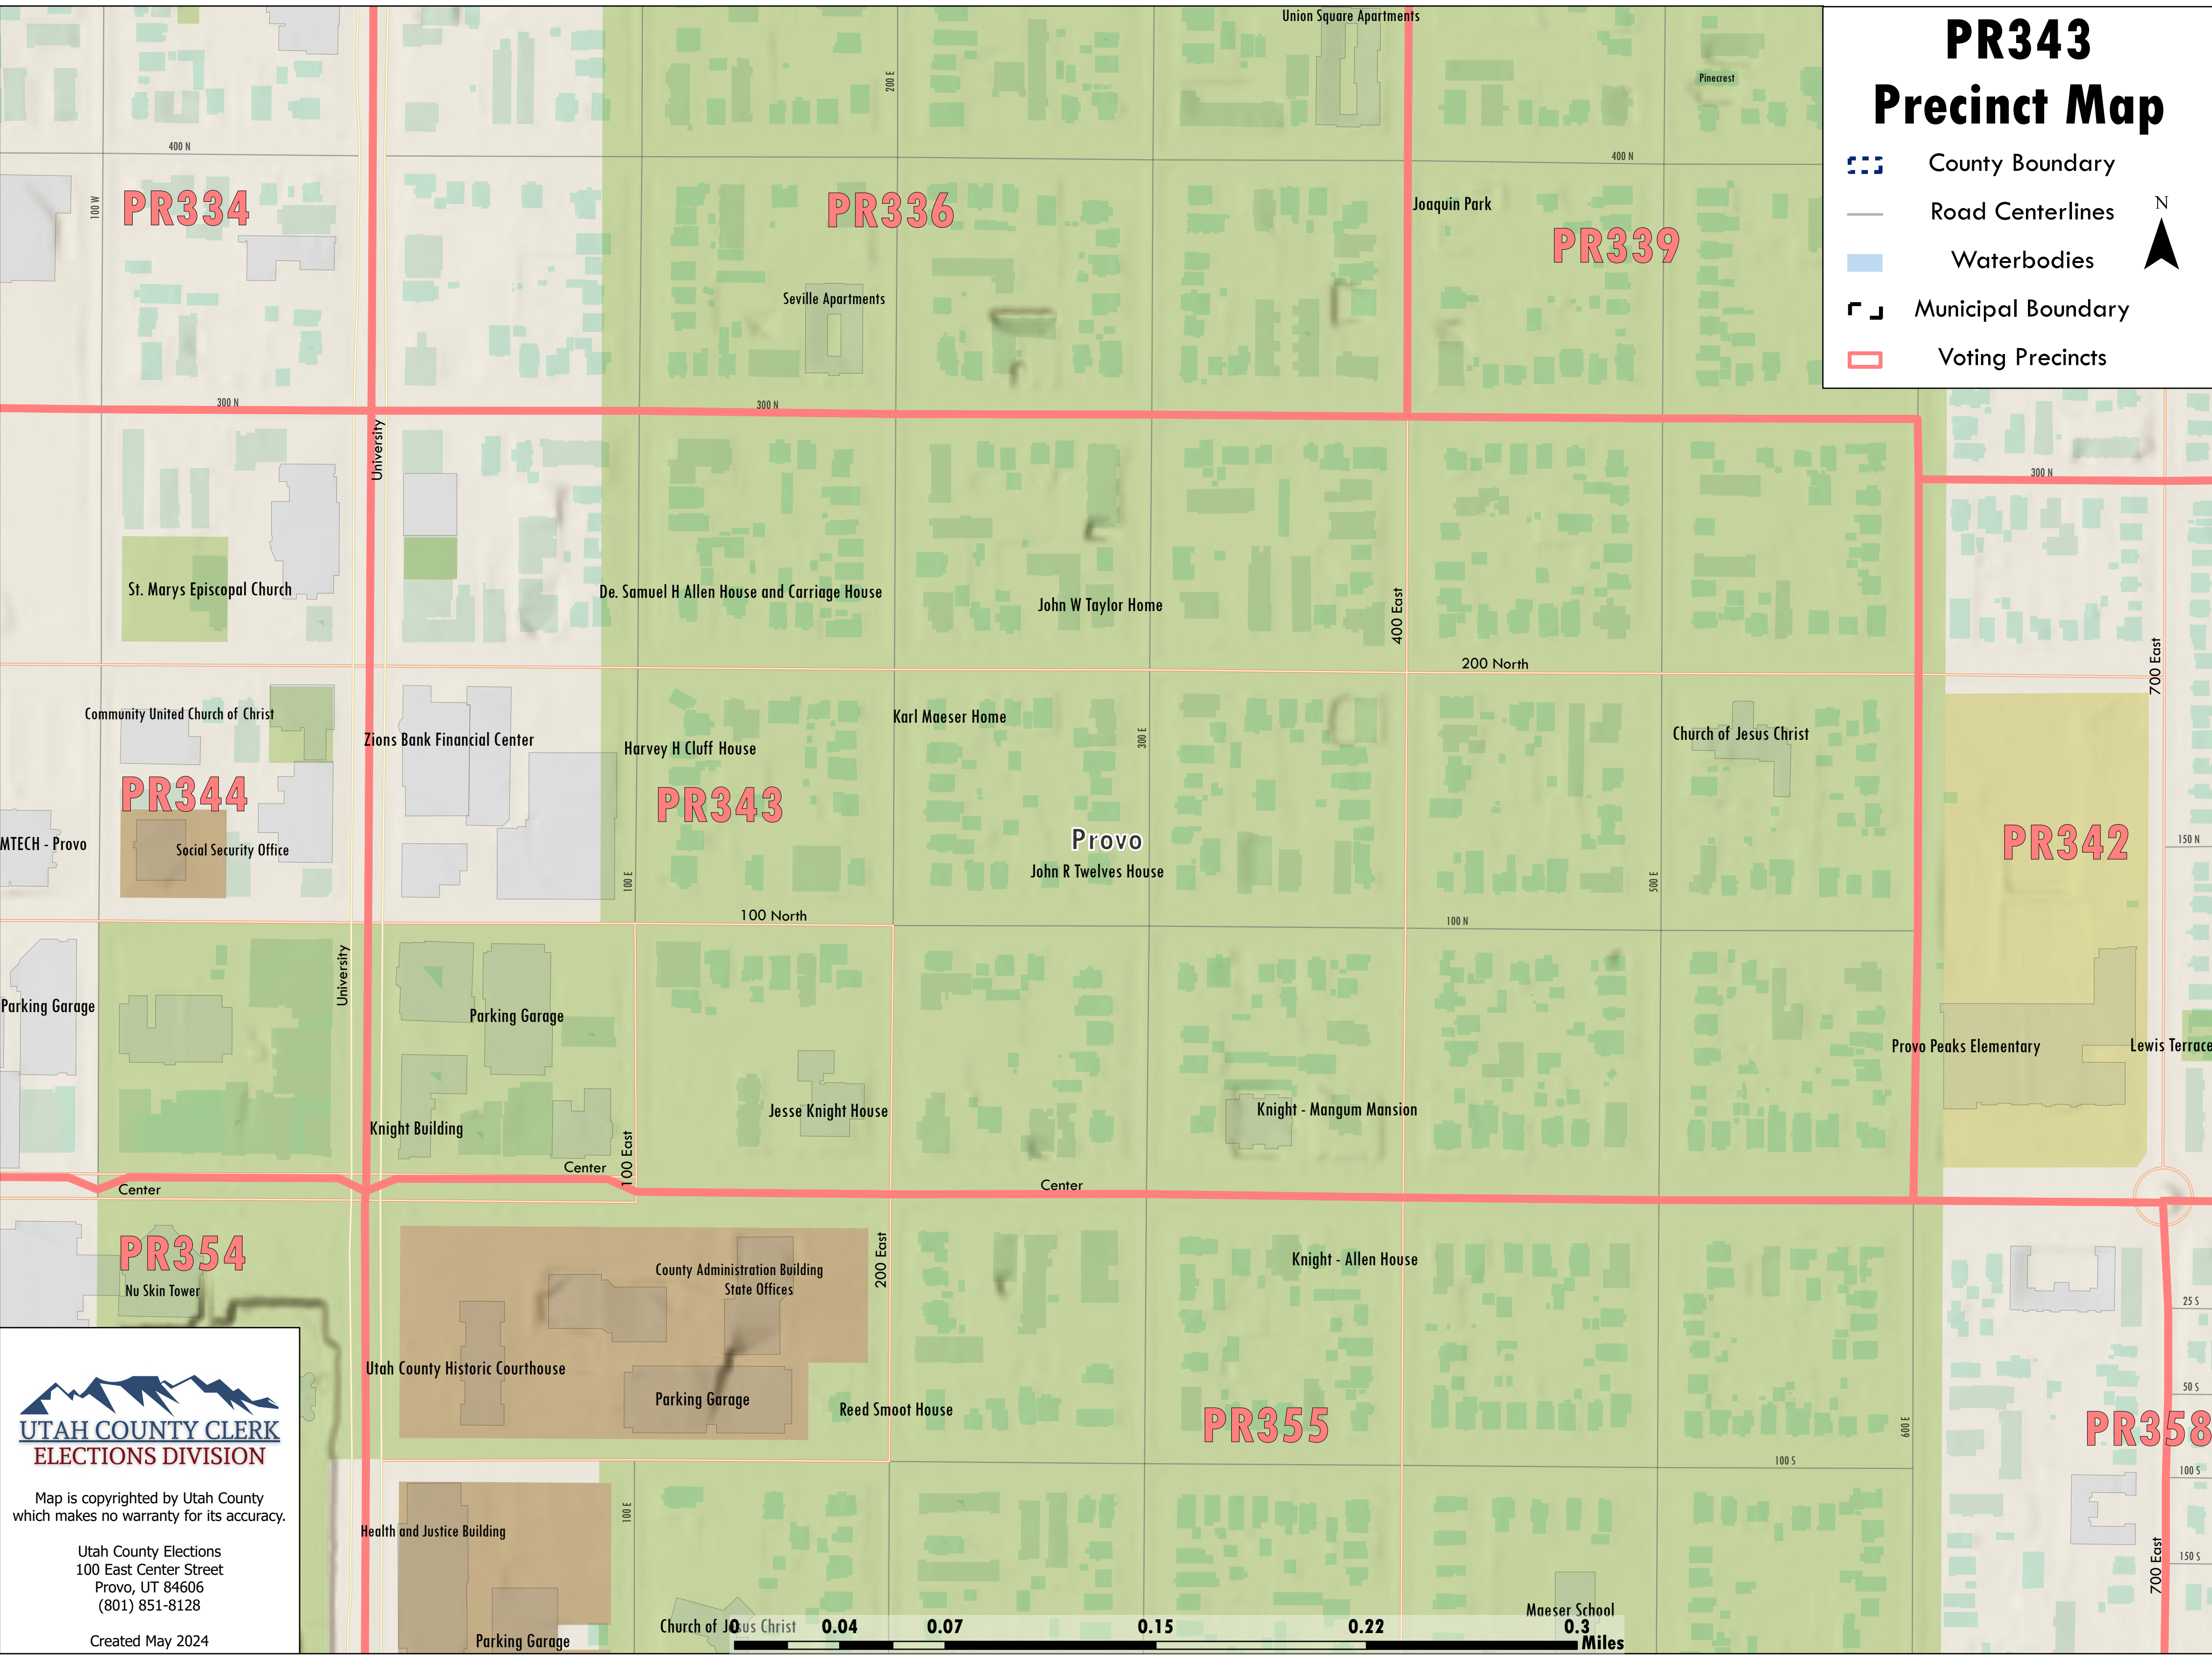

PR343 Precinct Map

-  County Boundary
-  Road Centerlines
-  Waterbodies
-  Municipal Boundary
-  Voting Precincts

**UTAH COUNTY CLERK
ELECTIONS DIVISION**

Map is copyrighted by Utah County
which makes no warranty for its accuracy.

Utah County Elections
100 East Center Street
Provo, UT 84606
(801) 851-8128

Created May 2024