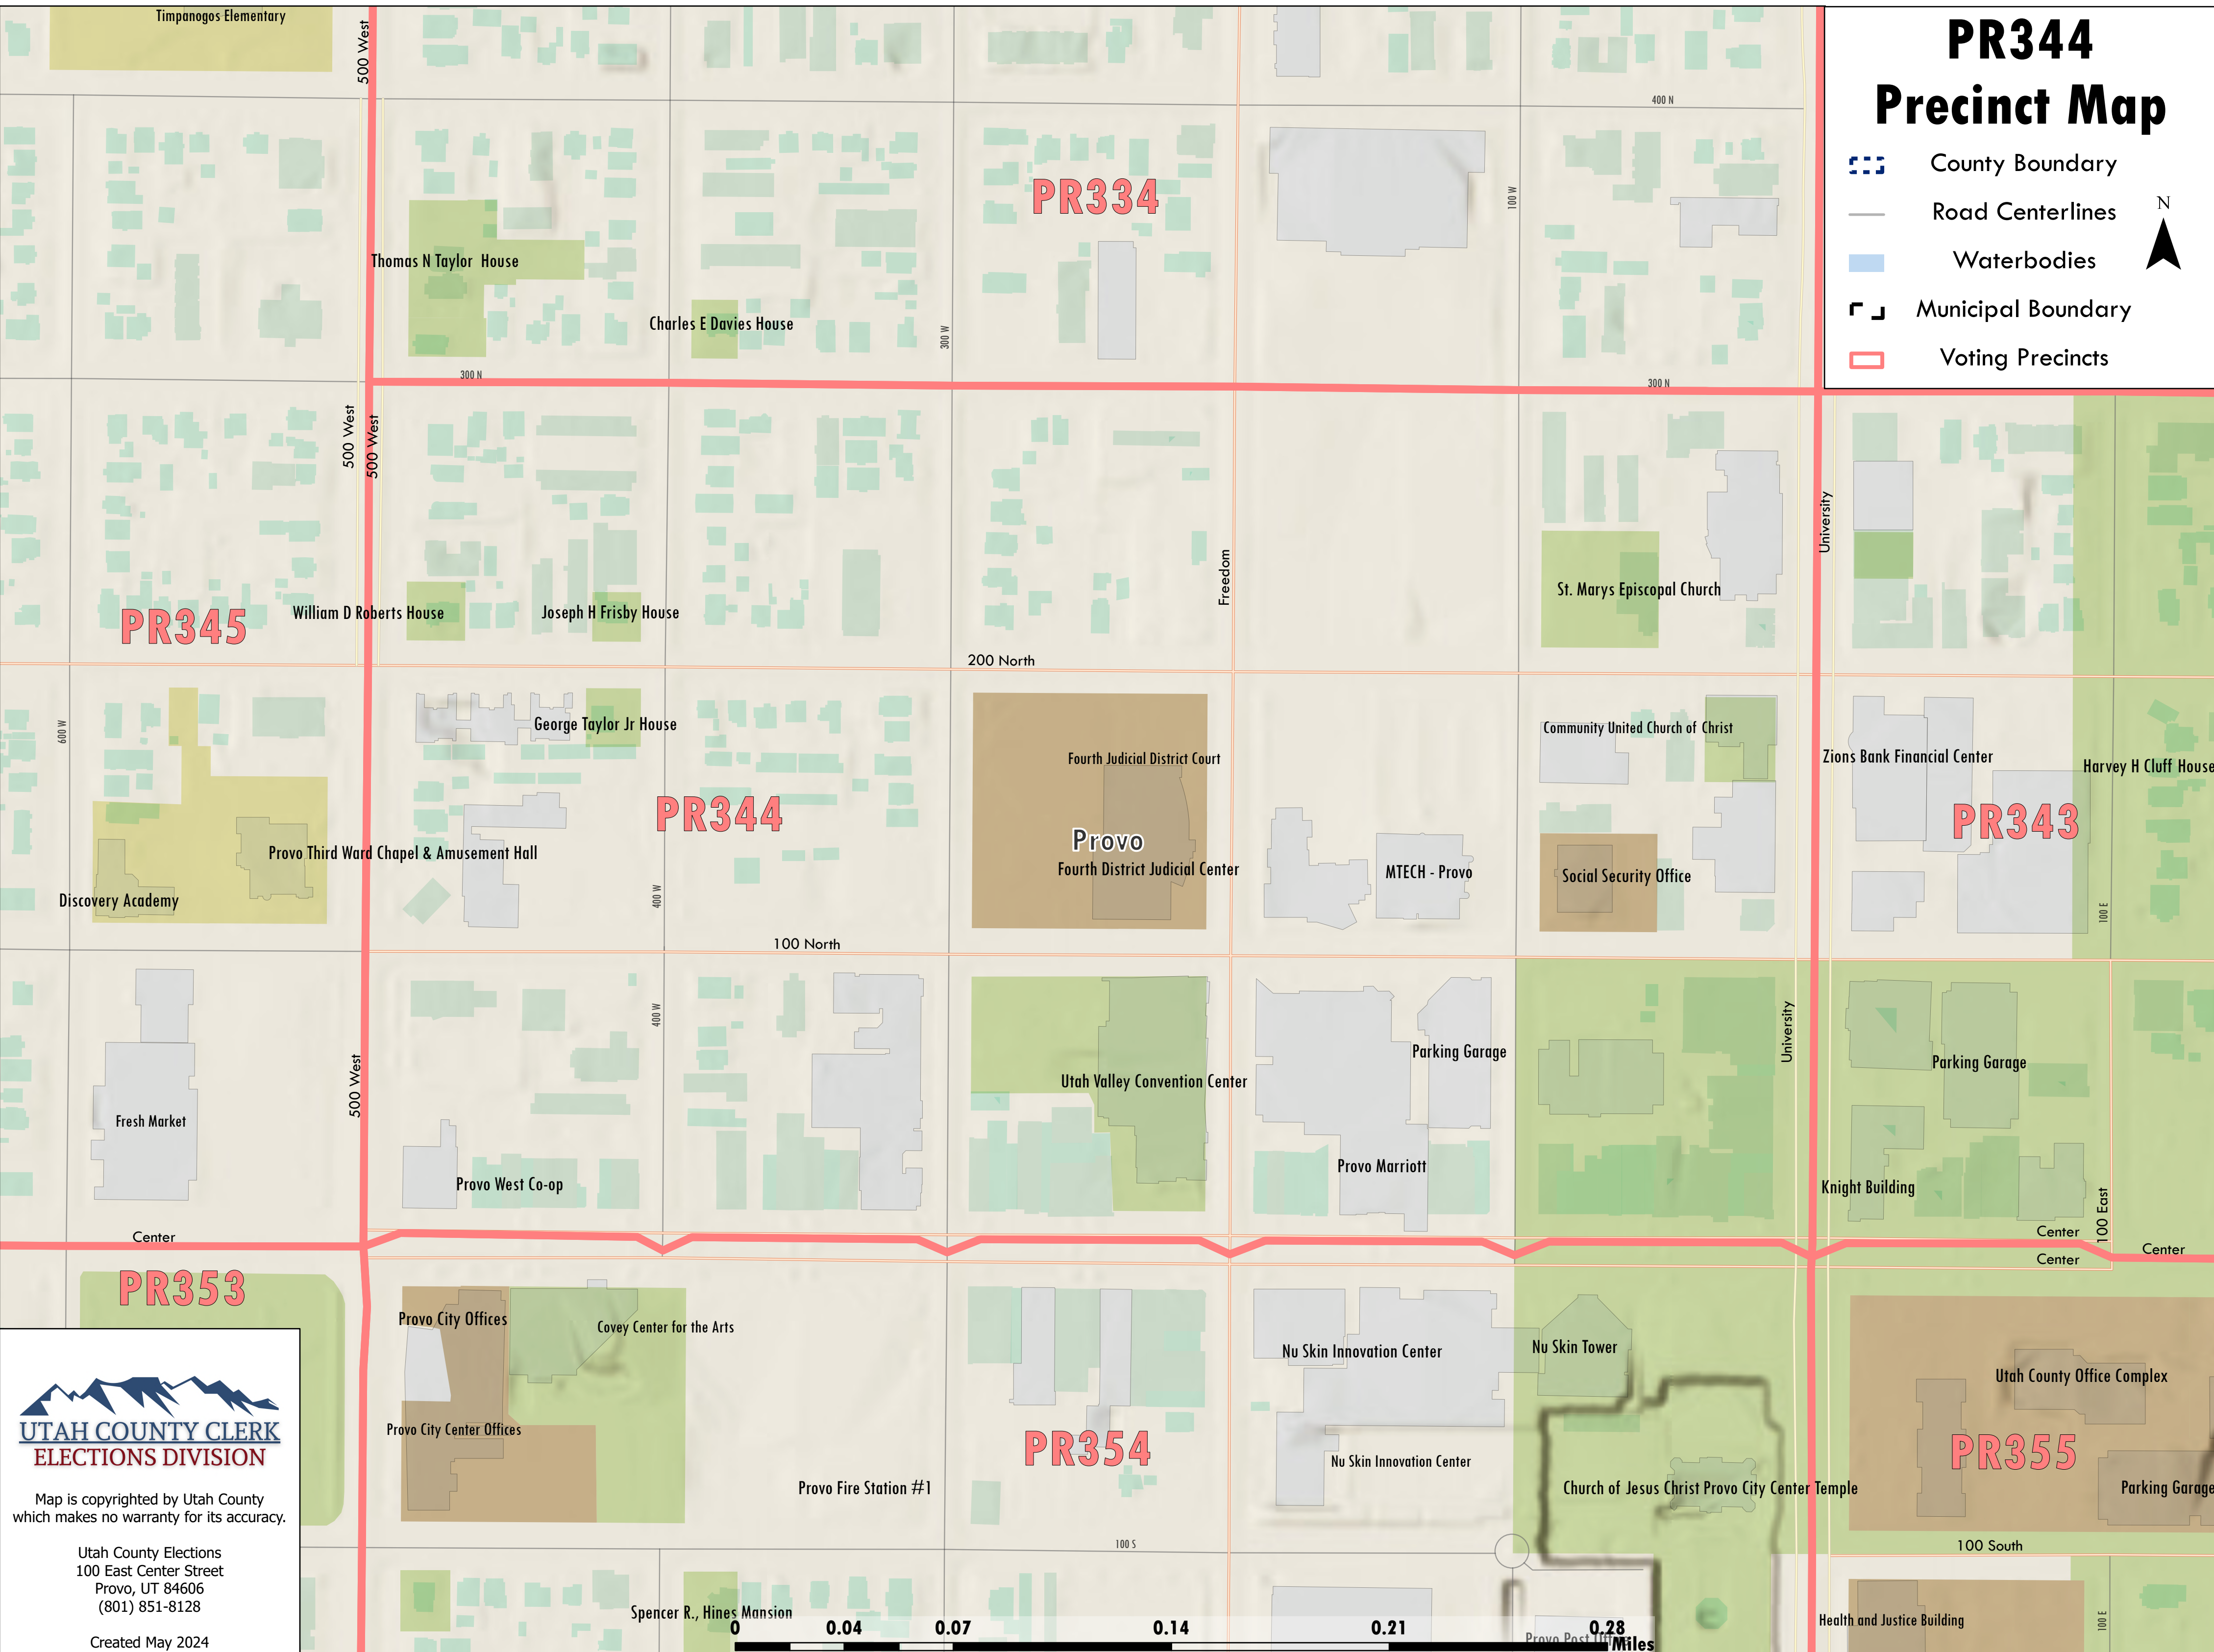

PR344 Precinct Map

-  County Boundary
-  Road Centerlines
-  Waterbodies
-  Municipal Boundary
-  Voting Precincts

**UTAH COUNTY CLERK
ELECTIONS DIVISION**

Map is copyrighted by Utah County
which makes no warranty for its accuracy.

Utah County Elections
100 East Center Street
Provo, UT 84606
(801) 851-8128

Created May 2024