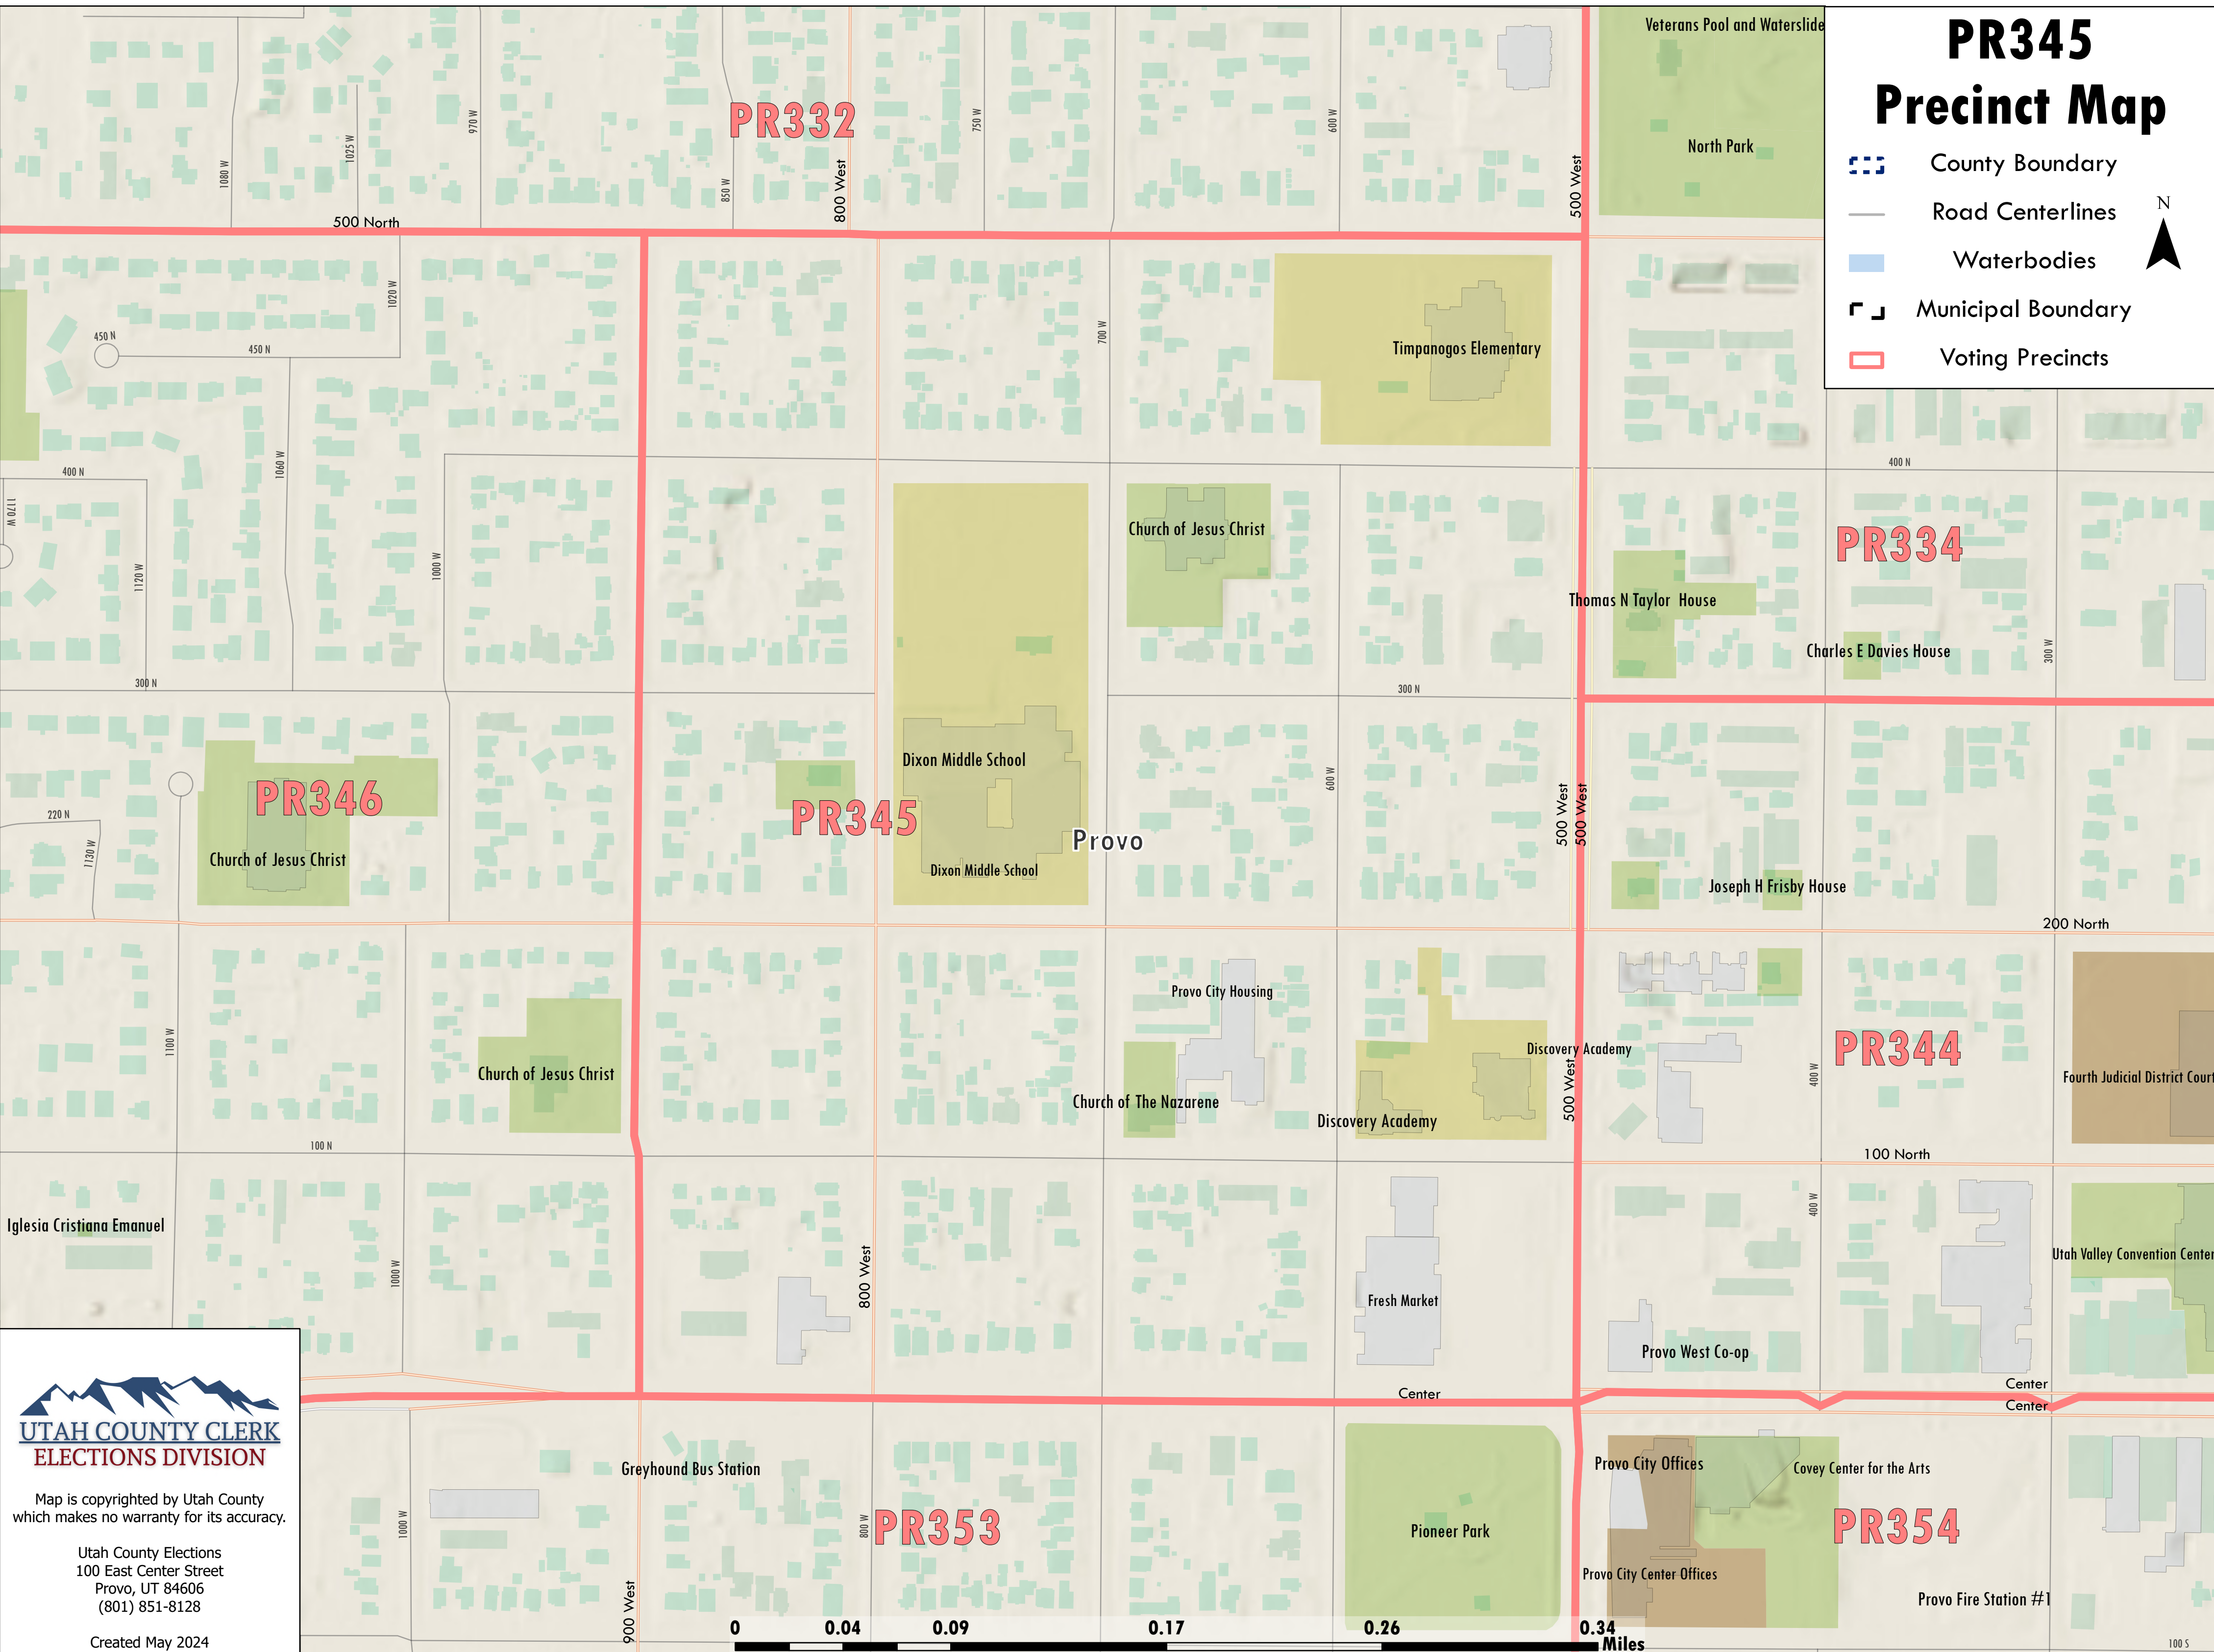

PR345 Precinct Map

-  County Boundary
-  Road Centerlines
-  Waterbodies
-  Municipal Boundary
-  Voting Precincts

**UTAH COUNTY CLERK
ELECTIONS DIVISION**

Map is copyrighted by Utah County
which makes no warranty for its accuracy.

Utah County Elections
100 East Center Street
Provo, UT 84606
(801) 851-8128

Created May 2024