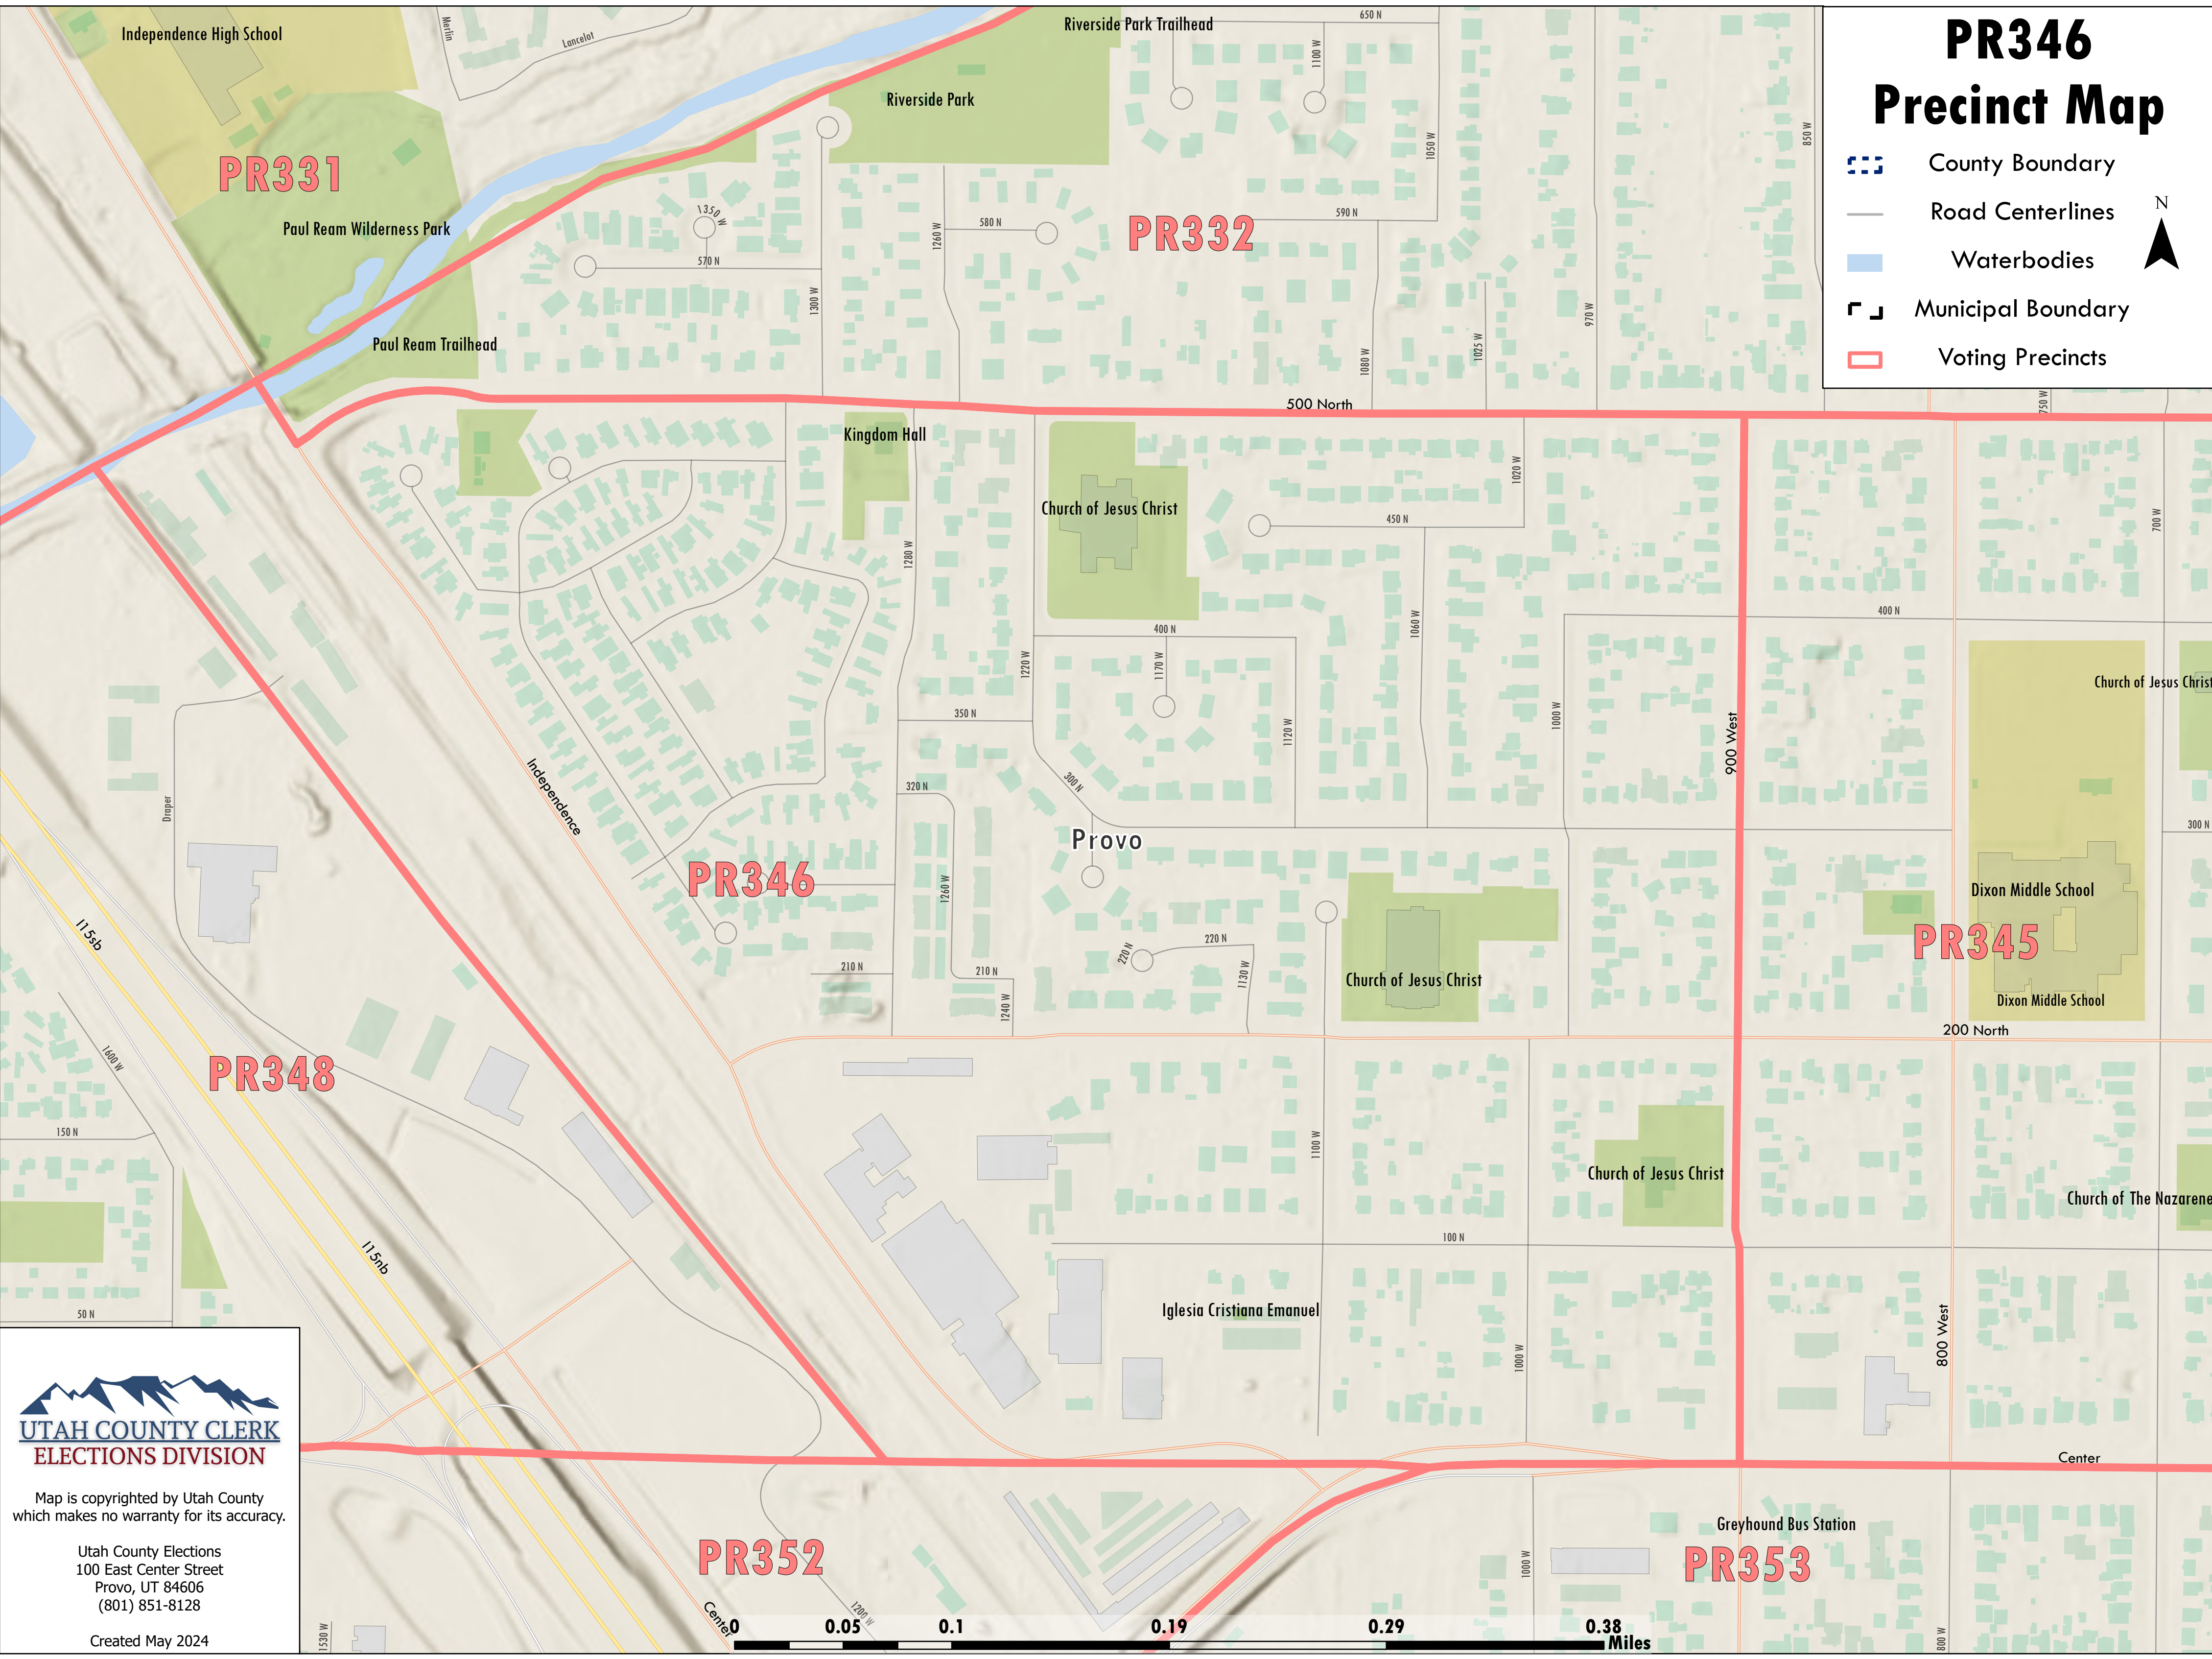

PR346 Precinct Map

-  County Boundary
-  Road Centerlines
-  Waterbodies
-  Municipal Boundary
-  Voting Precincts

Map is copyrighted by Utah County which makes no warranty for its accuracy.

Utah County Elections
100 East Center Street
Provo, UT 84606
(801) 851-8128