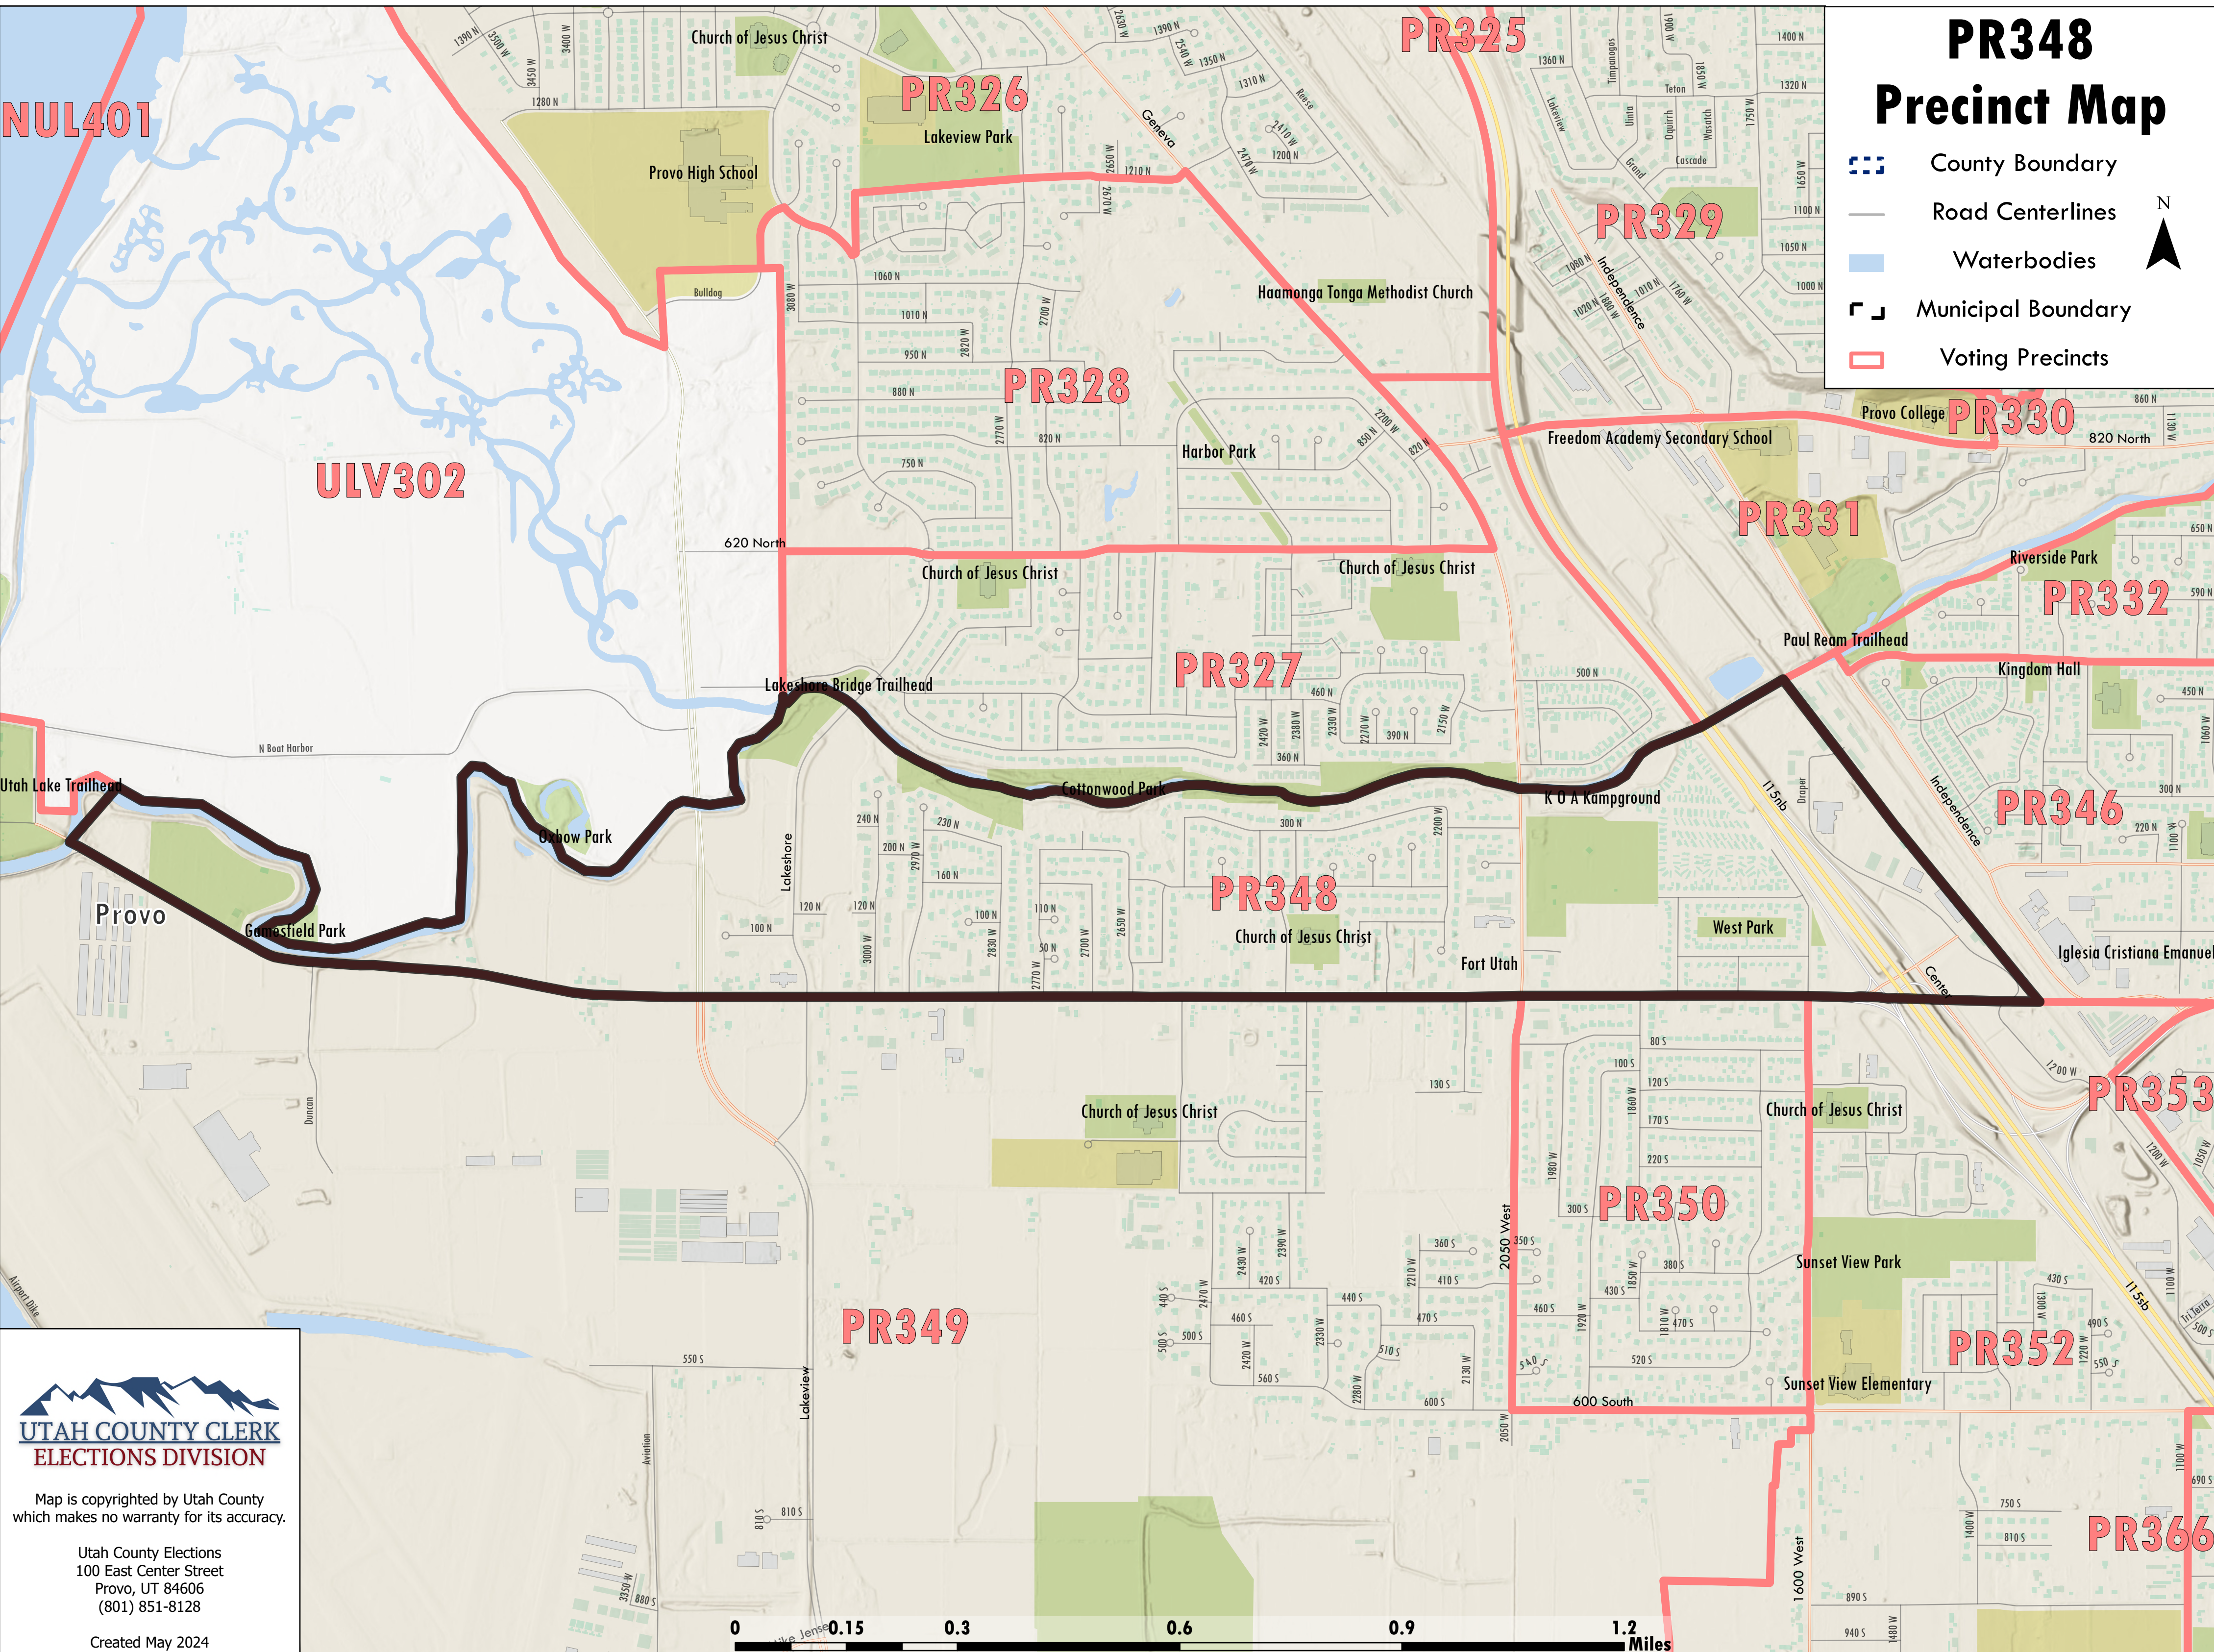

PR348 Precinct Map

-  County Boundary
-  Road Centerlines
-  Waterbodies
-  Municipal Boundary
-  Voting Precincts

Map is copyrighted by Utah County which makes no warranty for its accuracy.

Utah County Elections
100 East Center Street
Provo, UT 84606
(801) 851-8128

Created May 2024