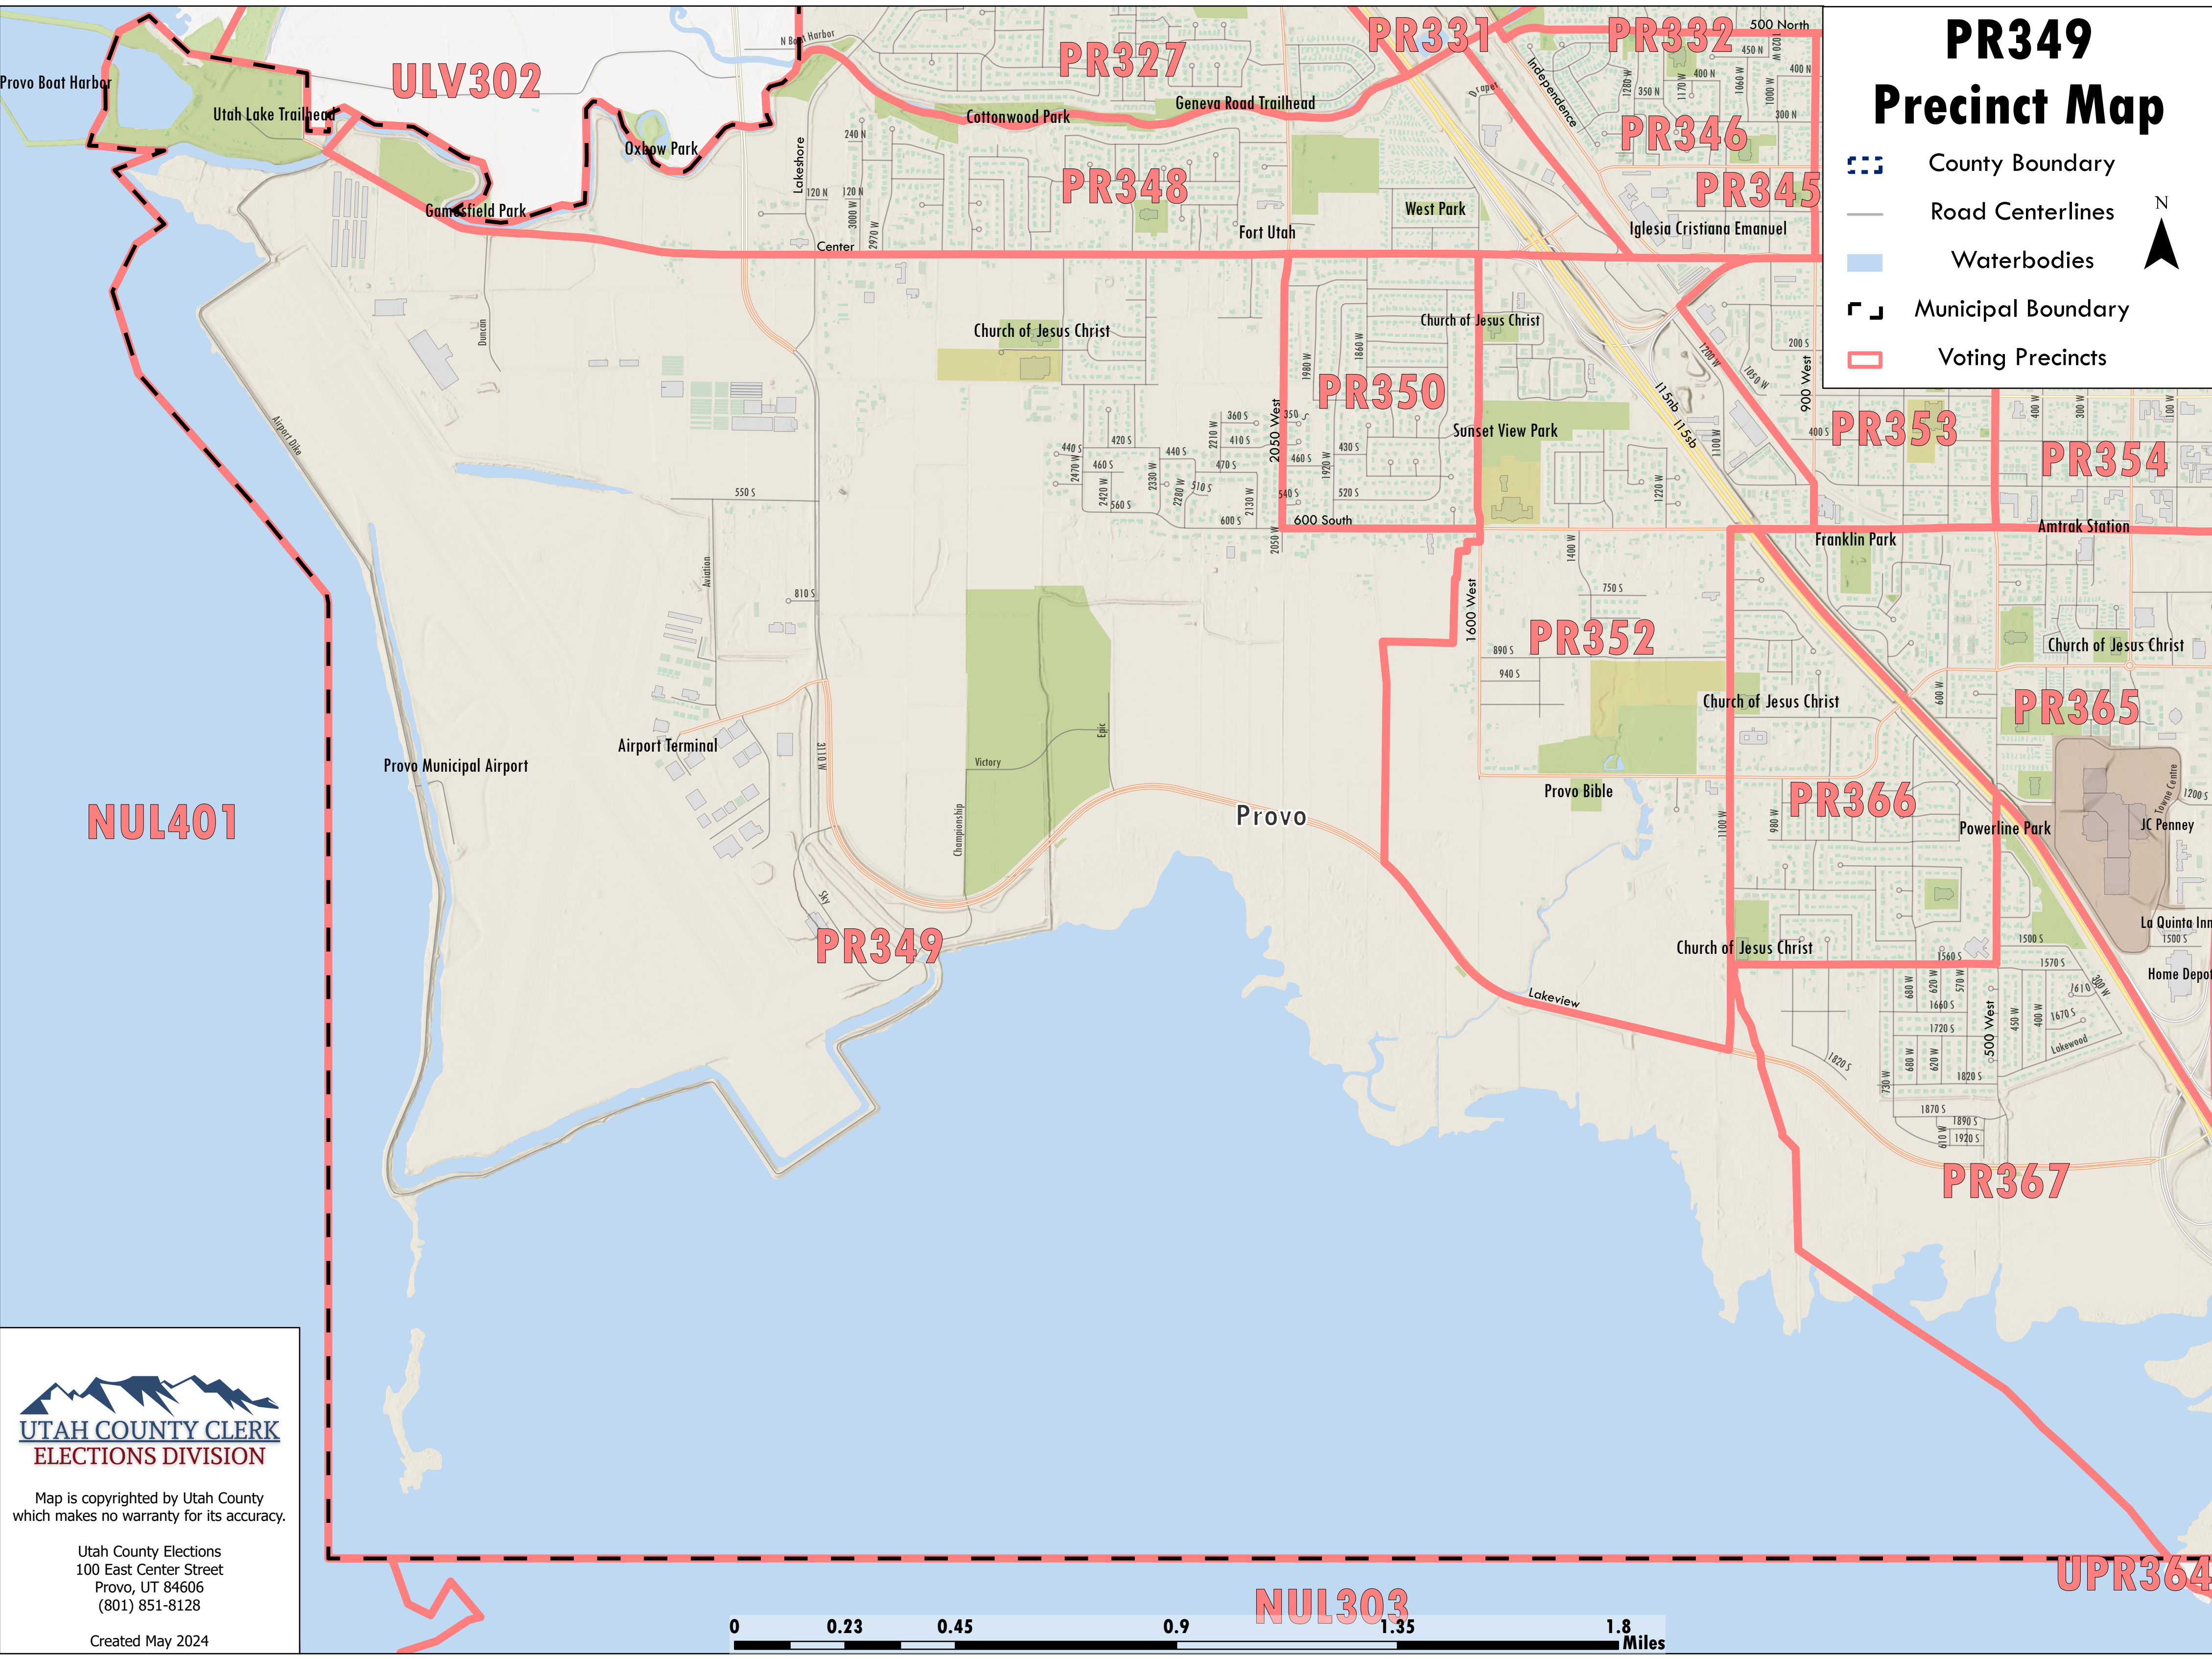

PR349 Precinct Map

-  County Boundary
-  Road Centerlines
-  Waterbodies
-  Municipal Boundary
-  Voting Precincts

Map is copyrighted by Utah County
which makes no warranty for its accuracy.

Utah County Elections
100 East Center Street
Provo, UT 84606
(801) 851-8128

Created May 2024

NUL303

UPR364