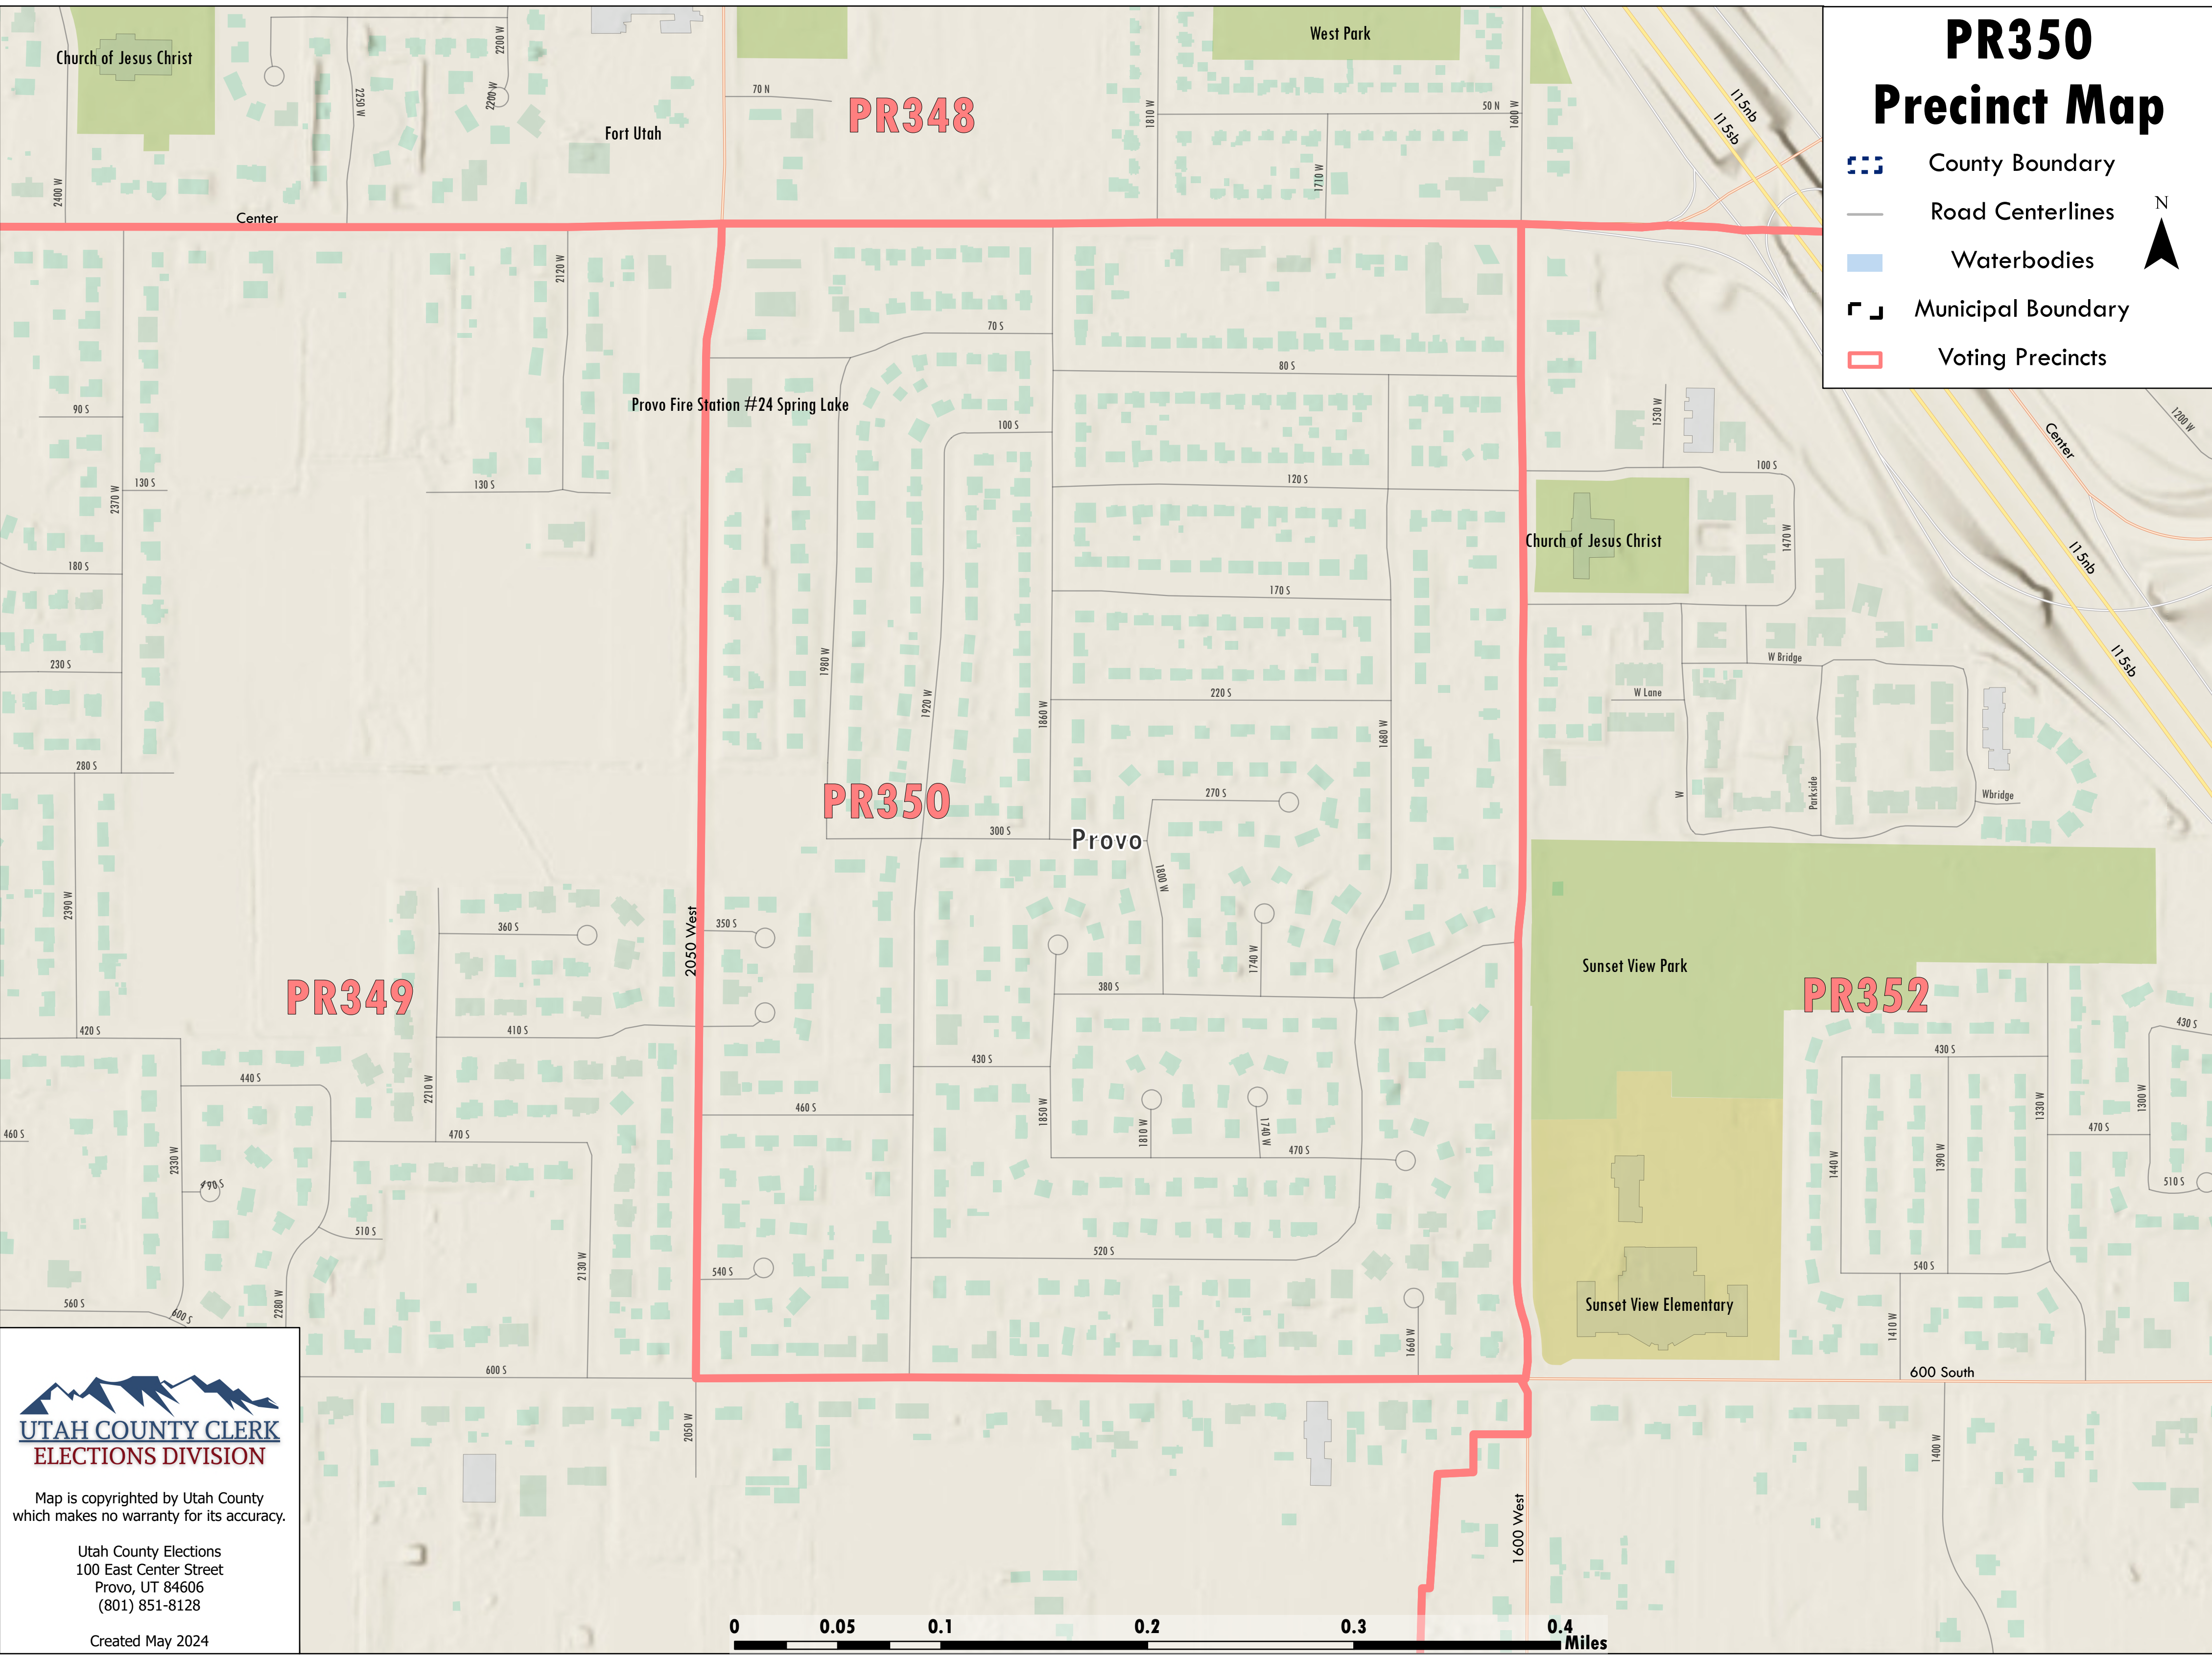

PR350 Precinct Map

-  County Boundary
-  Road Centerlines
-  Waterbodies
-  Municipal Boundary
-  Voting Precincts

Map is copyrighted by Utah County which makes no warranty for its accuracy.

Utah County Elections
100 East Center Street
Provo, UT 84606
(801) 851-8128

Created May 2024