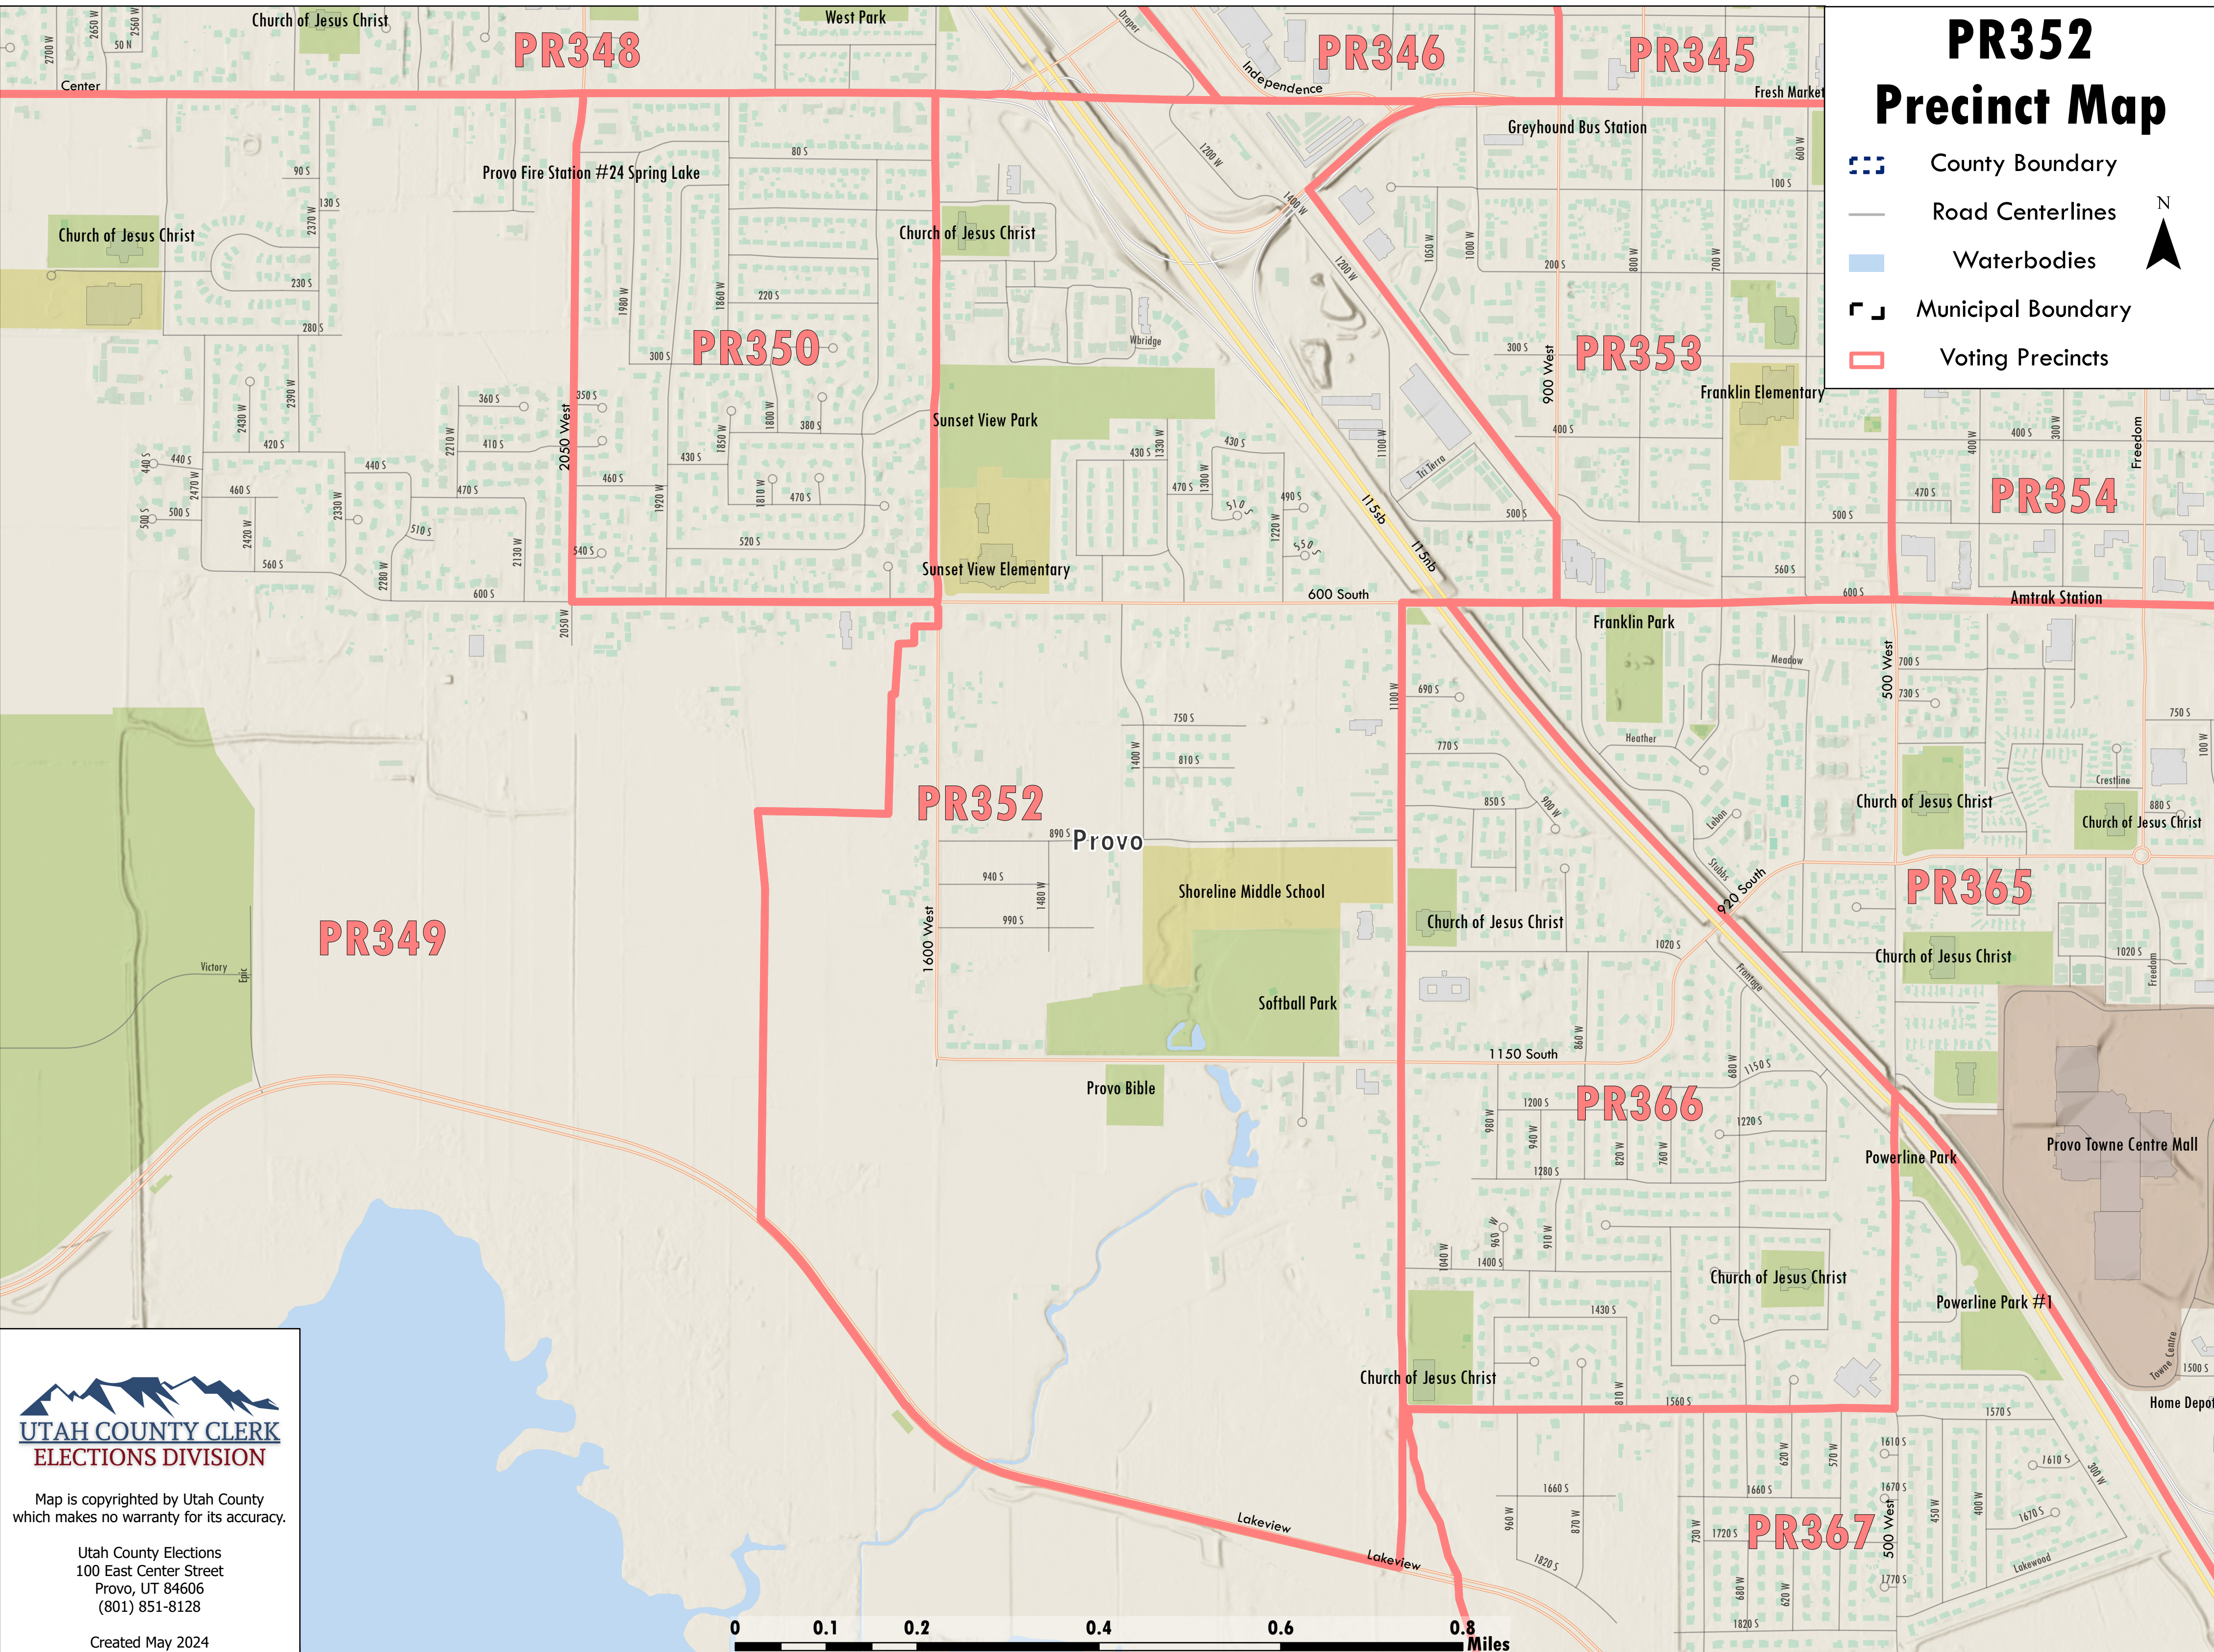

PR352 Precinct Map

-  County Boundary
-  Road Centerlines
-  Waterbodies
-  Municipal Boundary
-  Voting Precincts

Map is copyrighted by Utah County which makes no warranty for its accuracy.

Utah County Elections
100 East Center Street
Provo, UT 84606
(801) 851-8128