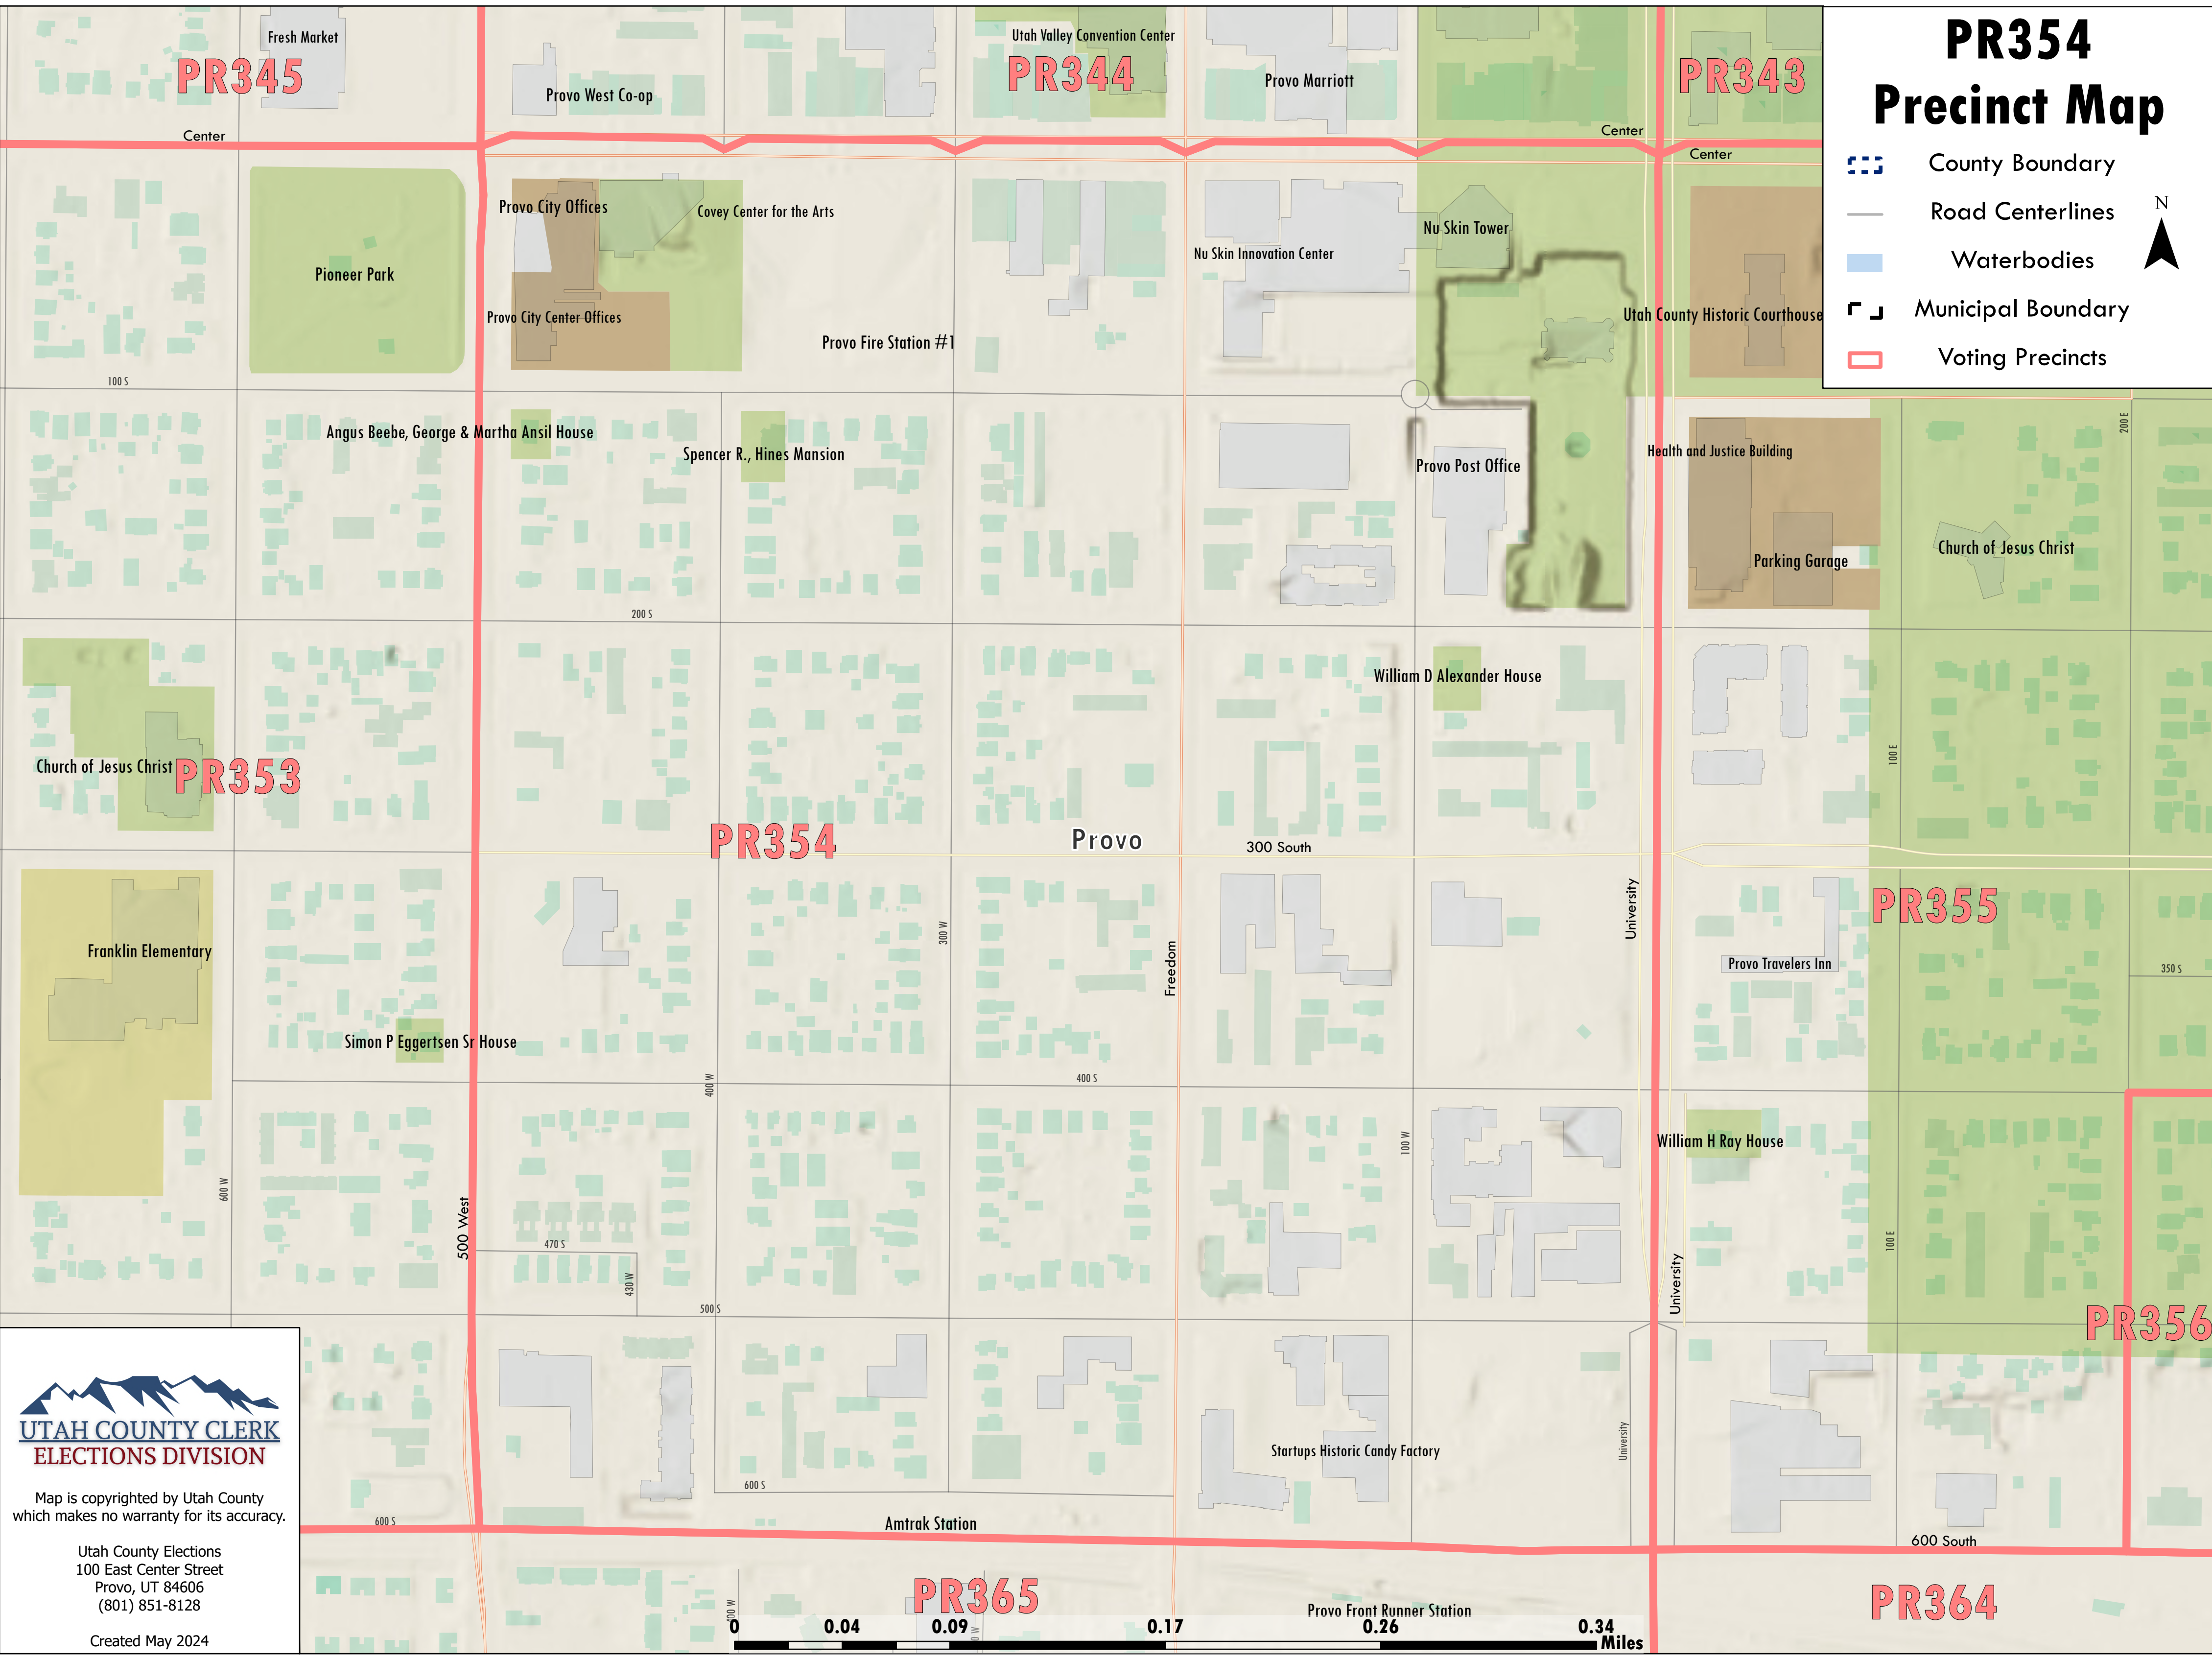

# PR354 Precinct Map

-  County Boundary
-  Road Centerlines
-  Waterbodies
-  Municipal Boundary
-  Voting Precincts

UTAH COUNTY CLERK  
ELECTIONS DIVISION

Map is copyrighted by Utah County  
which makes no warranty for its accuracy.

Utah County Elections  
100 East Center Street  
Provo, UT 84606  
(801) 851-8128

Created May 2024