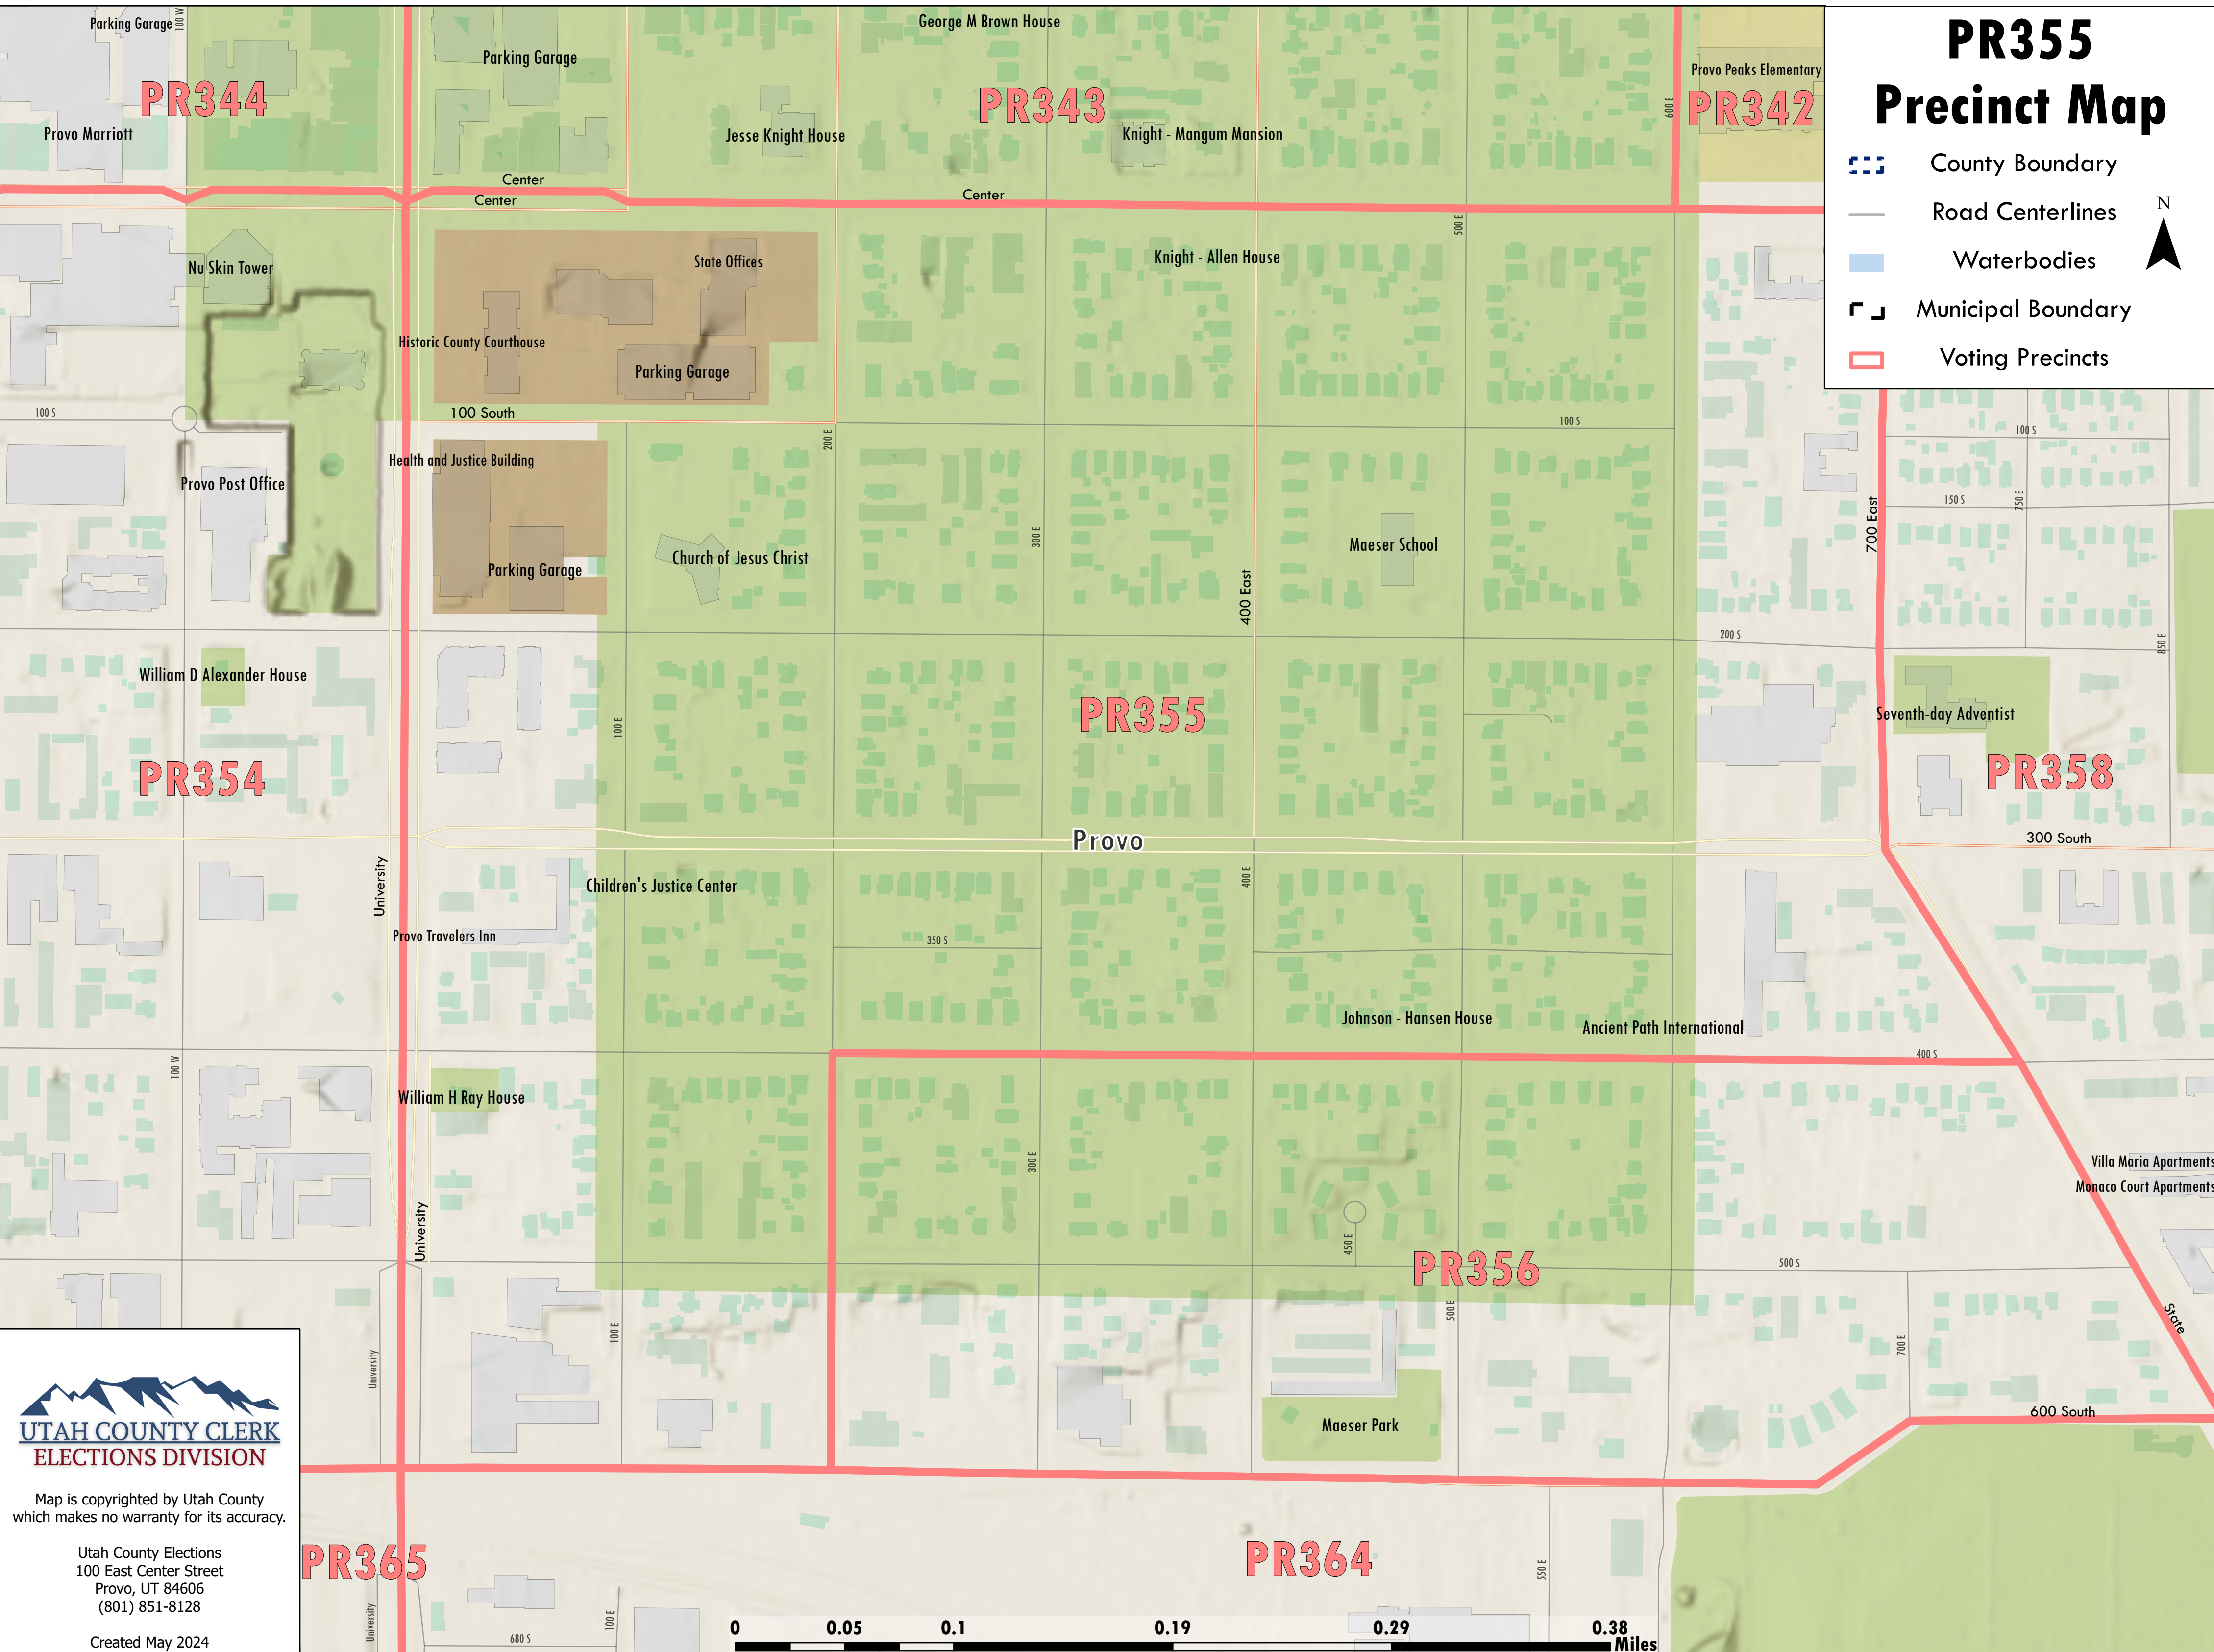

PR355 Precinct Map

-  County Boundary
-  Road Centerlines
-  Waterbodies
-  Municipal Boundary
-  Voting Precincts

UTAH COUNTY CLERK
ELECTIONS DIVISION

Map is copyrighted by Utah County
which makes no warranty for its accuracy.

Utah County Elections
100 East Center Street
Provo, UT 84606
(801) 851-8128

Created May 2024