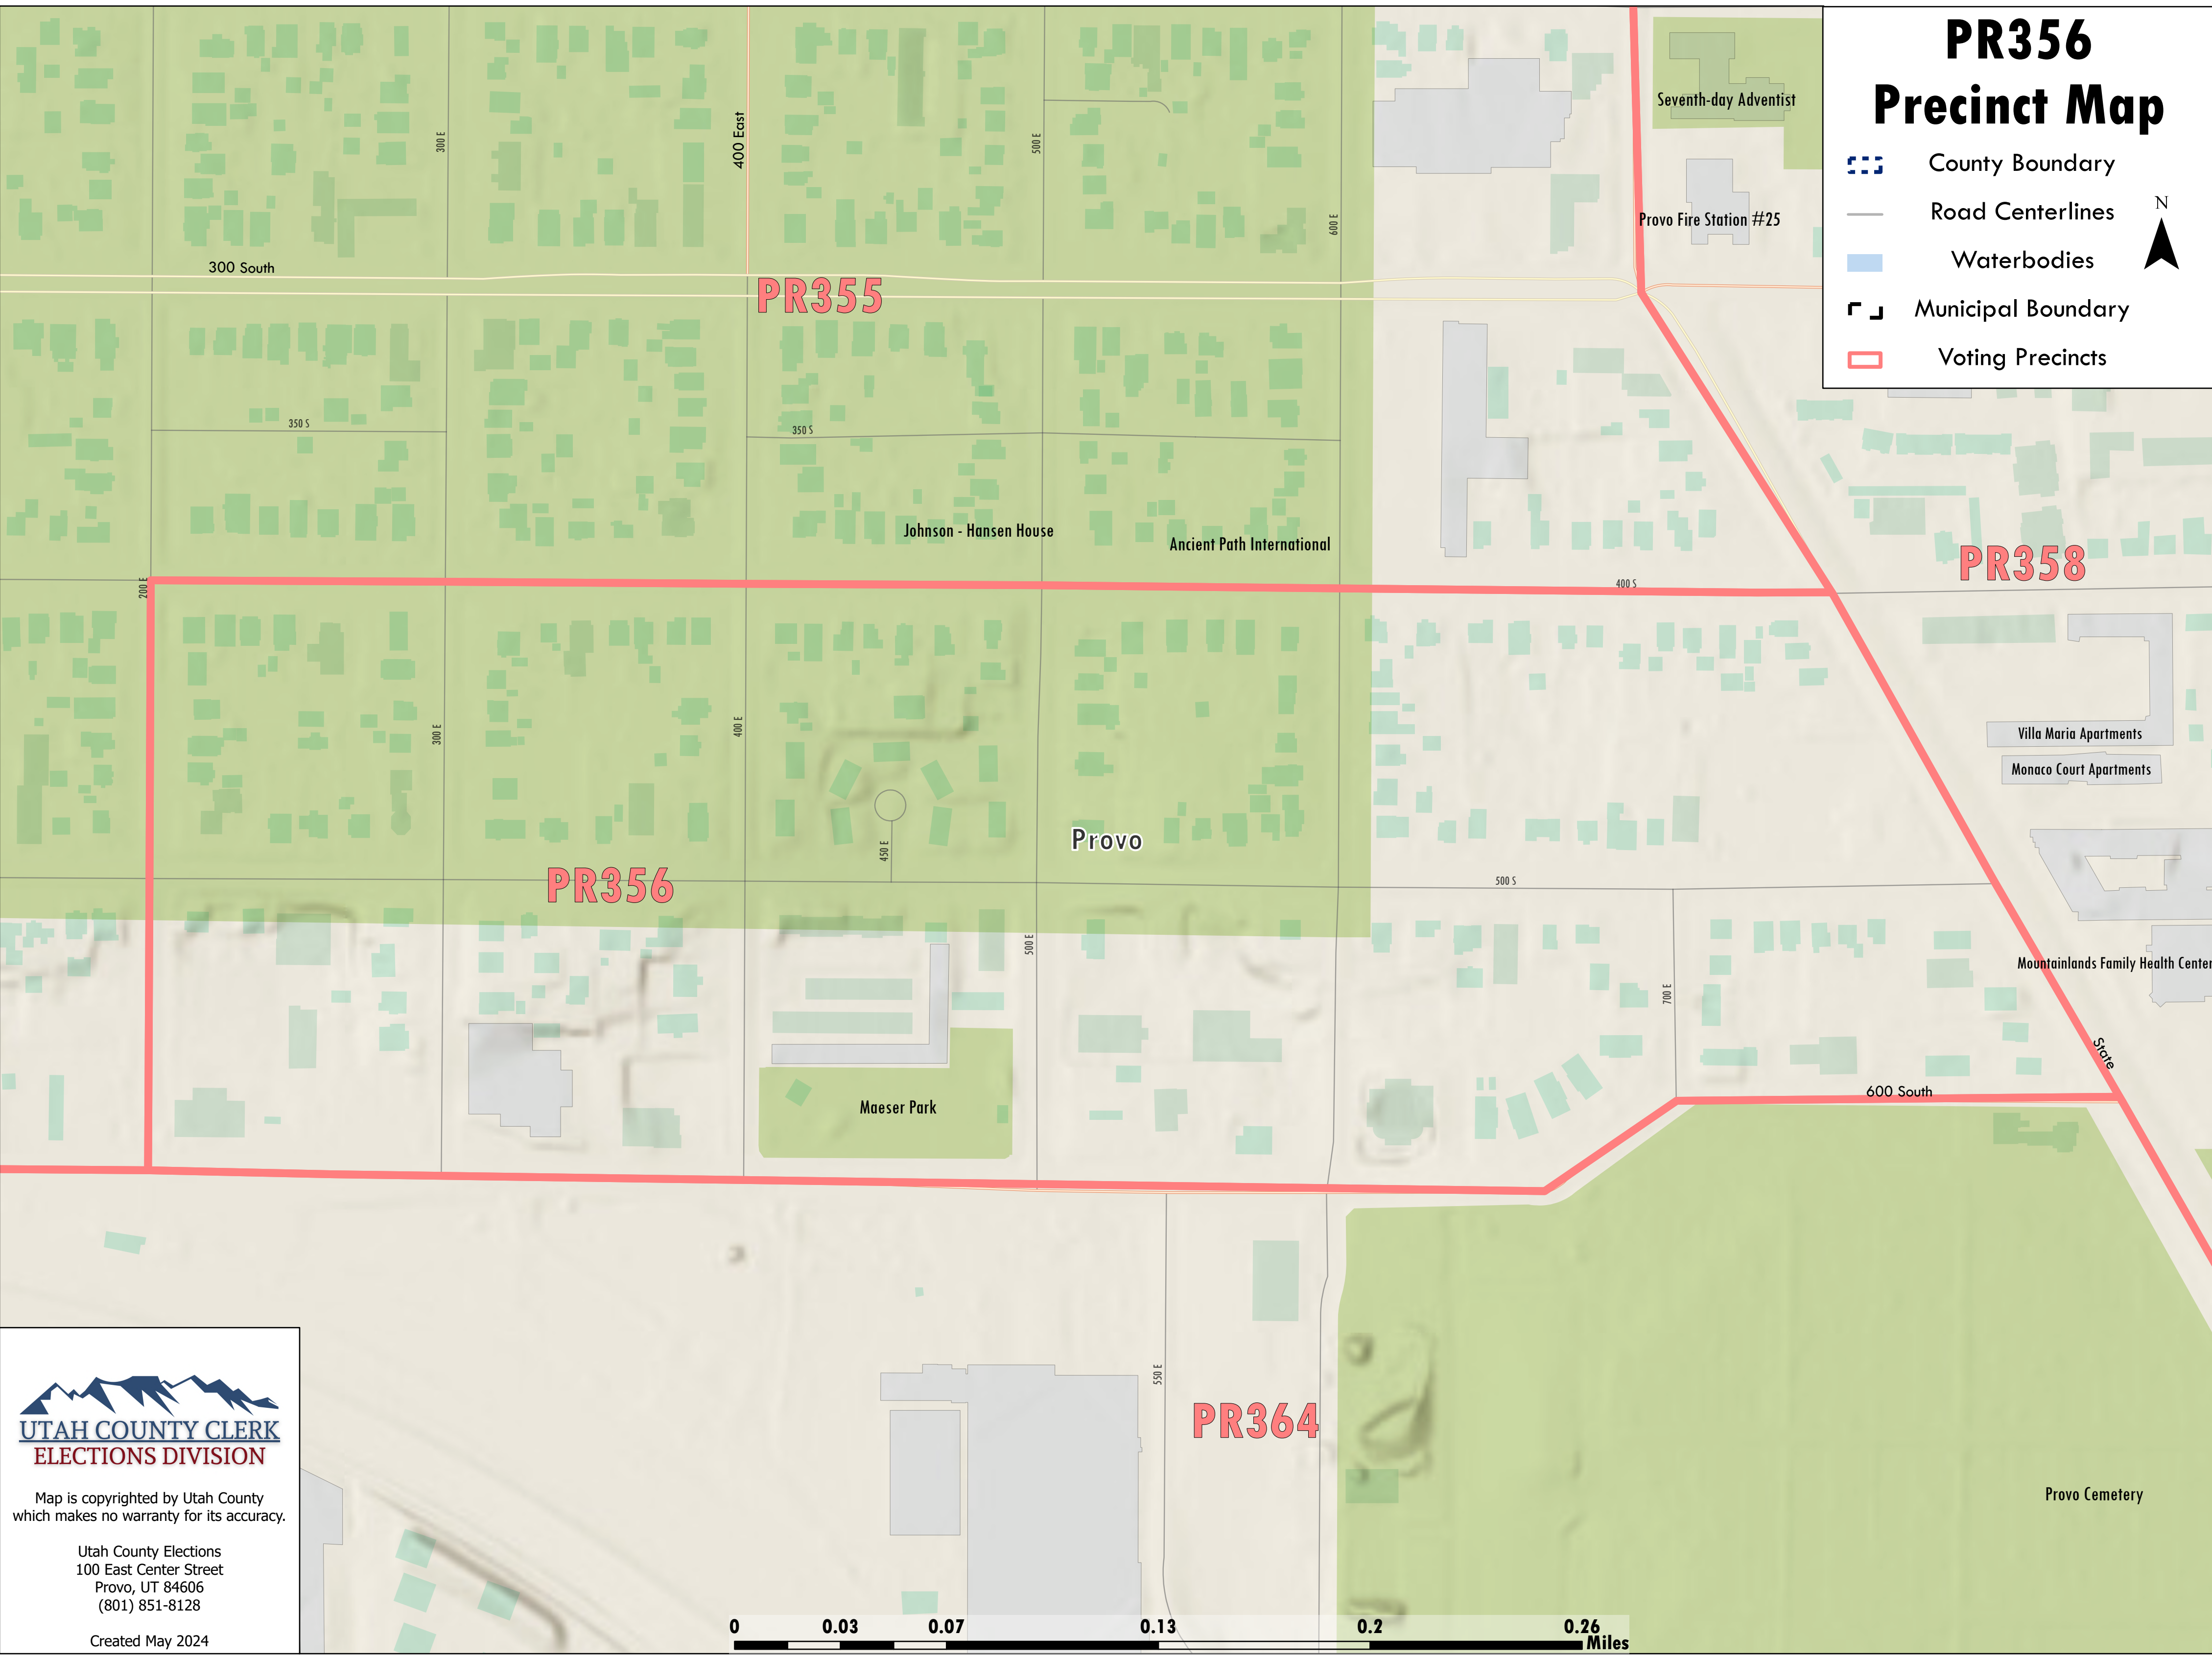

PR356 Precinct Map

-  County Boundary
-  Road Centerlines
-  Waterbodies
-  Municipal Boundary
-  Voting Precincts

Map is copyrighted by Utah County which makes no warranty for its accuracy.

Utah County Elections
100 East Center Street
Provo, UT 84606
(801) 851-8128

Created May 2024