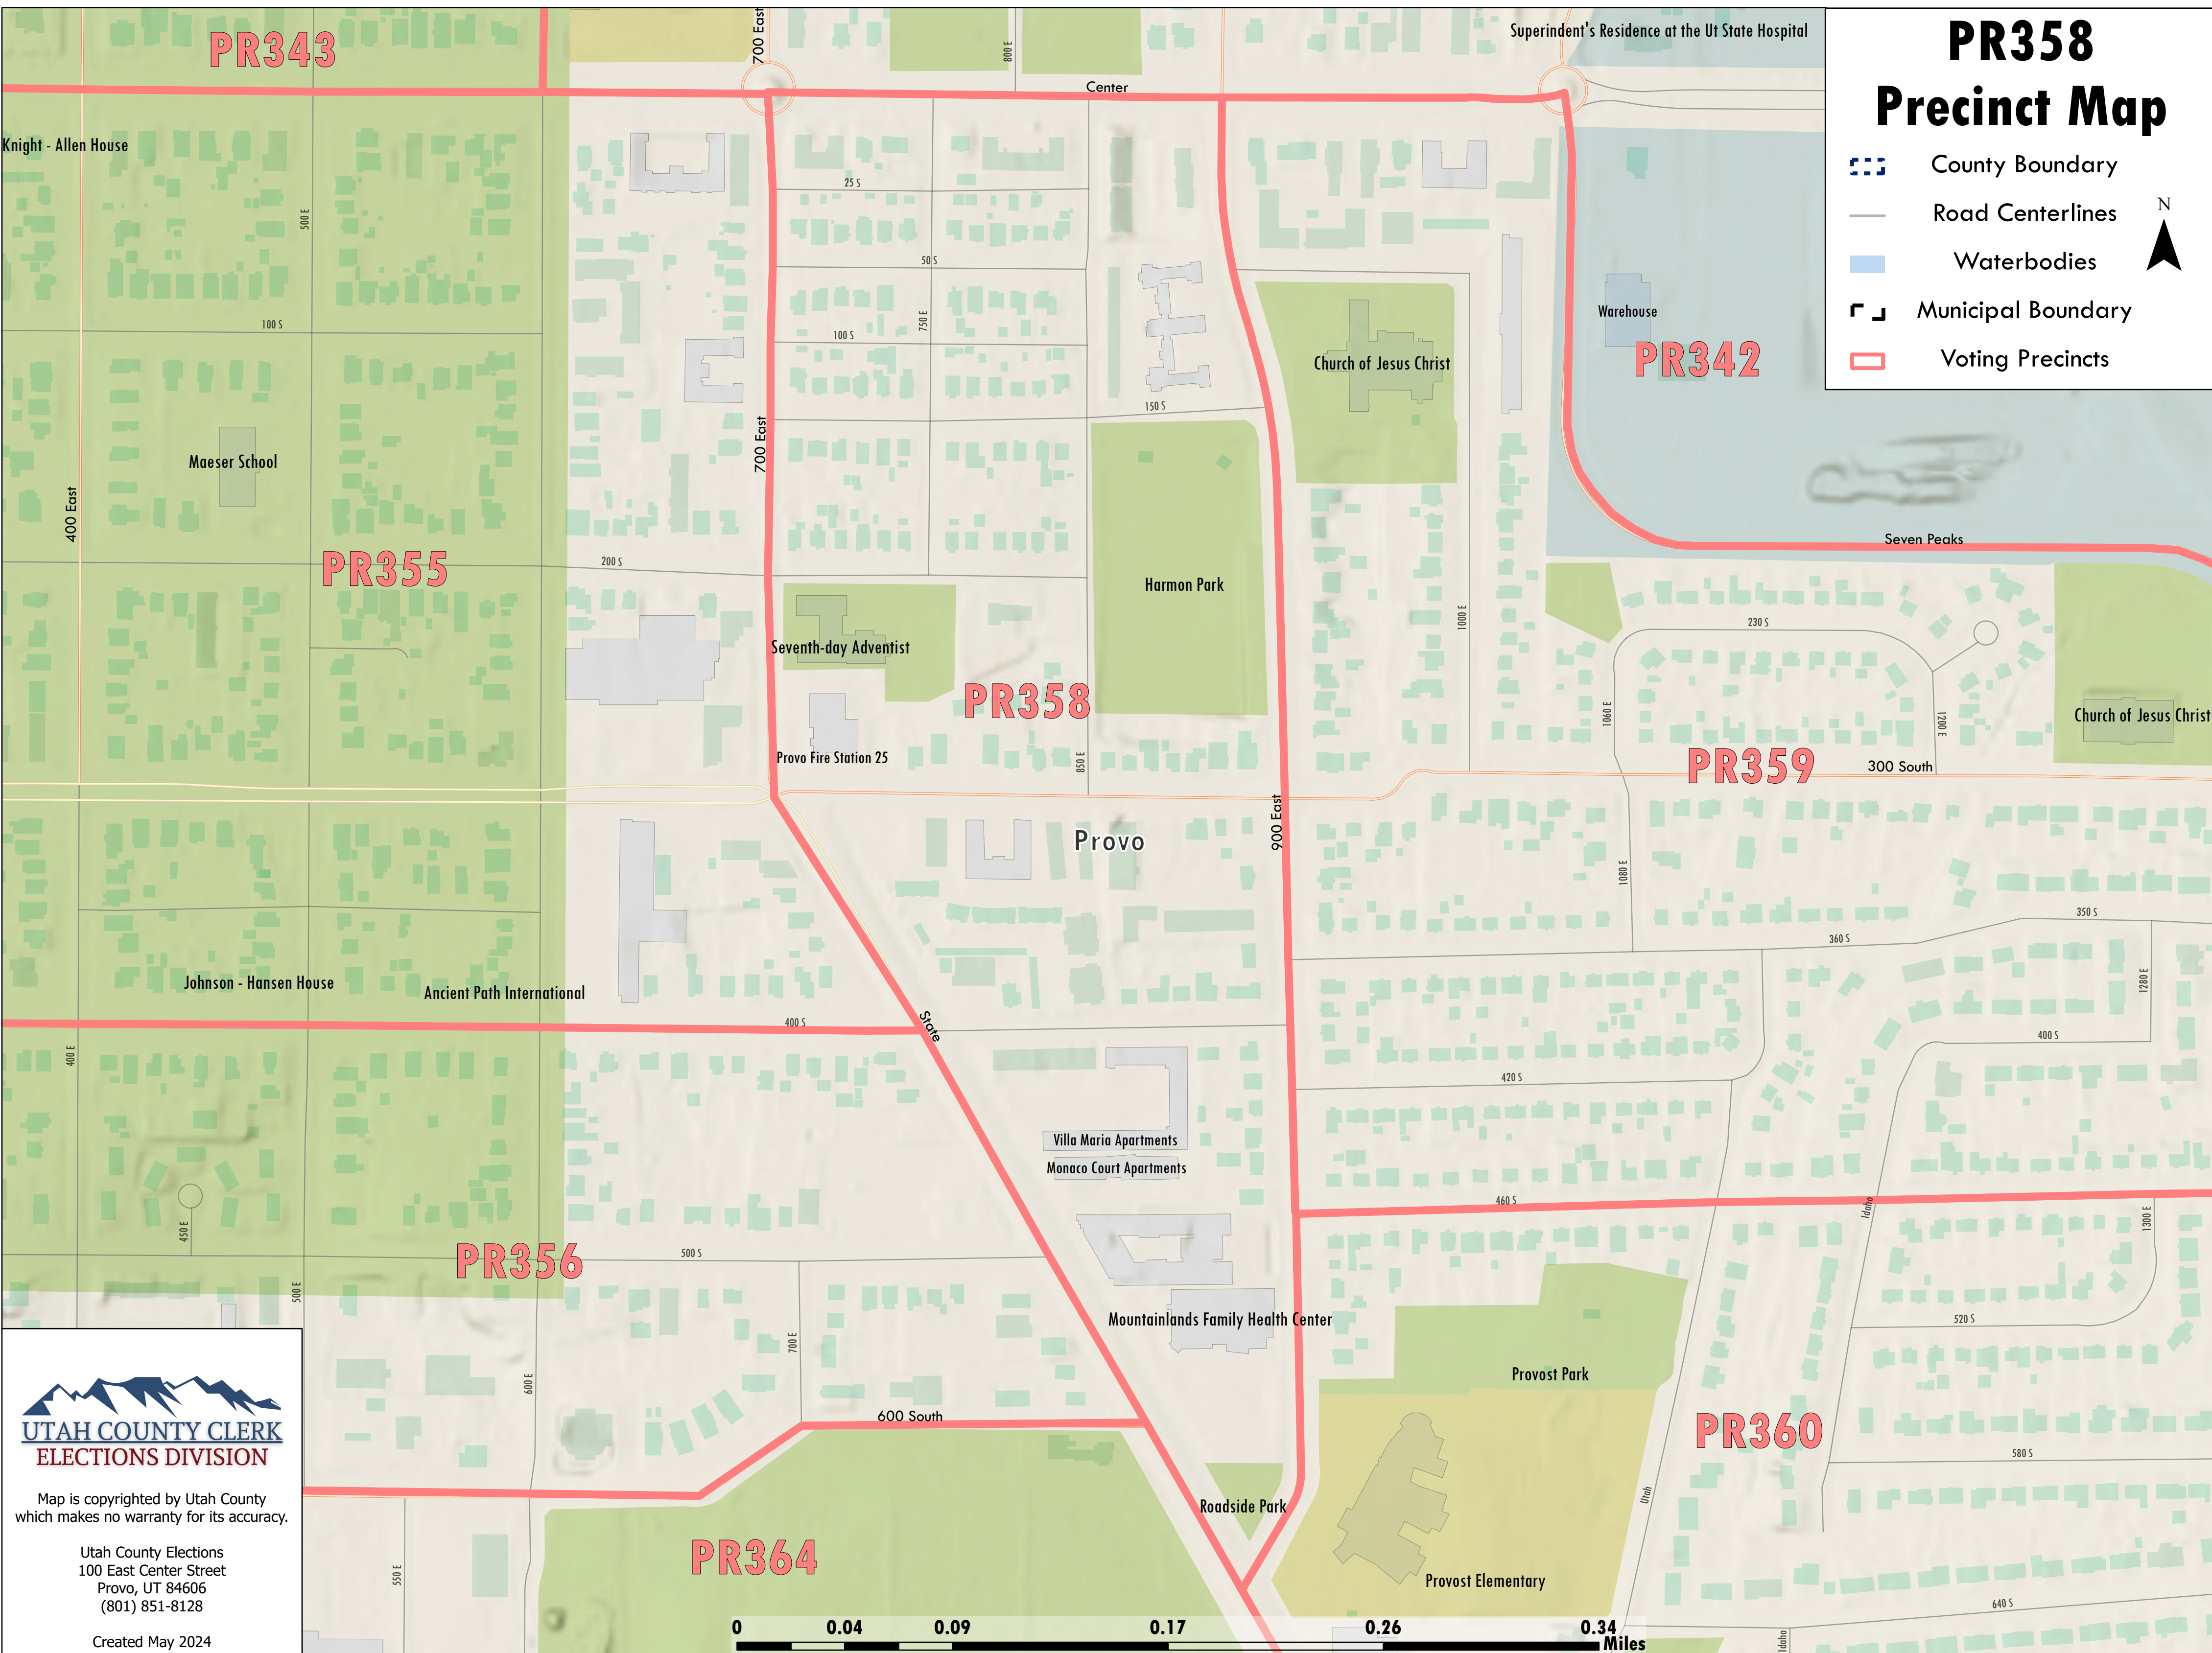

# PR358 Precinct Map

- County Boundary
- Road Centerlines
- Waterbodies
- Municipal Boundary
- Voting Precincts

**UTAH COUNTY CLERK  
ELECTIONS DIVISION**

Map is copyrighted by Utah County  
which makes no warranty for its accuracy.

Utah County Elections  
100 East Center Street  
Provo, UT 84606  
(801) 851-8128

Created May 2024