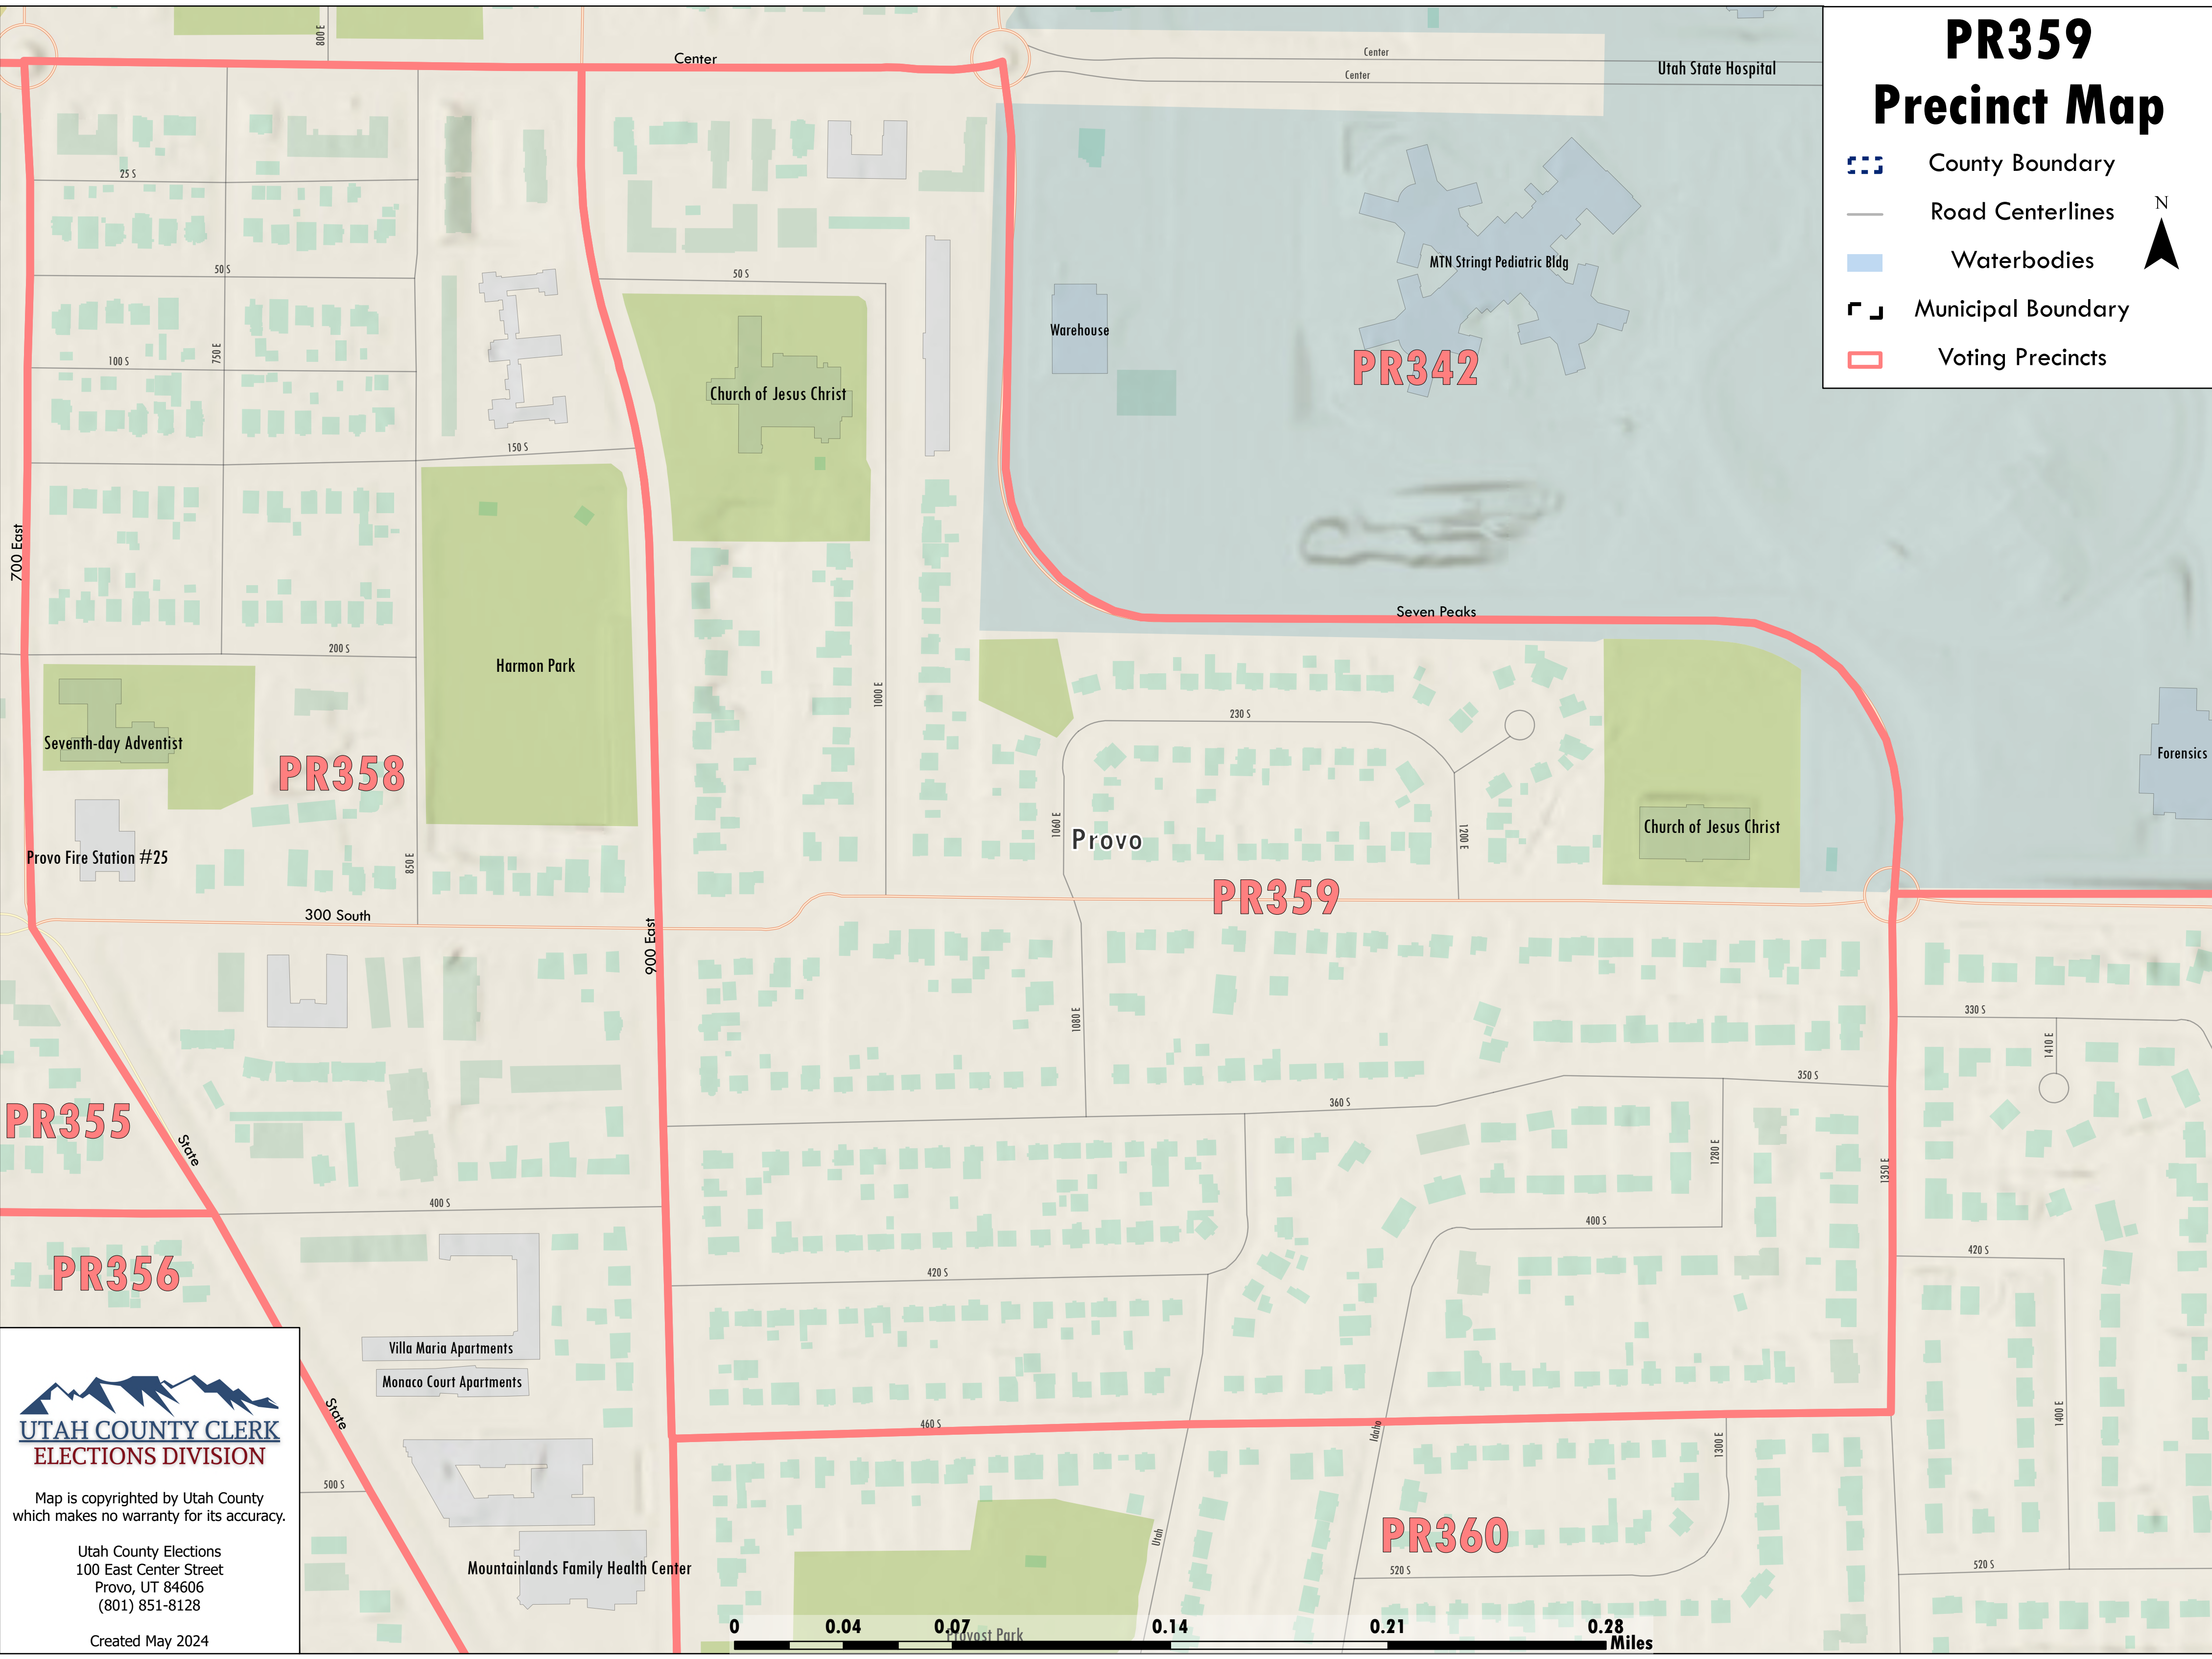

# PR359 Precinct Map

-  County Boundary
-  Road Centerlines
-  Waterbodies
-  Municipal Boundary
-  Voting Precincts

**UTAH COUNTY CLERK  
ELECTIONS DIVISION**

Map is copyrighted by Utah County  
which makes no warranty for its accuracy.