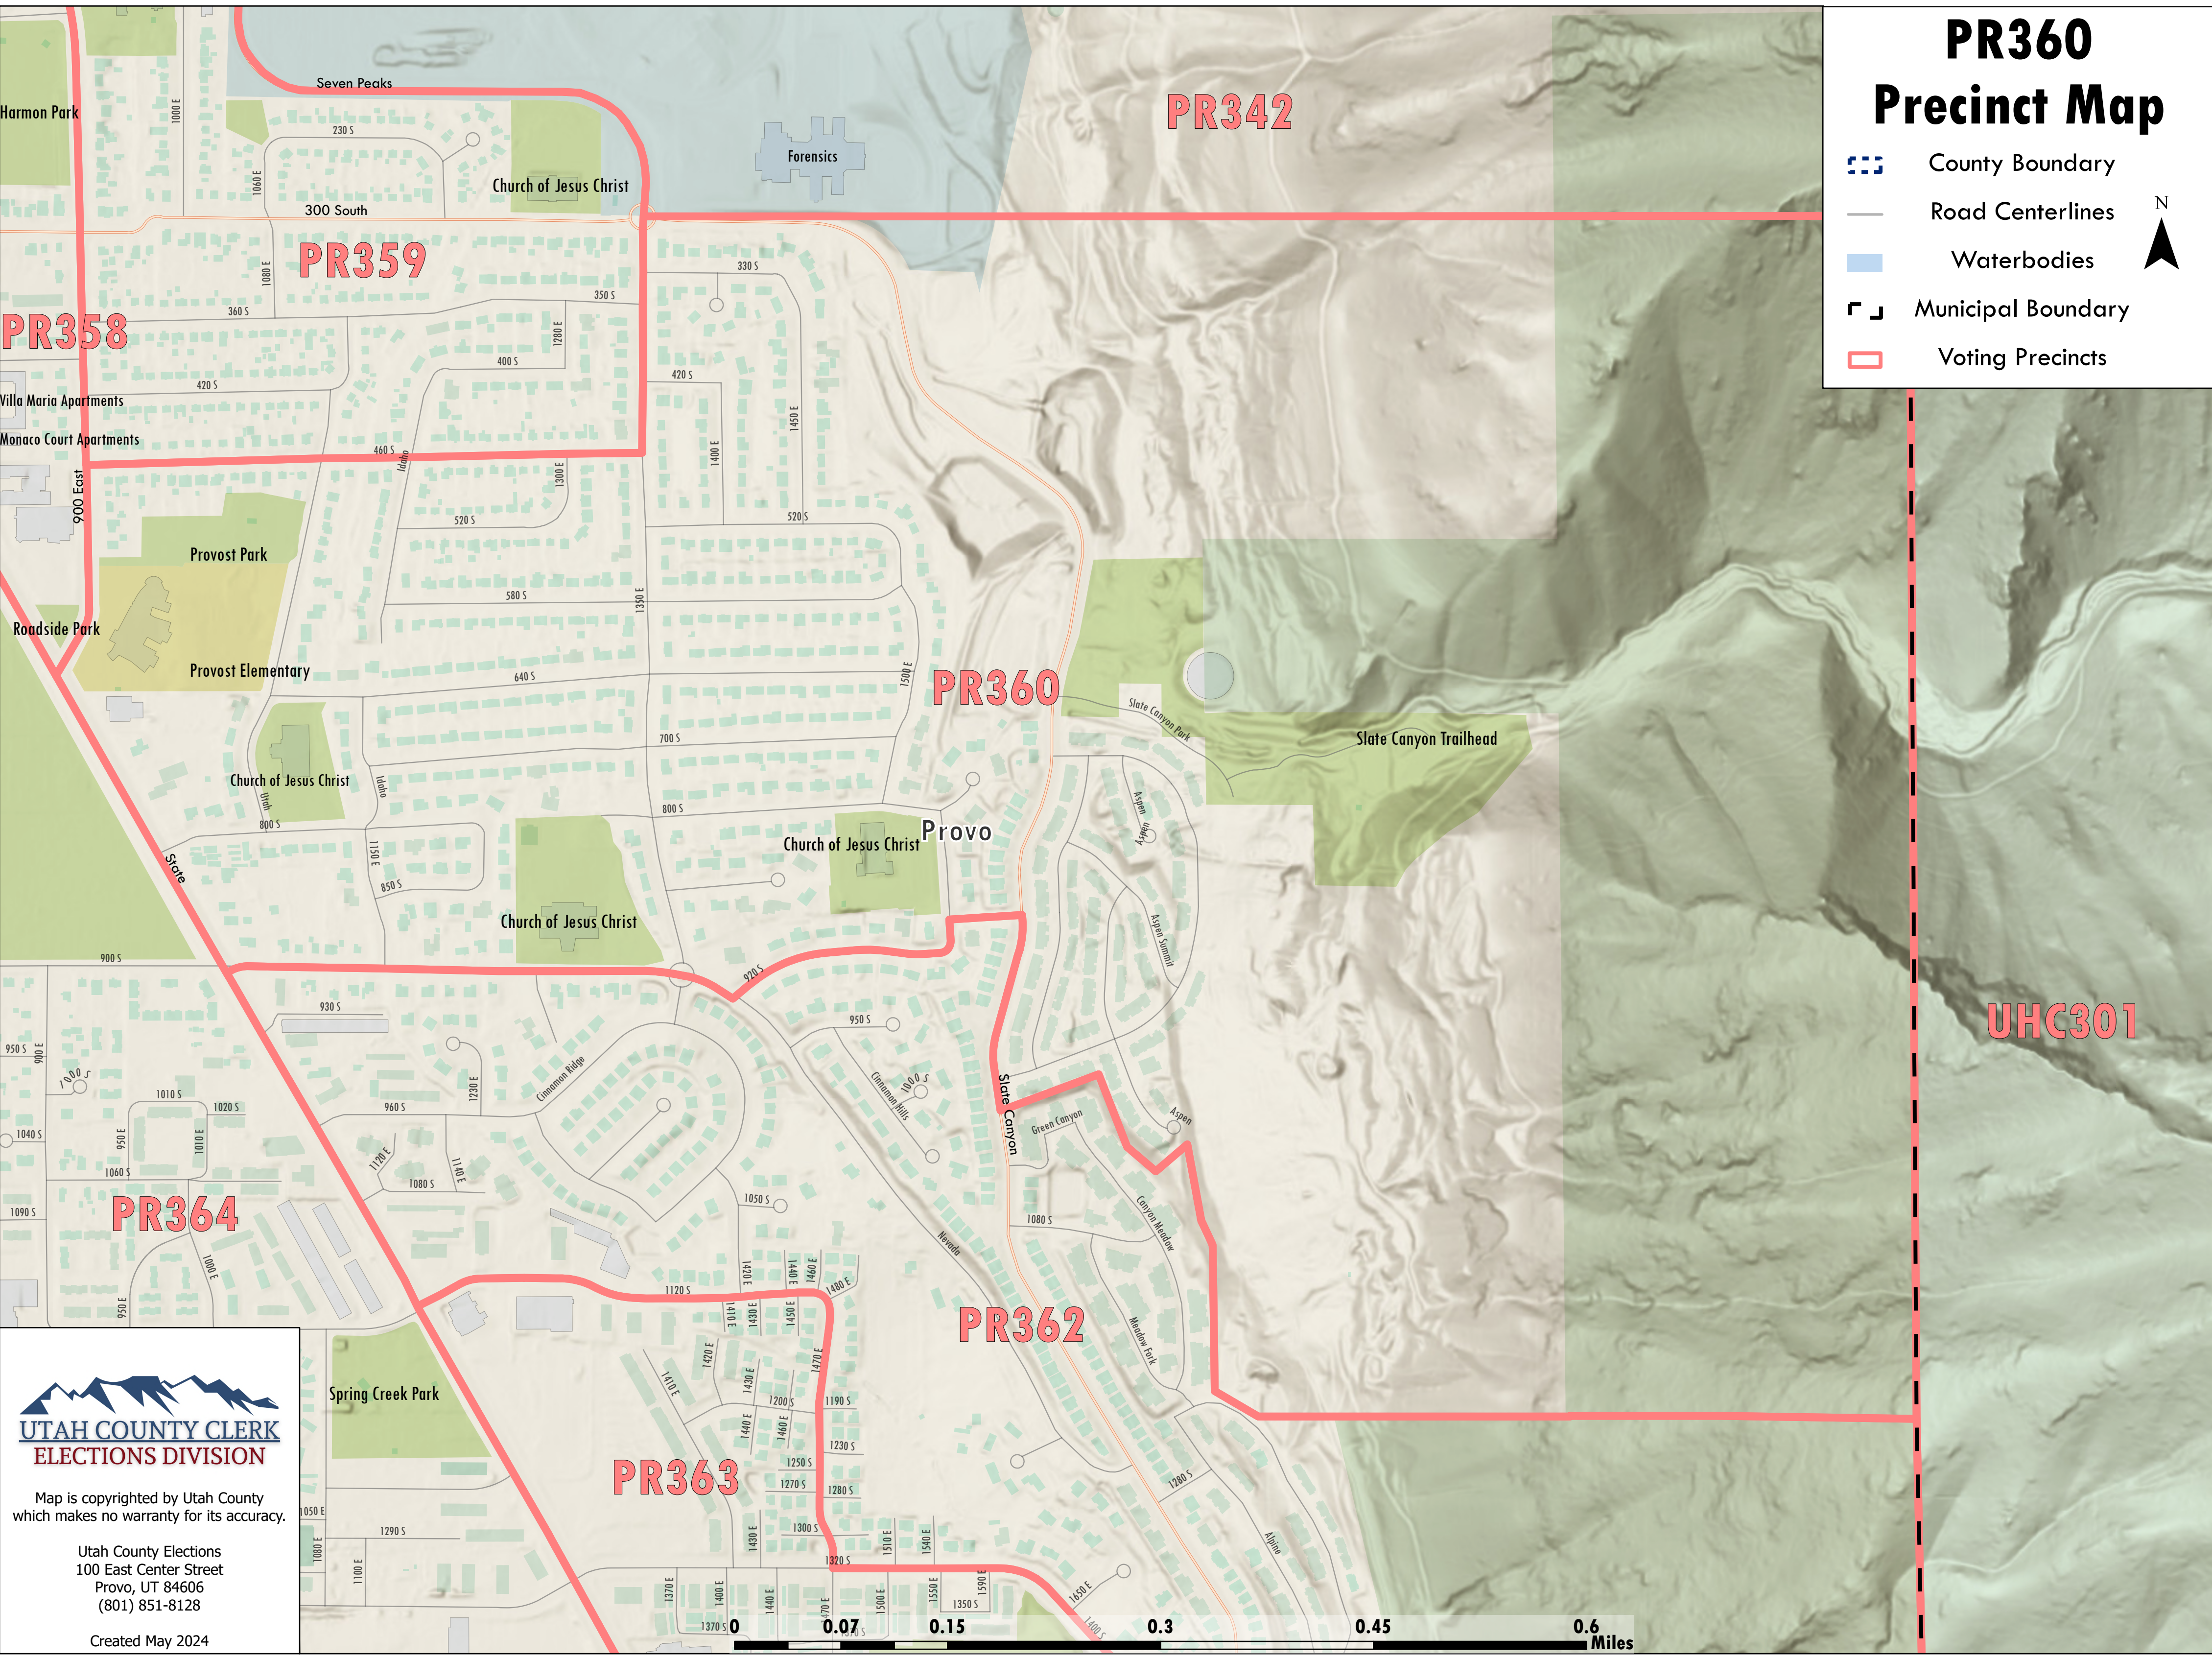

PR360 Precinct Map

-  County Boundary
-  Road Centerlines
-  Waterbodies
-  Municipal Boundary
-  Voting Precincts

Map is copyrighted by Utah County which makes no warranty for its accuracy.

Utah County Elections
100 East Center Street
Provo, UT 84606
(801) 851-8128

Created May 2024