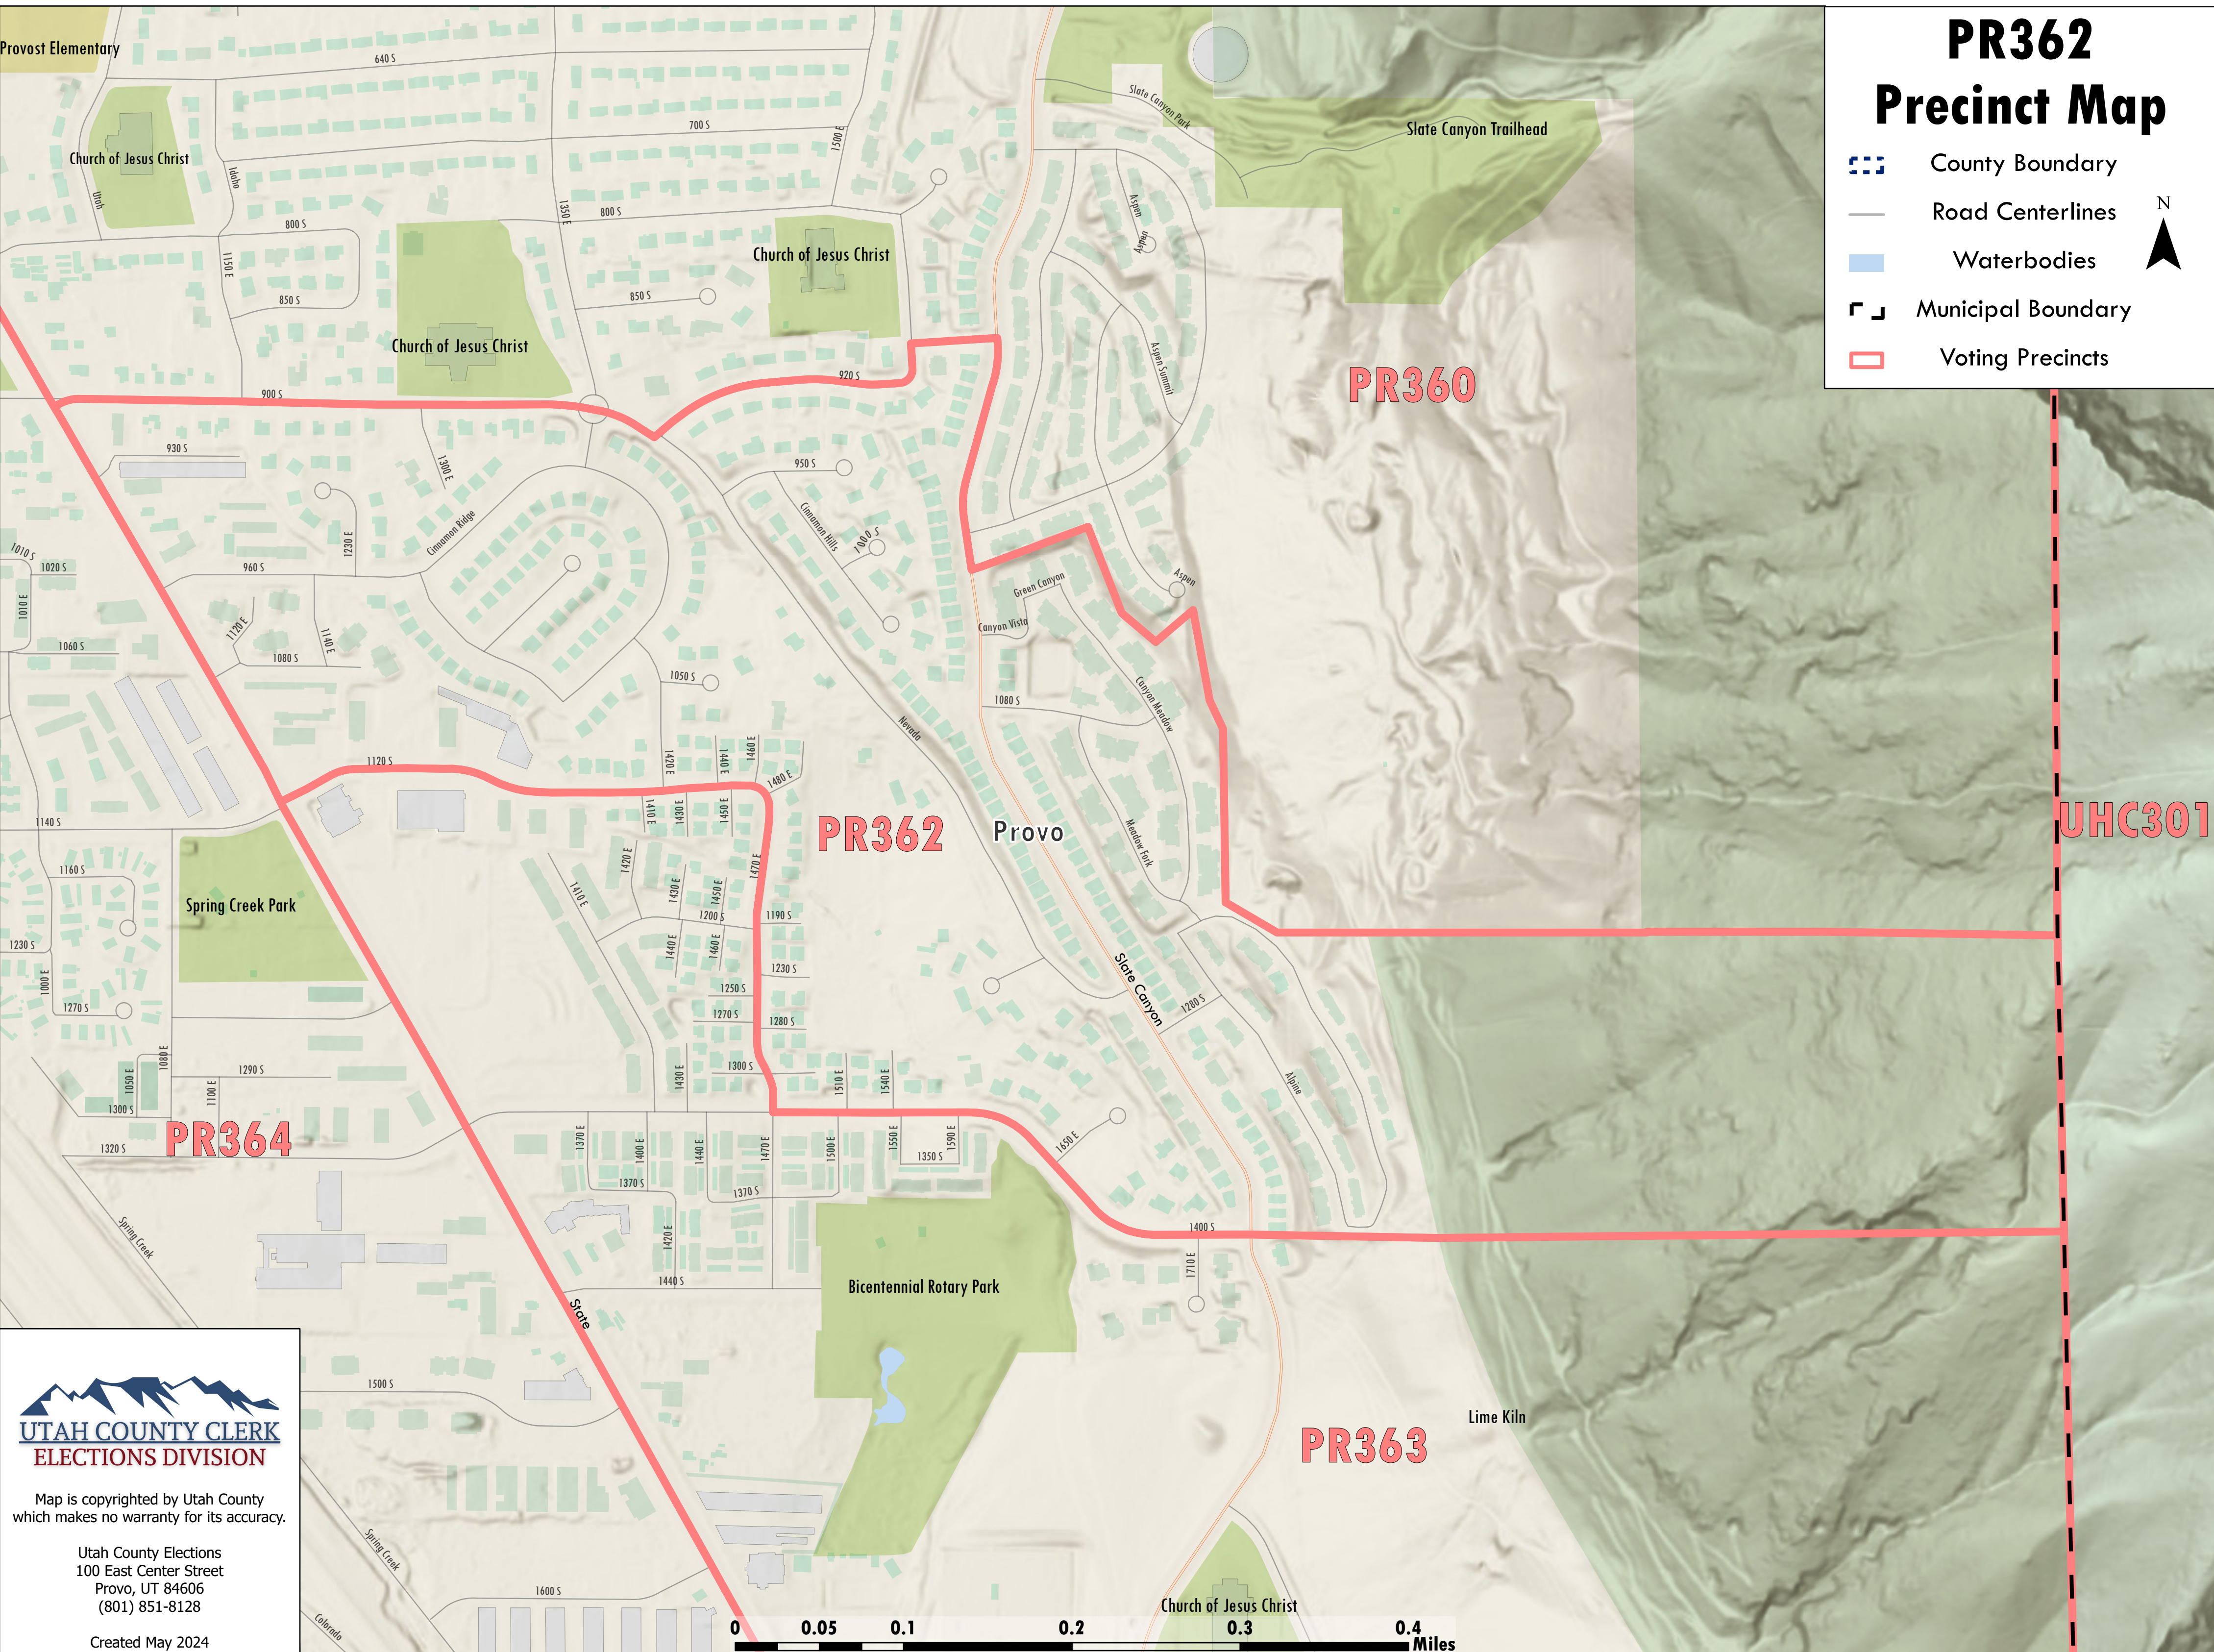

PR362 Precinct Map

-  County Boundary
-  Road Centerlines
-  Waterbodies
-  Municipal Boundary
-  Voting Precincts

Map is copyrighted by Utah County which makes no warranty for its accuracy.

Utah County Elections
100 East Center Street
Provo, UT 84606
(801) 851-8128

Created May 2024