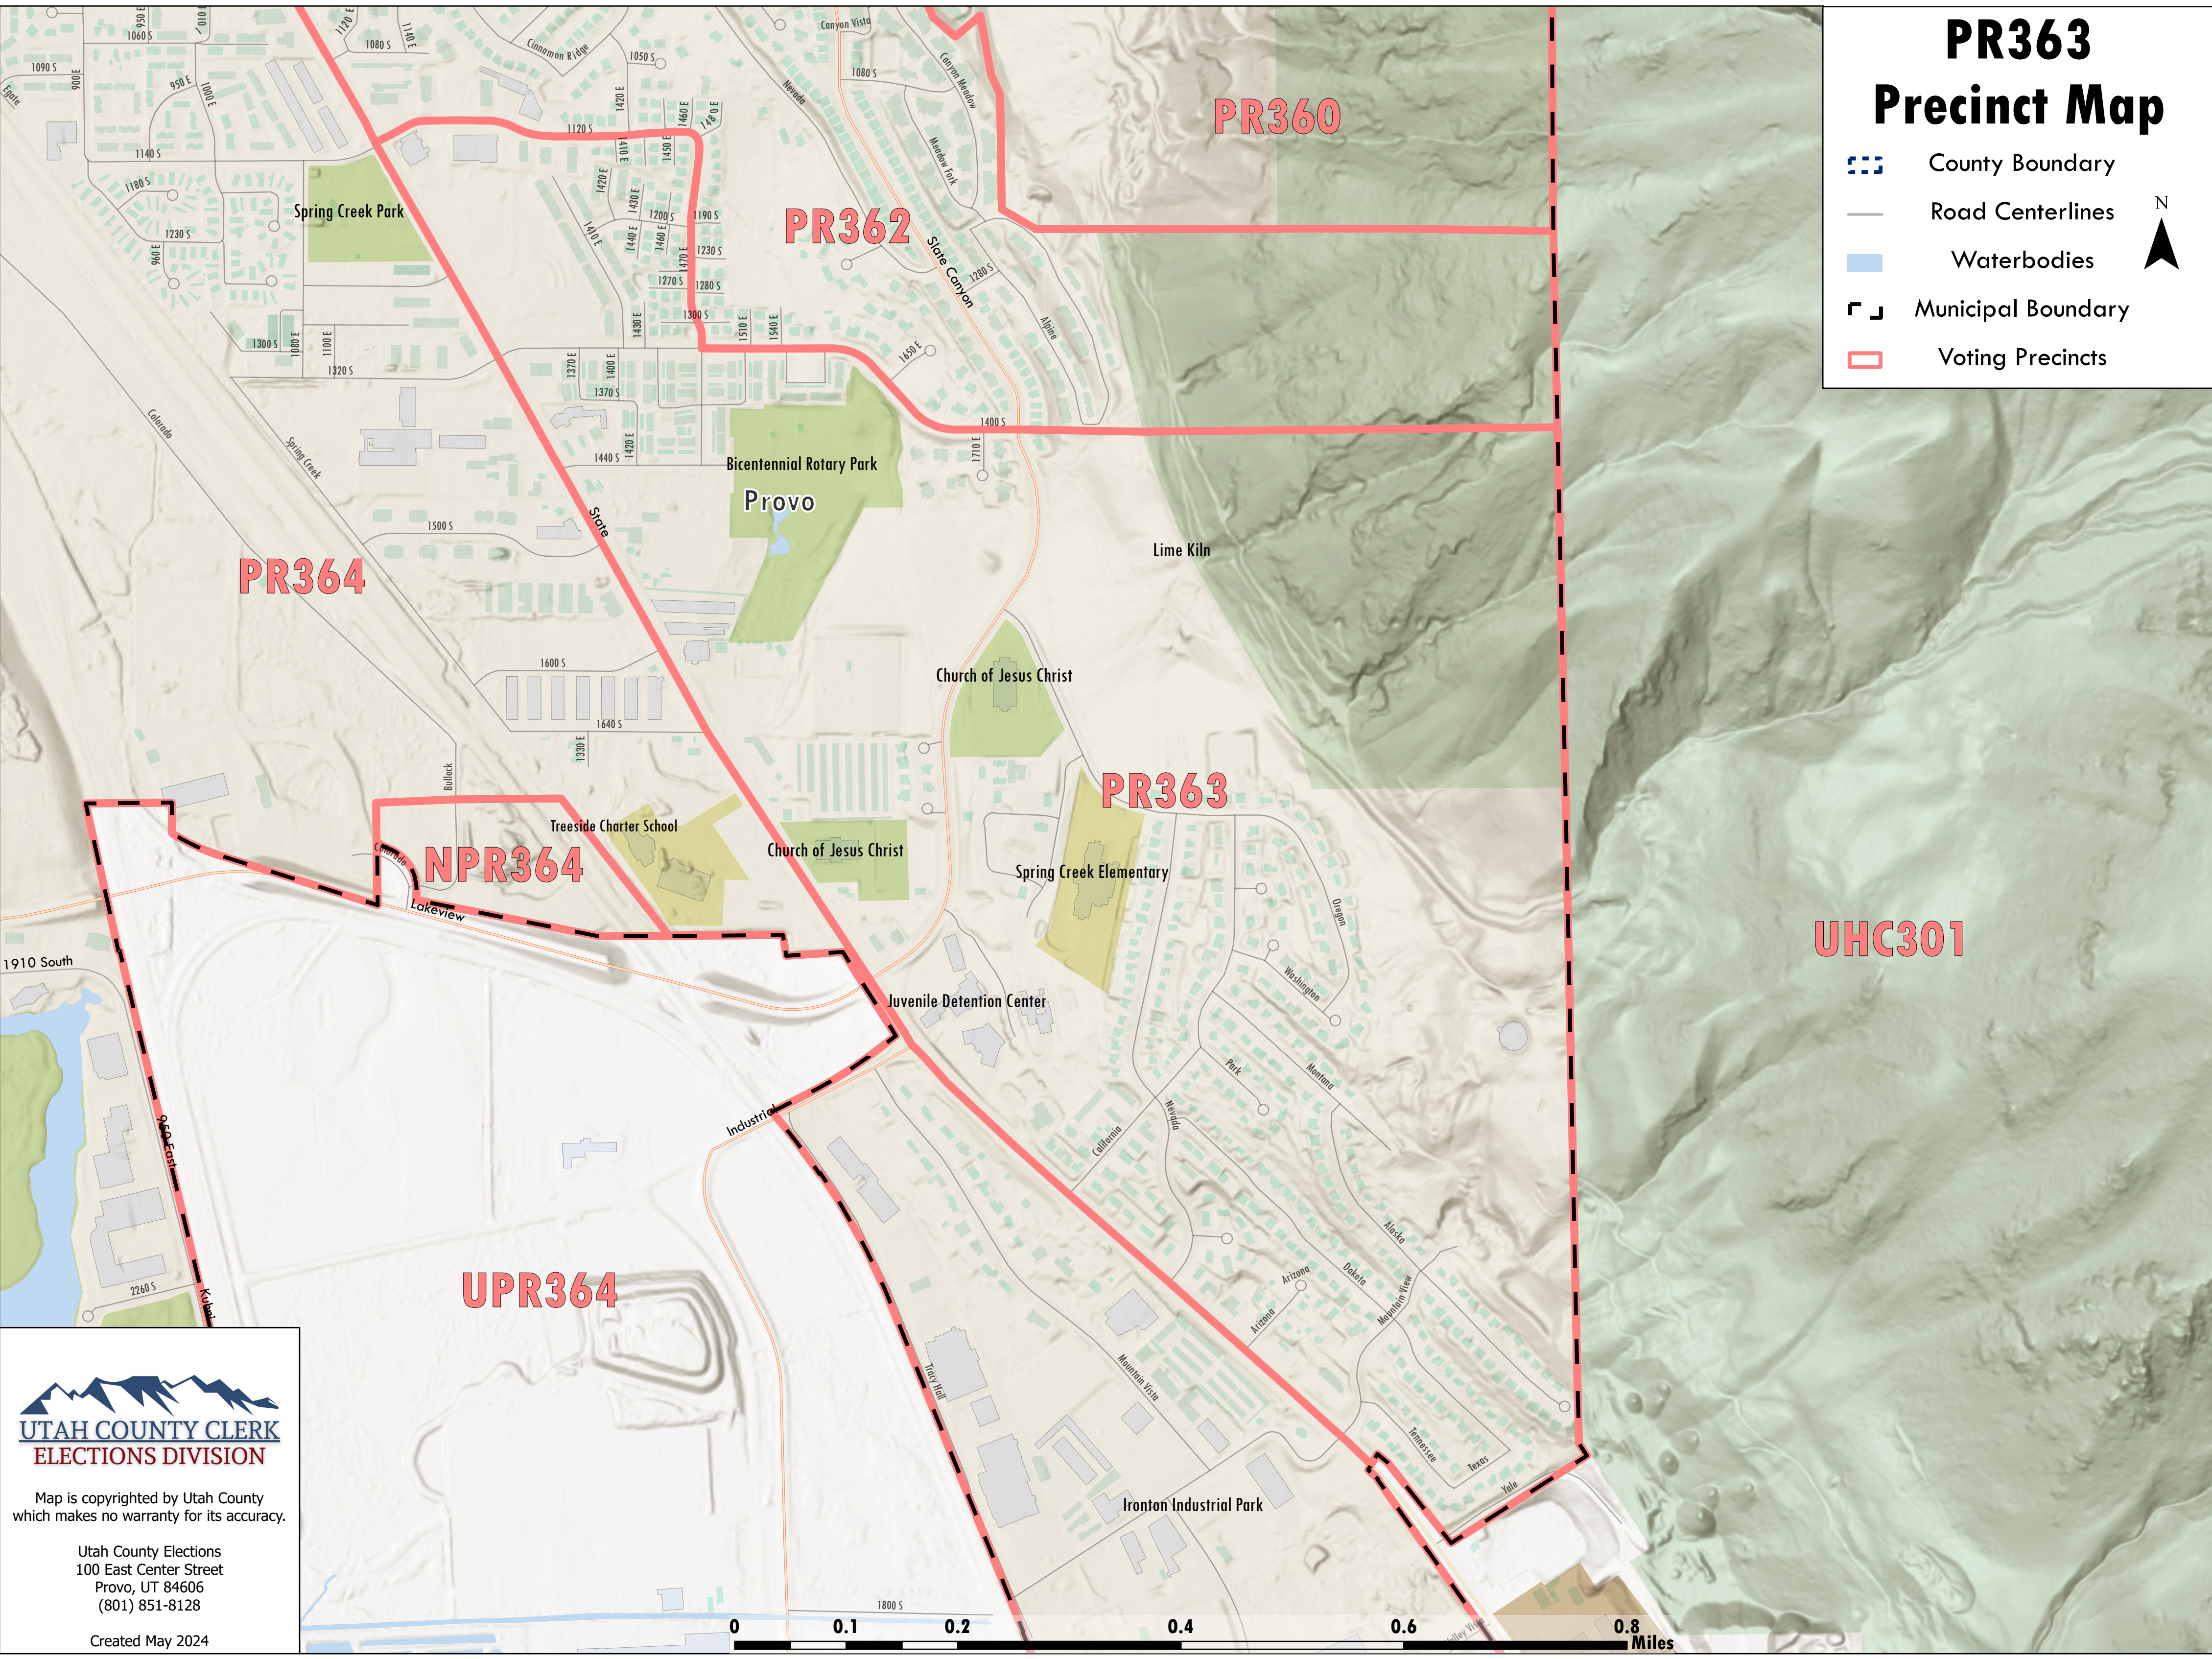

PR363 Precinct Map

-  County Boundary
-  Road Centerlines
-  Waterbodies
-  Municipal Boundary
-  Voting Precincts

**UTAH COUNTY CLERK
ELECTIONS DIVISION**

Map is copyrighted by Utah County
which makes no warranty for its accuracy.

Utah County Elections
100 East Center Street
Provo, UT 84606
(801) 851-8128

Created May 2024