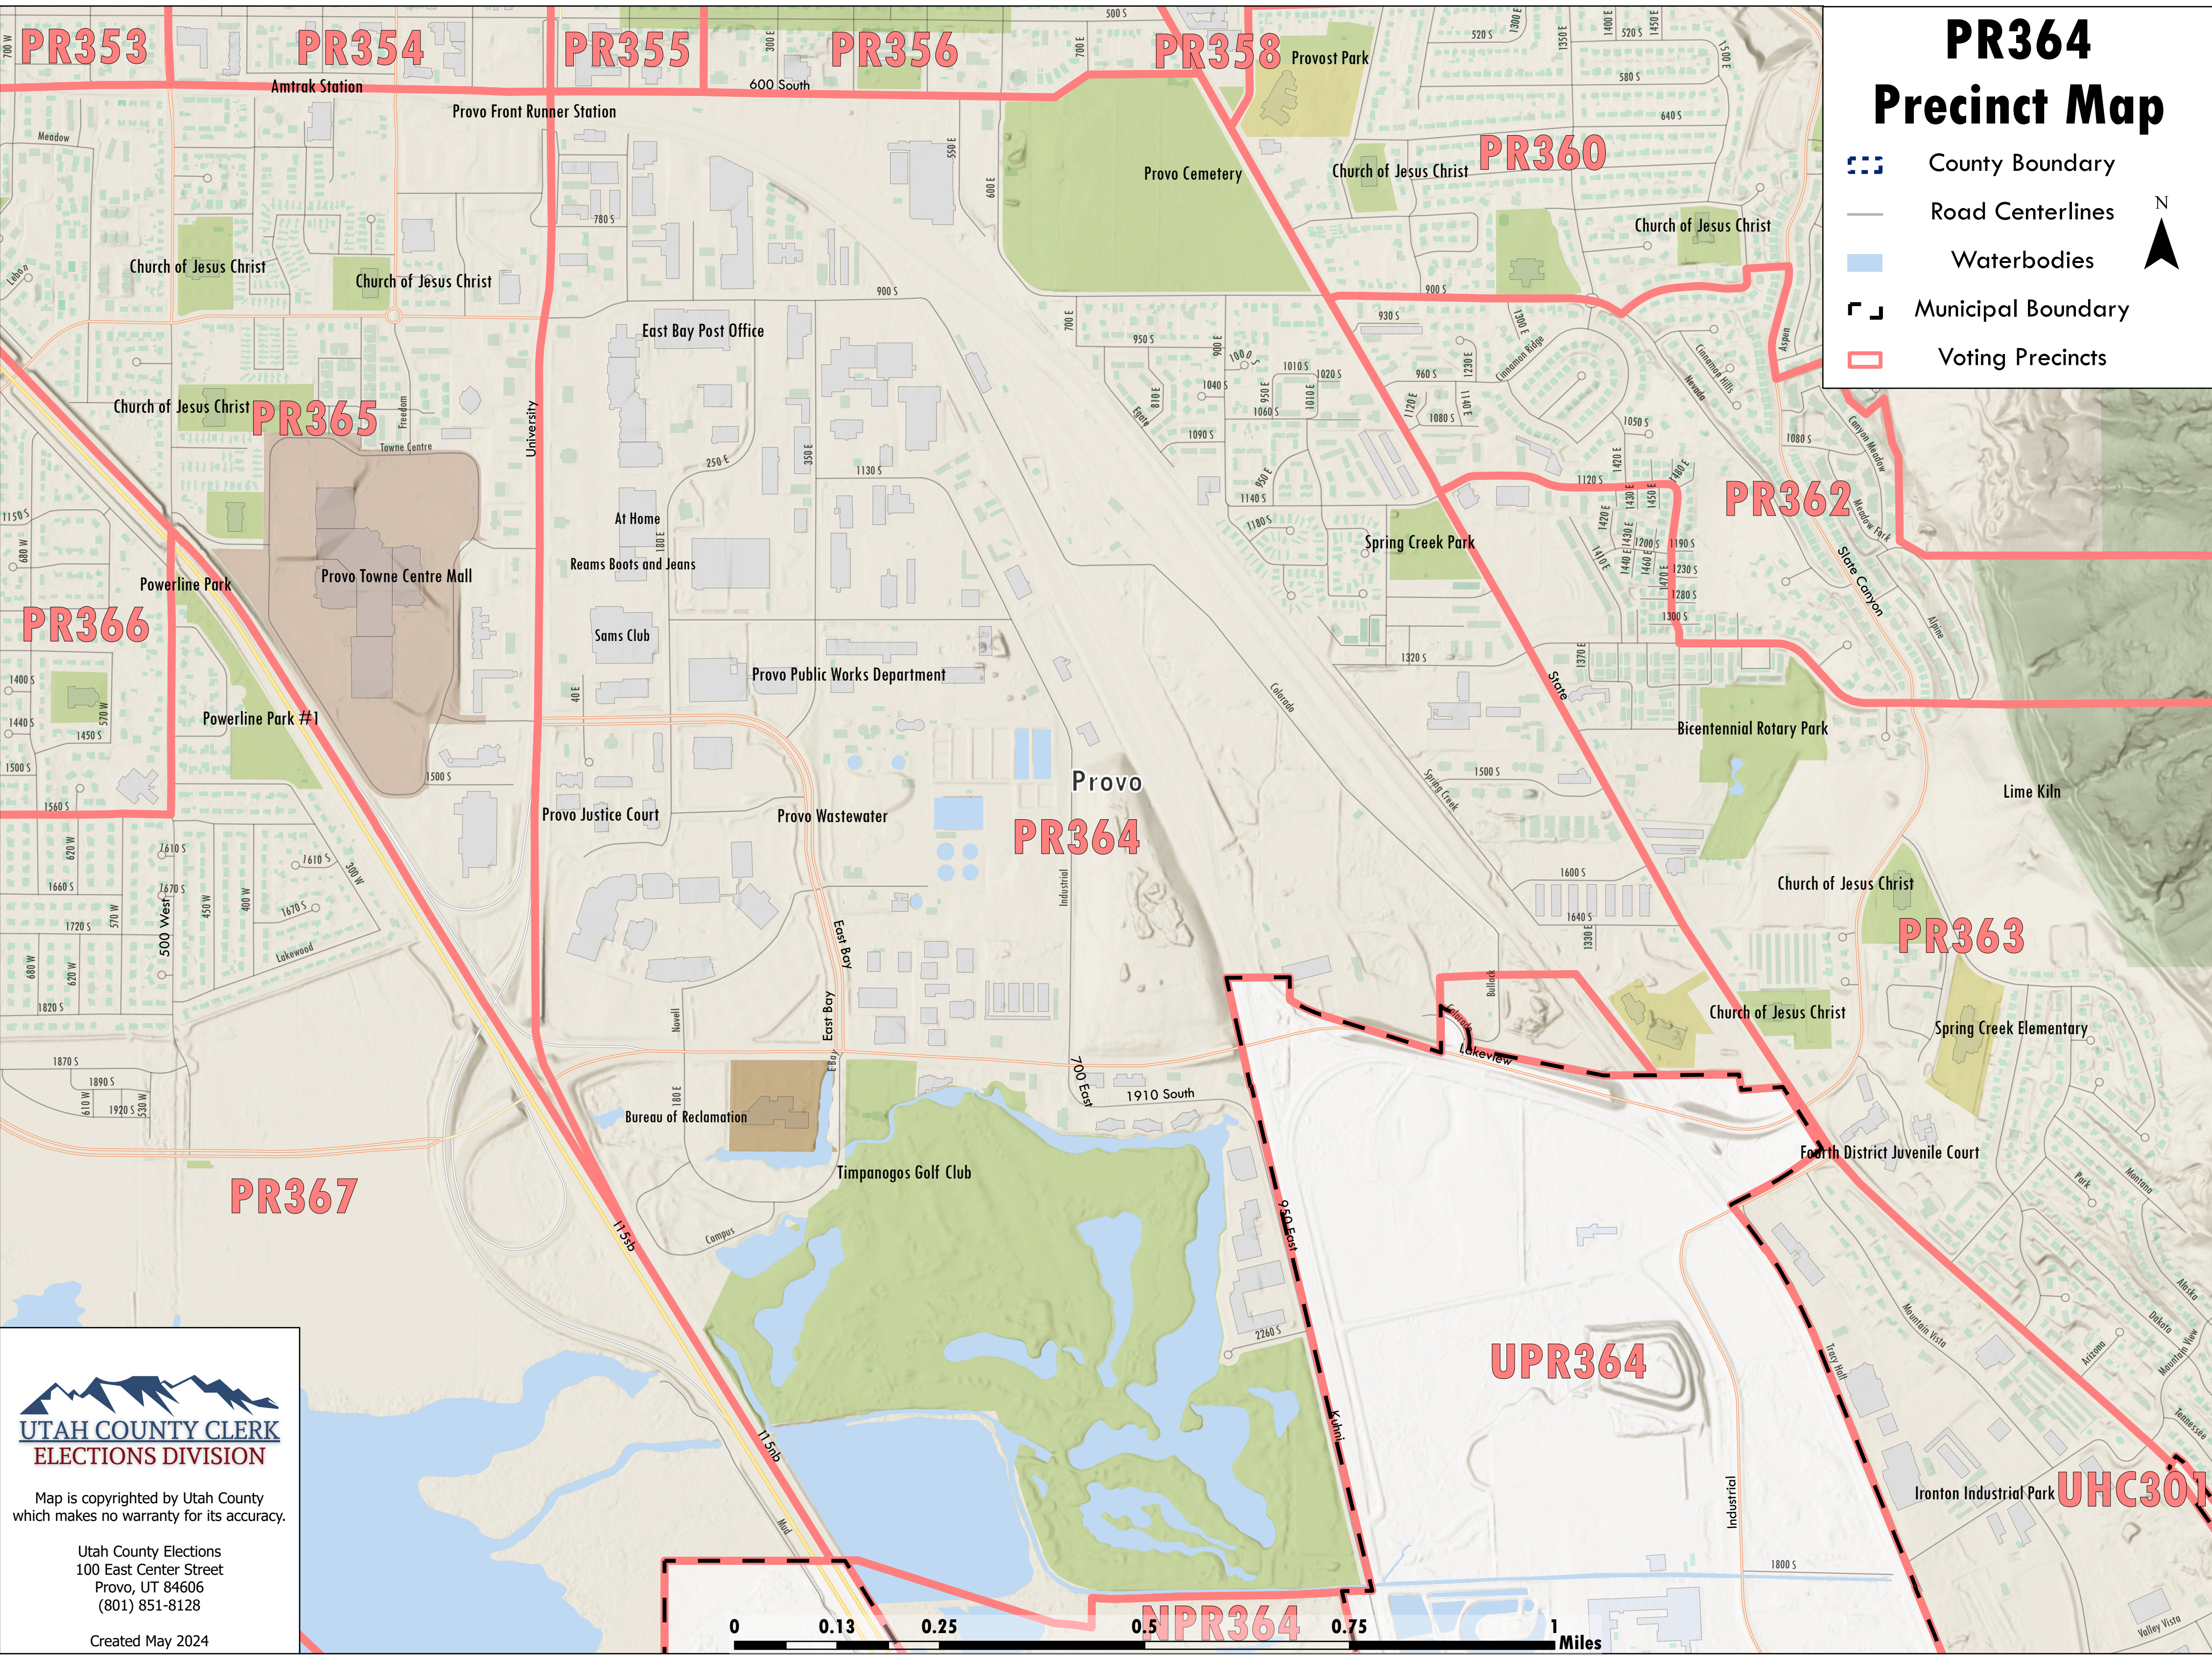

PR364 Precinct Map

-  County Boundary
-  Road Centerlines
-  Waterbodies
-  Municipal Boundary
-  Voting Precincts

Map is copyrighted by Utah County which makes no warranty for its accuracy.

Utah County Elections
100 East Center Street
Provo, UT 84606
(801) 851-8128

Created May 2024

0 0.13 0.25 0.5 1 Miles