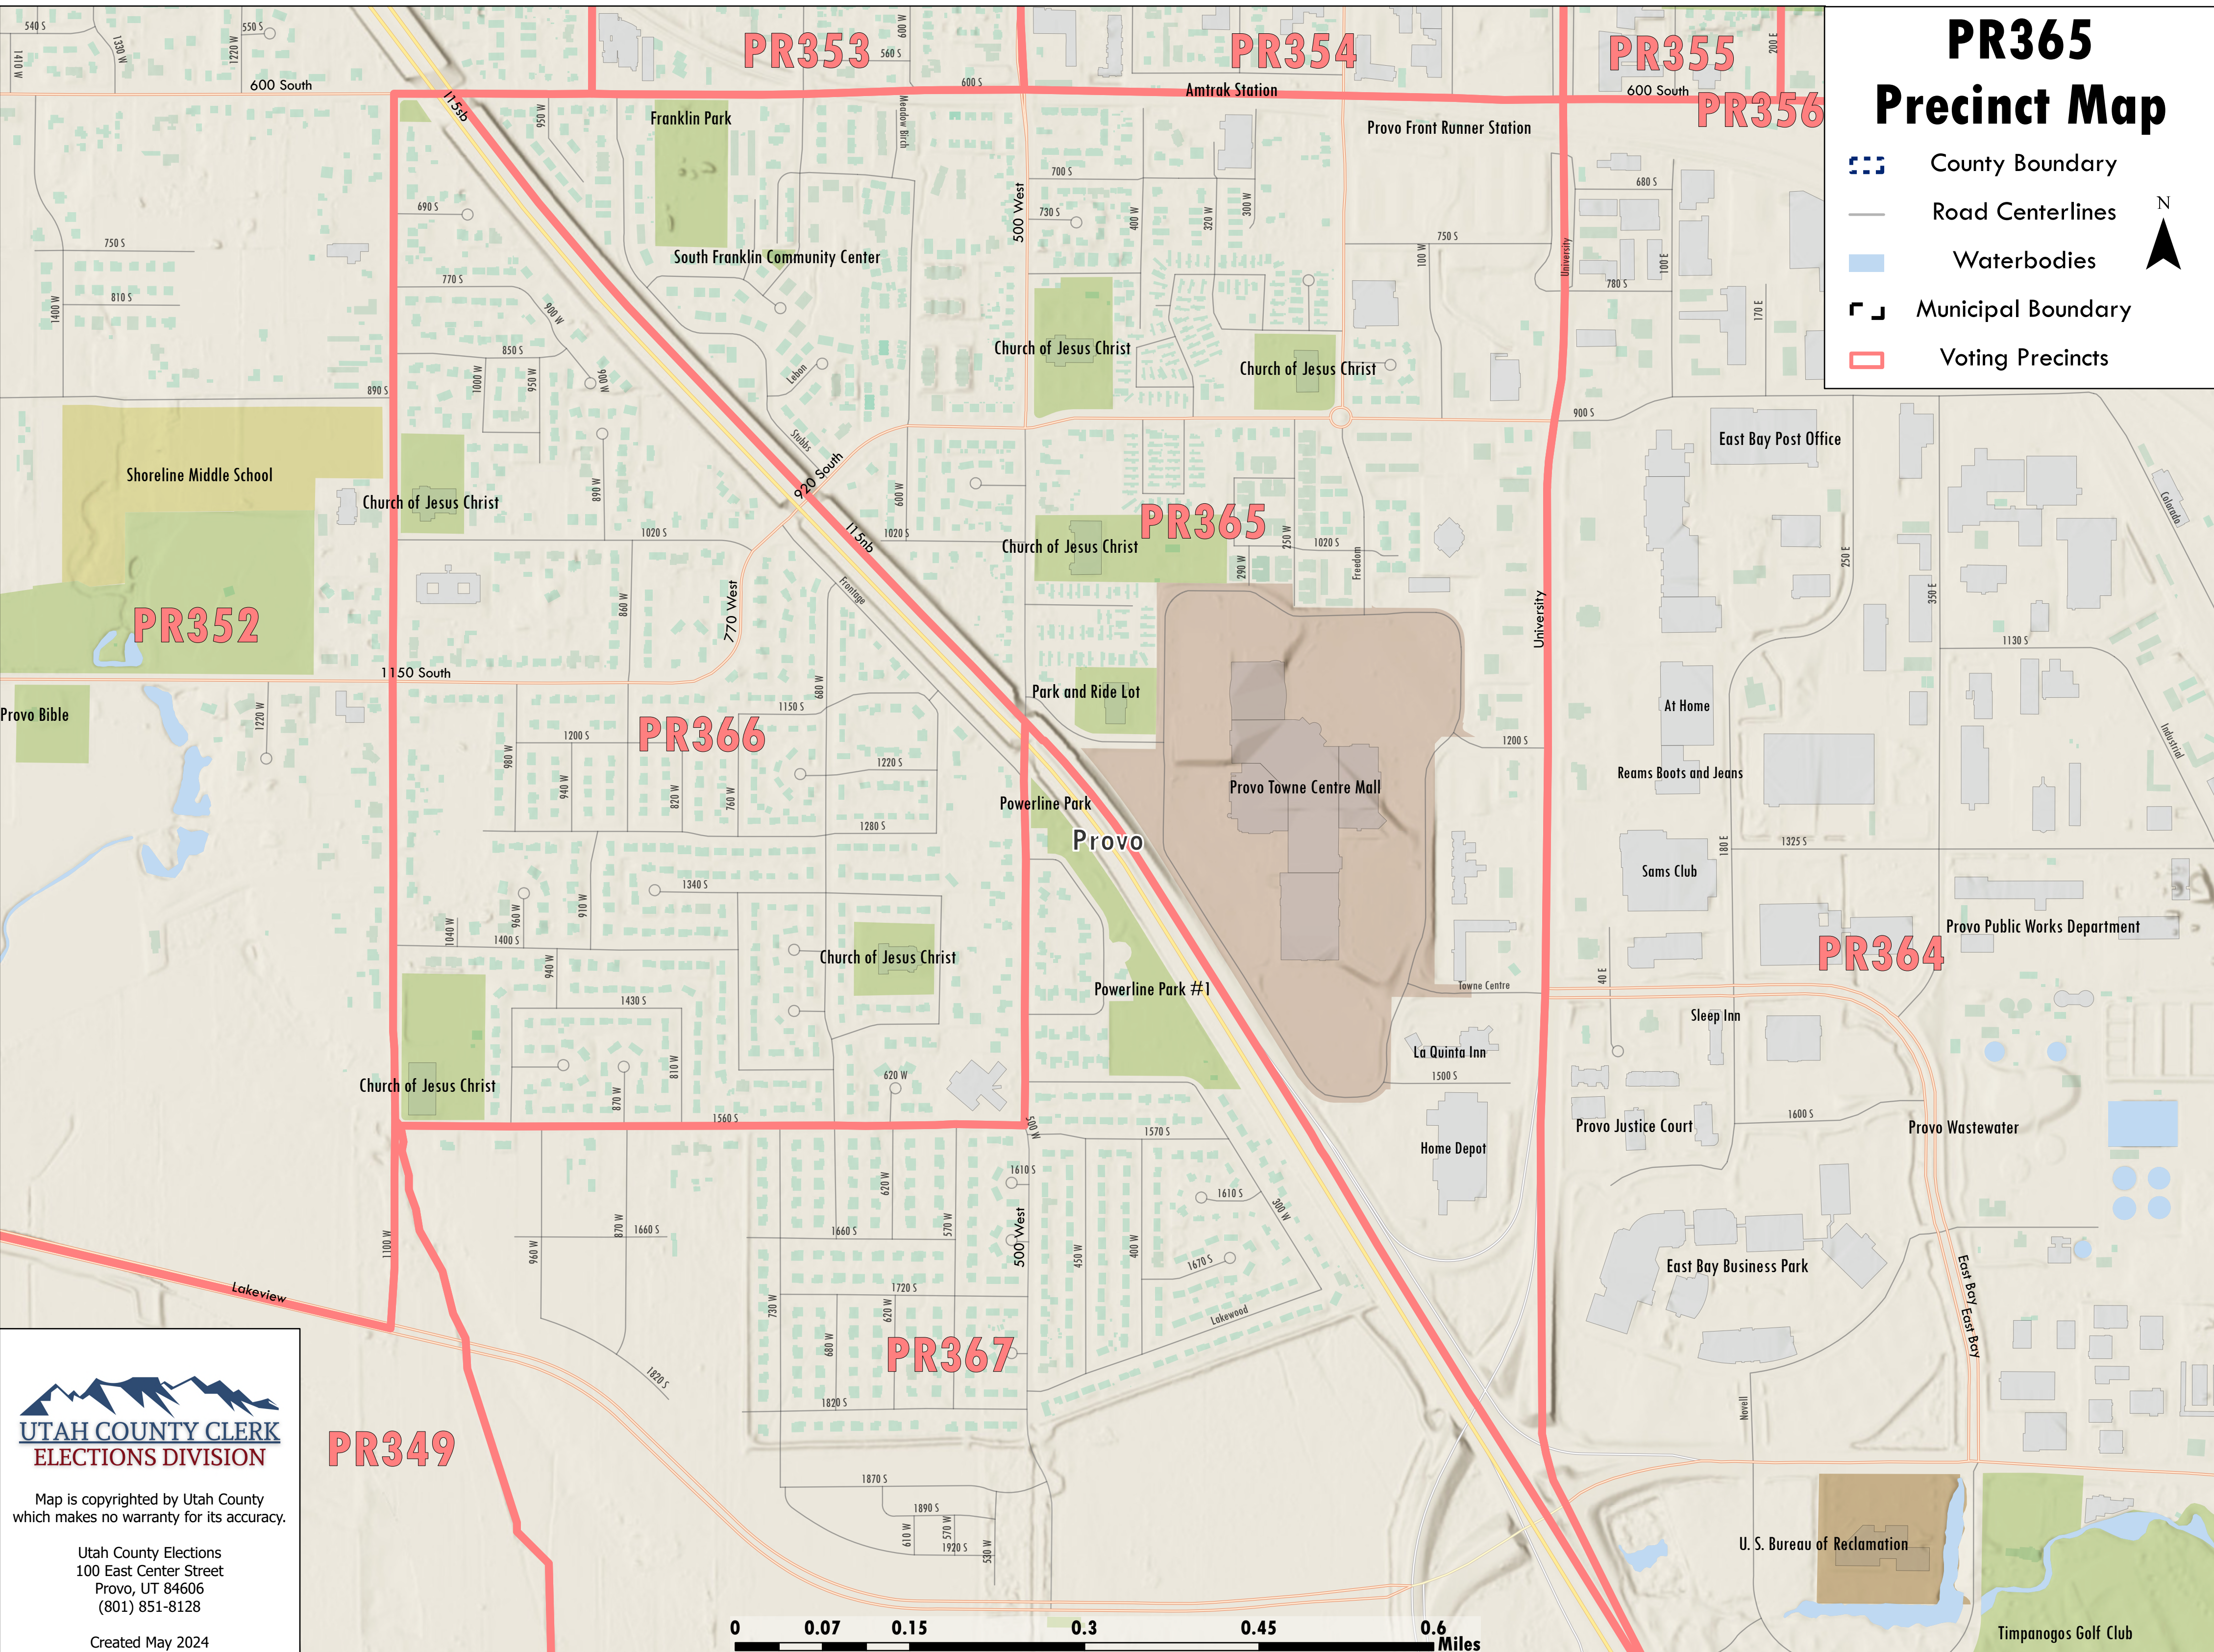

PR365 Precinct Map

-  County Boundary
-  Road Centerlines
-  Waterbodies
-  Municipal Boundary
-  Voting Precincts

UTAH COUNTY CLERK
ELECTIONS DIVISION

Map is copyrighted by Utah County
 which makes no warranty for its accuracy.

Utah County Elections
 100 East Center Street
 Provo, UT 84606
 (801) 851-8128

Created May 2024