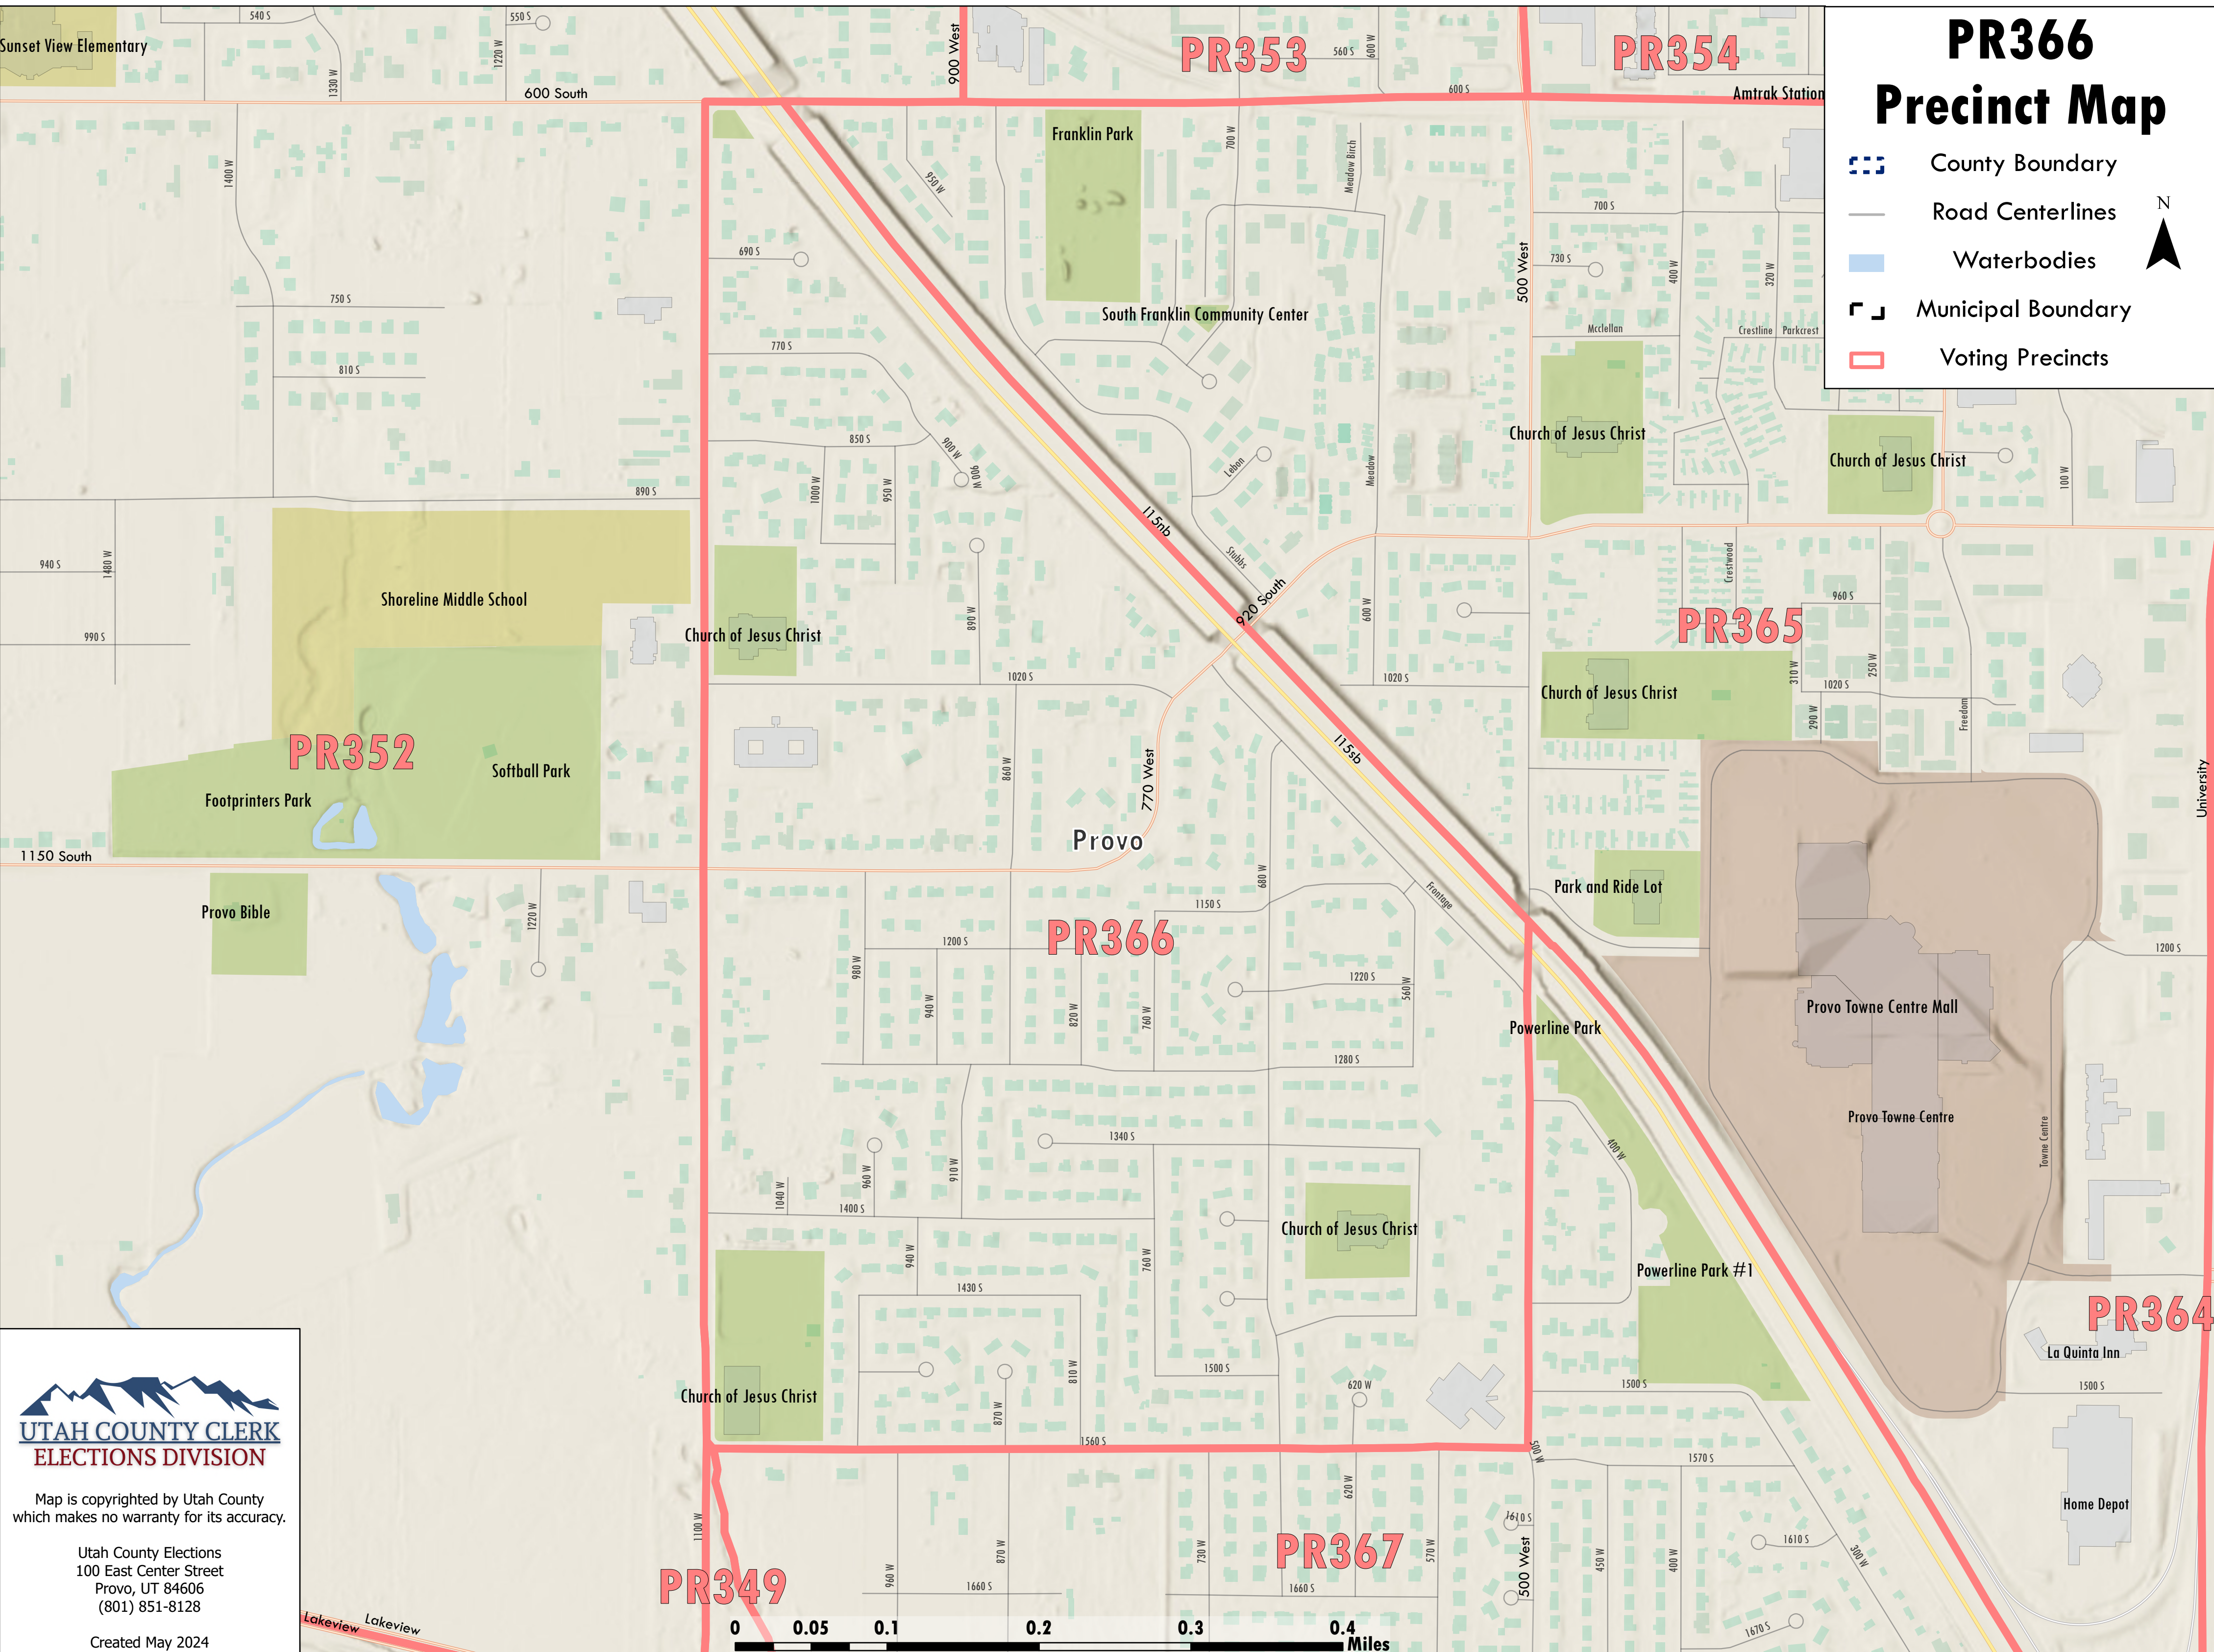

# PR366 Precinct Map

-  County Boundary
-  Road Centerlines
-  Waterbodies
-  Municipal Boundary
-  Voting Precincts

Map is copyrighted by Utah County which makes no warranty for its accuracy.

Utah County Elections  
100 East Center Street  
Provo, UT 84606  
(801) 851-8128