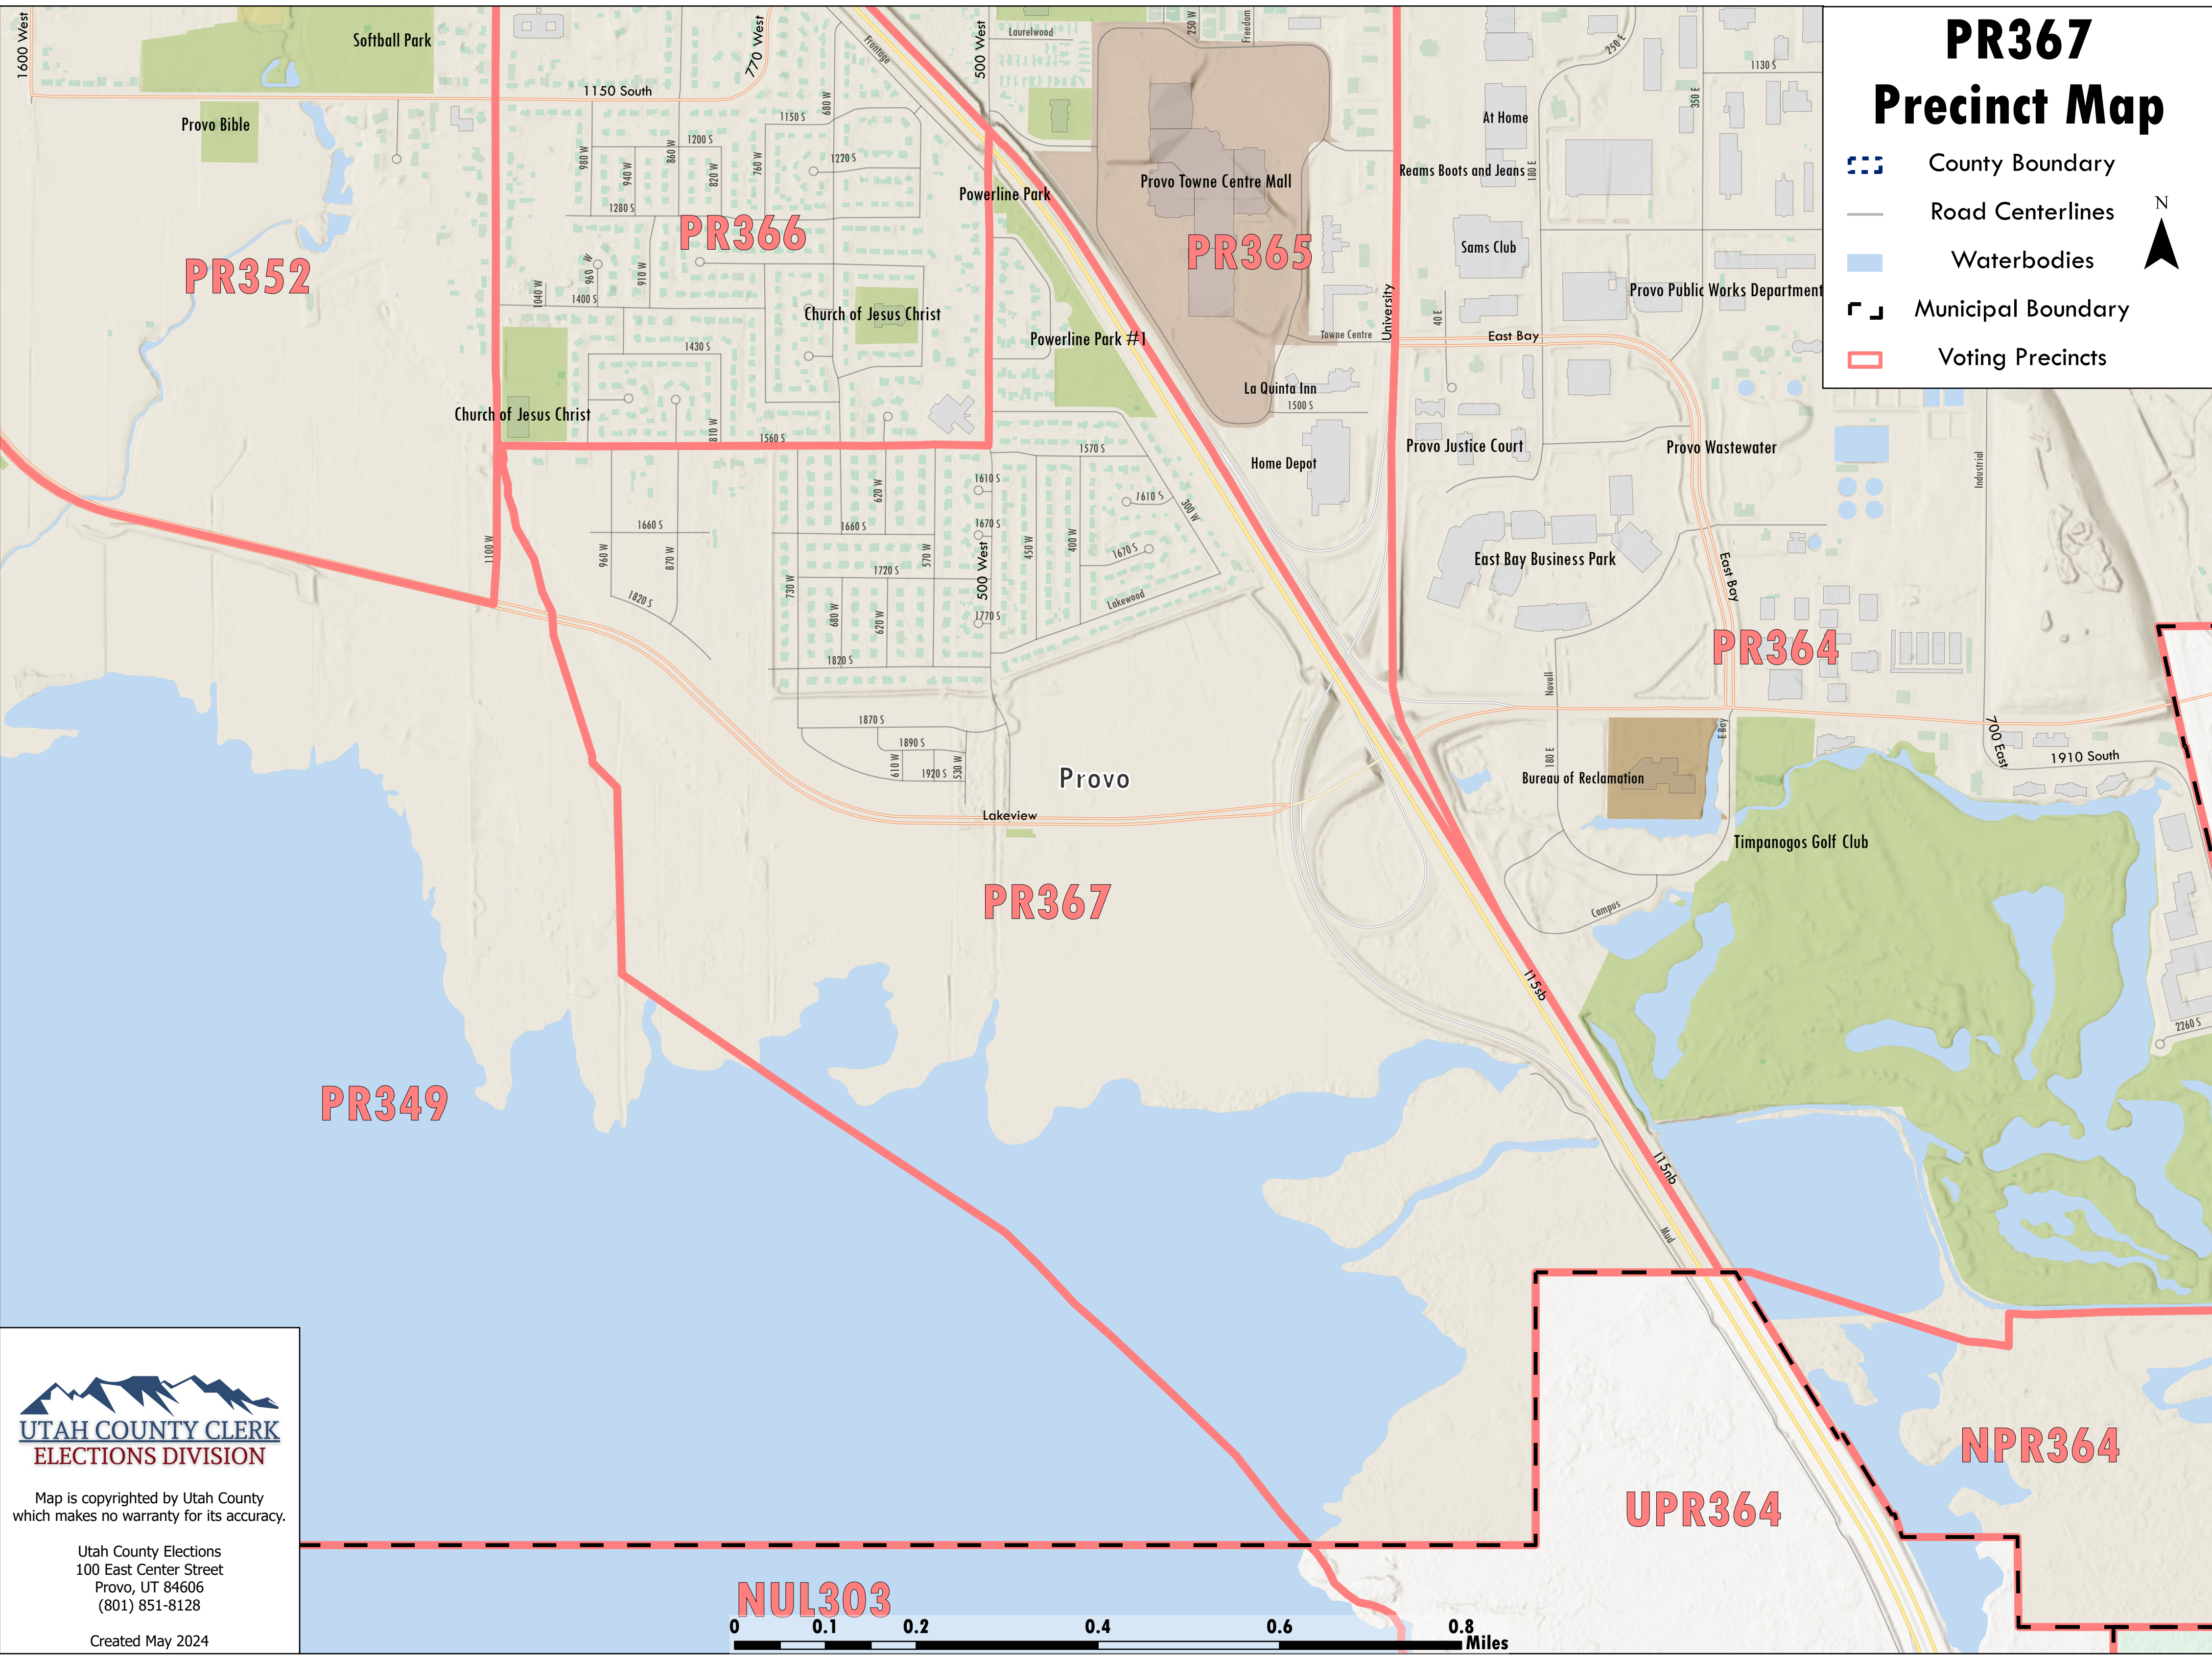

PR367 Precinct Map

-  County Boundary
-  Road Centerlines
-  Waterbodies
-  Municipal Boundary
-  Voting Precincts

Map is copyrighted by Utah County which makes no warranty for its accuracy.

Utah County Elections
100 East Center Street
Provo, UT 84606
(801) 851-8128