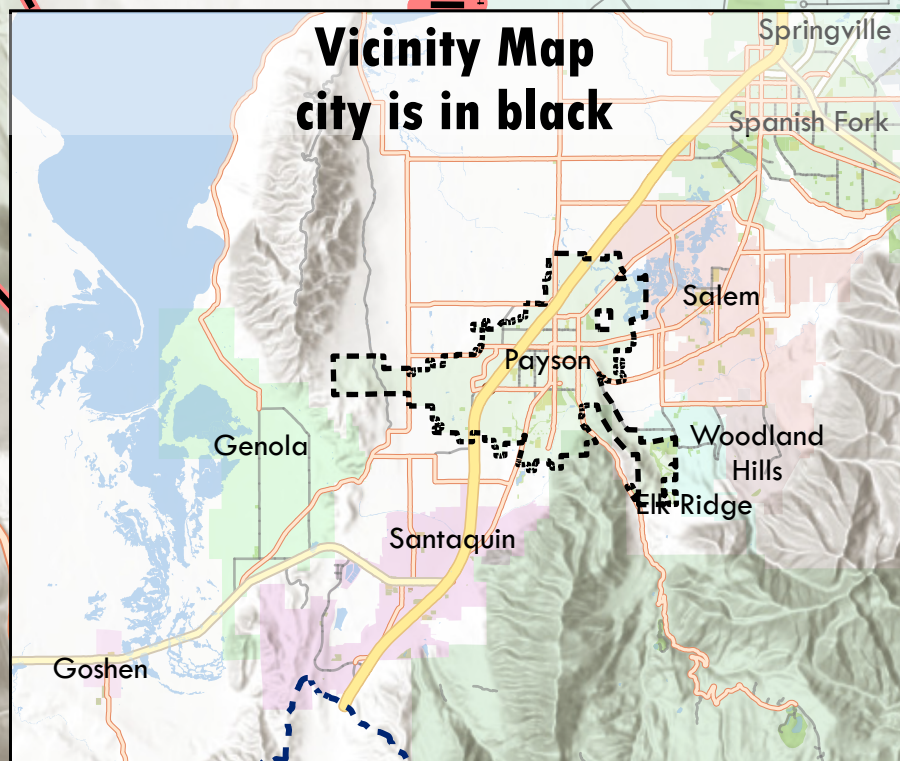

Payson Precinct Map

-  County Boundary
-  Road Centerlines
-  Waterbodies
-  Municipal Boundary
-  Voting Precincts

Map is copyrighted by Utah County which makes no warranty for its accuracy.

Utah County Elections
 100 East Center Street
 Provo, UT 84606
 (801) 851-8128