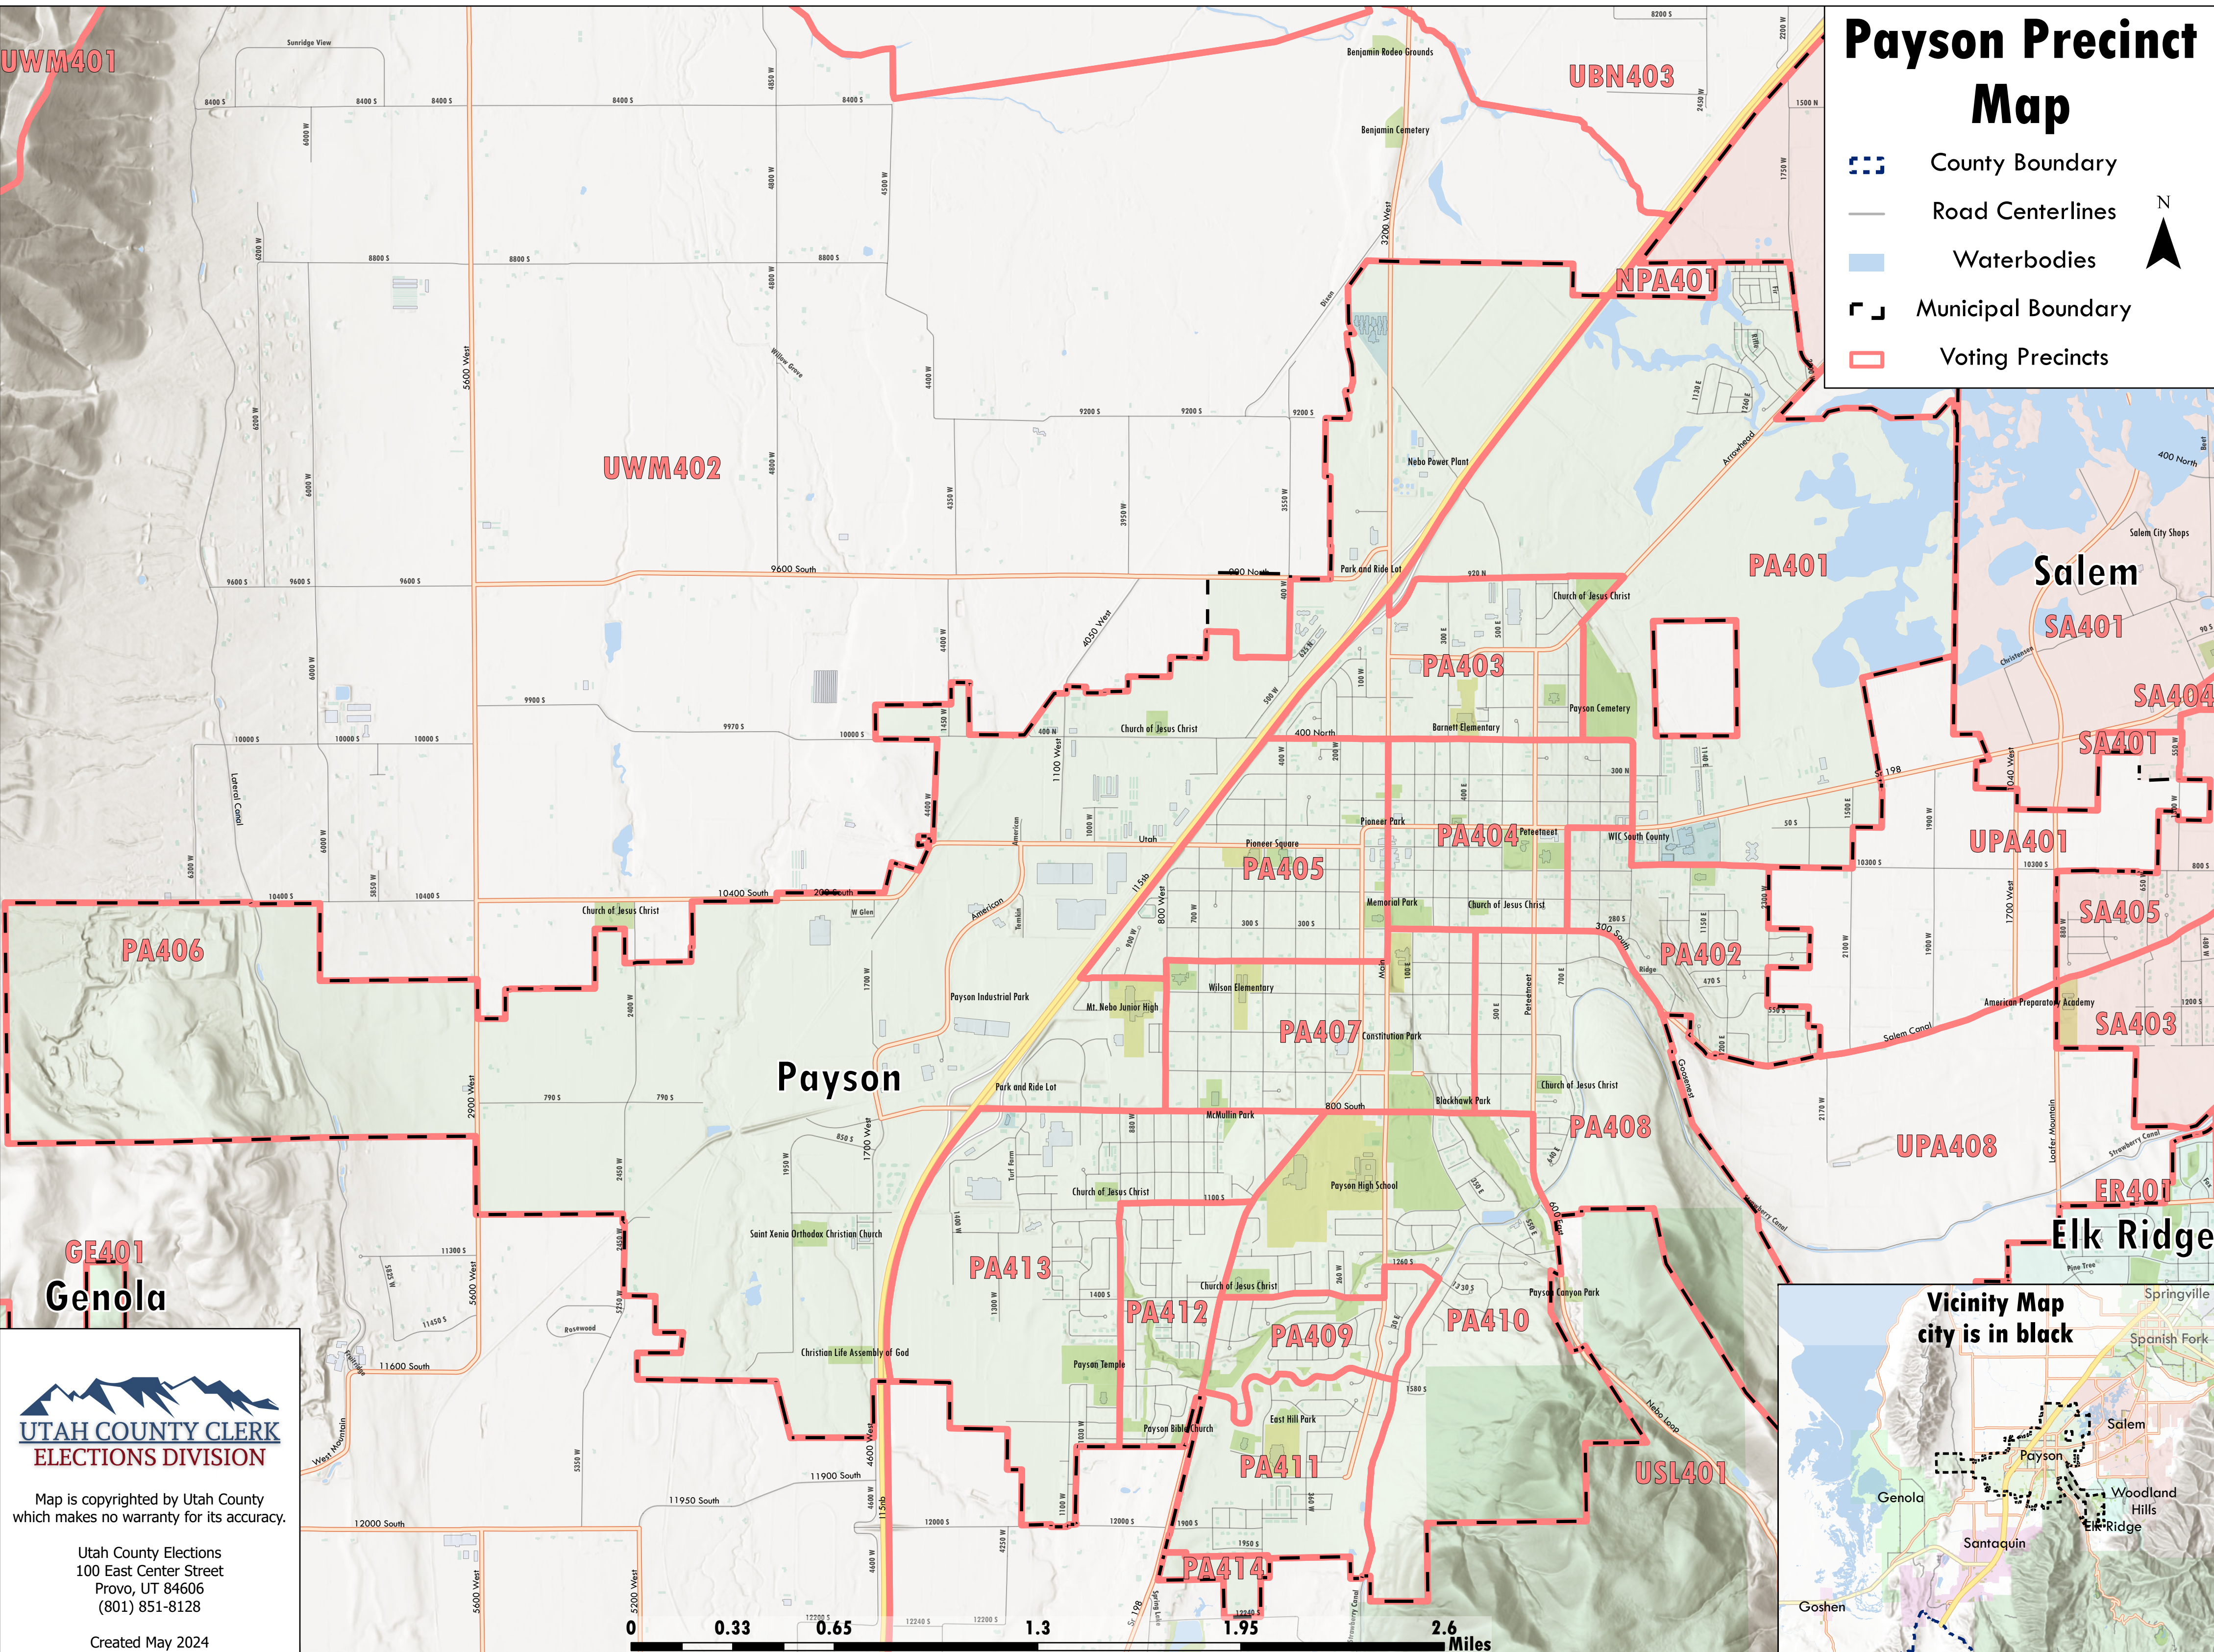

Payson Precinct Map

-  County Boundary
-  Road Centerlines
-  Waterbodies
-  Municipal Boundary
-  Voting Precincts

Map is copyrighted by Utah County which makes no warranty for its accuracy.

Utah County Elections
 100 East Center Street
 Provo, UT 84606
 (801) 851-8128

Created May 2024